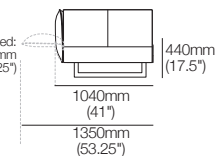

2-Seater | 2.5-Seater | 3-Seater
Deep Seat with AB940 (Arm)
Side View