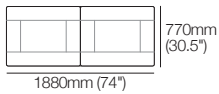

2.5-Seater Standard