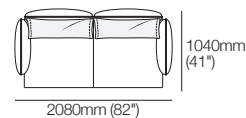

## Legs

H160mm (2.25")

Standard

Deep

# Zaza Packages

**Zaza 2-Seater Sofa**  
1740mm W | 2 STR Standard 4FixAB

**Zaza 2-Seater Sofa with Deep Seats**  
1740mm W | 2 STR Deep 4FixAB

**Zaza 2.5-Seater Sofa**  
2080mm W | 2.5 STR Standard 4FixAB

**Zaza 2.5-Seater Sofa with Deep Seats**  
2080mm W | 2.5 STR Deep 4FixAB

**Zaza 2-Seater Sofa with Adjustable Arms**  
1740mm W | 2 STR Standard 2FlexAB

**Zaza 2-Seater Sofa with Deep Seats and Adjustable Arms**  
1740mm W | 2 STR Deep 2FlexAB