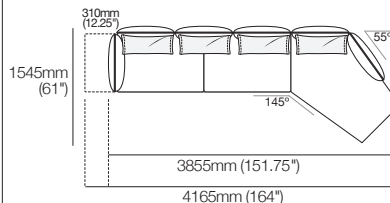

## Legs

H160mm (2.25")

Standard

Deep

# Zaza Packages

**Zaza Modular Sofa with Keystone Chaise**  
**3085mm W** | Package 4  
 Configurations:

**Zaza Modular Sofa with Keystone Chaise**  
**3425mm W** | Package 5  
 Configurations:

**Zaza Modular Sofa with Keystone Chaise**  
**3855mm W** | Package 6  
 Configurations: