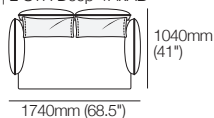

# Zaza Packages

**Zaza 2-Seater Sofa**  
1740mm W | 2 STR Standard 4FixAB

**Zaza 2-Seater Sofa with Deep Seats**  
1740mm W | 2 STR Deep 4FixAB

**Zaza 2.5-Seater Sofa**  
2080mm W | 2.5 STR Standard 4FixAB