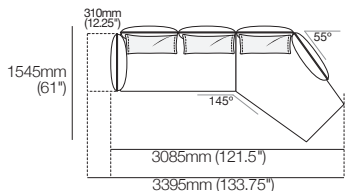

Zaza Packages

Zaza Modular Sofa with Keystone Chaise
3085mm W | Package 4
Configurations: