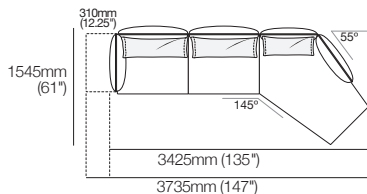

## Legs

H160mm (2.25")

Standard

Deep

**Zaza Modular Sofa with Chaise 3020mm W | Package 1**

**Zaza Modular Sofa with Chaise 2680mm W | Package 2**

**Zaza Modular Sofa with Chaise 3450mm W | Package 3**

**Zaza Modular Sofa with Deep Seats and Chaise 3020mm W | Package 1 Deep**

**Zaza Modular Sofa with Deep Seats and Chaise 2680mm W | Package 2 Deep**

**Zaza Modular Sofa with Deep Seats and Chaise 3450mm W | Package 3 Deep BC3 / or Zaza Modular Sofa with Deep Seats and Chaise 3450mm W | Package 3 Deep BC4**

# Zaza Packages

**Zaza Modular Sofa with Keystone Chaise**  
**3085mm W** | Package 4  
 Configurations:

**Zaza Modular Sofa with Keystone Chaise**  
**3425mm W** | Package 5  
 Configurations:

**Zaza Modular Sofa with Keystone Chaise**  
**3855mm W** | Package 6  
 Configurations: