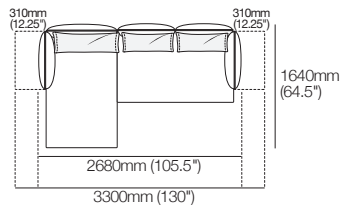

## Legs

H160mm (2.25")

Standard

Deep

# Zaza Packages

**Zaza 3-Seater Sofa with Adjustable Arms and Backs 2510mm W | 3 STR Standard 5FlexAB**

**Zaza 3-Seater Sofa with Deep Seats 2510mm W | 3 STR Deep 4FlexAB**

**Zaza 3-Seater Sofa with Deep Seats and Adjustable Arms 2510mm W | 3 STR Deep 2FlexAB**

**Zaza Modular Sofa with Chaise 3020mm W | Package 1**

**Zaza Modular Sofa with Chaise 2680mm W | Package 2**

**Zaza Modular Sofa with Chaise 3450mm W | Package 3**

**Zaza Modular Sofa with Deep Seats and Chaise 3020mm W | Package 1 Deep**

**Zaza Modular Sofa with Deep Seats and Chaise 2680mm W | Package 2 Deep**

**Zaza Modular Sofa with Deep Seats and Chaise 3450mm W | Package 3 Deep BC3 / or Zaza Modular Sofa with Deep Seats and Chaise 3450mm W | Package 3 Deep BC4**