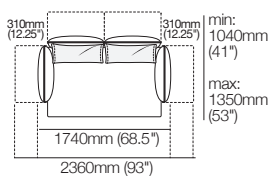

# Zaza Packages

**Zaza 2-Seater Sofa**  
1740mm W | 2 STR Standard 4FixAB

**Zaza 2-Seater Sofa with Deep Seats**  
1740mm W | 2 STR Deep 4FixAB

**Zaza 2.5-Seater Sofa**  
2080mm W | 2.5 STR Standard 4FixAB

**Zaza 2.5-Seater Sofa with Deep Seats**  
2080mm W | 2.5 STR Deep 4FixAB

**Zaza 2-Seater Sofa with Adjustable Arms**  
1740mm W | 2 STR Standard 2FlexAB

**Zaza 2-Seater Sofa with Deep Seats and Adjustable Arms**  
1740mm W | 2 STR Deep 2FlexAB

**Zaza 2.5-Seater Sofa with Adjustable Arms**  
2080mm W | 2.5 STR Standard 2FlexAB

**Zaza 2.5-Seater Sofa with Deep Seats and Adjustable Arms**  
2080mm W | 2.5 STR Deep 2FlexAB

**Zaza 2-Seater Sofa with Adjustable Arms and Backs**  
1740mm W | 2 STR Standard 4FlexAB

**Zaza 2-Seater Sofa with Deep Seats and Adjustable Arms and Backs**  
1740mm W | 2 STR Deep 4FlexAB

**Zaza 3-Seater Sofa 2510mm W**  
| 3 STR Standard 4FixAB

**Zaza 3-Seater Sofa with Adjustable Arms**  
2510mm W | 3 STR Standard 2FlexAB