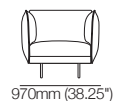

Armchair
Standard Seat
with AB770 (Back)
Front View