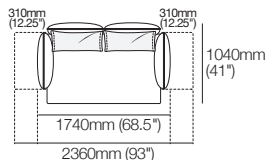

## Legs

H160mm (2.25")

Standard

Deep

# Zaza Packages

**Zaza 2-Seater Sofa**  
1740mm W | 2 STR Standard 4FixAB

**Zaza 2-Seater Sofa with Deep Seats**  
1740mm W | 2 STR Deep 4FixAB

**Zaza 2.5-Seater Sofa**  
2080mm W | 2.5 STR Standard 4FixAB

**Zaza 2.5-Seater Sofa with Deep Seats**  
2080mm W | 2.5 STR Deep 4FixAB

**Zaza 2-Seater Sofa with Adjustable Arms**  
1740mm W | 2 STR Standard 2FlexAB

**Zaza 2-Seater Sofa with Deep Seats and Adjustable Arms**  
1740mm W | 2 STR Deep 2FlexAB