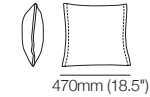

Scatter Cushion

Zazina

H470mm (18.5")