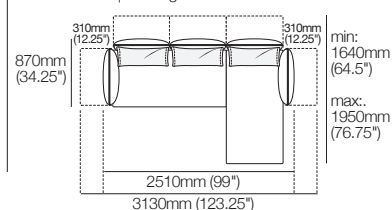

# Zaza Packages

**Zaza Modular Sofa with Keystone Chaise**  
**3085mm W** | Package 4  
 Configurations:

**Zaza Modular Sofa with Keystone Chaise**  
**3425mm W** | Package 5  
 Configurations:

**Zaza Modular Sofa with Keystone Chaise**  
**3855mm W** | Package 6  
 Configurations:

**Zaza Modular Sofa with Chaise and Adjustable Arms 2510mm W**  
 | Package 7 2Flex

**Zaza Modular Sofa with Chaise and Adjustable Arms and Backs 2510mm W**  
 | Package 7 5Flex

**Zaza Armchair 970mm W** | Leather / or  
**Zaza Armchair 970mm W** | Fabric