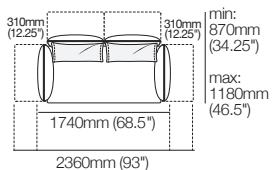

## Legs

H160mm (2.25")

Standard

Deep

# Zaza Packages

**Zaza 2-Seater Sofa**  
1740mm W | 2 STR Standard 4FixAB

**Zaza 2-Seater Sofa with Deep Seats**  
1740mm W | 2 STR Deep 4FixAB

**Zaza 2.5-Seater Sofa**  
2080mm W | 2.5 STR Standard 4FixAB

**Zaza 2.5-Seater Sofa with Deep Seats**  
2080mm W | 2.5 STR Deep 4FixAB

**Zaza 2-Seater Sofa with Adjustable Arms**  
1740mm W | 2 STR Standard 2FlexAB

**Zaza 2-Seater Sofa with Deep Seats and Adjustable Arms**  
1740mm W | 2 STR Deep 2FlexAB

**Zaza 2.5-Seater Sofa with Adjustable Arms**  
2080mm W | 2.5 STR Standard 2FlexAB

**Zaza 2.5-Seater Sofa with Deep Seats and Adjustable Arms**  
2080mm W | 2.5 STR Deep 2FlexAB

**Zaza 2-Seater Sofa with Adjustable Arms and Backs**  
1740mm W | 2 STR Standard 4FlexAB