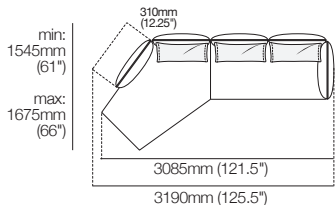

Zaza Packages

Zaza Modular Sofa with Keystone Chaise
3085mm W | Package 4
Configurations: