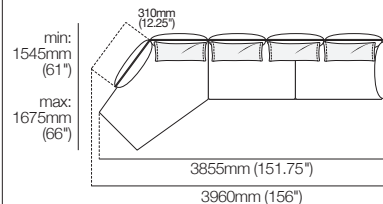

## Legs

H160mm (2.25")

Standard

Deep

# Zaza Packages

**Zaza Modular Sofa with Keystone Chaise**  
**3085mm W** | Package 4  
 Configurations:

**Zaza Modular Sofa with Keystone Chaise**  
**3425mm W** | Package 5  
 Configurations:

**Zaza Modular Sofa with Keystone Chaise**  
**3855mm W** | Package 6  
 Configurations: