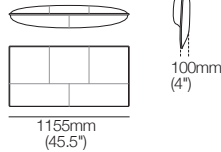

## Arm | Back\* Flex

H580mm (23")

AB770 Flex

AB770 FLEX45

## Arm | Back\* Fixed

H580mm (23")

AB770 Fixed

AB940 Fixed

AB1155 Fixed

## Legs

H160mm (2.25")

Standard

Deep