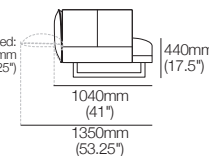

2-Seater | 2.5-Seater | 3-Seater
Deep Seat with AB770 (Arm)
Side View