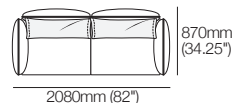

## Legs

H160mm (2.25")

Standard

Deep

# Zaza Packages

**Zaza 2-Seater Sofa**  
1740mm W | 2 STR Standard 4FixAB

**Zaza 2-Seater Sofa with Deep Seats**  
1740mm W | 2 STR Deep 4FixAB

**Zaza 2.5-Seater Sofa**  
2080mm W | 2.5 STR Standard 4FixAB

**Zaza 2.5-Seater Sofa with Deep Seats**  
2080mm W | 2.5 STR Deep 4FixAB

**Zaza 2-Seater Sofa with Adjustable Arms**  
1740mm W | 2 STR Standard 2FlexAB

**Zaza 2-Seater Sofa with Deep Seats and Adjustable Arms**  
1740mm W | 2 STR Deep 2FlexAB