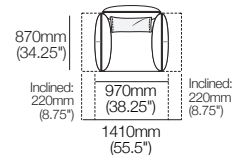

Zaza Fabric Armchair with Adjustable Arms / or
Zaza Leather Armchair with Adjustable Arms

Effective June 2026. The maximum usage weight for the AB770 Flex is 15kg (33lb). Arm/Back and Sofa Compatibility: AB770 (Arm) compatible with: 2-Seater; 2.5-Seater; 3-Seater. AB770 (Back) compatible with: 2-Seater; 3-Seater. AB940 (Arm) compatible with: 2-Seater DEEP; 2.5-Seater DEEP; 3-Seater DEEP. AB940 (Back) compatible with: 2.5-Seater. AB1155 (Back) compatible with: 3-Seater. AB770 (Arm or Back) and AB1155 (Arm or Back) compatible with: Chaise 2-Seater; 3-Seater; or Angle Chaise Standard. AB770 (Arm or Back) and AB940 (Arm or Back) compatible with: Chaise 2.5-Seater. King Living has a policy of continuous improvement; product specifications may change without prior notice. Images and drawings are representative only. Accessories not included unless stated.