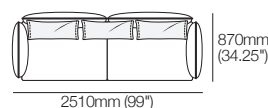

# Zaza Packages

**Zaza 2-Seater Sofa**  
1740mm W | 2 STR Standard 4FixAB

**Zaza 2-Seater Sofa with Deep Seats**  
1740mm W | 2 STR Deep 4FixAB

**Zaza 2.5-Seater Sofa**  
2080mm W | 2.5 STR Standard 4FixAB

**Zaza 2.5-Seater Sofa with Deep Seats**  
2080mm W | 2.5 STR Deep 4FixAB

**Zaza 2-Seater Sofa with Adjustable Arms**  
1740mm W | 2 STR Standard 2FlexAB

**Zaza 2-Seater Sofa with Deep Seats and Adjustable Arms**  
1740mm W | 2 STR Deep 2FlexAB

**Zaza 2.5-Seater Sofa with Adjustable Arms**  
2080mm W | 2.5 STR Standard 2FlexAB

**Zaza 2.5-Seater Sofa with Deep Seats and Adjustable Arms**  
2080mm W | 2.5 STR Deep 2FlexAB

**Zaza 2-Seater Sofa with Adjustable Arms and Backs**  
1740mm W | 2 STR Standard 4FlexAB

**Zaza 2-Seater Sofa with Deep Seats and Adjustable Arms and Backs**  
1740mm W | 2 STR Deep 4FlexAB

**Zaza 3-Seater Sofa 2510mm W**  
| 3 STR Standard 4FixAB

**Zaza 3-Seater Sofa with Adjustable Arms**  
2510mm W | 3 STR Standard 2FlexAB