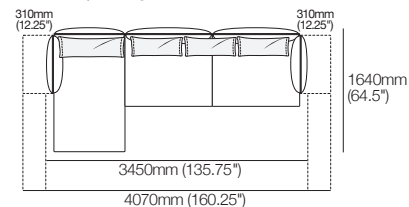

# Zaza Packages

**Zaza 3-Seater Sofa with Adjustable Arms and Backs 2510mm W | 3 STR Standard 5FlexAB**

**Zaza 3-Seater Sofa with Deep Seats 2510mm W | 3 STR Deep 4FlexAB**

**Zaza 3-Seater Sofa with Deep Seats and Adjustable Arms 2510mm W | 3 STR Deep 2FlexAB**

**Zaza Modular Sofa with Chaise 3020mm W | Package 1**

**Zaza Modular Sofa with Chaise 2680mm W | Package 2**

**Zaza Modular Sofa with Chaise 3450mm W | Package 3**

**Zaza Modular Sofa with Deep Seats and Chaise 3020mm W | Package 1 Deep**

**Zaza Modular Sofa with Deep Seats and Chaise 2680mm W | Package 2 Deep**

**Zaza Modular Sofa with Deep Seats and Chaise 3450mm W | Package 3 Deep BC3 / or Zaza Modular Sofa with Deep Seats and Chaise 3450mm W | Package 3 Deep BC4**