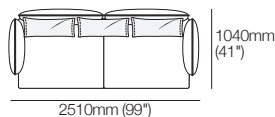

Zaza 3-Seater Sofa with Deep Seats 2510mm W | 3 STR Deep 4FlexAB