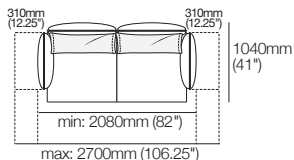

# Zaza Packages

**Zaza 2-Seater Sofa**  
1740mm W | 2 STR Standard 4FixAB

**Zaza 2-Seater Sofa with Deep Seats**  
1740mm W | 2 STR Deep 4FixAB

**Zaza 2.5-Seater Sofa**  
2080mm W | 2.5 STR Standard 4FixAB

**Zaza 2.5-Seater Sofa with Deep Seats**  
2080mm W | 2.5 STR Deep 4FixAB

**Zaza 2-Seater Sofa with Adjustable Arms**  
1740mm W | 2 STR Standard 2FlexAB

**Zaza 2-Seater Sofa with Deep Seats and Adjustable Arms**  
1740mm W | 2 STR Deep 2FlexAB

**Zaza 2.5-Seater Sofa with Adjustable Arms**  
2080mm W | 2.5 STR Standard 2FlexAB

**Zaza 2.5-Seater Sofa with Deep Seats and Adjustable Arms**  
2080mm W | 2.5 STR Deep 2FlexAB

**Zaza 2-Seater Sofa with Adjustable Arms and Backs**  
1740mm W | 2 STR Standard 4FlexAB