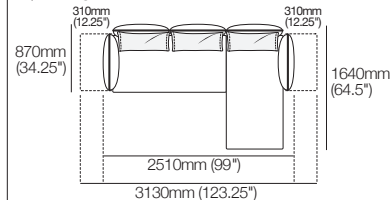

## Legs

H160mm (2.25")

Standard

Deep

# Zaza Packages

**Zaza Modular Sofa with Keystone Chaise**  
**3085mm W** | Package 4  
 Configurations:

**Zaza Modular Sofa with Keystone Chaise**  
**3425mm W** | Package 5  
 Configurations:

**Zaza Modular Sofa with Keystone Chaise**  
**3855mm W** | Package 6  
 Configurations:

**Zaza Modular Sofa with Chaise and Adjustable Arms 2510mm W**  
 | Package 7 2Flex

**Zaza Modular Sofa with Chaise and Adjustable Arms and Backs 2510mm W**  
 | Package 7 5Flex

**Zaza Armchair 970mm W** | Leather / or  
**Zaza Armchair 970mm W** | Fabric