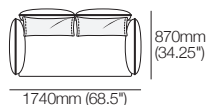

## Legs

H160mm (2.25")

Standard

Deep

# Zaza Packages

**Zaza 2-Seater Sofa**  
1740mm W | 2 STR Standard 4FixAB

**Zaza 2-Seater Sofa with Deep Seats**  
1740mm W | 2 STR Deep 4FixAB

**Zaza 2.5-Seater Sofa**  
2080mm W | 2.5 STR Standard 4FixAB