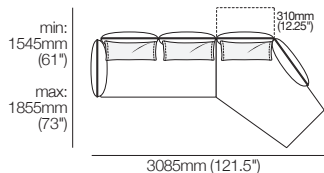

Zaza Packages

Zaza Modular Sofa with Keystone Chaise
3085mm W | Package 4
Configurations: