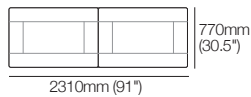

3-Seater Standard