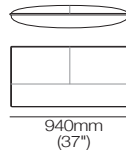

## Seats (Standard or Deep)

Base with Seat Cushion: H280mm (11")

## Arm | Back\* Flex

H580mm (23")

AB770 Flex

AB770 FLEX45

## Arm | Back\* Fixed

H580mm (23")

AB770 Fixed

AB940 Fixed

AB1155 Fixed

## Legs

H160mm (2.25")

Standard

Deep