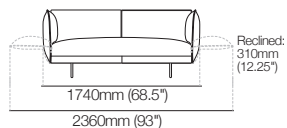

## Legs

H160mm (2.25")

Standard

Deep

**Armchair with  
Adjustable Arms**  
Standard Seat  
with AB770 (Back)  
Front View

**2-Seater | 2.5-Seater | 3-Seater**  
Standard Seat with AB770 (Arm)  
Side View

**2-Seater | 2.5-Seater | 3-Seater**  
Deep Seat with AB770 (Arm)  
Side View

**2-Seater | 2.5-Seater | 3-Seater**  
Deep Seat with AB940 (Arm)  
Side View

**2-Seater**  
Standard or Deep Seat  
with AB770 (Backs)  
Front View

**2-Seater**  
Standard or Deep Seat  
with AB770 (Backs)  
Rear View