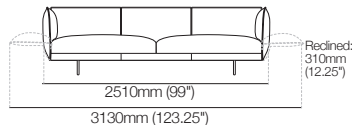

3-Seater
Standard or Deep Seat
with AB770 (Backs)
Front View