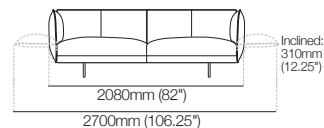

## Legs

H160mm (2.25")

Standard

Deep

**Armchair with  
Adjustable Arms**  
Standard Seat  
with AB770 (Back)  
Front View

**2-Seater | 2.5-Seater | 3-Seater**  
Standard Seat with AB770 (Arm)  
Side View

**2-Seater | 2.5-Seater | 3-Seater**  
Deep Seat with AB770 (Arm)  
Side View

**2-Seater | 2.5-Seater | 3-Seater**  
Deep Seat with AB940 (Arm)  
Side View

**2-Seater**  
Standard or Deep Seat  
with AB770 (Backs)  
Front View

**2-Seater**  
Standard or Deep Seat  
with AB770 (Backs)  
Rear View

**2.5-Seater**  
Standard or Deep Seat  
with AB940 (Backs)  
Front View

**2.5-Seater**  
Standard or Deep Seat  
with AB940 (Backs)  
Rear View

**3-Seater**  
Standard or Deep Seat  
with AB770 (Backs)  
Front View