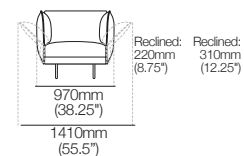

**Armchair with
Adjustable Arms**
Standard Seat
with AB770 (Back)
Front View