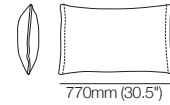

## Legs

H160mm (2.25")

Standard

Deep

## Back Cushion

BC940

H500mm (19.75")

Rear View

BC770

H500mm (19.75")

Rear View