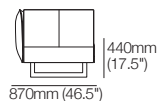

Zaza Chairs | Sofas

Leather detail indicated

Armchair
Standard Seat
with AB770 (Arm)
Side View