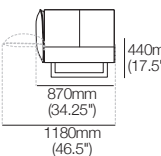

2-Seater | 2.5-Seater | 3-Seater
Standard Seat with AB770 (Arm)
Side View