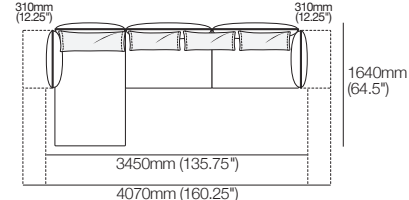

**Zaza 2-Seater Sofa with Deep Seats and Adjustable Arms and Backs**  
1740mm W | 2 STR Deep 4FlexAB

**Zaza 3-Seater Sofa 2510mm W**  
| 3 STR Standard 4FixAB

**Zaza 3-Seater Sofa with Adjustable Arms**  
2510mm W | 3 STR Standard 2FlexAB

# Zaza Packages

**Zaza 3-Seater Sofa with Adjustable Arms and Backs 2510mm W | 3 STR Standard 5FlexAB**

**Zaza 3-Seater Sofa with Deep Seats 2510mm W | 3 STR Deep 4FlexAB**

**Zaza 3-Seater Sofa with Deep Seats and Adjustable Arms 2510mm W | 3 STR Deep 2FlexAB**

**Zaza Modular Sofa with Chaise 3020mm W | Package 1**

**Zaza Modular Sofa with Chaise 2680mm W | Package 2**

**Zaza Modular Sofa with Chaise 3450mm W | Package 3**

**Zaza Modular Sofa with Deep Seats and Chaise 3020mm W | Package 1 Deep**