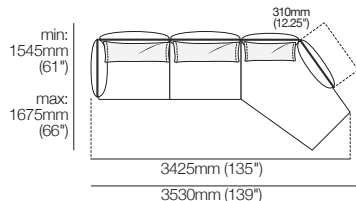

Zaza Modular Sofa with Keystone Chaise
3425mm W | Package 5
Configurations: