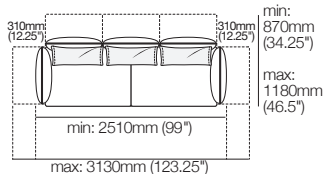

Zaza Packages

Zaza 3-Seater Sofa with Adjustable Arms and Backs 2510mm W | 3 STR Standard 5FlexAB