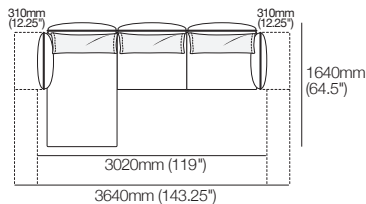

## Legs

H160mm (2.25")

Standard

Deep

**Zaza 2-Seater Sofa with Deep Seats and Adjustable Arms and Backs**  
1740mm W | 2 STR Deep 4FlexAB

**Zaza 3-Seater Sofa 2510mm W**  
| 3 STR Standard 4FixAB

**Zaza 3-Seater Sofa with Adjustable Arms**  
2510mm W | 3 STR Standard 2FlexAB

# Zaza Packages

**Zaza 3-Seater Sofa with Adjustable Arms and Backs 2510mm W | 3 STR Standard 5FlexAB**

**Zaza 3-Seater Sofa with Deep Seats 2510mm W | 3 STR Deep 4FlexAB**

**Zaza 3-Seater Sofa with Deep Seats and Adjustable Arms 2510mm W | 3 STR Deep 2FlexAB**

**Zaza Modular Sofa with Chaise 3020mm W | Package 1**

**Zaza Modular Sofa with Chaise 2680mm W | Package 2**

**Zaza Modular Sofa with Chaise 3450mm W | Package 3**

**Zaza Modular Sofa with Deep Seats and Chaise 3020mm W | Package 1 Deep**