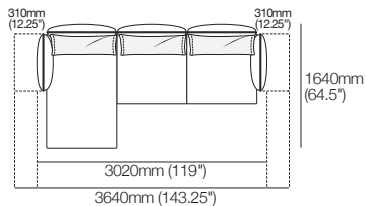

## Legs

H160mm (2.25")

Standard

Deep

# Zaza Packages

**Zaza 3-Seater Sofa with Adjustable Arms and Backs 2510mm W | 3 STR Standard 5FlexAB**

**Zaza 3-Seater Sofa with Deep Seats 2510mm W | 3 STR Deep 4FlexAB**

**Zaza 3-Seater Sofa with Deep Seats and Adjustable Arms 2510mm W | 3 STR Deep 2FlexAB**

**Zaza Modular Sofa with Chaise 3020mm W | Package 1**

**Zaza Modular Sofa with Chaise 2680mm W | Package 2**

**Zaza Modular Sofa with Chaise 3450mm W | Package 3**

**Zaza Modular Sofa with Deep Seats and Chaise 3020mm W | Package 1 Deep**

**Zaza Modular Sofa with Deep Seats and Chaise 2680mm W | Package 2 Deep**

**Zaza Modular Sofa with Deep Seats and Chaise 3450mm W | Package 3 Deep BC3 / or Zaza Modular Sofa with Deep Seats and Chaise 3450mm W | Package 3 Deep BC4**