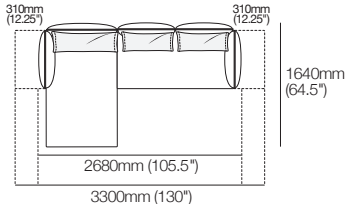

## Legs

H160mm (2.25")

Standard

Deep

**Zaza 2-Seater Sofa with Deep Seats and Adjustable Arms and Backs**  
1740mm W | 2 STR Deep 4FlexAB

**Zaza 3-Seater Sofa 2510mm W**  
| 3 STR Standard 4FixAB

**Zaza 3-Seater Sofa with Adjustable Arms**  
2510mm W | 3 STR Standard 2FlexAB

# Zaza Packages

**Zaza 3-Seater Sofa with Adjustable Arms and Backs 2510mm W | 3 STR Standard 5FlexAB**

**Zaza 3-Seater Sofa with Deep Seats 2510mm W | 3 STR Deep 4FlexAB**

**Zaza 3-Seater Sofa with Deep Seats and Adjustable Arms 2510mm W | 3 STR Deep 2FlexAB**

**Zaza Modular Sofa with Chaise 3020mm W | Package 1**

**Zaza Modular Sofa with Chaise 2680mm W | Package 2**

**Zaza Modular Sofa with Chaise 3450mm W | Package 3**

**Zaza Modular Sofa with Deep Seats and Chaise 3020mm W | Package 1 Deep**