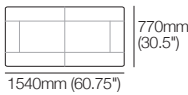

Zaza Components

Leather detail indicated

Seats (Standard or Deep)

Base with Seat Cushion: H280mm (11")

2-Seater Standard