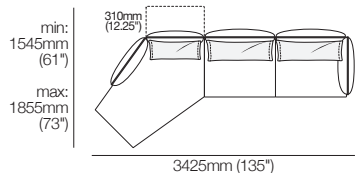

Zaza Modular Sofa with Keystone Chaise
3425mm W | Package 5
Configurations: