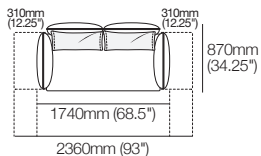

## Legs

H160mm (2.25")

Standard

Deep

# Zaza Packages

**Zaza 2-Seater Sofa**  
1740mm W | 2 STR Standard 4FixAB

**Zaza 2-Seater Sofa with Deep Seats**  
1740mm W | 2 STR Deep 4FixAB

**Zaza 2.5-Seater Sofa**  
2080mm W | 2.5 STR Standard 4FixAB

**Zaza 2.5-Seater Sofa with Deep Seats**  
2080mm W | 2.5 STR Deep 4FixAB

**Zaza 2-Seater Sofa with Adjustable Arms**  
1740mm W | 2 STR Standard 2FlexAB

**Zaza 2-Seater Sofa with Deep Seats and Adjustable Arms**  
1740mm W | 2 STR Deep 2FlexAB