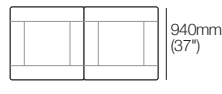

2.5-Seater Deep