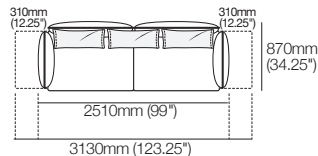

# Zaza Packages

**Zaza 2-Seater Sofa**  
1740mm W | 2 STR Standard 4FixAB

**Zaza 2-Seater Sofa with Deep Seats**  
1740mm W | 2 STR Deep 4FixAB

**Zaza 2.5-Seater Sofa**  
2080mm W | 2.5 STR Standard 4FixAB

**Zaza 2.5-Seater Sofa with Deep Seats**  
2080mm W | 2.5 STR Deep 4FixAB

**Zaza 2-Seater Sofa with Adjustable Arms**  
1740mm W | 2 STR Standard 2FlexAB

**Zaza 2-Seater Sofa with Deep Seats and Adjustable Arms**  
1740mm W | 2 STR Deep 2FlexAB

**Zaza 2.5-Seater Sofa with Adjustable Arms**  
2080mm W | 2.5 STR Standard 2FlexAB

**Zaza 2.5-Seater Sofa with Deep Seats and Adjustable Arms**  
2080mm W | 2.5 STR Deep 2FlexAB

**Zaza 2-Seater Sofa with Adjustable Arms and Backs**  
1740mm W | 2 STR Standard 4FlexAB

**Zaza 2-Seater Sofa with Deep Seats and Adjustable Arms and Backs**  
1740mm W | 2 STR Deep 4FlexAB

**Zaza 3-Seater Sofa 2510mm W**  
| 3 STR Standard 4FixAB

**Zaza 3-Seater Sofa with Adjustable Arms**  
2510mm W | 3 STR Standard 2FlexAB