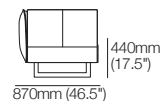

**Armchair with
Adjustable Arms**
Standard Seat
with AB770 (Arm)
Side View