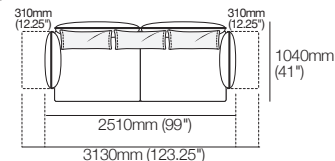

# Zaza Packages

**Zaza 3-Seater Sofa with Adjustable Arms and Backs 2510mm W | 3 STR Standard 5FlexAB**

**Zaza 3-Seater Sofa with Deep Seats 2510mm W | 3 STR Deep 4FlexAB**

**Zaza 3-Seater Sofa with Deep Seats and Adjustable Arms 2510mm W | 3 STR Deep 2FlexAB**

**Zaza Modular Sofa with Chaise 3020mm W | Package 1**

**Zaza Modular Sofa with Chaise 2680mm W | Package 2**

**Zaza Modular Sofa with Chaise 3450mm W | Package 3**

**Zaza Modular Sofa with Deep Seats and Chaise 3020mm W | Package 1 Deep**