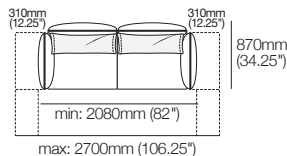

# Zaza Packages

**Zaza 2-Seater Sofa**  
1740mm W | 2 STR Standard 4FixAB

**Zaza 2-Seater Sofa with Deep Seats**  
1740mm W | 2 STR Deep 4FixAB

**Zaza 2.5-Seater Sofa**  
2080mm W | 2.5 STR Standard 4FixAB

**Zaza 2.5-Seater Sofa with Deep Seats**  
2080mm W | 2.5 STR Deep 4FixAB

**Zaza 2-Seater Sofa with Adjustable Arms**  
1740mm W | 2 STR Standard 2FlexAB

**Zaza 2-Seater Sofa with Deep Seats and Adjustable Arms**  
1740mm W | 2 STR Deep 2FlexAB

**Zaza 2.5-Seater Sofa with Adjustable Arms**  
2080mm W | 2.5 STR Standard 2FlexAB

**Zaza 2.5-Seater Sofa with Deep Seats and Adjustable Arms**  
2080mm W | 2.5 STR Deep 2FlexAB

**Zaza 2-Seater Sofa with Adjustable Arms and Backs**  
1740mm W | 2 STR Standard 4FlexAB