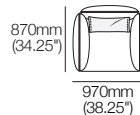

Zaza Armchair 970mm W | Leather / or
Zaza Armchair 970mm W | Fabric