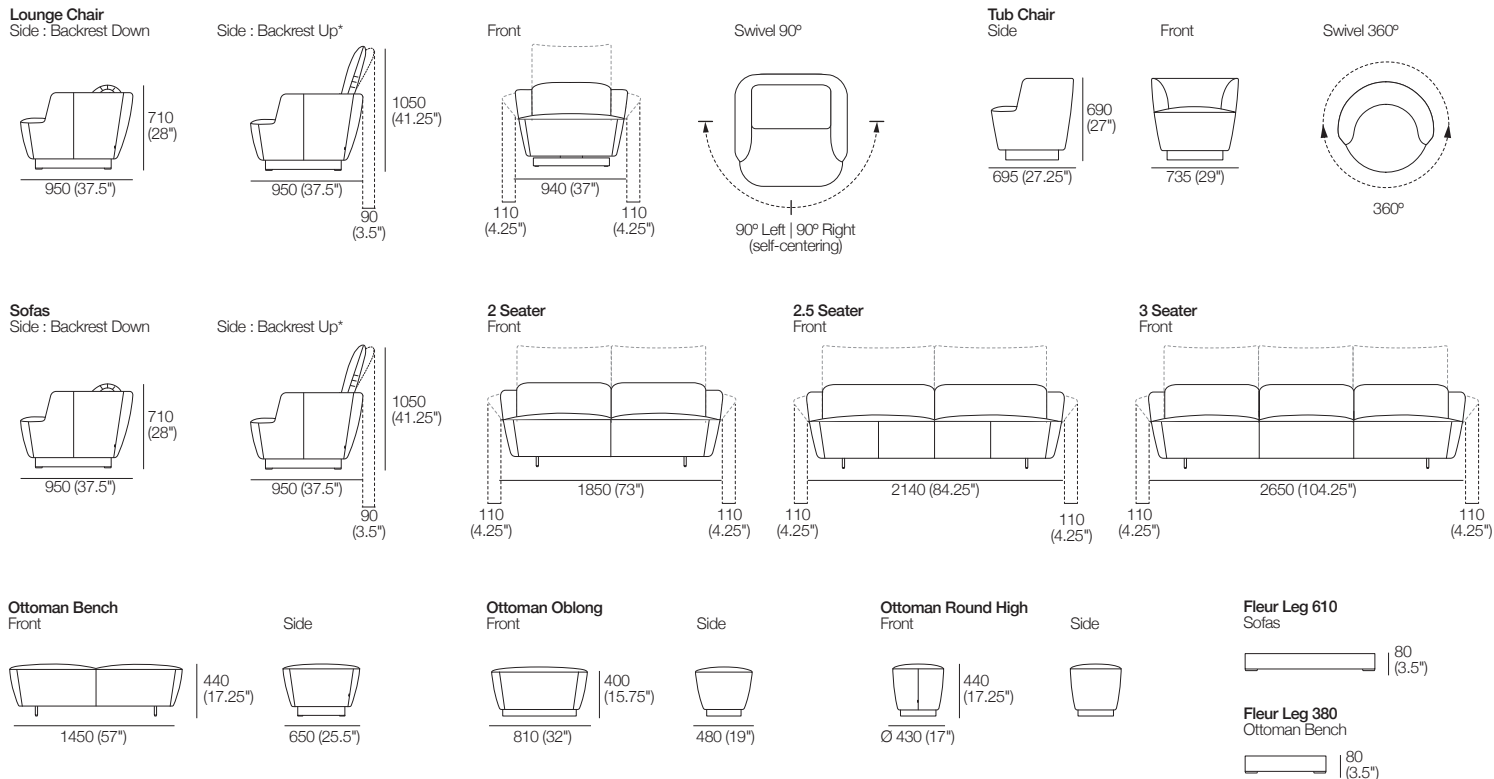

# Sofas | Chairs | Ottomans

Effective May 2023. Use Fleur Chase Joiner. \*Backrest Up: 90mm (3.5") space between rear of sofa and wall allows full comfort of backrest in upright position. Leather stitching detail indicated. As King Living has a policy of continuous improvement, changes to products and specifications may be made without prior notice. Images and drawings are representative of design only. Accessories not included.

# Chaise Packages | Fleur Rear Detail

Pkg: **3 Seater Chaise RH**  
Right-hand Chaise  
Top

Pkg: **3 Seater Chaise LH**  
Left-hand Chaise  
Top

## Rear Detail Stitching

**Tub Chair**

**Lounge Chair**

**2 Seater**

**2.5 Seater**

**3 Seater**

**Ottoman Bench**

**Ottoman Oblong**

**Ottoman Round High**