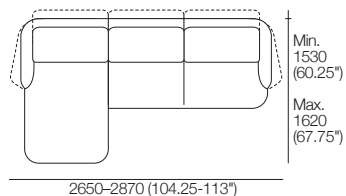

# Sofas | Chairs | Ottomans

Effective May 2023. Use Fleur Chase Joiner. \*Backrest Up: 90mm (3.5") space between rear of sofa and wall allows full comfort of backrest in upright position. Leather stitching detail indicated. As King Living has a policy of continuous improvement, changes to products and specifications may be made without prior notice. Images and drawings are representative of design only. Accessories not included.

# Chaise Packages | Fleur Rear Detail

Pkg: **3 Seater Chaise RH**  
Right-hand Chaise  
Top

Pkg: **3 Seater Chaise LH**  
Left-hand Chaise  
Top