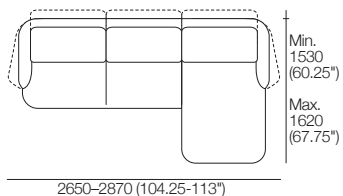

# Sofas | Chairs | Ottomans

Effective May 2023. Use Fleur Chase Joiner. \*Backrest Up: 90mm (3.5") space between rear of sofa and wall allows full comfort of backrest in upright position. Leather stitching detail indicated. As King Living has a policy of continuous improvement, changes to products and specifications may be made without prior notice. Images and drawings are representative of design only. Accessories not included.

# Chaise Packages | Fleur Rear Detail

Pkg: **3 Seater Chaise RH**  
Right-hand Chaise  
Top

Pkg: **3 Seater Chaise LH**  
Left-hand Chaise  
Top