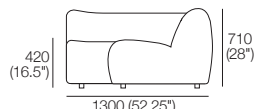

Chair

Top View

Side View

Corner

Top View

Side View

Curve

Top View

Front View

Side View

Chaise

Top View

Side View

2-Seater

Top View

Side View

Adjustable Height: 40–80 (1.5–3.25")

STD Adjustable Leg

Part No.: 12031306

Adjustable Height: 60–180 (2.25–4.75")

Small Ottoman

Top View

Front View

Side View