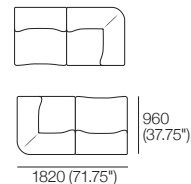

1977 Sofa Packages

Modules are easily reconfigured to suit your lifestyle and space.

Package: 5

Components: 3x Chair, 1x Chaise, 2x Corner

Configurations: