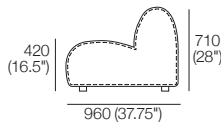

Chair

Top View

Side View

Corner

Top View

Side View

Curve

Top View

Front View

Side View

Chaise

Top View

Side View

2-Seater

Top View

Side View

Adjustable Height: 40–80 (1.5–3.25")

STD Adjustable Leg

Part No.: 12031306

Adjustable Height: 60–180 (2.25–4.75")

Small Ottoman

Top View

Front View

Side View