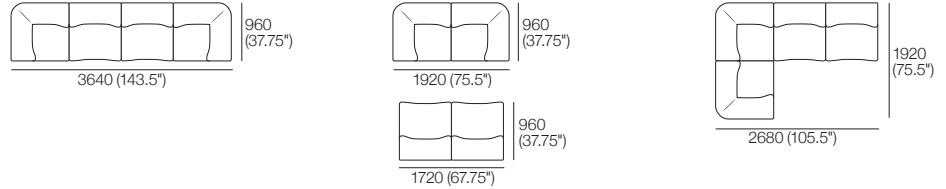

Package: 2

Components: 2x Corner, 2x Chair
Configurations: