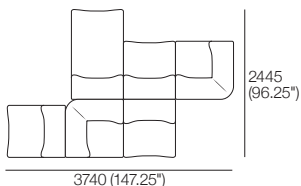

1977 Sofa Packages

Modules are easily reconfigured to suit your lifestyle and space.

Package: 5

Components: 3x Chair, 1x Chaise, 2x Corner

Configurations: