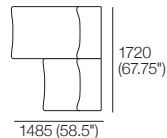

1977 Sofa Packages

Modules are easily reconfigured to suit your lifestyle and space.

Package: 5

Components: 3x Chair, 1x Chaise, 2x Corner

Configurations: