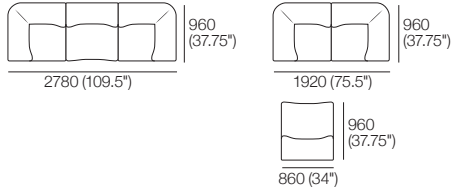

1977 Sofa Packages

Modules are easily reconfigured to suit your lifestyle and space.

Package: 1

Components: 1x Chair, 2x Corner
Configurations: