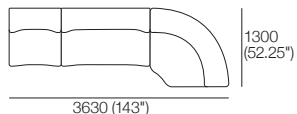

Package: 5

Components: 3x Chair, 1x Chaise, 2x Corner

Configurations:

Package: 6

Components: 1x 2-Seater, 1x Chair, 1x Curve Cnr

Configurations:

Package: 7

Components: 1x 2-Seater, 1x Chair, 1x Curve, 1x Large Ottoman