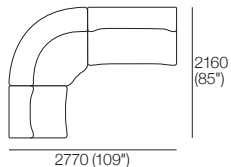

Adjustable Height: 40–80 (1.5–3.25")

STD Adjustable Leg

Part No.: 12031306

Adjustable Height: 60–180 (2.25–4.75")

Small Ottoman

Top View

Front View

Side View

Package: 5

Components: 3x Chair, 1x Chaise, 2x Corner

Configurations:

Package: 6

Components: 1x 2-Seater, 1x Chair, 1x Curve Cnr

Configurations:

Package: 7

Components: 1x 2-Seater, 1x Chair, 1x Curve, 1x Large Ottoman