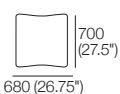

Adjustable Height: 40–80 (1.5–3.25")

STD Adjustable Leg

Part No.: 12031306

Adjustable Height: 60–180 (2.25–4.75")

Small Ottoman

Top View

Front View

Side View