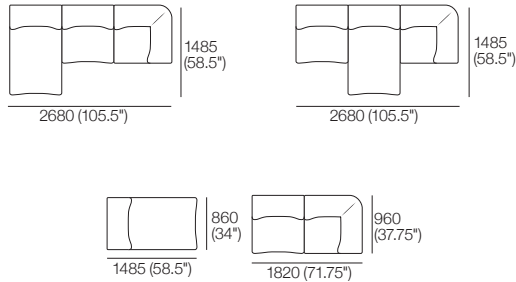

Package: 3

Components: 1x Chair, 1x Chaise, 1x Corner
Configurations: