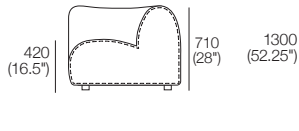

Chair

Top View

Side View

Corner

Top View

Side View

Curve

Top View

Front View

Side View

Chaise

Top View

Side View

2-Seater

Top View

Side View

Adjustable Height: 40–80 (1.5–3.25")

STD Adjustable Leg

Part No.: 12031306

Adjustable Height: 60–180 (2.25–4.75")

Small Ottoman

Top View

Front View

Side View