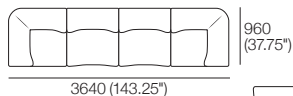

1977 Sofa Packages

Modules are easily reconfigured to suit your lifestyle and space.

Package: 5

Components: 3x Chair, 1x Chaise, 2x Corner

Configurations: