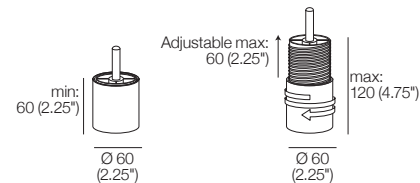

Large Ottoman

Top View

Front View

Side View

Optional Legs:

Optional adjustable legs for personalised comfort.

Adjustable Leg Short

Part No. 12032351

Adjustable Height: 40–80 (1.5–3.25")

STD Adjustable Leg

Part No.: 12031306

Adjustable Height: 60–180 (2.25–4.75")

Small Ottoman

Top View

Front View

Side View