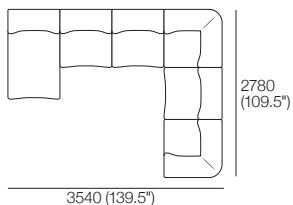

1977 Sofa Packages

Modules are easily reconfigured to suit your lifestyle and space.

Package: 5

Components: 3x Chair, 1x Chaise, 2x Corner

Configurations: