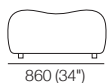

Chair

Top View

Side View

Corner

Top View

Side View

Curve

Top View

Front View

Side View

Chaise

Top View

Side View

2-Seater

Top View

Side View

Large Ottoman

Top View

Front View

Side View

Optional Legs:

Optional adjustable legs for personalised comfort.

Adjustable Leg Short

Part No. 12032351

Adjustable Height: 40–80 (1.5–3.25")

STD Adjustable Leg

Part No.: 12031306

Adjustable Height: 60–180 (2.25–4.75")

Small Ottoman

Top View

Front View

Side View