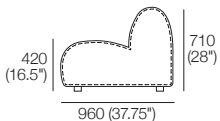

Chair

Top View

Side View

Corner

Top View

Side View

Curve

Top View

Adjustable Height: 40–80 (1.5–3.25")

STD Adjustable Leg

Part No.: 12031306

Adjustable Height: 60–180 (2.25–4.75")

Small Ottoman

Top View

Front View

Side View