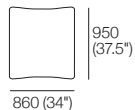

Large Ottoman

Top View