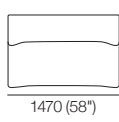

Chair

Top View

Side View

Corner

Top View

Side View

Curve

Top View

Front View

Side View

Chaise

Top View

Side View

2-Seater

Top View

Side View

Large Ottoman

Top View

Front View

Side View

Optional Legs:

Optional adjustable legs for personalised comfort.

Adjustable Leg Short

Part No. 12032351

Adjustable Height: 40–80 (1.5–3.25")

STD Adjustable Leg

Part No.: 12031306

Adjustable Height: 60–180 (2.25–4.75")

Small Ottoman

Top View

Front View

Side View