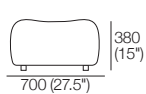

Adjustable Height: 40–80 (1.5–3.25")

STD Adjustable Leg

Part No.: 12031306

Adjustable Height: 60–180 (2.25–4.75")

Small Ottoman

Top View

Front View

Side View