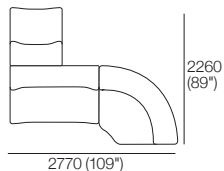

Adjustable Height: 40–80 (1.5–3.25")

STD Adjustable Leg

Part No.: 12031306

Adjustable Height: 60–180 (2.25–4.75")

Small Ottoman

Top View

Front View

Side View

Package: 5

Components: 3x Chair, 1x Chaise, 2x Corner

Configurations:

Package: 6

Components: 1x 2-Seater, 1x Chair, 1x Curve Cnr

Configurations:

Package: 7

Components: 1x 2-Seater, 1x Chair, 1x Curve, 1x Large Ottoman