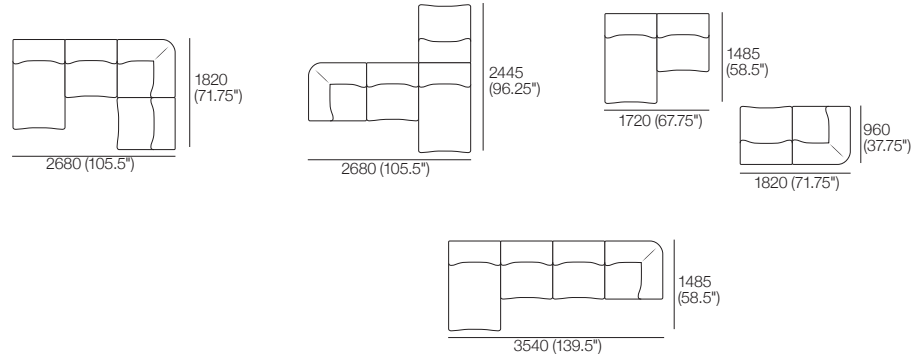

Package: 4

Components: 2x Chair, 1x Chaise, 1x Corner
Configurations: