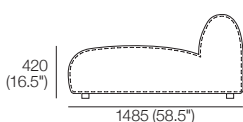

Chair

Top View

Side View

Corner

Top View

Side View

Curve

Top View

Front View

Side View

Chaise

Top View

Side View

2-Seater

Top View

Side View

Adjustable Height: 40–80 (1.5–3.25")

STD Adjustable Leg

Part No.: 12031306

Adjustable Height: 60–180 (2.25–4.75")

Small Ottoman

Top View

Front View

Side View