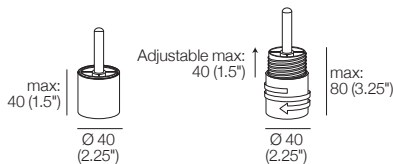

Large Ottoman

Top View

Front View

Side View

Optional Legs:

Optional adjustable legs for personalised comfort.

Adjustable Leg Short

Part No. 12032351

Adjustable Height: 40–80 (1.5–3.25")

STD Adjustable Leg

Part No.: 12031306

Adjustable Height: 60–180 (2.25–4.75")

Small Ottoman

Top View

Front View

Side View