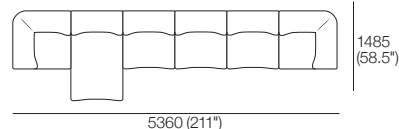

Adjustable Height: 40–80 (1.5–3.25")

STD Adjustable Leg

Part No.: 12031306

Adjustable Height: 60–180 (2.25–4.75")

Small Ottoman

Top View

Front View

Side View

Components: 1x Chair, 1x Chaise, 1x Corner
Configurations:

Package: 4

Components: 2x Chair, 1x Chaise, 1x Corner
Configurations:

1977 Sofa Packages

Modules are easily reconfigured to suit your lifestyle and space.

Package: 5

Components: 3x Chair, 1x Chaise, 2x Corner

Configurations:

Package: 6

Components: 1x 2-Seater, 1x Chair, 1x Curve Cnr

Configurations:

Package: 7

Components: 1x 2-Seater, 1x Chair, 1x Curve, 1x Large Ottoman