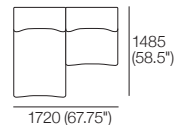

1977 Sofa Packages

Modules are easily reconfigured to suit your lifestyle and space.

Package: 5

Components: 3x Chair, 1x Chaise, 2x Corner

Configurations: