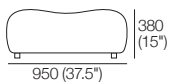

Front View

Side View

Chaise

Top View

Side View

2-Seater

Top View

Side View

Large Ottoman

Top View

Front View

Side View

Optional Legs:

Optional adjustable legs for personalised comfort.

Adjustable Leg Short

Part No. 12032351

Adjustable Height: 40–80 (1.5–3.25")

STD Adjustable Leg

Part No.: 12031306

Adjustable Height: 60–180 (2.25–4.75")

Small Ottoman

Top View

Front View

Side View