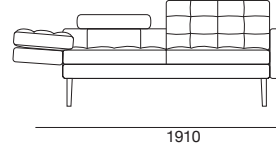

* Use Magic Joiner M95

Warning: Do not sit on arm when in flat/extended position. Maximum load 10kg.

Effective March 2015, As King Living has a policy of continuous improvement, changes to products and specifications may be made without prior notice. Image shown on cover is representative of design only. For component details please see above.

Uno

Ottoman

Armless Chair

Chair 1 x Arm

Chair 2 x Arms

Chair 2 x Arms

2 Seater Armless

2 Seater 1 x Arm

2 Seater 2 x Arms

* Use Magic Joiner M95

Warning: Do not sit on arm when in flat/extended position. Maximum load 10kg.

Effective March 2015, As King Living has a policy of continuous improvement, changes to products and specifications may be made without prior notice.

Image shown on cover is representative of design only. For component details please see above.

Uno

3 Seater Armless

3 Seater 1 x Arm

3 Seater 2 x Arm

* Use Magic Joiner M95

Warning: Do not sit on arm when in flat/extended position. Maximum load 10kg.