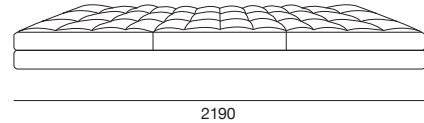

Uno

KING[®]
L I V I N G

kingliving.com

Uno

Ottoman (Depth 730mm)

2 Seater Base (Depth 730mm)

3 Seater Base (Depth 730mm)

AB730

* Use Magic Joiner M95

Warning: Do not sit on arm when in flat/extended position. Maximum load 10kg.

Effective March 2015, As King Living has a policy of continuous improvement, changes to products and specifications may be made without prior notice. Image shown on cover is representative of design only. For component details please see above.