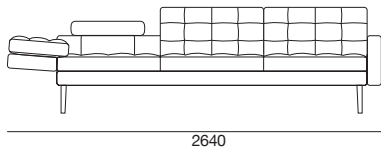

2 Seater 2 x Arms

* Use Magic Joiner M95

Warning: Do not sit on arm when in flat/extended position. Maximum load 10kg.

Effective March 2015, As King Living has a policy of continuous improvement, changes to products and specifications may be made without prior notice.

Image shown on cover is representative of design only. For component details please see above.

Uno

3 Seater Armless

3 Seater 1 x Arm

3 Seater 2 x Arm

* Use Magic Joiner M95

Warning: Do not sit on arm when in flat/extended position. Maximum load 10kg.