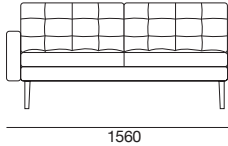

* Use Magic Joiner M95

Warning: Do not sit on arm when in flat/extended position. Maximum load 10kg.

Effective March 2015, As King Living has a policy of continuous improvement, changes to products and specifications may be made without prior notice. Image shown on cover is representative of design only. For component details please see above.

Uno

Ottoman

Armless Chair

Chair 1 x Arm

Chair 2 x Arms

Chair 2 x Arms

2 Seater Armless

2 Seater 1 x Arm

2 Seater 2 x Arms

* Use Magic Joiner M95

Warning: Do not sit on arm when in flat/extended position. Maximum load 10kg.

Effective March 2015, As King Living has a policy of continuous improvement, changes to products and specifications may be made without prior notice.

Image shown on cover is representative of design only. For component details please see above.

Uno

3 Seater Armless

3 Seater 1 x Arm

3 Seater 2 x Arm

* Use Magic Joiner M95

Warning: Do not sit on arm when in flat/extended position. Maximum load 10kg.