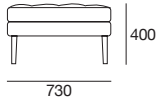

Uno

Ottoman