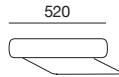

AB825

AB1460

AB2190

Back Cushion 730P

Back Cushion 730Q

Bolster

Side Table

Leg

* Use Magic Joiner M95

Warning: Do not sit on arm when in flat/extended position. Maximum load 10kg.

Effective March 2015, As King Living has a policy of continuous improvement, changes to products and specifications may be made without prior notice. Image shown on cover is representative of design only. For component details please see above.