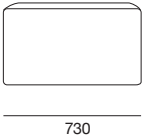

AB825

AB1460

AB2190

Back Cushion 730P

Back Cushion 730Q

Bolster

Side Table

Leg

* Use Magic Joiner M95

Warning: Do not sit on arm when in flat/extended position. Maximum load 10kg.

Effective March 2015, As King Living has a policy of continuous improvement, changes to products and specifications may be made without prior notice. Image shown on cover is representative of design only. For component details please see above.