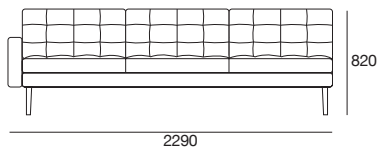

Uno

Ottoman

Armless Chair

Chair 1 x Arm

Chair 2 x Arms

Chair 2 x Arms

2 Seater Armless

2 Seater 1 x Arm

2 Seater 2 x Arms

* Use Magic Joiner M95

Warning: Do not sit on arm when in flat/extended position. Maximum load 10kg.

Effective March 2015, As King Living has a policy of continuous improvement, changes to products and specifications may be made without prior notice.

Image shown on cover is representative of design only. For component details please see above.

Uno

3 Seater Armless

3 Seater 1 x Arm

3 Seater 2 x Arm

* Use Magic Joiner M95

Warning: Do not sit on arm when in flat/extended position. Maximum load 10kg.