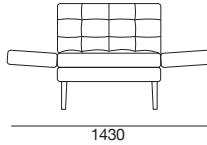

* Use Magic Joiner M95

Warning: Do not sit on arm when in flat/extended position. Maximum load 10kg.

Effective March 2015, As King Living has a policy of continuous improvement, changes to products and specifications may be made without prior notice. Image shown on cover is representative of design only. For component details please see above.

Uno

Ottoman

Armless Chair

Chair 1 x Arm

Chair 2 x Arms

Chair 2 x Arms

2 Seater Armless

2 Seater 1 x Arm

2 Seater 2 x Arms

* Use Magic Joiner M95

Warning: Do not sit on arm when in flat/extended position. Maximum load 10kg.

Effective March 2015, As King Living has a policy of continuous improvement, changes to products and specifications may be made without prior notice.

Image shown on cover is representative of design only. For component details please see above.

Uno

3 Seater Armless

3 Seater 1 x Arm

3 Seater 2 x Arm

* Use Magic Joiner M95

Warning: Do not sit on arm when in flat/extended position. Maximum load 10kg.