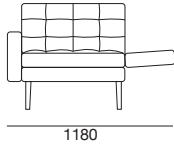

* Use Magic Joiner M95

Warning: Do not sit on arm when in flat/extended position. Maximum load 10kg.

Effective March 2015, As King Living has a policy of continuous improvement, changes to products and specifications may be made without prior notice. Image shown on cover is representative of design only. For component details please see above.

Uno

Ottoman

Armless Chair

Chair 1 x Arm

Chair 2 x Arms

Chair 2 x Arms

2 Seater Armless

2 Seater 1 x Arm

2 Seater 2 x Arms

* Use Magic Joiner M95

Warning: Do not sit on arm when in flat/extended position. Maximum load 10kg.

Effective March 2015, As King Living has a policy of continuous improvement, changes to products and specifications may be made without prior notice.

Image shown on cover is representative of design only. For component details please see above.

Uno

3 Seater Armless

3 Seater 1 x Arm

3 Seater 2 x Arm

* Use Magic Joiner M95

Warning: Do not sit on arm when in flat/extended position. Maximum load 10kg.