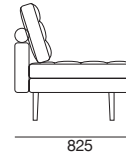

* Use Magic Joiner M95

Warning: Do not sit on arm when in flat/extended position. Maximum load 10kg.

Effective March 2015, As King Living has a policy of continuous improvement, changes to products and specifications may be made without prior notice. Image shown on cover is representative of design only. For component details please see above.

Uno

Ottoman

Armless Chair

Chair 1 x Arm

Chair 2 x Arms

Chair 2 x Arms

2 Seater Armless

2 Seater 1 x Arm

2 Seater 2 x Arms

* Use Magic Joiner M95

Warning: Do not sit on arm when in flat/extended position. Maximum load 10kg.

Effective March 2015, As King Living has a policy of continuous improvement, changes to products and specifications may be made without prior notice.

Image shown on cover is representative of design only. For component details please see above.

Uno

3 Seater Armless

3 Seater 1 x Arm

3 Seater 2 x Arm

* Use Magic Joiner M95

Warning: Do not sit on arm when in flat/extended position. Maximum load 10kg.