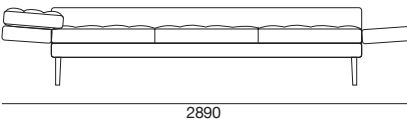

2 Seater 2 x Arms

* Use Magic Joiner M95

Warning: Do not sit on arm when in flat/extended position. Maximum load 10kg.

Effective March 2015, As King Living has a policy of continuous improvement, changes to products and specifications may be made without prior notice.

Image shown on cover is representative of design only. For component details please see above.

Uno

3 Seater Armless

3 Seater 1 x Arm

3 Seater 2 x Arm

* Use Magic Joiner M95

Warning: Do not sit on arm when in flat/extended position. Maximum load 10kg.