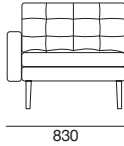

Uno

Ottoman

Armless Chair

Chair 1 x Arm

Chair 2 x Arms

Chair 2 x Arms

2 Seater Armless

2 Seater 1 x Arm

2 Seater 2 x Arms

* Use Magic Joiner M95

Warning: Do not sit on arm when in flat/extended position. Maximum load 10kg.

Effective March 2015, As King Living has a policy of continuous improvement, changes to products and specifications may be made without prior notice.

Image shown on cover is representative of design only. For component details please see above.

Uno

3 Seater Armless

3 Seater 1 x Arm

3 Seater 2 x Arm

* Use Magic Joiner M95

Warning: Do not sit on arm when in flat/extended position. Maximum load 10kg.