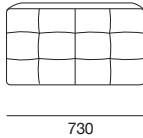

AB825

AB1460

AB2190

Back Cushion 730P

Back Cushion 730Q

Bolster

Side Table

Leg

* Use Magic Joiner M95

Warning: Do not sit on arm when in flat/extended position. Maximum load 10kg.

Effective March 2015, As King Living has a policy of continuous improvement, changes to products and specifications may be made without prior notice. Image shown on cover is representative of design only. For component details please see above.