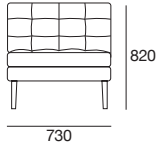

* Use Magic Joiner M95

Warning: Do not sit on arm when in flat/extended position. Maximum load 10kg.

Effective March 2015, As King Living has a policy of continuous improvement, changes to products and specifications may be made without prior notice. Image shown on cover is representative of design only. For component details please see above.

Uno

Ottoman

Armless Chair

Chair 1 x Arm

Chair 2 x Arms

Chair 2 x Arms

2 Seater Armless

2 Seater 1 x Arm

2 Seater 2 x Arms

* Use Magic Joiner M95

Warning: Do not sit on arm when in flat/extended position. Maximum load 10kg.

Effective March 2015, As King Living has a policy of continuous improvement, changes to products and specifications may be made without prior notice.

Image shown on cover is representative of design only. For component details please see above.

Uno

3 Seater Armless

3 Seater 1 x Arm

3 Seater 2 x Arm

* Use Magic Joiner M95

Warning: Do not sit on arm when in flat/extended position. Maximum load 10kg.