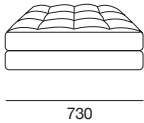

Uno

KING[®]
L I V I N G

kingliving.com

Uno

Ottoman (Depth 730mm)

2 Seater Base (Depth 730mm)

3 Seater Base (Depth 730mm)

AB730

* Use Magic Joiner M95

Warning: Do not sit on arm when in flat/extended position. Maximum load 10kg.

Effective March 2015, As King Living has a policy of continuous improvement, changes to products and specifications may be made without prior notice. Image shown on cover is representative of design only. For component details please see above.