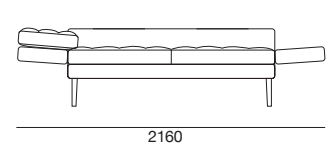

* Use Magic Joiner M95

Warning: Do not sit on arm when in flat/extended position. Maximum load 10kg.

Effective March 2015, As King Living has a policy of continuous improvement, changes to products and specifications may be made without prior notice. Image shown on cover is representative of design only. For component details please see above.

Uno

Ottoman

Armless Chair

Chair 1 x Arm

Chair 2 x Arms

Chair 2 x Arms

2 Seater Armless

2 Seater 1 x Arm

2 Seater 2 x Arms

* Use Magic Joiner M95

Warning: Do not sit on arm when in flat/extended position. Maximum load 10kg.

Effective March 2015, As King Living has a policy of continuous improvement, changes to products and specifications may be made without prior notice.

Image shown on cover is representative of design only. For component details please see above.

Uno

3 Seater Armless

3 Seater 1 x Arm

3 Seater 2 x Arm

* Use Magic Joiner M95

Warning: Do not sit on arm when in flat/extended position. Maximum load 10kg.