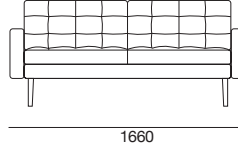

* Use Magic Joiner M95

Warning: Do not sit on arm when in flat/extended position. Maximum load 10kg.

Effective March 2015, As King Living has a policy of continuous improvement, changes to products and specifications may be made without prior notice. Image shown on cover is representative of design only. For component details please see above.

Uno

Ottoman

Armless Chair

Chair 1 x Arm

Chair 2 x Arms

Chair 2 x Arms

2 Seater Armless

2 Seater 1 x Arm

2 Seater 2 x Arms

* Use Magic Joiner M95

Warning: Do not sit on arm when in flat/extended position. Maximum load 10kg.

Effective March 2015, As King Living has a policy of continuous improvement, changes to products and specifications may be made without prior notice.

Image shown on cover is representative of design only. For component details please see above.

Uno

3 Seater Armless

3 Seater 1 x Arm

3 Seater 2 x Arm

* Use Magic Joiner M95

Warning: Do not sit on arm when in flat/extended position. Maximum load 10kg.