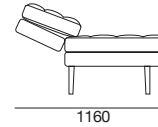

* Use Magic Joiner M95

Warning: Do not sit on arm when in flat/extended position. Maximum load 10kg.

Effective March 2015, As King Living has a policy of continuous improvement, changes to products and specifications may be made without prior notice. Image shown on cover is representative of design only. For component details please see above.

Uno

Ottoman

Armless Chair

Chair 1 x Arm

Chair 2 x Arms

Chair 2 x Arms

2 Seater Armless

2 Seater 1 x Arm

2 Seater 2 x Arms

* Use Magic Joiner M95

Warning: Do not sit on arm when in flat/extended position. Maximum load 10kg.

Effective March 2015, As King Living has a policy of continuous improvement, changes to products and specifications may be made without prior notice.

Image shown on cover is representative of design only. For component details please see above.

Uno

3 Seater Armless

3 Seater 1 x Arm

3 Seater 2 x Arm

* Use Magic Joiner M95

Warning: Do not sit on arm when in flat/extended position. Maximum load 10kg.