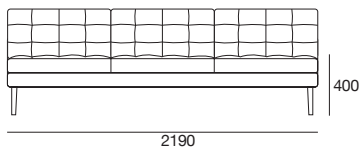

Uno

Ottoman

Armless Chair

Chair 1 x Arm

Chair 2 x Arms

Chair 2 x Arms

2 Seater Armless

2 Seater 1 x Arm

2 Seater 2 x Arms

* Use Magic Joiner M95

Warning: Do not sit on arm when in flat/extended position. Maximum load 10kg.

Effective March 2015, As King Living has a policy of continuous improvement, changes to products and specifications may be made without prior notice.

Image shown on cover is representative of design only. For component details please see above.

Uno

3 Seater Armless

3 Seater 1 x Arm

3 Seater 2 x Arm

* Use Magic Joiner M95

Warning: Do not sit on arm when in flat/extended position. Maximum load 10kg.