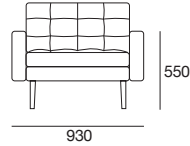

* Use Magic Joiner M95

Warning: Do not sit on arm when in flat/extended position. Maximum load 10kg.

Effective March 2015, As King Living has a policy of continuous improvement, changes to products and specifications may be made without prior notice. Image shown on cover is representative of design only. For component details please see above.

Uno

Ottoman

Armless Chair

Chair 1 x Arm

Chair 2 x Arms

Chair 2 x Arms

2 Seater Armless

2 Seater 1 x Arm

2 Seater 2 x Arms

* Use Magic Joiner M95

Warning: Do not sit on arm when in flat/extended position. Maximum load 10kg.

Effective March 2015, As King Living has a policy of continuous improvement, changes to products and specifications may be made without prior notice.

Image shown on cover is representative of design only. For component details please see above.

Uno

3 Seater Armless

3 Seater 1 x Arm

3 Seater 2 x Arm

* Use Magic Joiner M95

Warning: Do not sit on arm when in flat/extended position. Maximum load 10kg.