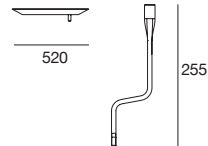

Uno

Side Table

* Use Magic Joiner M95

Warning: Do not sit on arm when in flat/extended position. Maximum load 10kg.

Effective March 2015, As King Living has a policy of continuous improvement, changes to products and specifications may be made without prior notice. Image shown on cover is representative of design only. For component details please see above.