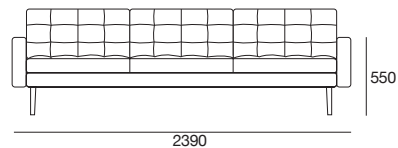

2 Seater 2 x Arms

* Use Magic Joiner M95

Warning: Do not sit on arm when in flat/extended position. Maximum load 10kg.

Effective March 2015, As King Living has a policy of continuous improvement, changes to products and specifications may be made without prior notice.

Image shown on cover is representative of design only. For component details please see above.

Uno

3 Seater Armless

3 Seater 1 x Arm

3 Seater 2 x Arm

* Use Magic Joiner M95

Warning: Do not sit on arm when in flat/extended position. Maximum load 10kg.