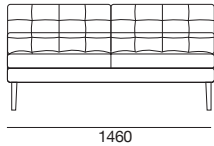

Uno

Ottoman

Armless Chair

Chair 1 x Arm

Chair 2 x Arms

Chair 2 x Arms

2 Seater Armless

2 Seater 1 x Arm

2 Seater 2 x Arms

* Use Magic Joiner M95

Warning: Do not sit on arm when in flat/extended position. Maximum load 10kg.

Effective March 2015, As King Living has a policy of continuous improvement, changes to products and specifications may be made without prior notice.

Image shown on cover is representative of design only. For component details please see above.

Uno

3 Seater Armless

3 Seater 1 x Arm

3 Seater 2 x Arm

* Use Magic Joiner M95

Warning: Do not sit on arm when in flat/extended position. Maximum load 10kg.