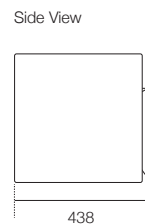

Serenade Bedside Table

KING[®]
L I V I N G

kingliving.com

Serenade Bedside Table

Serenade Bedside 680 LED – with LED light

Serenade Bedside 680 – without LED* Light

Table Top Finishes**: King Living Timber Colours or Marble