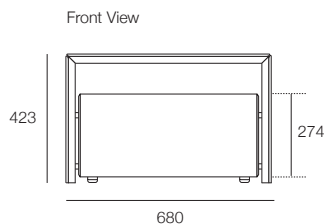

Serenade Bedside Table

KING[®]
L I V I N G

kingliving.com

Serenade Bedside Table

Serenade Bedside 680 LED – with LED light

Serenade Bedside 680 – without LED* Light

Table Top Finishes**: King Living Timber Colours or Marble