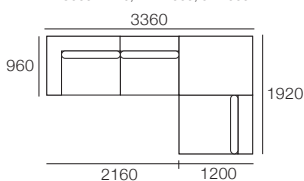

3 Seater ABU

1x P2640xD960, 3x C720xD720,
1x ABU 2640xD960, 3x B720

Plaza Composition 2

2x P1920xD960, 2x C1680xD720,
2x AB CNR 960, 2x AB960, 2x B840,
1x B720

Plaza Composition 4

2x P1680xD960, 2x C1440xD720,
2x AB CNR 960, 2x AB720, 3x B720

Plaza Composition 4B

2x P1680-D960, 2x C1440-D720,
2x AB CNR 960, 2x AB720, 4x B720

Plaza Composition 8

2x P960x1200, 1x P1920x1200, 1x P2160x960, 1x P960x960,
1x C1680x960, 2x C960x960, 1x C960x1200, 2x C960x720,
1x AB CNR 1200x960 LH, 1x AB CNR 1200x960 RH,
3x AB960, 5x B960

Plaza Composition 5

1x P1680-D960, 1x P1440-D960, 2x P960-D960,
1x C960-D960, 5x C720-D720, 2x AB CNR960,
1x AB720, 1x AB1440, 5x B720

Plaza Composition 4A

2x P960xD1200, 1x P2160xD960, 1x C960xD960,
1x C960xD1200, 1x AB CNR 1200xD960 LH,
2x C960xD720, 2x AB960, 3x B960