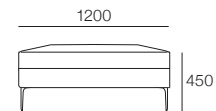

ABU 2640x960

AB CNR 1200x960 LH

Arm/Back (Width 240)

AB720

AB960

AB1200

AB1440

Back Cushion (Depth 120)

B720

B840

B960

Ottoman (Depth 720)

Ottoman 1200

Ottoman 960

Leg

Timber Leg Options:

Plaza Compositions

Armchair

2 Seater ABU

1x P1920xD960, 2x C720xD720,
1x ABU 1920xD960, 2x B720

2.5 Seater ABU 2SC

1x P2160xD960, 2x C840xD720,
1x ABU 2160xD960, 2x B840

2.5 Seater ABU Bench

1x P2160xD960, 1x C1680xD720,
1x ABU 2160xD960, 2x B840