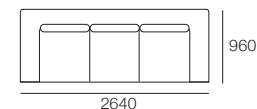

3 Seater ABU

1x P2640xD960, 3x C720xD720,
1x ABU 2640xD960, 3x B720