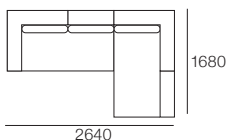

Plaza Compositions

Armchair

2 Seater ABU

1x P1920xD960, 2x C720xD720,
1x ABU 1920xD960, 2x B720

2.5 Seater ABU 2SC

1x P2160xD960, 2x C840xD720,
1x ABU 2160xD960, 2x B840

2.5 Seater ABU Bench

1x P2160xD960, 1x C1680xD720,
1x ABU 2160xD960, 2x B840

3 Seater ABU

1x P2640xD960, 3x C720xD720,
1x ABU 2640xD960, 3x B720

Plaza Composition 2

2x P1920xD960, 2x C1680xD720,
2x AB CNR 960, 2x AB960, 2x B840,
1x B720

Plaza Composition 4

2x P1680xD960, 2x C1440xD720,
2x AB CNR 960, 2x AB720, 3x B720

Plaza Composition 4B

2x P1680-D960, 2x C1440-D720,
2x AB CNR 960, 2x AB720, 4x B720

Plaza Composition 8

2x P960x1200, 1x P1920x1200, 1x P2160x960, 1x P960x960,
1x C1680x960, 2x C960x960, 1x C960x1200, 2x C960x720,
1x AB CNR 1200x960 LH, 1x AB CNR 1200x960 RH,
3x AB960, 5x B960