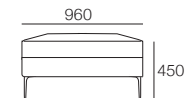

B720

B840

B960

Ottoman (Depth 720)

Ottoman 1200

Ottoman 960

Leg

Timber Leg Options:

Plaza Compositions

Armchair

2 Seater ABU

1x P1920xD960, 2x C720xD720,
1x ABU 1920xD960, 2x B720

2.5 Seater ABU 2SC

1x P2160xD960, 2x C840xD720,
1x ABU 2160xD960, 2x B840

2.5 Seater ABU Bench

1x P2160xD960, 1x C1680xD720,
1x ABU 2160xD960, 2x B840