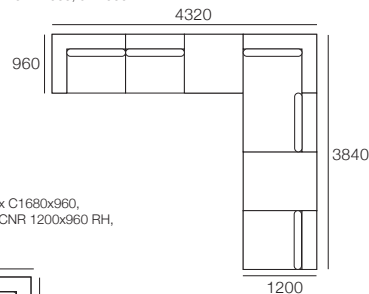

Plaza Compositions

Armchair

2 Seater ABU

1x P1920xD960, 2x C720xD720,
1x ABU 1920xD960, 2x B720

2.5 Seater ABU 2SC

1x P2160xD960, 2x C840xD720,
1x ABU 2160xD960, 2x B840

2.5 Seater ABU Bench

1x P2160xD960, 1x C1680xD720,
1x ABU 2160xD960, 2x B840

3 Seater ABU

1x P2640xD960, 3x C720xD720,
1x ABU 2640xD960, 3x B720

Plaza Composition 2

2x P1920xD960, 2x C1680xD720,
2x AB CNR 960, 2x AB960, 2x B840,
1x B720

Plaza Composition 4

2x P1680xD960, 2x C1440xD720,
2x AB CNR 960, 2x AB720, 3x B720

Plaza Composition 4B

2x P1680-D960, 2x C1440-D720,
2x AB CNR 960, 2x AB720, 4x B720

Plaza Composition 8

2x P960x1200, 1x P1920x1200, 1x P2160x960, 1x P960x960,
1x C1680x960, 2x C960x960, 1x C960x1200, 2x C960x720,
1x AB CNR 1200x960 LH, 1x AB CNR 1200x960 RH,
3x AB960, 5x B960