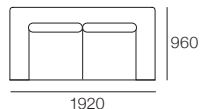

B720

B840

B960

Ottoman (Depth 720)

Ottoman 1200

Ottoman 960

Leg

Timber Leg Options:

Plaza Compositions

Armchair

2 Seater ABU

1x P1920xD960, 2x C720xD720,
1x ABU 1920xD960, 2x B720

2.5 Seater ABU 2SC

1x P2160xD960, 2x C840xD720,
1x ABU 2160xD960, 2x B840

2.5 Seater ABU Bench

1x P2160xD960, 1x C1680xD720,
1x ABU 2160xD960, 2x B840