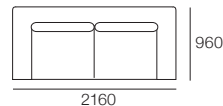

Plaza Compositions

Armchair

2 Seater ABU

1x P1920xD960, 2x C720xD720,
1x ABU 1920xD960, 2x B720

2.5 Seater ABU 2SC

1x P2160xD960, 2x C840xD720,
1x ABU 2160xD960, 2x B840

2.5 Seater ABU Bench

1x P2160xD960, 1x C1680xD720,
1x ABU 2160xD960, 2x B840