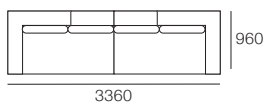

Plaza Composition 4B

2x P1680-D960, 2x C1440-D720,
2x AB CNR 960, 2x AB720, 4x B720