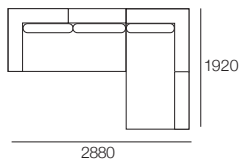

Plaza Compositions

Armchair

2 Seater ABU

1x P1920xD960, 2x C720xD720,
1x ABU 1920xD960, 2x B720

2.5 Seater ABU 2SC

1x P2160xD960, 2x C840xD720,
1x ABU 2160xD960, 2x B840

2.5 Seater ABU Bench

1x P2160xD960, 1x C1680xD720,
1x ABU 2160xD960, 2x B840

3 Seater ABU

1x P2640xD960, 3x C720xD720,
1x ABU 2640xD960, 3x B720

Plaza Composition 2

2x P1920xD960, 2x C1680xD720,
2x AB CNR 960, 2x AB960, 2x B840,
1x B720

Plaza Composition 4

2x P1680xD960, 2x C1440xD720,
2x AB CNR 960, 2x AB720, 3x B720