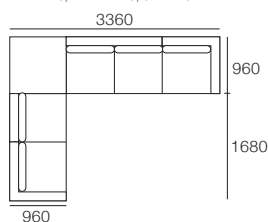

Plaza Compositions

Armchair

2 Seater ABU

1x P1920xD960, 2x C720xD720,
1x ABU 1920xD960, 2x B720

2.5 Seater ABU 2SC

1x P2160xD960, 2x C840xD720,
1x ABU 2160xD960, 2x B840

2.5 Seater ABU Bench

1x P2160xD960, 1x C1680xD720,
1x ABU 2160xD960, 2x B840

3 Seater ABU

1x P2640xD960, 3x C720xD720,
1x ABU 2640xD960, 3x B720

Plaza Composition 2

2x P1920xD960, 2x C1680xD720,
2x AB CNR 960, 2x AB960, 2x B840,
1x B720

Plaza Composition 4

2x P1680xD960, 2x C1440xD720,
2x AB CNR 960, 2x AB720, 3x B720

Plaza Composition 4B

2x P1680-D960, 2x C1440-D720,
2x AB CNR 960, 2x AB720, 4x B720

Plaza Composition 8

2x P960x1200, 1x P1920x1200, 1x P2160x960, 1x P960x960,
1x C1680x960, 2x C960x960, 1x C960x1200, 2x C960x720,
1x AB CNR 1200x960 LH, 1x AB CNR 1200x960 RH,
3x AB960, 5x B960

Plaza Composition 5

1x P1680-D960, 1x P1440-D960, 2x P960-D960,
1x C960-D960, 5x C720-D720, 2x AB CNR960,
1x AB720, 1x AB1440, 5x B720

Plaza Composition 4A

2x P960xD1200, 1x P2160xD960, 1x C960xD960,
1x C960xD1200, 1x AB CNR 1200xD960 LH,
2x C960xD720, 2x AB960, 3x B960