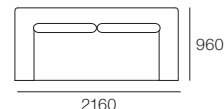

Plaza Compositions

Armchair

2 Seater ABU

1x P1920xD960, 2x C720xD720,
1x ABU 1920xD960, 2x B720

2.5 Seater ABU 2SC

1x P2160xD960, 2x C840xD720,
1x ABU 2160xD960, 2x B840

2.5 Seater ABU Bench

1x P2160xD960, 1x C1680xD720,
1x ABU 2160xD960, 2x B840