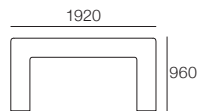

C1680-D960 (Depth 960)

Plaza Components

Corner Arm/Back (Width 240)

AB CNR 960

ABU 1920x960

AB CNR 1200

ABU 2160x960

AB CNR 1200x960 RH