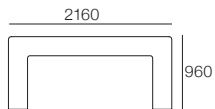

C1680-D960 (Depth 960)

Plaza Components

Corner Arm/Back (Width 240)

AB CNR 960

ABU 1920x960

AB CNR 1200

ABU 2160x960

AB CNR 1200x960 RH