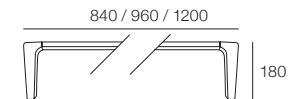

B720

B840

B960

Ottoman (Depth 720)

Ottoman 1200

Ottoman 960

Leg

Timber Leg Options:

Plaza Compositions

Armchair

2 Seater ABU

1x P1920xD960, 2x C720xD720,
1x ABU 1920xD960, 2x B720

2.5 Seater ABU 2SC

1x P2160xD960, 2x C840xD720,
1x ABU 2160xD960, 2x B840

2.5 Seater ABU Bench

1x P2160xD960, 1x C1680xD720,
1x ABU 2160xD960, 2x B840