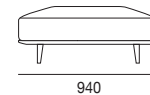

## Seat Cushions

(622mm deep x 215mm high)

## Chaise Cushions

(215mm high)

## Ottoman

Ottoman 781 (781mm deep)

Ottoman 940 (622mm deep)