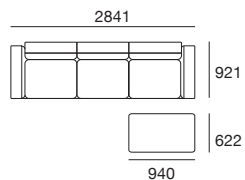

Neo Hi Back 3 Seater Package 2H

Back Height 860mm

1 x P2661, 3 x C781, 2 x AB405, 3 x B470H