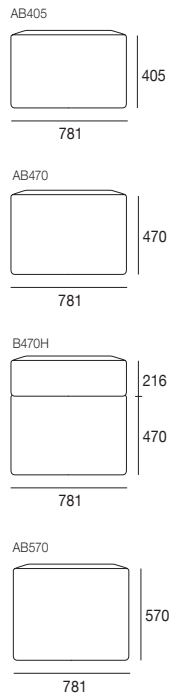

## Platforms

(60mm high, 781mm deep)

## Arm/Backs

(781mm deep x 159mm wide)

## Seat Cushions

(781mm deep x 215mm high)

## Seat Cushions

(622mm deep x 215mm high)