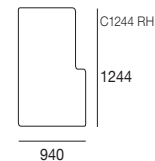

Chaise Cushions

(215mm high)