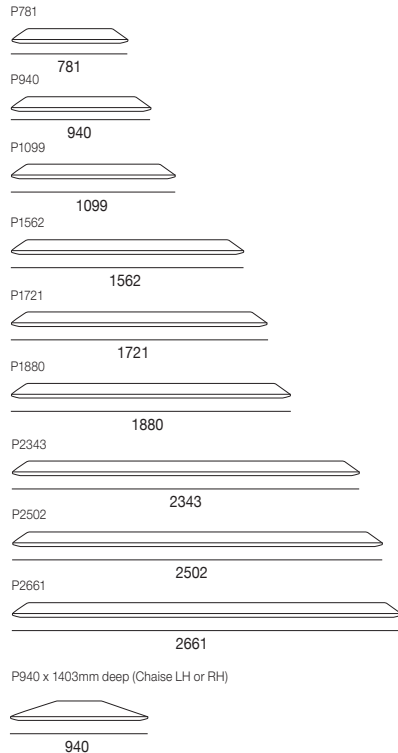

## Platforms

(60mm high, 781mm deep)

## Arm/Backs

(781mm deep x 159mm wide)

## Seat Cushions

(781mm deep x 215mm high)

## Seat Cushions

(622mm deep x 215mm high)