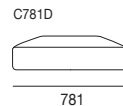

Seat Cushions

(781mm deep x 215mm high)