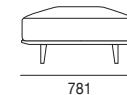

Ottoman

Ottoman 781 (781mm deep)