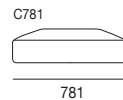

Seat Cushions

(622mm deep x 215mm high)