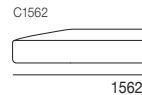

Seat Cushions

(622mm deep x 215mm high)