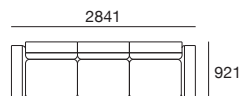

Neo High Back Packages

Neo Hi Back 3 Seater Package 1H

Back Height 860mm

1 x P2661, 3 x C781, 2 x AB405, 3 x B470H