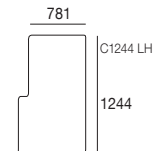

Chaise Cushions

(215mm high)