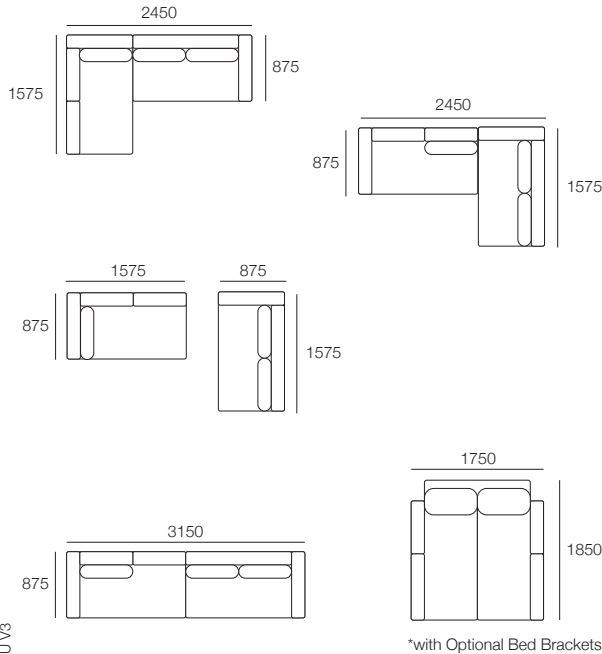

Jasper Metro – Package 1B

Package 1B – Various Configurations:

2x P157, 2x C140, 3x B70, 1x A140, 2x A87, 2x A70