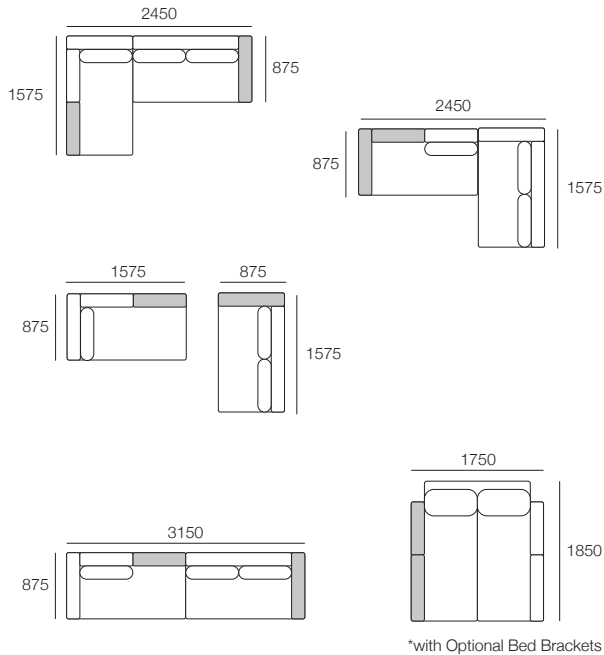

Timber Shelves

(Width 175)

Bed Brackets

Jasper Metro 2 Seater (Arms):

1x P175, 1x C140,
1x A140, 2x A87

Jasper Metro 3 Seater (Arms):

1x P245, 3x C70, 3x B70,
1x A210, 2x A87

Jasper Metro Chair 87

1x P87, 1x C70, 1x B70,
1x A70, 1x A87

Jasper Metro Chair 87T

1x P87, 1x C70, 1x B70,
1x A70, 1x T87

Jasper Metro Chair 105T

1x P105, 1x C70, 1x A70,
2x T87, 1x B70

Jasper Metro – Package 1A

Package 1A (with Timber Shelves) – Various Configurations:

2x P157, 2x C140, 3x B70, 1x A140, 1x A87, 1x A70, 1x T70, 1x T87

Package 1A (with Timber Shelves) – Various Configurations:

2x P157, 2x C140, 3x B70, 1x A140, 1x A87, 1x A70, 1x T70, 1x T87

With Optional Component: 1x Chair 87T