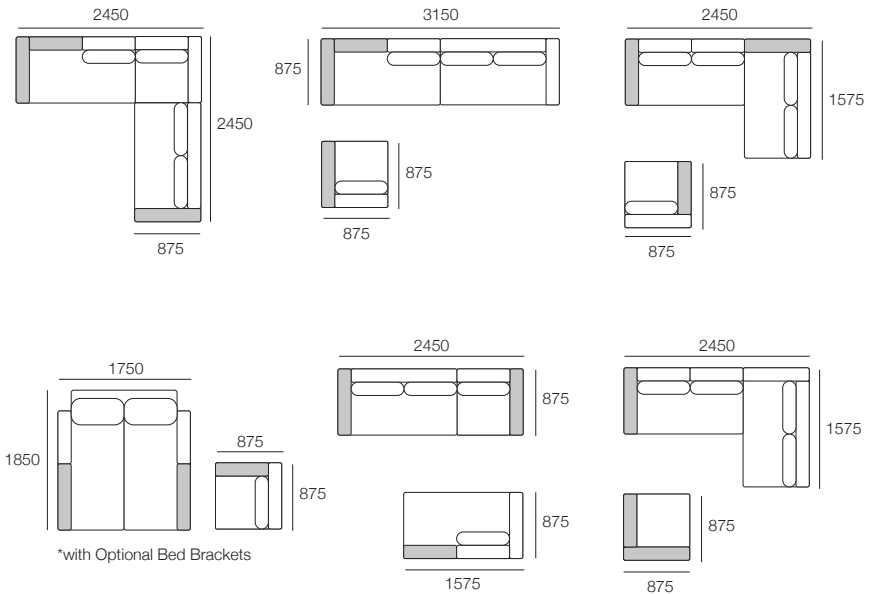

With Optional Component: 1x Chair 87T

1x P87, 1x C70, 1x B70, 1x A70, 1x T87