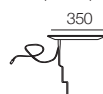

Back Panels

with SMART Pockets™
(Depth 270mm)

BE2150 SMART

Back Cushions P (Plain) (Fabric and Leather)

140 (D)

Back Cushions Q (Quilted) (Fabric Only)

140 (D)

BC720Q

Felix Table Round 350

(Swivel)

Felix Charging Table 350

(Swivel)

King Sofa Light LED

Package

Felix Studio Bed Package with TouchGlide® technology and SMART Pockets™

1x P2150-D1050, 1x BE2150 SMART
1x CE2150-D780-1000 SMART
2x BC870P