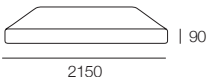

Felix Studio Bed

KING[®]
L I V I N G

kingliving.com

Felix Studio Bed Components

Platforms

(Depth 1050mm)

P2150-D1050

Seat Cushions