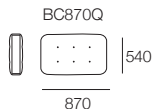

Back Panels

with SMART Pockets™
(Depth 270mm)

BE2150 SMART

Back Cushions P (Plain) (Fabric and Leather)

140 (D)

Back Cushions Q (Quilted) (Fabric Only)

140 (D)

BC720Q

Felix Table Round 350

(Swivel)

Felix Charging Table 350

(Swivel)

King Sofa Light LED

Package

Felix Studio Bed Package with TouchGlide® technology and SMART Pockets™

1x P2150-D1050, 1x BE2150 SMART
1x CE2150-D780-1000 SMART
2x BC870P