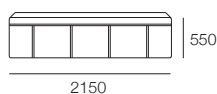

with TouchGlide® technology

CE2150-D780/1000

Seat Cushions

with TouchGlide® technology and SMART Pockets™

CE2150-D780/1000 SMART

Back Panels

(Depth 270mm)

BE2150

Back Panels

with SMART Pockets™
(Depth 270mm)

BE2150 SMART

Back Cushions P (Plain) (Fabric and Leather)

140 (D)

Back Cushions Q (Quilted) (Fabric Only)

140 (D)

BC720Q