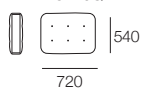

Back Panels

with SMART Pockets™
(Depth 270mm)

BE2150 SMART

Back Cushions P (Plain) (Fabric and Leather)

140 (D)

Back Cushions Q (Quilted) (Fabric Only)

140 (D)

BC720Q

Felix Table Round 350

(Swivel)

Felix Charging Table 350

(Swivel)

King Sofa Light LED

Package

Felix Studio Bed Package with TouchGlide® technology and SMART Pockets™

1x P2150-D1050, 1x BE2150 SMART
1x CE2150-D780-1000 SMART
2x BC870P