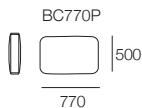

Back Panels

with SMART Pockets™
(Depth 270mm)

BE2150 SMART

Back Cushions P (Plain) (Fabric and Leather)

140 (D)

Back Cushions Q (Quilted) (Fabric Only)

140 (D)

BC720Q

Felix Table Round 350

(Swivel)

Felix Charging Table 350

(Swivel)

King Sofa Light LED

Package

Felix Studio Bed Package with TouchGlide® technology and SMART Pockets™

1x P2150-D1050, 1x BE2150 SMART
1x CE2150-D780-1000 SMART
2x BC870P