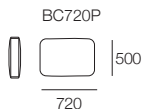

Back Panels

with SMART Pockets™
(Depth 270mm)

BE2150 SMART

Back Cushions P (Plain) (Fabric and Leather)

140 (D)

Back Cushions Q (Quilted) (Fabric Only)

140 (D)

BC720Q

Felix Table Round 350

(Swivel)

Felix Charging Table 350

(Swivel)

King Sofa Light LED

Package

Felix Studio Bed Package with TouchGlide® technology and SMART Pockets™

1x P2150-D1050, 1x BE2150 SMART
1x CE2150-D780-1000 SMART
2x BC870P