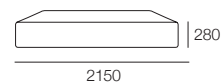

Felix Studio Bed

KING[®]
L I V I N G

kingliving.com

Felix Studio Bed Components

Platforms

(Depth 1050mm)

P2150-D1050

Seat Cushions

with TouchGlide® technology

CE2150-D780/1000

Seat Cushions

with TouchGlide® technology and SMART Pockets™

CE2150-D780/1000 SMART

Back Panels

(Depth 270mm)

BE2150