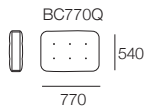

Back Panels

with SMART Pockets™
(Depth 270mm)

BE2150 SMART

Back Cushions P (Plain) (Fabric and Leather)

140 (D)

Back Cushions Q (Quilted) (Fabric Only)

140 (D)

BC720Q

Felix Table Round 350

(Swivel)

Felix Charging Table 350

(Swivel)

King Sofa Light LED

Package

Felix Studio Bed Package with TouchGlide® technology and SMART Pockets™

1x P2150-D1050, 1x BE2150 SMART
1x CE2150-D780-1000 SMART
2x BC870P