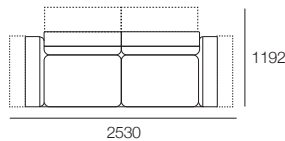

2.5 Seater 405 Arms All Motion

1x P2038, 2x C860, 2x B570W MOTION,
2x AB405 MOTION