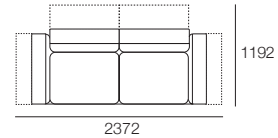

2 Seater 405 Arms All Motion

1x P1880, 2x C781, 2x AB570 MOTION,
2x AB405 MOTION