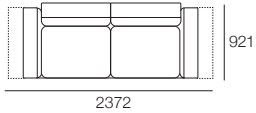

Neo Deluxe Packages

2 Seater 405 Arms 2 Motion (2x Arms)

1x P1880, 2x C781, 2x AB570,
2x AB405 MOTION