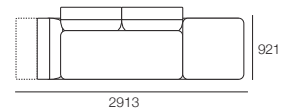

2 Seater PLUS 1x Arm Motion

1x P2502, 1x C781D, 1x C1562,
1x AB570 MOTION, 2x AB570