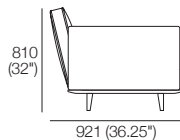

3 Seater 1 Arm P2502 (LH or RH)
Components: 1x P2502, 3x C781,
3x AB570, 1x AB470

2 Seater P1880
Side View

2 Seater P1880
Components: 1x P1880, 2x C781,
2x AB570, 2x AB470

2 Seater P1880
Side View

3 Seater P2661
Components: 1x P2661, 3x C781,
3x AB570, 2x AB470

AB405 Closed + Recline Position
Front View

AB470 Closed + Recline Position
Front View

AB570 Closed + Recline Position
Front View

Neo Deluxe II

2 Seater 405 Arms 2 Motion (2x Arms)

1x P1880, 2x C781, 2x AB570,
2x AB405 MOTION