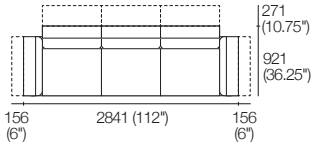

3 Seater 405 Arms All Motion

1x P2661, 3x C781, 3x AB570 MOTION,
2x AB405 MOTION