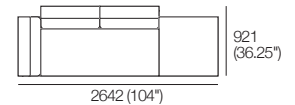

1x P2038, 2x C860, 2x B570W,
2x AB405

Package B8

2x P1721, 2x C1562, 5x AB570,
1x AB405

3 Seater High Arms

1x P2661, 3x C781, 5x AB570

2 Seater PLUS Package 1

1x P2502, 1x C781D, 1x C1562, 3x AB570

Effective October 2020. As King Living has a policy of continuous improvement, changes to products and specifications may be made without prior notice. Images and drawings are representative of design only. Accessories not included.