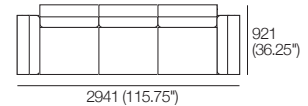

1x P2038, 2x C860, 2x B570W,
2x AB405

Package B8

2x P1721, 2x C1562, 5x AB570,
1x AB405

3 Seater High Arms

1x P2661, 3x C781, 5x AB570

2 Seater PLUS Package 1

1x P2502, 1x C781D, 1x C1562, 3x AB570

Effective October 2020. As King Living has a policy of continuous improvement, changes to products and specifications may be made without prior notice. Images and drawings are representative of design only. Accessories not included.