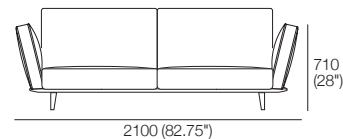

Neo Deluxe II

KING[®]
L I V I N G

DT2020062 V2

kingliving.com

Neo Deluxe II

2 Seater 1 Arm P1721 (LH or RH)
Side View

2 Seater 1 Arm P1721 (LH or RH)
Components: 1x P1721, 2x C781,
2x AB570, 1x AB470

3 Seater 1 Arm P2502 (LH or RH)
Side View

3 Seater 1 Arm P2502 (LH or RH)
Components: 1x P2502, 3x C781,
3x AB570, 1x AB470

2 Seater P1880
Side View

2 Seater P1880
Components: 1x P1880, 2x C781,
2x AB570, 2x AB470

2 Seater P1880
Side View

3 Seater P2661
Components: 1x P2661, 3x C781,
3x AB570, 2x AB470