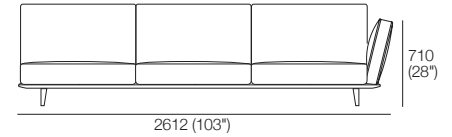

Neo II

KING[®]
LIVING

DT202.0035.V3

kingliving.com

Neo II

2 Seater 1 Arm P1721 (LH or RH)
Side View

2 Seater 1 Arm P1721 (LH or RH)
Components: 1x P1721, 2x C781,
2x AB570, 1x AB470

3 Seater 1 Arm P2502 (LH or RH)
Side View

3 Seater 1 Arm P2502 (LH or RH)
Components: 1x P2502, 3x C781,
3x AB570, 1x AB470

2 Seater P1880
Side View

2 Seater P1880
Components: 1x P1880, 2x C781,
2x AB570, 2x AB470

2 Seater P1880
Side View

3 Seater P2661
Components: 1x P2661, 3x C781,
3x AB570, 2x AB470