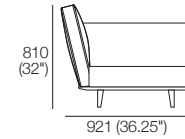

Neo II

KING[®]
LIVING

DT202.0035.V3

kingliving.com

Neo II

2 Seater 1 Arm P1721 (LH or RH)
Side View

2 Seater 1 Arm P1721 (LH or RH)
Components: 1x P1721, 2x C781,
2x AB570, 1x AB470

3 Seater 1 Arm P2502 (LH or RH)
Side View

3 Seater 1 Arm P2502 (LH or RH)
Components: 1x P2502, 3x C781,
3x AB570, 1x AB470

2 Seater P1880
Side View

2 Seater P1880
Components: 1x P1880, 2x C781,
2x AB570, 2x AB470

2 Seater P1880
Side View

3 Seater P2661
Components: 1x P2661, 3x C781,
3x AB570, 2x AB470