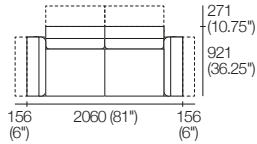

2.5 Seater 405 Arms 2 Motion (2x Arms)

1x P2038, 2x C860, 2x B570W,
2x AB405 MOTION

3 Seater 405 Arms 2 Motion (2x Arms)

1x P2661, 3x C781, 3x AB570,
2x AB405 MOTION

2 Seater 405 Arms All Motion

1x P1880, 2x C781, 2x AB570 MOTION,
2x AB405 MOTION