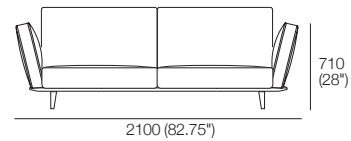

Neo II

KING[®]
LIVING

DT202.0035.V3

kingliving.com

Neo II

2 Seater 1 Arm P1721 (LH or RH)
Side View

2 Seater 1 Arm P1721 (LH or RH)
Components: 1x P1721, 2x C781,
2x AB570, 1x AB470

3 Seater 1 Arm P2502 (LH or RH)
Side View

3 Seater 1 Arm P2502 (LH or RH)
Components: 1x P2502, 3x C781,
3x AB570, 1x AB470

2 Seater P1880
Side View

2 Seater P1880
Components: 1x P1880, 2x C781,
2x AB570, 2x AB470

2 Seater P1880
Side View

3 Seater P2661
Components: 1x P2661, 3x C781,
3x AB570, 2x AB470