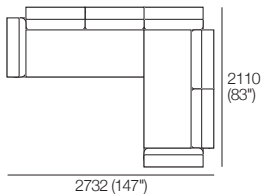

Neo II

Package A4

1x P1880, 1x P1721, 2x C1562,
5x AB570, 2x AB405