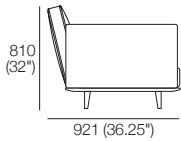

Neo II

KING[®]
LIVING

DT202.0035.V3

kingliving.com

Neo II

2 Seater 1 Arm P1721 (LH or RH)
Side View

2 Seater 1 Arm P1721 (LH or RH)
Components: 1x P1721, 2x C781,
2x AB570, 1x AB470

3 Seater 1 Arm P2502 (LH or RH)
Side View

3 Seater 1 Arm P2502 (LH or RH)
Components: 1x P2502, 3x C781,
3x AB570, 1x AB470

2 Seater P1880
Side View

2 Seater P1880
Components: 1x P1880, 2x C781,
2x AB570, 2x AB470

2 Seater P1880
Side View

3 Seater P2661
Components: 1x P2661, 3x C781,
3x AB570, 2x AB470