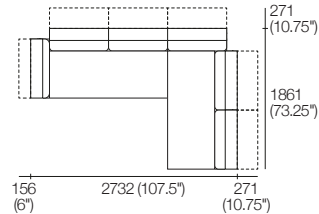

Package B8 All Motion

2x P1721, 2x C1562, 5x AB570 MOTION,
1x AB405 MOTION