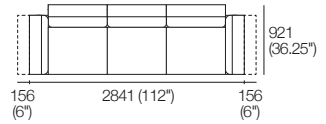

3 Seater 405 Arms 2 Motion (2x Arms)

1x P2661, 3x C781, 3x AB570,
2x AB405 MOTION