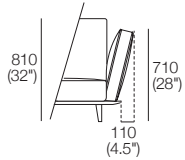

AB470
Front View