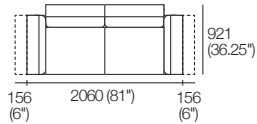

Neo Deluxe II

2 Seater 405 Arms 2 Motion (2x Arms)

1x P1880, 2x C781, 2x AB570,
2x AB405 MOTION