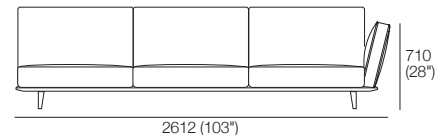

Neo Deluxe II

KING[®]
L I V I N G

DT2020062 V2

kingliving.com

Neo Deluxe II

2 Seater 1 Arm P1721 (LH or RH)
Side View

2 Seater 1 Arm P1721 (LH or RH)
Components: 1x P1721, 2x C781,
2x AB570, 1x AB470

3 Seater 1 Arm P2502 (LH or RH)
Side View

3 Seater 1 Arm P2502 (LH or RH)
Components: 1x P2502, 3x C781,
3x AB570, 1x AB470

2 Seater P1880
Side View

2 Seater P1880
Components: 1x P1880, 2x C781,
2x AB570, 2x AB470

2 Seater P1880
Side View

3 Seater P2661
Components: 1x P2661, 3x C781,
3x AB570, 2x AB470