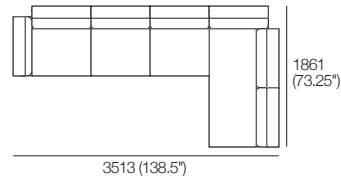

Package B7

1x P1721, 1x P2502, 3x C781,
1x C1562, 6x AB570, 1x AB405