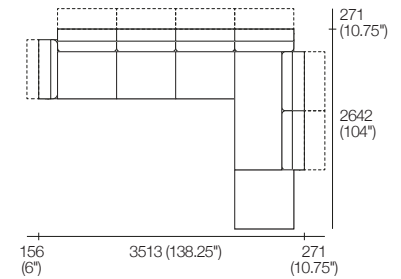

B1 All Motion

2x P2502, 1x C1562, 3x C781, 1x C781D,
6x AB570 MOTION, 1x AB405 MOTION