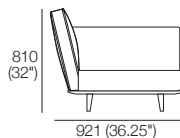

Neo Deluxe II

KING[®]
L I V I N G

DT2020062 V2

kingliving.com

Neo Deluxe II

2 Seater 1 Arm P1721 (LH or RH)
Side View

2 Seater 1 Arm P1721 (LH or RH)
Components: 1x P1721, 2x C781,
2x AB570, 1x AB470

3 Seater 1 Arm P2502 (LH or RH)
Side View

3 Seater 1 Arm P2502 (LH or RH)
Components: 1x P2502, 3x C781,
3x AB570, 1x AB470

2 Seater P1880
Side View

2 Seater P1880
Components: 1x P1880, 2x C781,
2x AB570, 2x AB470

2 Seater P1880
Side View

3 Seater P2661
Components: 1x P2661, 3x C781,
3x AB570, 2x AB470