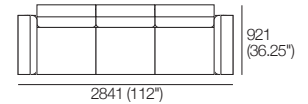

Package 3 Seater Low Arms

1x P2661, 3x C781, 3x AB570,
2x AB405