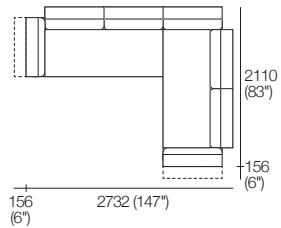

Neo Deluxe II

A4 2 Motion (2x Arms)

1x P1880, 1x P1721, 2x C1562,
5x AB570, 2x AB405 MOTION