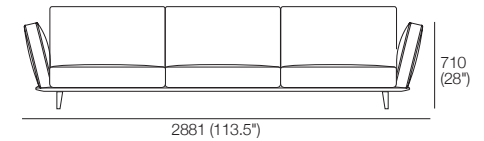

Neo II

KING[®]
LIVING

DT202.0035.V3

kingliving.com

Neo II

2 Seater 1 Arm P1721 (LH or RH)
Side View

2 Seater 1 Arm P1721 (LH or RH)
Components: 1x P1721, 2x C781,
2x AB570, 1x AB470

3 Seater 1 Arm P2502 (LH or RH)
Side View

3 Seater 1 Arm P2502 (LH or RH)
Components: 1x P2502, 3x C781,
3x AB570, 1x AB470

2 Seater P1880
Side View

2 Seater P1880
Components: 1x P1880, 2x C781,
2x AB570, 2x AB470

2 Seater P1880
Side View

3 Seater P2661
Components: 1x P2661, 3x C781,
3x AB570, 2x AB470