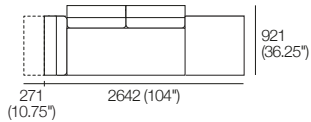

2.5 Seater 405 Arms All Motion

1x P2038, 2x C860, 2x B570W MOTION,
2x AB405 MOTION

3 Seater 405 Arms All Motion

1x P2661, 3x C781, 3x AB570 MOTION,
2x AB405 MOTION

2 Seater PLUS 1x Arm Motion

1x P2502, 1x C781D, 1x C1562,
1x AB570 MOTION, 2x AB570