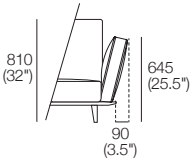

AB405
Front View