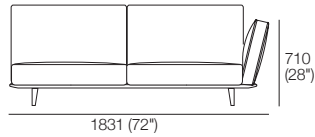

Neo II

KING[®]
LIVING

DT202.0035.V3

kingliving.com

Neo II

2 Seater 1 Arm P1721 (LH or RH)
Side View

2 Seater 1 Arm P1721 (LH or RH)
Components: 1x P1721, 2x C781,
2x AB570, 1x AB470

3 Seater 1 Arm P2502 (LH or RH)
Side View

3 Seater 1 Arm P2502 (LH or RH)
Components: 1x P2502, 3x C781,
3x AB570, 1x AB470

2 Seater P1880
Side View

2 Seater P1880
Components: 1x P1880, 2x C781,
2x AB570, 2x AB470

2 Seater P1880
Side View

3 Seater P2661
Components: 1x P2661, 3x C781,
3x AB570, 2x AB470