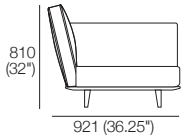

Neo II

KING[®]
LIVING

DT202.0035.V3

kingliving.com

Neo II

2 Seater 1 Arm P1721 (LH or RH)
Side View

2 Seater 1 Arm P1721 (LH or RH)
Components: 1x P1721, 2x C781,
2x AB570, 1x AB470

3 Seater 1 Arm P2502 (LH or RH)
Side View

3 Seater 1 Arm P2502 (LH or RH)
Components: 1x P2502, 3x C781,
3x AB570, 1x AB470

2 Seater P1880
Side View

2 Seater P1880
Components: 1x P1880, 2x C781,
2x AB570, 2x AB470

2 Seater P1880
Side View

3 Seater P2661
Components: 1x P2661, 3x C781,
3x AB570, 2x AB470