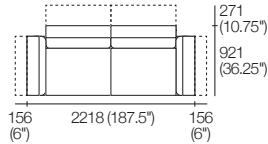

2.5 Seater 405 Arms All Motion

1x P2038, 2x C860, 2x B570W MOTION,
2x AB405 MOTION