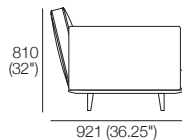

Neo Deluxe II

KING[®]
L I V I N G

DT2020062 V2

kingliving.com

Neo Deluxe II

2 Seater 1 Arm P1721 (LH or RH)
Side View

2 Seater 1 Arm P1721 (LH or RH)
Components: 1x P1721, 2x C781,
2x AB570, 1x AB470

3 Seater 1 Arm P2502 (LH or RH)
Side View

3 Seater 1 Arm P2502 (LH or RH)
Components: 1x P2502, 3x C781,
3x AB570, 1x AB470

2 Seater P1880
Side View

2 Seater P1880
Components: 1x P1880, 2x C781,
2x AB570, 2x AB470

2 Seater P1880
Side View

3 Seater P2661
Components: 1x P2661, 3x C781,
3x AB570, 2x AB470