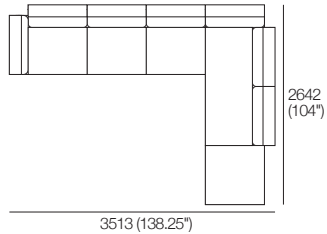

Package B1

2x P2502, 1x C1562, 3x C781, 1x C781D,
1x AB405, 6x AB570