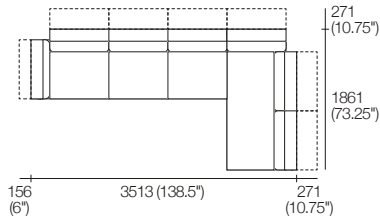

B7 All Motion

1x P2502, 1x P1721, 3x C781, 1x C1562,
6x AB570 MOTION, 1x AB405 MOTION