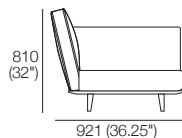

Neo Deluxe II

KING[®]
L I V I N G

DT2020062 V2

kingliving.com

Neo Deluxe II

2 Seater 1 Arm P1721 (LH or RH)
Side View

2 Seater 1 Arm P1721 (LH or RH)
Components: 1x P1721, 2x C781,
2x AB570, 1x AB470

3 Seater 1 Arm P2502 (LH or RH)
Side View

3 Seater 1 Arm P2502 (LH or RH)
Components: 1x P2502, 3x C781,
3x AB570, 1x AB470

2 Seater P1880
Side View

2 Seater P1880
Components: 1x P1880, 2x C781,
2x AB570, 2x AB470

2 Seater P1880
Side View

3 Seater P2661
Components: 1x P2661, 3x C781,
3x AB570, 2x AB470