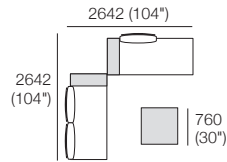

KingCove Packages

Package 3: Ceramic

Components: 2x Platform P1772-D760, 2x Seat Cushion C1520-D760, 3x Back BC760, 3x Back Frame B760, 2x Shelf Frame 252-D760, 2x Shelf Insert 252-D760 Ceramic, 1x Table Frame 760-D760, 1x Table Insert 760-D760 Ceramic, 1x Platform P760-D760

Package 3: Timber*

Components: *Timber Inserts replace Ceramic Inserts

Optional Extra

**Sun Lounge Brackets

Package 2 Seater

Components: 1x Platform P1520-D760, 1x Seat Cushion C1520-D760, 2x Back Frame B760, 2x Back BC760