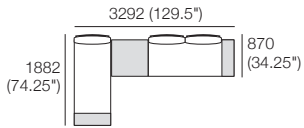

KingCove Packages

Package 3: Ceramic

Components: 2x Platform P1772-D760, 2x Seat Cushion C1520-D760, 3x Back BC760, 3x Back Frame B760, 2x Shelf Frame 252-D760, 2x Shelf Insert 252-D760 Ceramic, 1x Table Frame 760-D760, 1x Table Insert 760-D760 Ceramic, 1x Platform P760-D760

Package 3: Timber*

Components: *Timber Inserts replace Ceramic Inserts

Optional Extra

**Sun Lounge Brackets

Package 2 Seater

Components: 1x Platform P1520-D760, 1x Seat Cushion C1520-D760, 2x Back Frame B760, 2x Back BC760