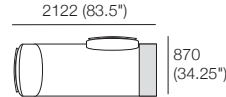

Optional Extra

**Sun Lounge Brackets

*with Sun Lounge Brackets