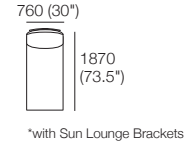

Optional Extra

**Sun Lounge Brackets

Package 6: Ceramic

Components: 1x Platform P1520-D760, 1x Platform P1772-D760, 2x Seat Cushion C1520-D760, 4x Back BC760, 4x Back Frame B760, 1x Shelf Frame 252-D760, 1x Shelf Insert 252-D760 Ceramic, 1x Platform P760-D760, 1x Table Frame 760-D760, 1x Table Insert 760-D760 Ceramic

Package 6: Timber*

Components: *Timber Inserts replace Ceramic Inserts