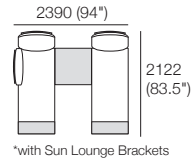

KingCove Packages

Package 3: Ceramic

Components: 2x Platform P1772-D760, 2x Seat Cushion C1520-D760, 3x Back BC760, 3x Back Frame B760, 2x Shelf Frame 252-D760, 2x Shelf Insert 252-D760 Ceramic, 1x Table Frame 760-D760, 1x Table Insert 760-D760 Ceramic, 1x Platform P760-D760

Package 3: Timber*

Components: *Timber Inserts replace Ceramic Inserts

Optional Extra

**Sun Lounge Brackets

Package 2 Seater

Components: 1x Platform P1520-D760, 1x Seat Cushion C1520-D760, 2x Back Frame B760, 2x Back BC760