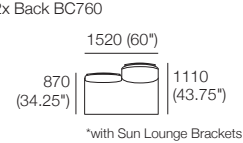

Optional Extra

**Sun Lounge Brackets

Package 6: Ceramic

Components: 1x Platform P1520-D760, 1x Platform P1772-D760, 2x Seat Cushion C1520-D760, 4x Back BC760, 4x Back Frame B760, 1x Shelf Frame 252-D760, 1x Shelf Insert 252-D760 Ceramic, 1x Platform P760-D760, 1x Table Frame 760-D760, 1x Table Insert 760-D760 Ceramic

Package 6: Timber*

Components: *Timber Inserts replace Ceramic Inserts