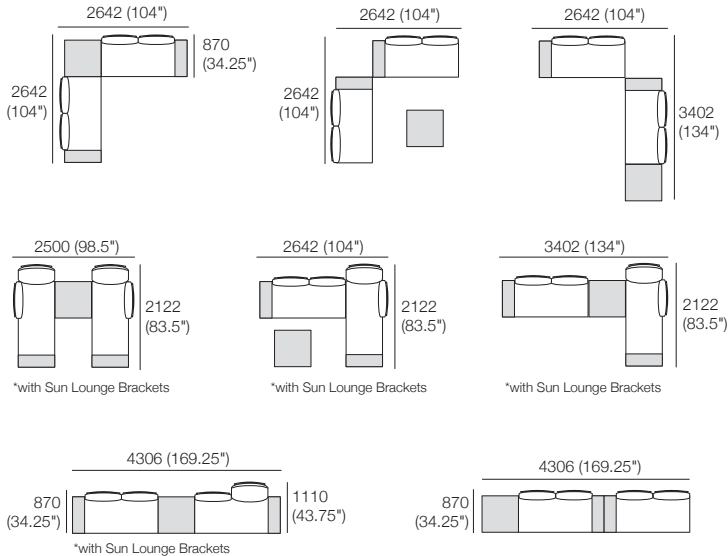

760
(30")

Table Insert

760-D760 Ceramic

760 (30")

760
(30")

Table Insert

760-D760 Timber

760 (30")

760
(30")

KingCove Packages

KING[®]
OUTDOOR

kingliving.com

KingCove Packages

Package 1: Ceramic

Components: 2x Platform P1772-D760, 2x Seat Cushion C1520-D760, 4x Back BC760, 4x Back Frame B760, 2x Shelf Frame 252-D760, 1x Table Frame 760-D760, 1x Platform P760-D760, 2x Shelf Insert 252-D760 Ceramic, 1x Table Insert 760-D760 Ceramic

Package 1: Timber*

Components: *Timber Inserts replace Ceramic Inserts

Optional Extra:

**Sun Lounge Brackets

Package 2: Ceramic

Components: 1x Platform P1772-D760, 1x Platform P2532-D760, 1x Seat Cushion C1520-D760, 2x Seat Cushion C1140-D760, 2x Back BC760, 2x Back Frame B760, 2x Back BC1140, 2x Back Frame B1140, 2x Shelf Frame 252-D760, 2x Shelf Insert 252-D760 Ceramic, 1x Table Frame 760-D760, 1x Table Insert 760-D760 Ceramic, 1x Platform P760-D760