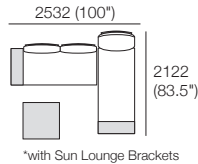

KingCove Packages

Package 3: Ceramic

Components: 2x Platform P1772-D760, 2x Seat Cushion C1520-D760, 3x Back BC760, 3x Back Frame B760, 2x Shelf Frame 252-D760, 2x Shelf Insert 252-D760 Ceramic, 1x Table Frame 760-D760, 1x Table Insert 760-D760 Ceramic, 1x Platform P760-D760

Package 3: Timber*

Components: *Timber Inserts replace Ceramic Inserts

Optional Extra

**Sun Lounge Brackets

Package 2 Seater

Components: 1x Platform P1520-D760, 1x Seat Cushion C1520-D760, 2x Back Frame B760, 2x Back BC760