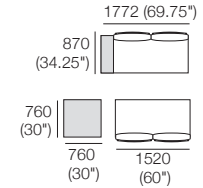

Optional Extra

**Sun Lounge Brackets

Effective January 2019. **Sun Lounge Brackets not included in Packages – price extra. Colours & Finishes Available: Platforms: Powder Coated (Salt or Rock). Frames: Powder Coated (Salt or Rock). Inserts: Ceramic (Slate or Pumice) or Timber. As King Living has a policy of continuous improvement, changes to products and specifications may be made without prior notice. Images and drawings are representative of design only. Any additional components and/or accessories shown are not included.