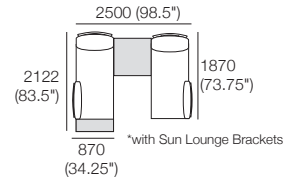

Optional Extra

**Sun Lounge Brackets

Effective January 2019. **Sun Lounge Brackets not included in Packages – price extra. Colours & Finishes Available: Platforms: Powder Coated (Salt or Rock). Frames: Powder Coated (Salt or Rock). Inserts: Ceramic (Slate or Pumice) or Timber. As King Living has a policy of continuous improvement, changes to products and specifications may be made without prior notice. Images and drawings are representative of design only. Any additional components and/or accessories shown are not included.