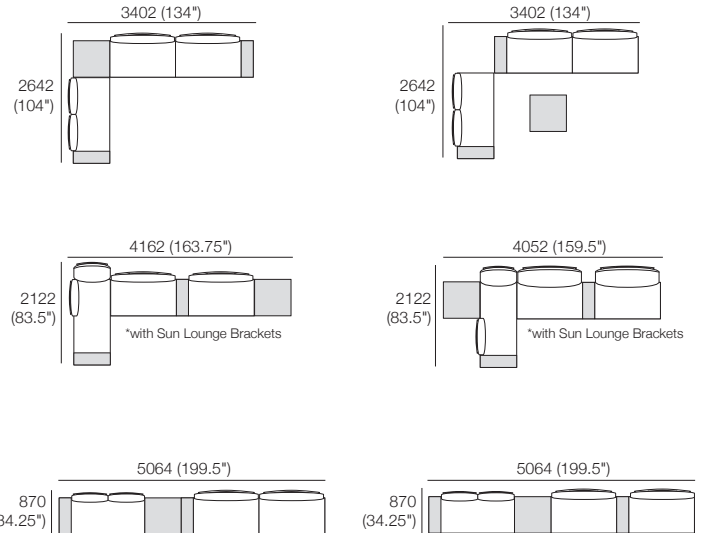

Optional Extra:

**Sun Lounge Brackets

Effective January 2019. **Sun Lounge Brackets not included in Packages – price extra. Colours & Finishes Available: Platforms: Powder Coated (Salt or Rock). Frames: Powder Coated (Salt or Rock). Inserts: Ceramic (Slate or Pumice) or Timber. As King Living has a policy of continuous improvement, changes to products and specifications may be made without prior notice. Images and drawings are representative of design only. Any additional components and/or accessories shown are not included.