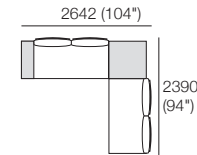

Optional Extra

**Sun Lounge Brackets

Effective January 2019. **Sun Lounge Brackets not included in Packages – price extra. Colours & Finishes Available: Platforms: Powder Coated (Salt or Rock). Frames: Powder Coated (Salt or Rock). Inserts: Ceramic (Slate or Pumice) or Timber. As King Living has a policy of continuous improvement, changes to products and specifications may be made without prior notice. Images and drawings are representative of design only. Any additional components and/or accessories shown are not included.