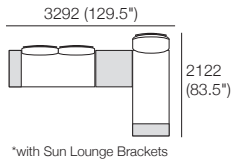

KingCove Packages

Package 3: Ceramic

Components: 2x Platform P1772-D760, 2x Seat Cushion C1520-D760, 3x Back BC760, 3x Back Frame B760, 2x Shelf Frame 252-D760, 2x Shelf Insert 252-D760 Ceramic, 1x Table Frame 760-D760, 1x Table Insert 760-D760 Ceramic, 1x Platform P760-D760

Package 3: Timber*

Components: *Timber Inserts replace Ceramic Inserts

Optional Extra

**Sun Lounge Brackets

Package 2 Seater

Components: 1x Platform P1520-D760, 1x Seat Cushion C1520-D760, 2x Back Frame B760, 2x Back BC760