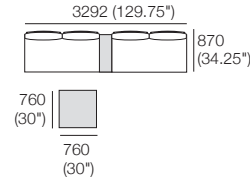

Optional Extra

**Sun Lounge Brackets

Effective January 2019. **Sun Lounge Brackets not included in Packages – price extra. Colours & Finishes Available: Platforms: Powder Coated (Salt or Rock). Frames: Powder Coated (Salt or Rock). Inserts: Ceramic (Slate or Pumice) or Timber. As King Living has a policy of continuous improvement, changes to products and specifications may be made without prior notice. Images and drawings are representative of design only. Any additional components and/or accessories shown are not included.