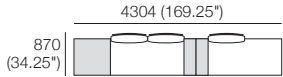

KingCove Packages

Package 3: Ceramic

Components: 2x Platform P1772-D760, 2x Seat Cushion C1520-D760, 3x Back BC760, 3x Back Frame B760, 2x Shelf Frame 252-D760, 2x Shelf Insert 252-D760 Ceramic, 1x Table Frame 760-D760, 1x Table Insert 760-D760 Ceramic, 1x Platform P760-D760

Package 3: Timber*

Components: *Timber Inserts replace Ceramic Inserts

Optional Extra

**Sun Lounge Brackets

Package 2 Seater

Components: 1x Platform P1520-D760, 1x Seat Cushion C1520-D760, 2x Back Frame B760, 2x Back BC760