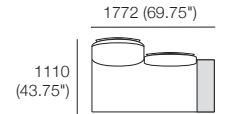

Package 5: Timber*

Components: *Timber Inserts replace Ceramic Inserts

Optional Extra

**Sun Lounge Brackets

*with Sun Lounge Brackets

*with Sun Lounge Brackets

Package: KingCove Table 760-D760 Ceramic

Components: 1x Table Frame 760-D760, 1x Table Insert 760-D760 Ceramic, 1x Platform P760-D760