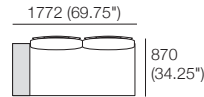

Optional Extra

**Sun Lounge Brackets

*with Sun Lounge Brackets