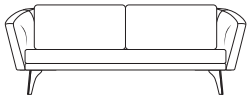

2.5 STR ABU A

Components: 1x 2.5 STR Base Angled-MIX,
1x 2.5 STR ABU Angled, 2x BC965

860
(34")

W2565 (101") D970 (38")