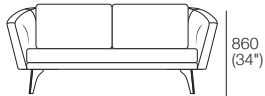

King Boulevard Settings

2 STR ABU A

Components: 1x 2 STR Base Angled-MIX,
1x 2 STR ABU Angled, 2x BC770

860
(34")

W2180 (86") D970 (38")