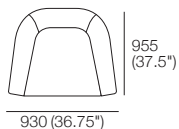

King Boulevard

Leather Stitching Detail

Armchair

Top View