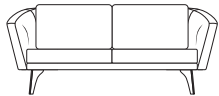

2 STR ABU A SEP

Components: 1x 2 STR Base Angled SEP-MIX,
1x 2 STR ABU Angled, 2x BC770

860
(34")

W2180 (86") D970 (38")