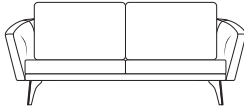

2.5 STR ABU A SEP H

Components: 1x 2.5 STR Base Angled SEP-MIX,
1x 2.5 STR ABU Angled, 2x BC965H

950
(37.5")

W2565 (101") D970 (38")