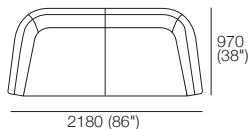

### Armchair

Top View

Front View

Back View

Side View

### Armchair Cushion

Available in Leather only

Front View

Back View

555  
(22")

570 (22.5")

### 2 Seater

Top View

Front View

Back View

Side View