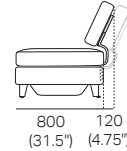

Delta III

KING[®]
L I V I N G

kingliving.com

Delta III Components

Chair
(Square + Back)

S Chair
(S Square + Back)

Back AE
Back View

Side View Positions
STD / Deep Position

STD Position

Deep Position

Circle 1380 (Swivel)
1x Base 1380,
1x Back B1380

S Circle 1380 (Storage – No Swivel)
1x Base S 1380,
1x Back B1380

Box Arm

Box Arm Smart

Box Arm Compact

Box Arm Compact Smart