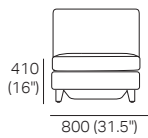

S Chair + Box Arms Compact

S Chair + Box Arm Compact
+ Platform Table CRES

S Chair + Box Arm Compact
+ Platform Table REC

S Chair + Box Arms Compact
+ Arm Table CRES (or Arm Charge Table CRES)

S Chair (Storage)
(S Square + Back)

S Chair + Box Arms

S Chair + Box Arm
+ Platform Table CRES

S Chair + Box Arm
+ Platform Table REC

S Chair + Box Arms
+ Arm Table CRES (or Arm Charge Table CRES)

DT2016313 v19

Effective January 2019. *Use Magic Joiner M105. **Seat Depths: STD Position 920 (36.25") / Deep Position 1010 (39.75"). As King Living has a policy of continuous improvement, changes to products and specifications may be made without prior notice. Images and drawings are representative of design only. Accessories not included.