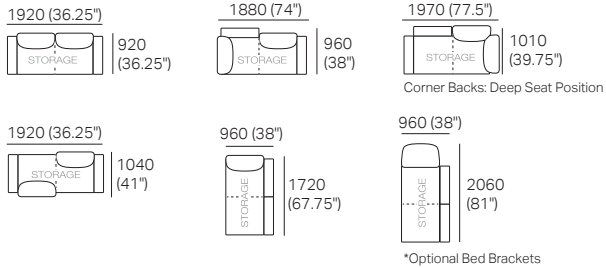

Delta III Packages

Package: 2 STR DLX Storage AE

Components: 1x S 1600 Rectangle, 2x Back AE, 2x Box Arm AE
Configurations: