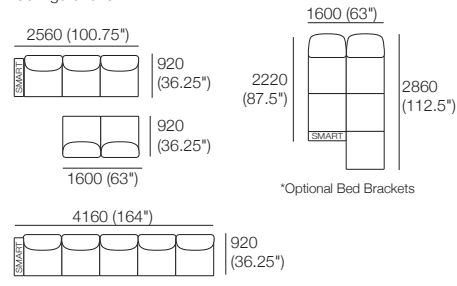

Delta III Packages

Package: 6 SEP AE

Components: 1x 3STR Base SEP, 1x 2STR Base SEP,
5x Back AE, 1x Box Arm
Configurations:

Package: 6 SEP SMART AE

Components: 1x 3STR Base SEP, 1x 2STR Base SEP,
5x Back AE, 1x Box Arm SMART
Configurations: