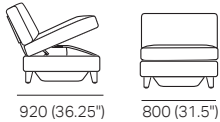

Delta III

KING[®]
L I V I N G

kingliving.com

Delta III Components

Chair
(Square + Back)

S Chair
(S Square + Back)

Back AE
Back View

Side View Positions
STD / Deep Position

STD Position

Deep Position

Circle 1380 (Swivel)
1x Base 1380,
1x Back B1380

S Circle 1380 (Storage – No Swivel)
1x Base S 1380,
1x Back B1380

Box Arm

Box Arm Smart

Box Arm Compact

Box Arm Compact Smart