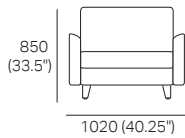

Chair
+ Box Arms Compact