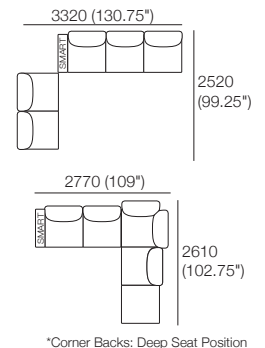

Delta III Packages

Package: 6 SEP AE

Components: 1x 3STR Base SEP, 1x 2STR Base SEP,
5x Back AE, 1x Box Arm
Configurations:

Package: 6 SEP SMART AE

Components: 1x 3STR Base SEP, 1x 2STR Base SEP,
5x Back AE, 1x Box Arm SMART
Configurations: