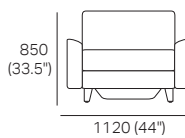

S Chair + Box Arms Compact

S Chair + Box Arm Compact
+ Platform Table CRES

S Chair + Box Arm Compact
+ Platform Table REC

S Chair + Box Arms Compact
+ Arm Table CRES (or Arm Charge Table CRES)

S Chair (Storage)
(S Square + Back)

S Chair + Box Arms

S Chair + Box Arm
+ Platform Table CRES

S Chair + Box Arm
+ Platform Table REC

S Chair + Box Arms
+ Arm Table CRES (or Arm Charge Table CRES)

DT2016313 v19

Effective January 2019. *Use Magic Joiner M105. **Seat Depths: STD Position 920 (36.25") / Deep Position 1010 (39.75"). As King Living has a policy of continuous improvement, changes to products and specifications may be made without prior notice. Images and drawings are representative of design only. Accessories not included.