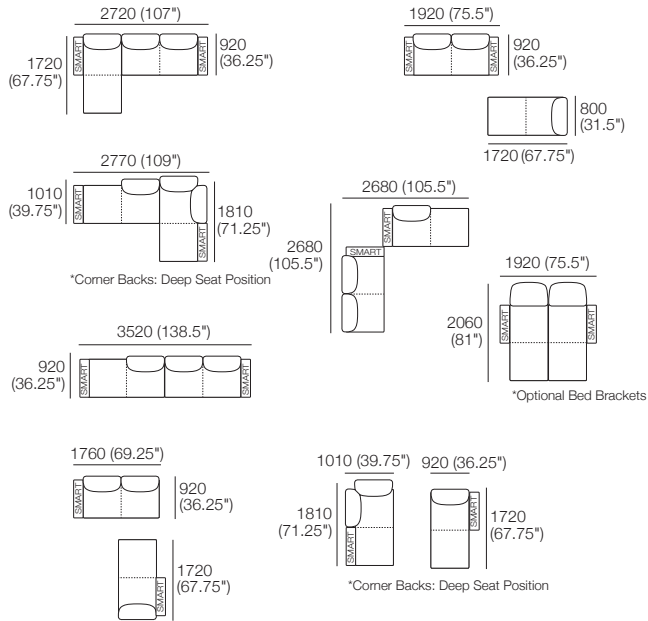

Components: 2x Rectangle, 3x Back AE, 2x Box Arm

Configurations:

Delta III Packages

Package: 1 Deluxe SMART AE

Components: 2x Rectangle, 3x Back AE, 2x Box Arm SMART

Configurations:

Package: 2S Storage AE

Components: 1x S 800 Rectangle, 1x S 1600 Rectangle, 3x Back AE

Configurations:

Package: Delta III Circle Sofa 1380

Components: 1x Circle Base 1380,

1x Circle Back B1380,

2x Panama Cushion Square

(Swivel)

W1520 (60") D1470d (58")

Package: Delta III Storage Circle Sofa 1380