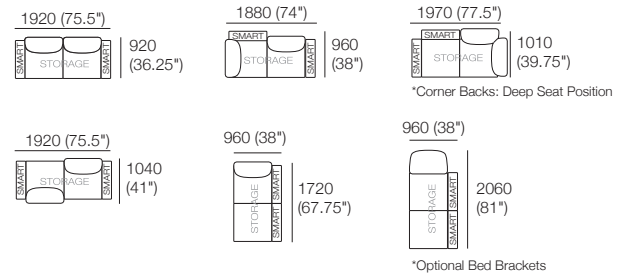

Package: 2 STR Storage DLX SEP SMART AE

Components: 1x 2STR Base SEP 1600 Storage, 2x Back AE, 2x Delta III Box Arm SMART
Configurations: