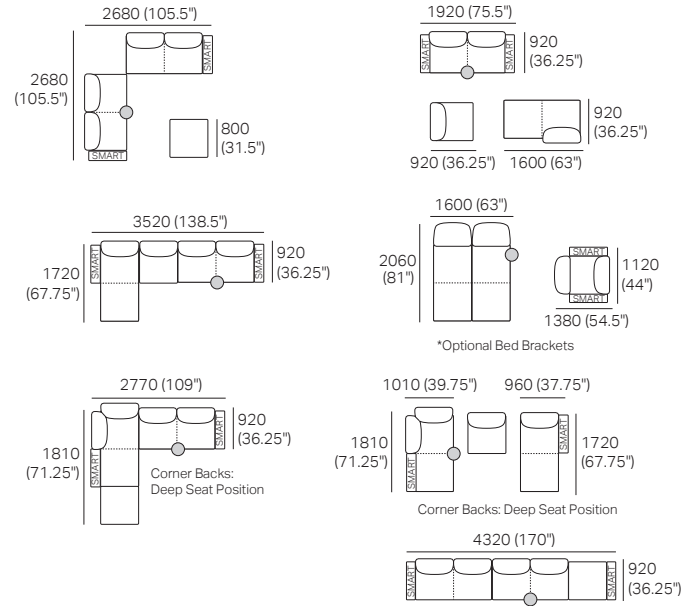

Package 3T Deluxe SMART AE (with FREE Square or FREE Storage)

Components: 2x Rectangle, 4x Back AE, 2x Box Arm SMART, 1x Platform Table RND Timber
Configurations: Shown with Free Square