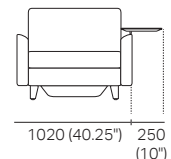

Chair
(Square + Back)

Chair + Box Arms

Chair + Box Arm
+ Platform Table CRES

Chair + Box Arm
+ Platform Table REC

Chair + Box Arms, + Arm Table CRES
(or Arm Charge Table CRES)

S Chair (Storage)
(S Square + Back)

S Chair + Box Arms Compact

S Chair + Box Arm Compact
+ Platform Table CRES

S Chair + Box Arm Compact
+ Platform Table REC

S Chair + Box Arms Compact
+ Arm Table CRES (or Arm Charge Table CRES)

S Chair (Storage)
(S Square + Back)

S Chair + Box Arms

S Chair + Box Arm
+ Platform Table CRES

S Chair + Box Arm
+ Platform Table REC

S Chair + Box Arms
+ Arm Table CRES (or Arm Charge Table CRES)

DT2016313 v19

Effective January 2019. *Use Magic Joiner M105. **Seat Depths: STD Position 920 (36.25") / Deep Position 1010 (39.75"). As King Living has a policy of continuous improvement, changes to products and specifications may be made without prior notice. Images and drawings are representative of design only. Accessories not included.