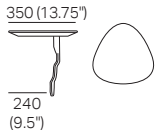

Delta III

KING[®]
L I V I N G

kingliving.com

Delta III Components

Chair
(Square + Back)

S Chair
(S Square + Back)

Back AE
Back View

Side View Positions
STD / Deep Position

STD Position

Deep Position

Circle 1380 (Swivel)
1x Base 1380,
1x Back B1380

S Circle 1380 (Storage – No Swivel)
1x Base S 1380,
1x Back B1380

Box Arm

Box Arm Smart

Box Arm Compact

Box Arm Compact Smart

SMART Pocket Accessory
Arm Table CRES

SMART Pocket Accessory
Arm Charge Table CRES

Platform Table CRES

Platform Table REC
Depth 800

Angled Leg
(STD)

Adjustable Leg
(Optional)

Bed Bracket

Delta III Components