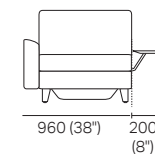

S Chair + Box Arms Compact

S Chair + Box Arm Compact
+ Platform Table CRES

S Chair + Box Arm Compact
+ Platform Table REC

S Chair + Box Arms Compact
+ Arm Table CRES (or Arm Charge Table CRES)

S Chair (Storage)
(S Square + Back)

S Chair + Box Arms

S Chair + Box Arm
+ Platform Table CRES

S Chair + Box Arm
+ Platform Table REC

S Chair + Box Arms
+ Arm Table CRES (or Arm Charge Table CRES)

DT2016313 v19

Effective January 2019. *Use Magic Joiner M105. **Seat Depths: STD Position 920 (36.25") / Deep Position 1010 (39.75"). As King Living has a policy of continuous improvement, changes to products and specifications may be made without prior notice. Images and drawings are representative of design only. Accessories not included.