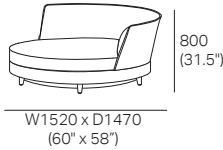

Delta III

KING[®]
L I V I N G

kingliving.com

Delta III Components

Chair
(Square + Back)

S Chair
(S Square + Back)

Back AE
Back View

Side View Positions
STD / Deep Position

STD Position

Deep Position

Circle 1380 (Swivel)
1x Base 1380,
1x Back B1380

S Circle 1380 (Storage – No Swivel)
1x Base S 1380,
1x Back B1380

Box Arm

Box Arm Smart

Box Arm Compact

Box Arm Compact Smart

SMART Pocket Accessory
Arm Table CRES

SMART Pocket Accessory
Arm Charge Table CRES

Platform Table CRES

Platform Table REC
Depth 800

Angled Leg
(STD)

Adjustable Leg
(Optional)

Bed Bracket

Delta III Components