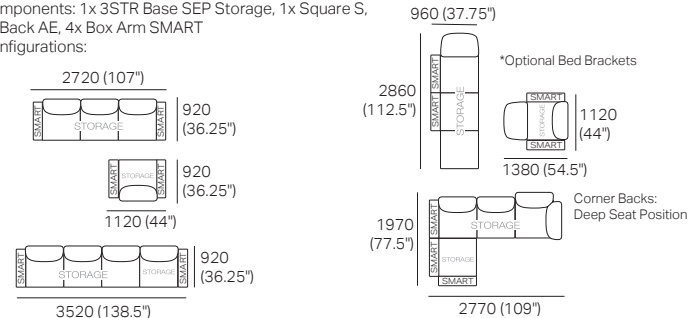

Package 8S Storage SEP SMART AE:

Components: 1x 3STR Base SEP Storage, 1x Square S, 4x Back SMART, 4x Box Arm SMART
Configurations: