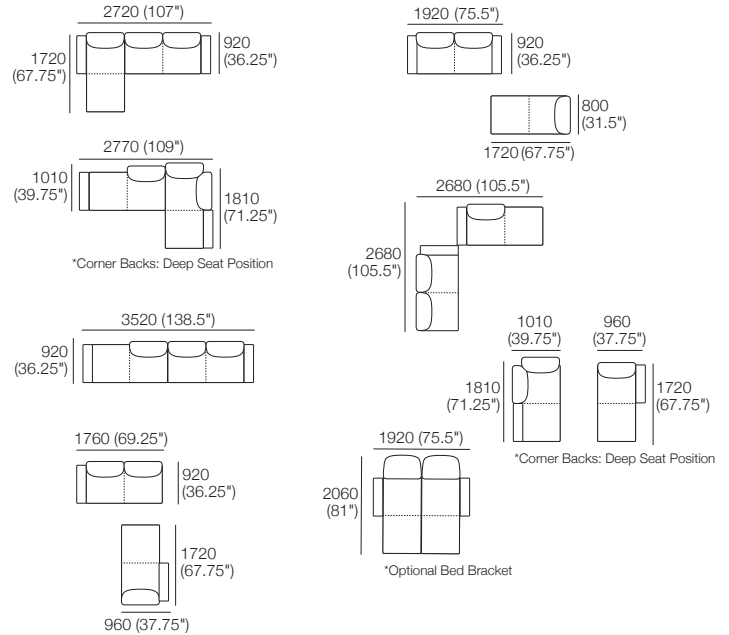

Package: 1 Deluxe AE

Components: 2x Rectangle, 3x Back AE, 2x Box Arm

Configurations: