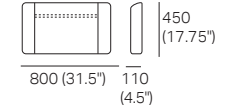

STD Position

Deep Position

Circle 1380 (Swivel)
1x Base 1380,
1x Back B1380

S Circle 1380 (Storage – No Swivel)
1x Base S 1380,
1x Back B1380

Box Arm

Box Arm Smart

Box Arm Compact

Box Arm Compact Smart