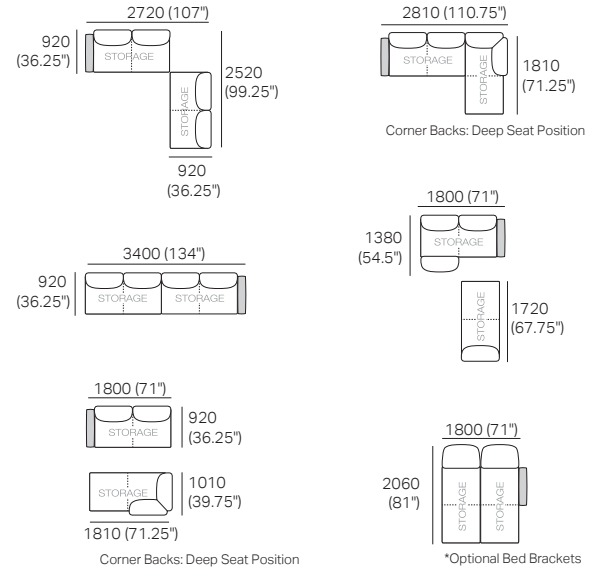

Package 3S (Storage) AE (with FREE Storage)

Components: 1x Rectangle S 800, 1x Rectangle S 1600,
4x Back AE, 1x Platform Table REC Timber
Configurations: