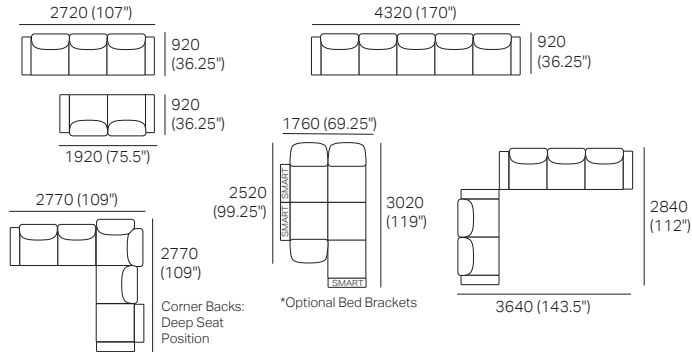

S Chair + Box Arms

S Chair + Box Arm
+ Platform Table CRES

S Chair + Box Arm
+ Platform Table REC

S Chair + Box Arms
+ Arm Table CRES (or Arm Charge Table CRES)

DT2016313 v19

Effective January 2019. *Use Magic Joiner M105. **Seat Depths: STD Position 920 (36.25") / Deep Position 1010 (39.75"). As King Living has a policy of continuous improvement, changes to products and specifications may be made without prior notice. Images and drawings are representative of design only. Accessories not included.

Delta III Packages

KING[®]
L I V I N G

kingliving.com

Delta III Packages

Package 7 SEP AE:

Components: 1x 3STR Base SEP, 1x 2STR Base SEP, 5x Back AE, 4x Box Arm
Configurations:

Package 8 SEP AE:

Components: 1x 3STR Base SEP, 1x Square, 4x Back AE, 4x Box Arm
Configurations: