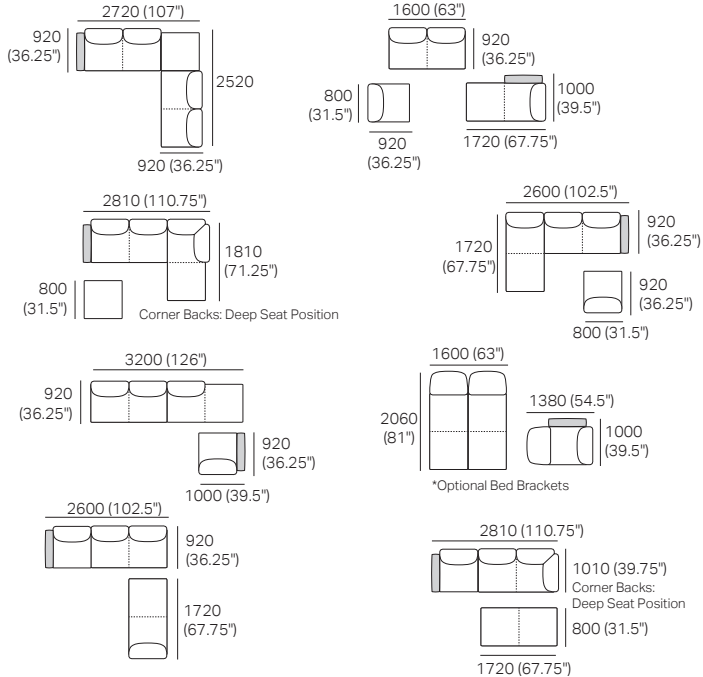

Delta III Packages

KING[®]
L I V I N G

kingliving.com

Delta III Packages

Package 3 AE (with FREE Square or FREE Storage)

Components: 2x Rectangle, 4x Back AE, 1x Platform Table REC Timber,
Configurations: Shown with Free Square