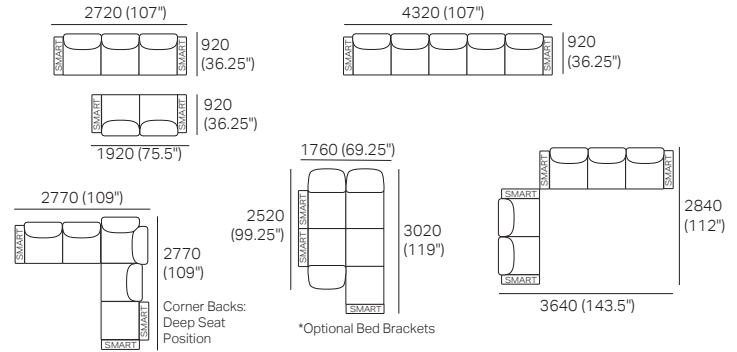

Package 7 SEP SMART AE:

Components: 1x 3STR Base SEP, 1x 2STR Base SEP, 5x Back AE, 4x Box Arm SMART
Configurations: