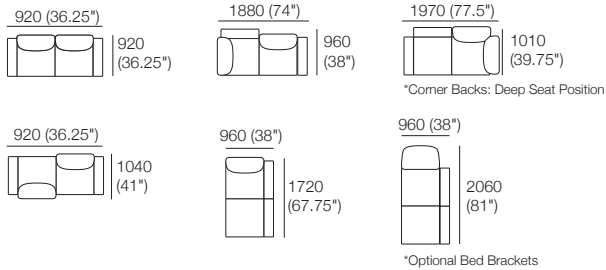

Delta III Packages

Package: 2 STR DLX SEP AE

Components: 1x 2STR Base SEP, 2x Back AE, 2x Delta III Box Arm
Configurations: