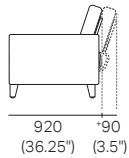

Rectangles End View

Square (No Storage)

Square S (Storage)

Rectangle Leather (Seam) / Fabric (No Seam)

2STR Base SEP Separate Seat Cushions

3STR Base SEP Separate Seat Cushions

SEP Bases End View

Rectangle S 800 Leather (Seam) / Fabric (No Seam)

Rectangle S 1600 Leather (Seam) / Fabric (No Seam)

2STR Base SEP 800 Storage Separate Seat Cushions

2STR Base SEP 1600 Storage Separate Seat Cushions

3STR Base SEP Storage Separate Seat Cushions

Delta III

Chair
(Square + Back)

Chair
+ Box Arms Compact

Chair + Box Arm Compact
+ Platform Table CRES

Chair + Box Arm Compact
+ Platform Table REC

Chair + Box Arms Compact, + Arm Table CRES
(or Arm Charge Table CRES)