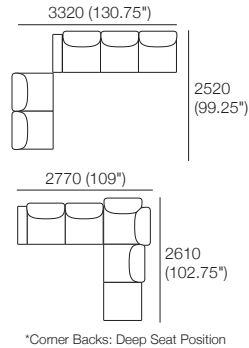

Delta III Packages

Package: 6 SEP AE

Components: 1x 3STR Base SEP, 1x 2STR Base SEP,
5x Back AE, 1x Box Arm
Configurations: