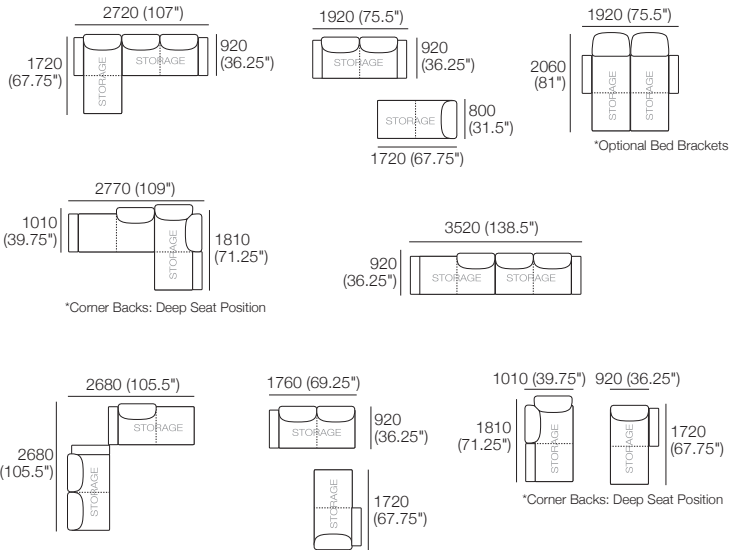

Configurations:

Package: Delta III Circle Sofa 1380

Components: 1x Circle Base 1380,

1x Circle Back B1380,

2x Panama Cushion Square

(Swivel)

W1520 (60") D1470d (58")

Package: Delta III Storage Circle Sofa 1380

Components: 1x Circle Base S 1380,

1x Circle Back B1380,

2x Panama Cushion Square

(Storage - No Swivel)

W1520 (60") D1470d (58")

Delta III Packages

Package: 2S Deluxe Storage AE

Components: 1x S 800 Rectangle, 1x S 1600 Rectangle, 3x Back AE, 2x Box Arm Configurations: