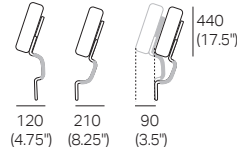

Delta III

KING[®]
L I V I N G

kingliving.com

Delta III Components

Chair
(Square + Back)

S Chair
(S Square + Back)

Back AE
Back View

Side View Positions
STD / Deep Position

STD Position

Deep Position

Circle 1380 (Swivel)
1x Base 1380,
1x Back B1380

S Circle 1380 (Storage – No Swivel)
1x Base S 1380,
1x Back B1380

Box Arm

Box Arm Smart

Box Arm Compact

Box Arm Compact Smart

SMART Pocket Accessory
Arm Table CRES

SMART Pocket Accessory
Arm Charge Table CRES

Platform Table CRES

Platform Table REC
Depth 800

Angled Leg
(STD)

Adjustable Leg
(Optional)

Bed Bracket

Delta III Components