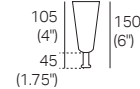

SMART Pocket Accessory
Arm Table CRES

SMART Pocket Accessory
Arm Charge Table CRES

Platform Table CRES

Platform Table REC
Depth 800

Angled Leg
(STD)

Adjustable Leg
(Optional)

Bed Bracket

Delta III Components