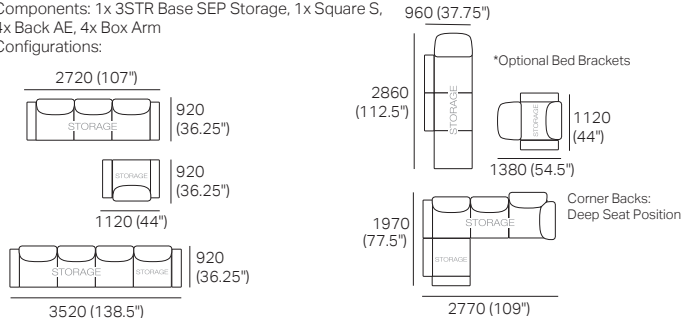

Delta III Packages

Package 7S Storage SEP AE:

Components: 1x 3STR Base SEP Storage, 1x 2STR Base SEP 1600 Storage, 5x Back AE, 4x Box Arm
Configurations:

Package 8S Storage SEP AE:

Components: 1x 3STR Base SEP Storage, 1x Square S, 4x Back AE, 4x Box Arm
Configurations: