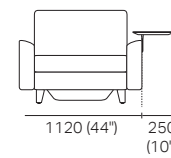

S Chair + Box Arms

S Chair + Box Arm
+ Platform Table CRES

S Chair + Box Arm
+ Platform Table REC

S Chair + Box Arms
+ Arm Table CRES (or Arm Charge Table CRES)

DT2016313 v19

Effective January 2019. *Use Magic Joiner M105. **Seat Depths: STD Position 920 (36.25") / Deep Position 1010 (39.75"). As King Living has a policy of continuous improvement, changes to products and specifications may be made without prior notice. Images and drawings are representative of design only. Accessories not included.