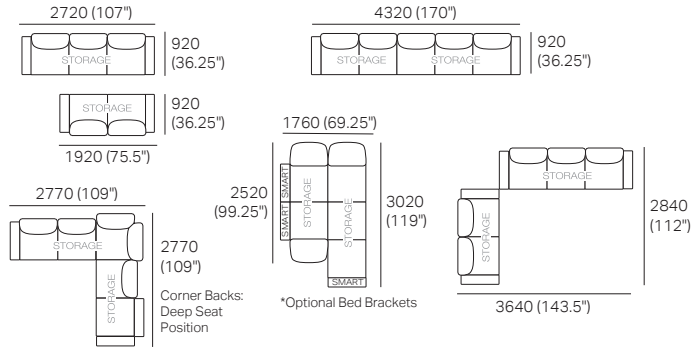

Delta III Packages

Package 7S Storage SEP AE:

Components: 1x 3STR Base SEP Storage, 1x 2STR Base SEP 1600 Storage, 5x Back AE, 4x Box Arm
Configurations: