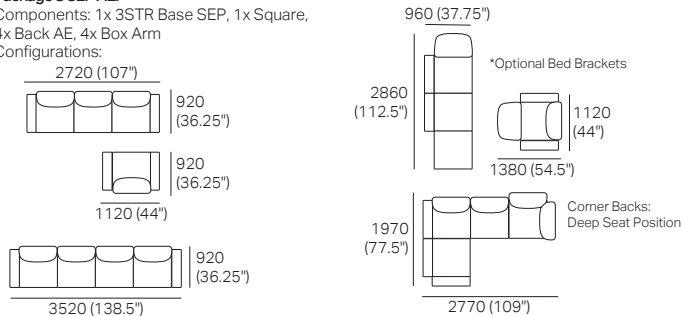

S Chair + Box Arms

S Chair + Box Arm
+ Platform Table CRES

S Chair + Box Arm
+ Platform Table REC

S Chair + Box Arms
+ Arm Table CRES (or Arm Charge Table CRES)

DT2016313 v19

Effective January 2019. *Use Magic Joiner M105. **Seat Depths: STD Position 920 (36.25") / Deep Position 1010 (39.75"). As King Living has a policy of continuous improvement, changes to products and specifications may be made without prior notice. Images and drawings are representative of design only. Accessories not included.

Delta III Packages

KING[®]
L I V I N G

kingliving.com

Delta III Packages

Package 7 SEP AE:

Components: 1x 3STR Base SEP, 1x 2STR Base SEP, 5x Back AE, 4x Box Arm
Configurations:

Package 8 SEP AE:

Components: 1x 3STR Base SEP, 1x Square, 4x Back AE, 4x Box Arm
Configurations: