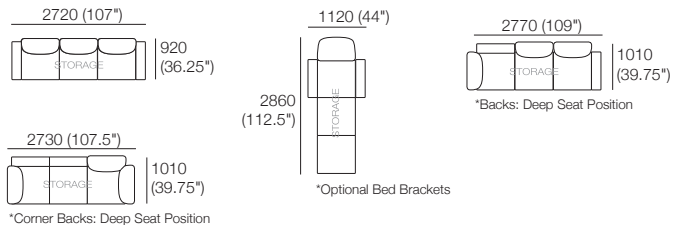

Delta III Packages

Package: 3 STR Deluxe SEP AE

Components: 1x 3STR Base SEP, 3x Back AE, 2x Box Arm
Configurations:

Package: 3 STR Storage Deluxe SEP AE

Components: 1x 3STR Base SEP Storage, 3x Back AE, 2x Box Arm. Configurations: