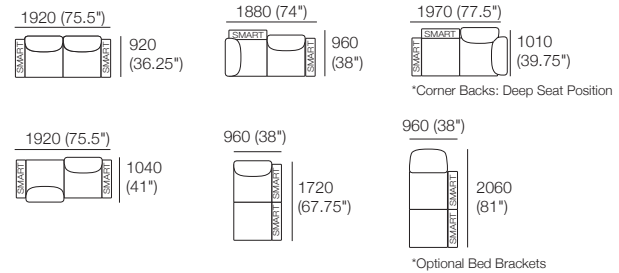

Package: 2 STR DLX SEP SMART AE

Components: 1x 2STR Base SEP, 2x Back AE, 2x Delta III Box Arm SMART
Configurations: