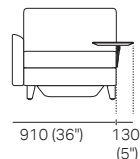

Chair
(Square + Back)

Chair
+ Box Arms Compact

Chair + Box Arm Compact
+ Platform Table CRES

Chair + Box Arm Compact
+ Platform Table REC

Chair + Box Arms Compact, + Arm Table CRES
(or Arm Charge Table CRES)

Chair
(Square + Back)

Chair + Box Arms

Chair + Box Arm
+ Platform Table CRES

Chair + Box Arm
+ Platform Table REC

Chair + Box Arms, + Arm Table CRES
(or Arm Charge Table CRES)

S Chair (Storage)
(S Square + Back)

S Chair + Box Arms Compact

S Chair + Box Arm Compact
+ Platform Table CRES

S Chair + Box Arm Compact
+ Platform Table REC

S Chair + Box Arms Compact
+ Arm Table CRES (or Arm Charge Table CRES)

S Chair (Storage)
(S Square + Back)

S Chair + Box Arms

S Chair + Box Arm
+ Platform Table CRES

S Chair + Box Arm
+ Platform Table REC

S Chair + Box Arms
+ Arm Table CRES (or Arm Charge Table CRES)

DT2016313 v19

Effective January 2019. *Use Magic Joiner M105. **Seat Depths: STD Position 920 (36.25") / Deep Position 1010 (39.75"). As King Living has a policy of continuous improvement, changes to products and specifications may be made without prior notice. Images and drawings are representative of design only. Accessories not included.