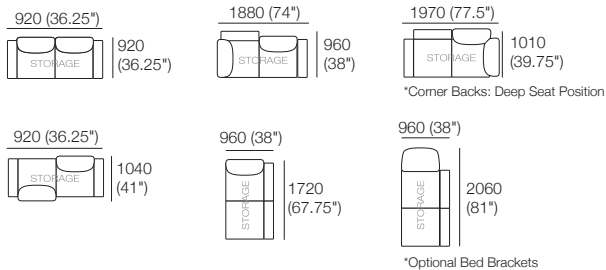

Package: 2 STR Storage DLX SEP AE

Components: 1x 2STR Base SEP 1600 Storage, 2x Back AE, 2x Delta III Box Arm
Configurations: