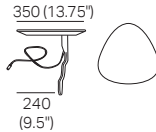

STD Position

Deep Position

Circle 1380 (Swivel)
1x Base 1380,
1x Back B1380

S Circle 1380 (Storage – No Swivel)
1x Base S 1380,
1x Back B1380

Box Arm

Box Arm Smart

Box Arm Compact

Box Arm Compact Smart

SMART Pocket Accessory
Arm Table CRES

SMART Pocket Accessory
Arm Charge Table CRES

Platform Table CRES

Platform Table REC
Depth 800

Angled Leg
(STD)

Adjustable Leg
(Optional)

Bed Bracket

Delta III Components