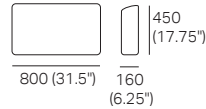

STD Position

Deep Position

Circle 1380 (Swivel)
1x Base 1380,
1x Back B1380

S Circle 1380 (Storage – No Swivel)
1x Base S 1380,
1x Back B1380

Box Arm

Box Arm Smart

Box Arm Compact

Box Arm Compact Smart