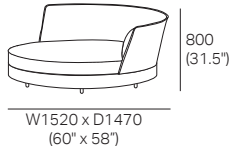

Delta III

KING[®]
L I V I N G

kingliving.com

Delta III Components

Chair
(Square + Back)

S Chair
(S Square + Back)

Back AE
Back View

Side View Positions
STD / Deep Position

STD Position

Deep Position

Circle 1380 (Swivel)
1x Base 1380,
1x Back B1380

S Circle 1380 (Storage – No Swivel)
1x Base S 1380,
1x Back B1380

Box Arm

Box Arm Smart

Box Arm Compact

Box Arm Compact Smart