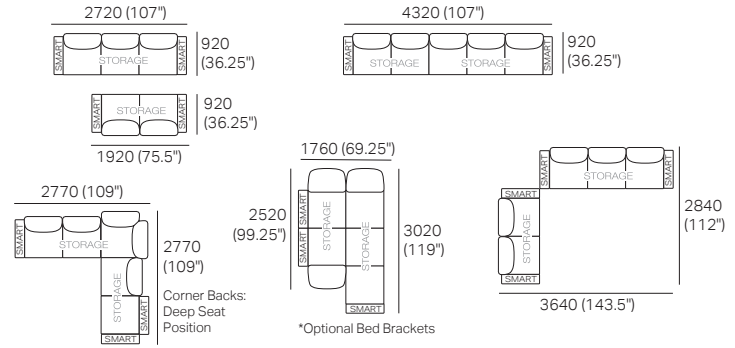

Package 7S Storage SEP SMART AE:

Components: 1x 3STR Base SEP Storage, 1x 2STR Base SEP 1600 Storage, 5x Back SMART, 4x Box Arm SMART
Configurations: