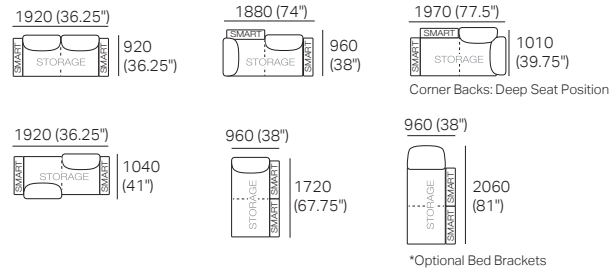

Delta III Packages

Package: 2 STR DLX Storage AE

Components: 1x S 1600 Rectangle, 2x Back AE, 2x Box Arm AE
Configurations:

Package: 2 STR DLX Storage SMART AE

Components: 1x S 1600 Rectangle, 2x Back AE, 2x Box Arm SMART
Configurations: