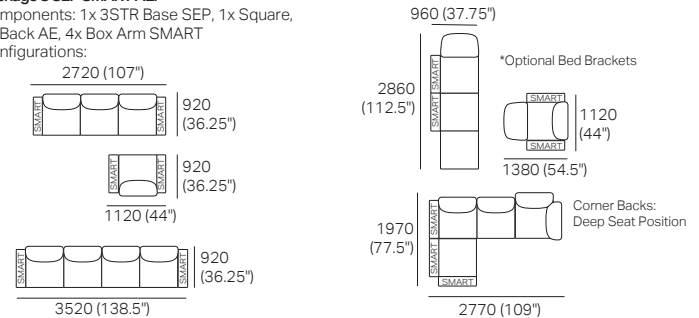

Package 8 SEP SMART AE:

Components: 1x 3STR Base SEP, 1x Square, 4x Back AE, 4x Box Arm SMART
Configurations: