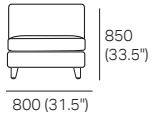

Delta III

KING[®]
L I V I N G

kingliving.com

Delta III Components

Chair
(Square + Back)

S Chair
(S Square + Back)

Back AE
Back View

Side View Positions
STD / Deep Position

STD Position

Deep Position

Circle 1380 (Swivel)
1x Base 1380,
1x Back B1380

S Circle 1380 (Storage – No Swivel)
1x Base S 1380,
1x Back B1380

Box Arm

Box Arm Smart

Box Arm Compact

Box Arm Compact Smart