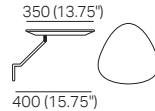

Platform Table CRES