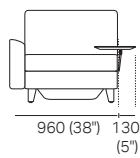

Chair
(Square + Back)

Chair + Box Arms

Chair + Box Arm
+ Platform Table CRES

Chair + Box Arm
+ Platform Table REC

Chair + Box Arms, + Arm Table CRES
(or Arm Charge Table CRES)

S Chair (Storage)
(S Square + Back)

S Chair + Box Arms Compact

S Chair + Box Arm Compact
+ Platform Table CRES

S Chair + Box Arm Compact
+ Platform Table REC

S Chair + Box Arms Compact
+ Arm Table CRES (or Arm Charge Table CRES)

S Chair (Storage)
(S Square + Back)

S Chair + Box Arms

S Chair + Box Arm
+ Platform Table CRES

S Chair + Box Arm
+ Platform Table REC

S Chair + Box Arms
+ Arm Table CRES (or Arm Charge Table CRES)

DT2016313 v19

Effective January 2019. *Use Magic Joiner M105. **Seat Depths: STD Position 920 (36.25") / Deep Position 1010 (39.75"). As King Living has a policy of continuous improvement, changes to products and specifications may be made without prior notice. Images and drawings are representative of design only. Accessories not included.