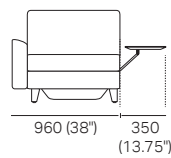

Chair
(Square + Back)

Chair + Box Arms

Chair + Box Arm
+ Platform Table CRES

Chair + Box Arm
+ Platform Table REC

Chair + Box Arms, + Arm Table CRES
(or Arm Charge Table CRES)

S Chair (Storage)
(S Square + Back)

S Chair + Box Arms Compact

S Chair + Box Arm Compact
+ Platform Table CRES

S Chair + Box Arm Compact
+ Platform Table REC

S Chair + Box Arms Compact
+ Arm Table CRES (or Arm Charge Table CRES)

S Chair (Storage)
(S Square + Back)

S Chair + Box Arms

S Chair + Box Arm
+ Platform Table CRES

S Chair + Box Arm
+ Platform Table REC

S Chair + Box Arms
+ Arm Table CRES (or Arm Charge Table CRES)

DT2016313 v19

Effective January 2019. *Use Magic Joiner M105. **Seat Depths: STD Position 920 (36.25") / Deep Position 1010 (39.75"). As King Living has a policy of continuous improvement, changes to products and specifications may be made without prior notice. Images and drawings are representative of design only. Accessories not included.