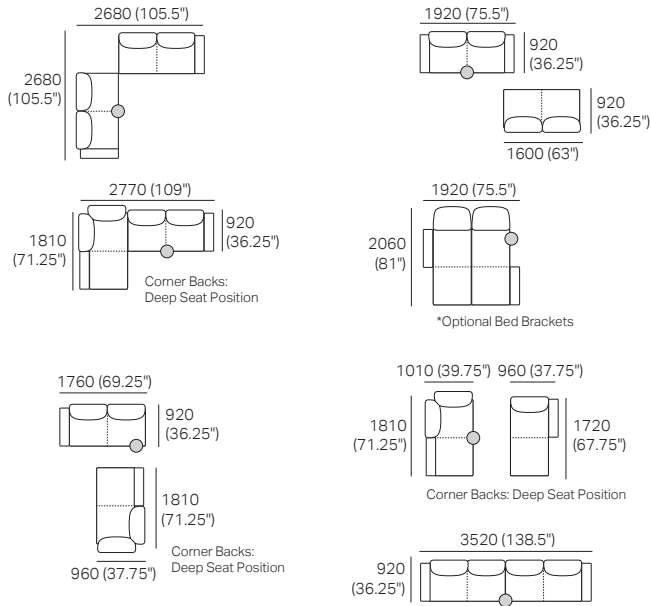

Package 3S (Storage) AE (with FREE Storage)

Components: 1x Rectangle S 800, 1x Rectangle S 1600,
4x Back AE, 1x Platform Table REC Timber
Configurations:

Delta III Packages

Package 3T Deluxe AE (with FREE Square or FREE Storage)

Components: 2x Rectangle, 4x Back AE, 2x Box Arm, 1x Platform Table RND Timber
Configurations:

Package 3T Deluxe SMART AE (with FREE Square or FREE Storage)

Components: 2x Rectangle, 4x Back AE, 2x Box Arm SMART, 1x Platform Table RND Timber
Configurations: Shown with Free Square