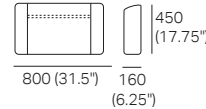

STD Position

Deep Position

Circle 1380 (Swivel)
1x Base 1380,
1x Back B1380

S Circle 1380 (Storage – No Swivel)
1x Base S 1380,
1x Back B1380

Box Arm

Box Arm Smart

Box Arm Compact

Box Arm Compact Smart