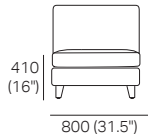

Delta III

Chair
(Square + Back)