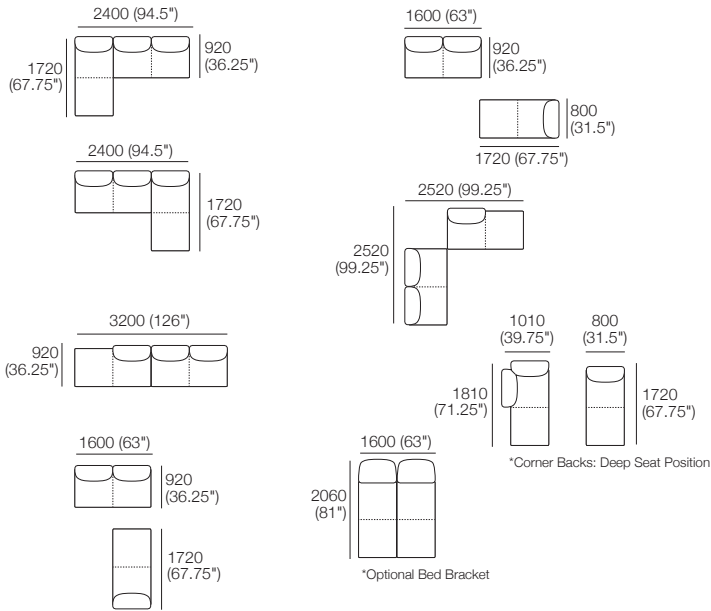

Delta III Packages

KING[®]
L I V I N G

kingliving.com

Delta III Packages

Package: 1 AE

Components: 2x Rectangle, 3x Back AE

Configurations:

Package: 1 Deluxe AE