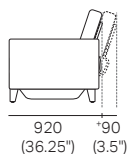

Chair
(Square + Back)

Chair + Box Arms

Chair + Box Arm
+ Platform Table CRES

Chair + Box Arm
+ Platform Table REC

Chair + Box Arms, + Arm Table CRES
(or Arm Charge Table CRES)

S Chair (Storage)
(S Square + Back)

S Chair + Box Arms Compact

S Chair + Box Arm Compact
+ Platform Table CRES

S Chair + Box Arm Compact
+ Platform Table REC

S Chair + Box Arms Compact
+ Arm Table CRES (or Arm Charge Table CRES)

S Chair (Storage)
(S Square + Back)

S Chair + Box Arms

S Chair + Box Arm
+ Platform Table CRES

S Chair + Box Arm
+ Platform Table REC

S Chair + Box Arms
+ Arm Table CRES (or Arm Charge Table CRES)

DT2016313 v19

Effective January 2019. *Use Magic Joiner M105. **Seat Depths: STD Position 920 (36.25") / Deep Position 1010 (39.75"). As King Living has a policy of continuous improvement, changes to products and specifications may be made without prior notice. Images and drawings are representative of design only. Accessories not included.