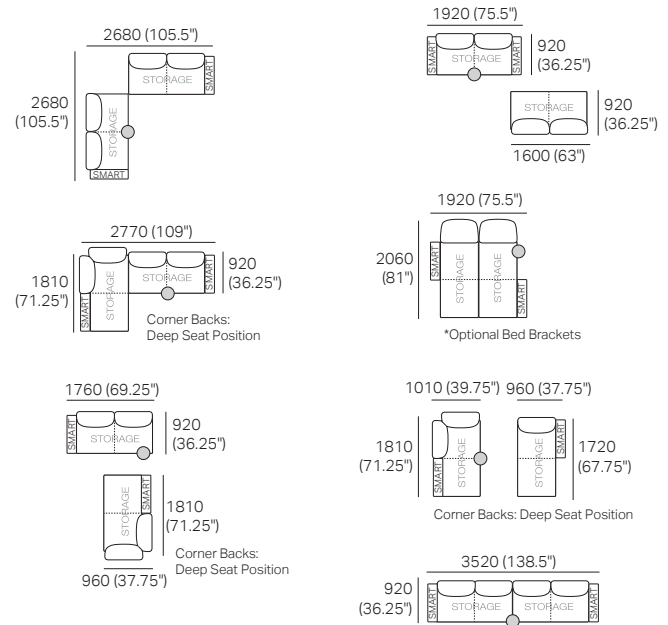

Package 3T Deluxe Storage SMART AE (with FREE Storage)

Components: 1x S 800 Rectangle, 1x S 1600 Rectangle, 4x Back AE,
2x Box Arm SMART, 1x Platform Table RND Timber
Configurations: