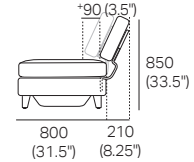

Delta III

KING[®]
L I V I N G

kingliving.com

Delta III Components

Chair
(Square + Back)

S Chair
(S Square + Back)

Back AE
Back View

Side View Positions
STD / Deep Position

STD Position

Deep Position

Circle 1380 (Swivel)
1x Base 1380,
1x Back B1380

S Circle 1380 (Storage – No Swivel)
1x Base S 1380,
1x Back B1380

Box Arm

Box Arm Smart

Box Arm Compact

Box Arm Compact Smart

SMART Pocket Accessory
Arm Table CRES

SMART Pocket Accessory
Arm Charge Table CRES

Platform Table CRES

Platform Table REC
Depth 800

Angled Leg
(STD)

Adjustable Leg
(Optional)

Bed Bracket

Delta III Components