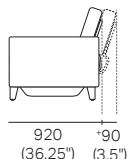

Chair
(Square + Back)

Chair
+ Box Arms Compact

Chair + Box Arm Compact
+ Platform Table CRES

Chair + Box Arm Compact
+ Platform Table REC

Chair + Box Arms Compact, + Arm Table CRES
(or Arm Charge Table CRES)

Chair
(Square + Back)

Chair + Box Arms

Chair + Box Arm
+ Platform Table CRES

Chair + Box Arm
+ Platform Table REC

Chair + Box Arms, + Arm Table CRES
(or Arm Charge Table CRES)

S Chair (Storage)
(S Square + Back)

S Chair + Box Arms Compact

S Chair + Box Arm Compact
+ Platform Table CRES

S Chair + Box Arm Compact
+ Platform Table REC

S Chair + Box Arms Compact
+ Arm Table CRES (or Arm Charge Table CRES)

S Chair (Storage)
(S Square + Back)

S Chair + Box Arms

S Chair + Box Arm
+ Platform Table CRES

S Chair + Box Arm
+ Platform Table REC

S Chair + Box Arms
+ Arm Table CRES (or Arm Charge Table CRES)

DT2016313 v19

Effective January 2019. *Use Magic Joiner M105. **Seat Depths: STD Position 920 (36.25") / Deep Position 1010 (39.75"). As King Living has a policy of continuous improvement, changes to products and specifications may be made without prior notice. Images and drawings are representative of design only. Accessories not included.