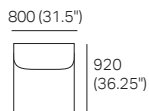

Package Chair:

Components: 1x Square, 1x Back