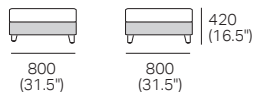

Bracket Reverses for Deep Seat Position

Calypso III – KingRope Base

Glass Top or Soft Top

Square

Sunlounge Brackets

Reclined Position

Calypso III RND STD

Glass Top (H290) or Soft Top (H305)