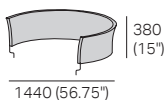

Bracket Reverses for Deep Seat Position

Calypso III – KingRope Base

Glass Top or Soft Top

Square

Sunlounge Brackets

Reclined Position

Calypso III RND STD

Glass Top (H290) or Soft Top (H305)

Chair

(Square + Back)

Arm

Side View

Front View Top View

Calypso III RND MED

Glass Top (H300) or Soft Top (H315)

Circle 1380

(Swivel Base, No Storage)

Circle 1380 Back

(Not sold separately)

Cushions

(Arm, Round, Bolster)

Calypso III RND HIGH

Glass Top (H460) or Soft Top (H475)

Arm Table Rectangle