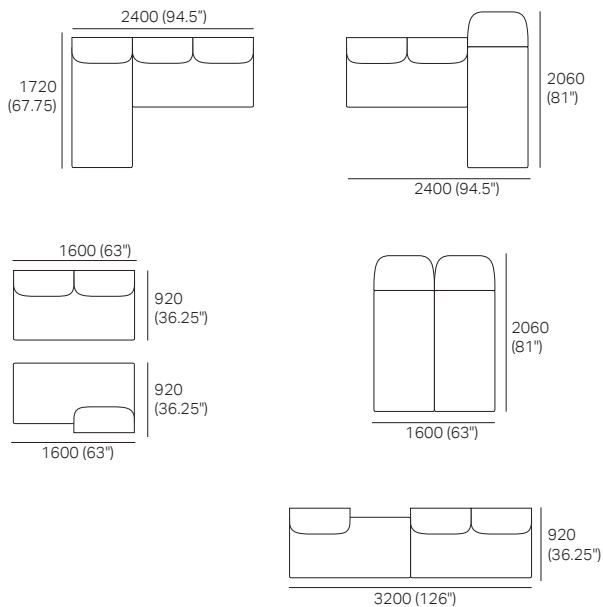

(Swivel Base, No Storage)

Circle 1380 Back

(Not sold separately)

Cushions

(Arm, Round, Bolster)

Calypso III RND HIGH

Glass Top (H460) or Soft Top (H475)

Arm Table Rectangle

Swivel Table Round

Delta Outdoor III Packages

With KingRope™

KING[®]
OUTDOOR

Delta Outdoor III Packages

Package 1

Components: 2x Rectangles, 3x Backs,
2x Free Sun Lounge Brackets
Configurations:

Package 1 Premium

Components: 2x Rectangles, 3x Backs,
2x Free Sun Lounge Brackets, 2x Arms
Configurations:

Delta Outdoor III Packages

Package 3 Premium

Components: 2x Rectangles, 4x Backs, 2x Free Sun Lounge Brackets, 2x Arms Plus: 1x Calypso III Coffee Table (W800 x D800 x H420)
Configurations: