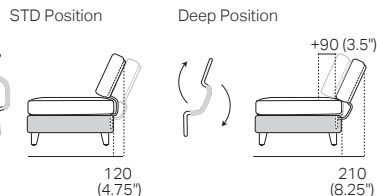

Delta Outdoor III

With KingRope™

KING[®]
OUTDOOR

Delta Outdoor III

Rectangle

Back

Back View

Back Bracket

Bracket Reverses for Deep Seat Position

Calypso III – KingRope Base

Glass Top or Soft Top

Square

Sunlounge Brackets

Reclined Position

Calypso III RND STD

Glass Top (H290) or Soft Top (H305)