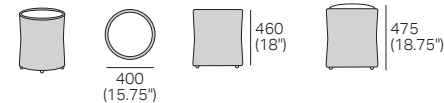

Chair

(Square + Back)

Arm

Side View

Front View Top View

Calypso III RND MED

Glass Top (H300) or Soft Top (H315)

Circle 1380

(Swivel Base, No Storage)

Circle 1380 Back

(Not sold separately)

Cushions

(Arm, Round, Bolster)

Calypso III RND HIGH

Glass Top (H460) or Soft Top (H475)

Arm Table Rectangle

Swivel Table Round

Delta Outdoor III Packages

With KingRope™

KING[®]
OUTDOOR

Delta Outdoor III Packages

Package 1

Components: 2x Rectangles, 3x Backs,
2x Free Sun Lounge Brackets
Configurations:

Package 1 Premium

Components: 2x Rectangles, 3x Backs,
2x Free Sun Lounge Brackets, 2x Arms
Configurations:

Delta Outdoor III Packages

Package 3 Premium

Components: 2x Rectangles, 4x Backs, 2x Free Sun Lounge Brackets, 2x Arms Plus: 1x Calypso III Coffee Table (W800 x D800 x H420)
Configurations: