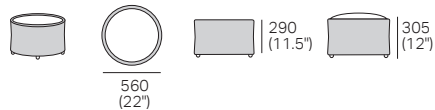

Bracket Reverses for Deep Seat Position

Calypso III – KingRope Base

Glass Top or Soft Top

Square

Sunlounge Brackets

Reclined Position

Calypso III RND STD

Glass Top (H290) or Soft Top (H305)