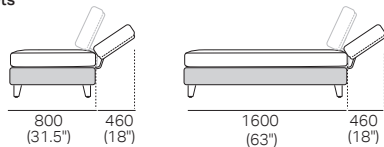

Bracket Reverses for Deep Seat Position

Calypso III – KingRope Base

Glass Top or Soft Top

Square

Sunlounge Brackets

Reclined Position

Calypso III RND STD

Glass Top (H290) or Soft Top (H305)