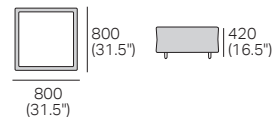

Delta Outdoor III

With KingRope™

KING[®]
OUTDOOR

Delta Outdoor III

Rectangle

Back

Back View

Back Bracket

Bracket Reverses for Deep Seat Position

Calypso III – KingRope Base

Glass Top or Soft Top

Square

Sunlounge Brackets

Reclined Position

Calypso III RND STD

Glass Top (H290) or Soft Top (H305)