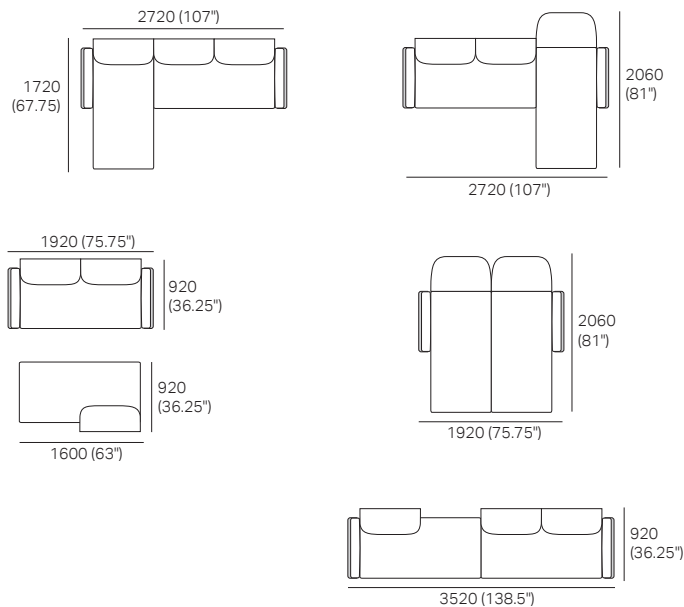

(Swivel Base, No Storage)

Circle 1380 Back

(Not sold separately)

Cushions

(Arm, Round, Bolster)

Calypso III RND HIGH

Glass Top (H460) or Soft Top (H475)

Arm Table Rectangle

Swivel Table Round

Delta Outdoor III Packages

With KingRope™

KING[®]
OUTDOOR

Delta Outdoor III Packages

Package 1

Components: 2x Rectangles, 3x Backs,
2x Free Sun Lounge Brackets
Configurations:

Package 1 Premium

Components: 2x Rectangles, 3x Backs,
2x Free Sun Lounge Brackets, 2x Arms
Configurations:

Delta Outdoor III Packages

Package 3 Premium

Components: 2x Rectangles, 4x Backs, 2x Free Sun Lounge Brackets, 2x Arms Plus: 1x Calypso III Coffee Table (W800 x D800 x H420)
Configurations: