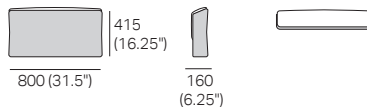

Chair

(Square + Back)

Arm

Side View

Front View Top View

Calypso III RND MED

Glass Top (H300) or Soft Top (H315)

Circle 1380