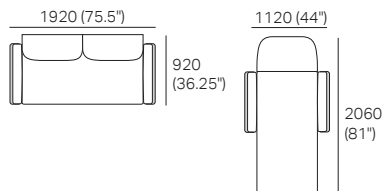

Package 2 Seater Premium

Components: 1x Rectangle, 2x Backs, 2x Arms