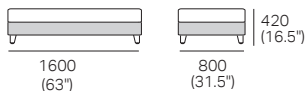

Delta Outdoor III

With KingRope™

KING[®]
OUTDOOR

Delta Outdoor III

Rectangle

Back

Back View

Back Bracket