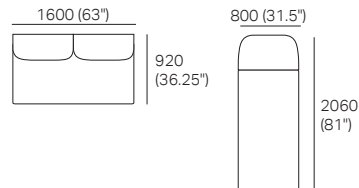

Package Circle Sofa 1380

Components: 1x Circle 1380, 1x Circle 1380 Back, 3x PanamaO

Package Chair:

Components: 1x Square, 1x Back

Package 2 Seater

Components: 1x Rectangle, 2x Backs

Package 2 Seater Premium