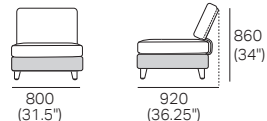

Bracket Reverses for Deep Seat Position

Calypso III – KingRope Base

Glass Top or Soft Top

Square

Sunlounge Brackets

Reclined Position

Calypso III RND STD

Glass Top (H290) or Soft Top (H305)

Chair

(Square + Back)

Arm

Side View

Front View Top View

Calypso III RND MED

Glass Top (H300) or Soft Top (H315)

Circle 1380