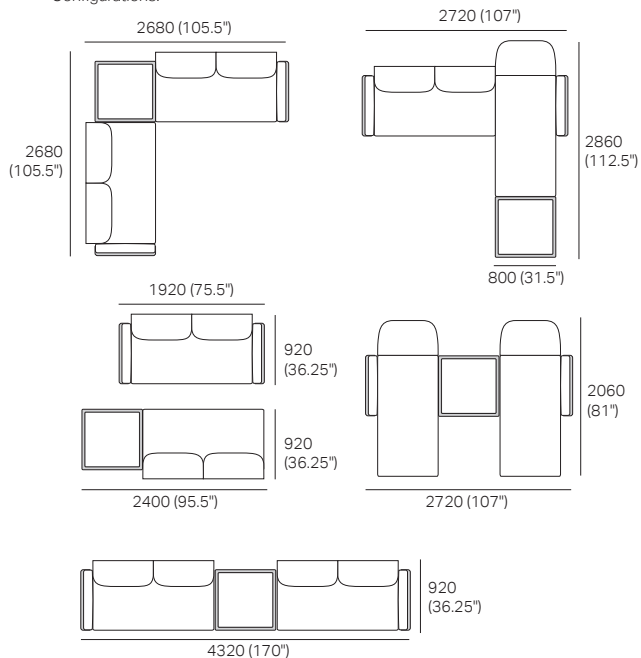

(Swivel Base, No Storage)

Circle 1380 Back

(Not sold separately)

Cushions

(Arm, Round, Bolster)

Calypso III RND HIGH

Glass Top (H460) or Soft Top (H475)

Arm Table Rectangle

Swivel Table Round

Delta Outdoor III Packages

With KingRope™

KING[®]
OUTDOOR

Delta Outdoor III Packages

Package 1

Components: 2x Rectangles, 3x Backs,
2x Free Sun Lounge Brackets
Configurations:

Package 1 Premium

Components: 2x Rectangles, 3x Backs,
2x Free Sun Lounge Brackets, 2x Arms
Configurations:

Delta Outdoor III Packages

Package 3 Premium

Components: 2x Rectangles, 4x Backs, 2x Free Sun Lounge Brackets, 2x Arms Plus: 1x Calypso III Coffee Table (W800 x D800 x H420)
Configurations: