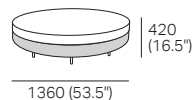

Bracket Reverses for Deep Seat Position

Calypso III – KingRope Base

Glass Top or Soft Top

Square

Sunlounge Brackets

Reclined Position

Calypso III RND STD

Glass Top (H290) or Soft Top (H305)

Chair

(Square + Back)

Arm

Side View

Front View Top View

Calypso III RND MED

Glass Top (H300) or Soft Top (H315)

Circle 1380

(Swivel Base, No Storage)

Circle 1380 Back

(Not sold separately)

Cushions

(Arm, Round, Bolster)

Calypso III RND HIGH

Glass Top (H460) or Soft Top (H475)

Arm Table Rectangle