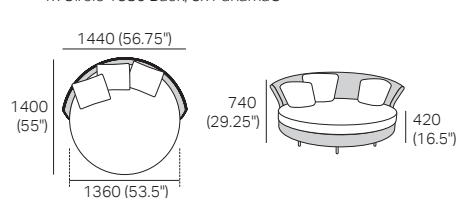

Package Circle Sofa 1380

Components: 1x Circle 1380, 1x Circle 1380 Back, 3x PanamaO