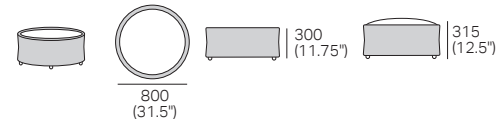

Bracket Reverses for Deep Seat Position

Calypso III – KingRope Base

Glass Top or Soft Top

Square

Sunlounge Brackets

Reclined Position

Calypso III RND STD

Glass Top (H290) or Soft Top (H305)

Chair

(Square + Back)

Arm

Side View

Front View Top View

Calypso III RND MED

Glass Top (H300) or Soft Top (H315)

Circle 1380

(Swivel Base, No Storage)

Circle 1380 Back

(Not sold separately)

Cushions

(Arm, Round, Bolster)

Calypso III RND HIGH

Glass Top (H460) or Soft Top (H475)

Arm Table Rectangle

Swivel Table Round

Delta Outdoor III Packages

With KingRope™

KING[®]
OUTDOOR

Delta Outdoor III Packages

Package 1

Components: 2x Rectangles, 3x Backs,
2x Free Sun Lounge Brackets
Configurations:

Package 1 Premium