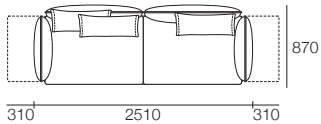

Package: 3STR STD 2FlexAB

Components: 1x 3STR Base STD, 2x AB1155 Fixed, 2x AB770 Flex, 3x BC770