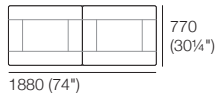

2STR Deep

2.5STR STD

2.5STR Deep

3STR STD

3STR Deep

Angle Chaise STD

Arms/Backs* Fixed

H580 (22 3/4")