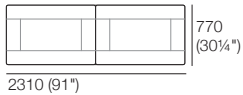

2STR Deep

2.5STR STD

2.5STR Deep

3STR STD

3STR Deep

Angle Chaise STD

Arms/Backs* Fixed

H580 (22 3/4")