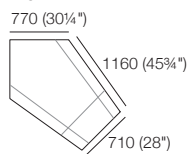

2STR Deep

2.5STR STD

2.5STR Deep

3STR STD

3STR Deep

Angle Chaise STD

Arms/Backs* Fixed

H580 (22 3/4")