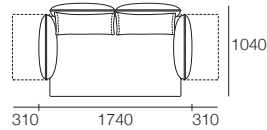

Package: 2STR Deep 2FlexAB

Components: 1x 2STR Base Deep, 2x AB770 Fixed, 2x AB770 Flex, 2x BC770