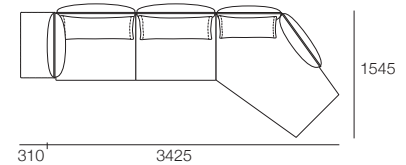

Package: 5

1x 2.5STR Base STD, 1x Angle Chaise STD,
2x AB940 Fixed, 2x AB770 Fixed, 1x AB770 Flex,
2x BC940, 1x BC770

Configurations: