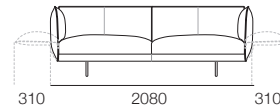

2.5 STR Front View
STD or DEEP Platform
Back: AB940 (Fixed)