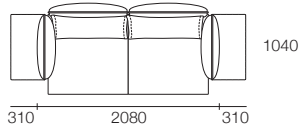

Zaza Packages

Package: 2.5STR DEEP 2FlexAB

1x 2.5STR Base DEEP, 2x AB940Fixed,
2x AB770Flex, 2x BC940

Package: 2.5STR DEEP 4FixAB

1x 2.5STR Base DEEP, 2x AB940Fixed,
2x AB770Fixed, 2x BC940