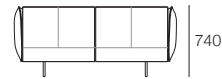

Zaza Components

with Leather Stitching Detail

2 STR / 2.5 STR / 3 STR Side View
STD Platform
Arm: AB770 (Fixed or Flex)

2 STR / 2.5 STR / 3 STR Side View
DEEP Platform
Arm: AB770 (Fixed or Flex)

2 STR / 2.5 STR / 3 STR Side View
DEEP Platform
Arm: AB940 (Fixed)

2 STR Front View
STD or DEEP Platform
Back: AB770 (Fixed or Flex)

2 STR Back View
STD or DEEP Platform
Back: AB770 (Fixed or Flex)

2.5 STR Front View
STD or DEEP Platform
Back: AB940 (Fixed)

2.5 STR Back View
STD or DEEP Platform
Back: AB940 (Fixed)