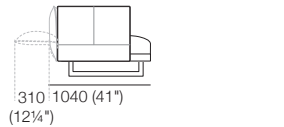

2 STR / 2.5 STR / 3 STR Side View
DEEP Platform
Arm: AB770 (Fixed or Flex)