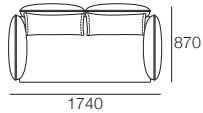

DT2017427 V12

Effective June 2018. *Arms/Backs & Platform Compatibility: **AB770 Arms:** (2 STR; 2.5 STR; 3 STR). **AB770 Backs:** (2 STR; 3 STR). **AB940 Arms:** (2 STR DEEP; 2.5 STR DEEP; 3 STR DEEP). **AB940 Backs:** (2.5 STR). **AB1155 Backs:** (3 STR). **Chaises:** **2 STR, 3 STR and Angle Chaise STD:** (AB770 for STD Arm/Back. AB1155 for Long Arm/Back). **Chaise 2.5 STR:** (AB770 for STD Arm/Back. AB940 for Long Arm/Back). The maximum usage weight for the AB770Flex is 15kg. As King Living has a policy of continuous improvement, changes to products and specifications may be made without prior notice. Images and drawings are representative of design only. Accessories not included.

Zaza Packages

KING[®]
L I V I N G

kingliving.com

Zaza Packages

Package: 2STR STD 4FixAB

Components: 1x 2STR Base STD, 4x AB770 Fixed, 2x BC770

Package: 2STR Deep 4FixAB

Components: 1x 2STR Base Deep, 4x AB770 Fixed, 2x BC770