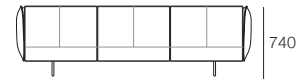

3 STR Back View
STD or DEEP Platform
Back: AB770 (Fixed or Flex)