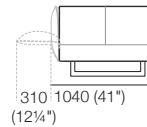

Zaza Components

with Leather Stitching Detail

2 STR / 2.5 STR / 3 STR Side View
STD Platform
Arm: AB770 (Fixed or Flex)

2 STR / 2.5 STR / 3 STR Side View
DEEP Platform
Arm: AB770 (Fixed or Flex)

2 STR / 2.5 STR / 3 STR Side View
DEEP Platform
Arm: AB940 (Fixed)