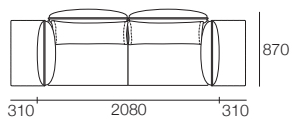

Package: 2.5STR STD 2FlexAB

1x 2.5STR Base STD, 2x AB940Fixed,
2x AB770Flex, 2x BC940