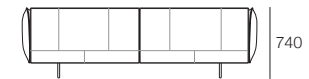

3 STR Front View
STD or DEEP Platform
Back: AB770 (Fixed or Flex)

3 STR Back View
STD or DEEP Platform
Back: AB770 (Fixed or Flex)

3 STR Front View
STD or DEEP Platform
Back: AB1155 (Fixed)

3 STR Back View
STD or DEEP Platform
Back: AB1155 (Fixed)

Effective June 2018. *Arms/Backs & Platform Compatibility: **AB770 Arms:** (2 STR; 2.5 STR; 3 STR). **AB770 Backs:** (2 STR; 3 STR). **AB940 Arms:** (2 STR DEEP; 2.5 STR DEEP; 3 STR DEEP). **AB940 Backs:** (2.5 STR). **AB1155 Backs:** (3 STR). **Chaises:** **2 STR, 3 STR and Angle Chaise STD:** (AB770 for STD Arm/Back. AB1155 for Long Arm/Back). **Chaise 2.5 STR:** (AB770 for STD Arm/Back. AB940 for Long Arm/Back). The maximum usage weight for the AB770Flex is 15kg. As King Living has a policy of continuous improvement, changes to products and specifications may be made without prior notice. Images and drawings are representative of design only. Accessories not included.