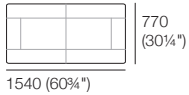

2STR Deep

2.5STR STD

2.5STR Deep

3STR STD

3STR Deep

Angle Chaise STD

Arms/Backs* Fixed

H580 (22 3/4")