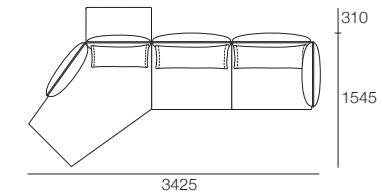

Package: 5

1x 2.5STR Base STD, 1x Angle Chaise STD,
2x AB940 Fixed, 2x AB770 Fixed, 1x AB770 Flex,
2x BC940, 1x BC770

Configurations: