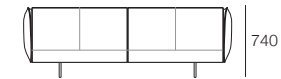

2 STR Front View
STD or DEEP Platform
Back: AB770 (Fixed or Flex)

2 STR Back View
STD or DEEP Platform
Back: AB770 (Fixed or Flex)

2.5 STR Front View
STD or DEEP Platform
Back: AB940 (Fixed)

2.5 STR Back View
STD or DEEP Platform
Back: AB940 (Fixed)