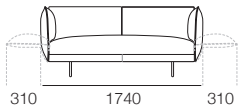

2 STR Front View
STD or DEEP Platform
Back: AB770 (Fixed or Flex)