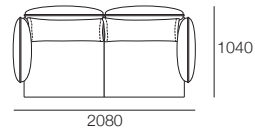

Zaza Packages

Package: 2.5STR DEEP 2FlexAB

1x 2.5STR Base DEEP, 2x AB940Fixed,
2x AB770Flex, 2x BC940

Package: 2.5STR DEEP 4FixAB

1x 2.5STR Base DEEP, 2x AB940Fixed,
2x AB770Fixed, 2x BC940

Package: 2.5STR STD 2FlexAB