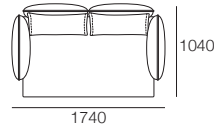

DT2017427 V12

Effective June 2018. *Arms/Backs & Platform Compatibility: **AB770 Arms:** (2 STR; 2.5 STR; 3 STR). **AB770 Backs:** (2 STR; 3 STR). **AB940 Arms:** (2 STR DEEP; 2.5 STR DEEP; 3 STR DEEP). **AB940 Backs:** (2.5 STR). **AB1155 Backs:** (3 STR). **Chaises:** **2 STR, 3 STR and Angle Chaise STD:** (AB770 for STD Arm/Back. AB1155 for Long Arm/Back). **Chaise 2.5 STR:** (AB770 for STD Arm/Back. AB940 for Long Arm/Back). The maximum usage weight for the AB770Flex is 15kg. As King Living has a policy of continuous improvement, changes to products and specifications may be made without prior notice. Images and drawings are representative of design only. Accessories not included.

Zaza Packages

KING[®]
L I V I N G

kingliving.com

Zaza Packages

Package: 2STR STD 4FixAB

Components: 1x 2STR Base STD, 4x AB770 Fixed, 2x BC770

Package: 2STR Deep 4FixAB

Components: 1x 2STR Base Deep, 4x AB770 Fixed, 2x BC770