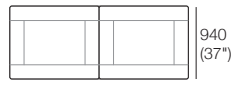

2STR Deep

2.5STR STD

2.5STR Deep

3STR STD

3STR Deep

Angle Chaise STD

Arms/Backs* Fixed

H580 (22 3/4")