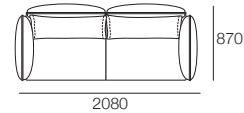

Package: 2.5STR STD 4FixAB

1x 2.5STR Base STD, 2x AB940Fixed,
2x AB770Fixed, 2x BC940