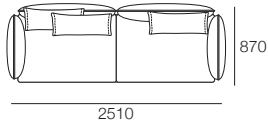

Configurations:

Effective June 2018. *Arms/Backs & Platform Compatibility: **AB770 Arms:** (2 STR; 2.5 STR; 3 STR). **AB770 Backs:** (2 STR; 3 STR). **AB940 Arms:** (2 STR DEEP; 2.5 STR DEEP; 3 STR DEEP). **AB940 Backs:** (2.5 STR). **AB1155 Backs:** (3 STR). **Chaises:** **2 STR, 3 STR and Angle Chaise STD:** (AB770 for STD Arm/Back. AB1155 for Long Arm/Back). **Chaise 2.5 STR:** (AB770 for STD Arm/Back. AB940 for Long Arm/Back). The maximum usage weight for the AB770Flex is 15kg. As King Living has a policy of continuous improvement, changes to products and specifications may be made without prior notice. Images and drawings are representative of design only. Accessories not included.

Zaza Packages

Package: 3STR STD 4FixAB

Components: 1x 3STR Base STD, 2x AB1155 Fixed, 2x AB770 Fixed, 3x BC770

Package: 3STR Deep 4FixAB

Components: 1x 3STR Base Deep, 2x AB1155 Fixed, 2x AB770 Fixed, 3x BC770