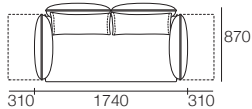

Package: 2STR STD 2FlexAB

Components: 1x 2STR Base STD, 2x AB770 Fixed, 2x AB770 Flex, 2x BC770