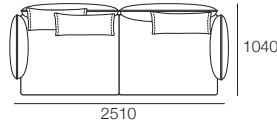

Configurations:

Effective June 2018. *Arms/Backs & Platform Compatibility: **AB770 Arms:** (2 STR; 2.5 STR; 3 STR). **AB770 Backs:** (2 STR; 3 STR). **AB940 Arms:** (2 STR DEEP; 2.5 STR DEEP; 3 STR DEEP). **AB940 Backs:** (2.5 STR). **AB1155 Backs:** (3 STR). **Chaises:** **2 STR, 3 STR and Angle Chaise STD:** (AB770 for STD Arm/Back. AB1155 for Long Arm/Back). **Chaise 2.5 STR:** (AB770 for STD Arm/Back. AB940 for Long Arm/Back). The maximum usage weight for the AB770Flex is 15kg. As King Living has a policy of continuous improvement, changes to products and specifications may be made without prior notice. Images and drawings are representative of design only. Accessories not included.

Zaza Packages

Package: 3STR STD 4FixAB

Components: 1x 3STR Base STD, 2x AB1155 Fixed, 2x AB770 Fixed, 3x BC770

Package: 3STR Deep 4FixAB

Components: 1x 3STR Base Deep, 2x AB1155 Fixed, 2x AB770 Fixed, 3x BC770