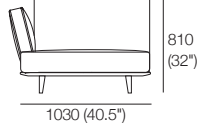

Chaise
1x P940 x 1403LH
1x C1244LH, 1x AB405
1x AB570