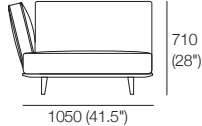

Chaise
1x P940 x 1403LH
1x C1244LH, 2x AB470