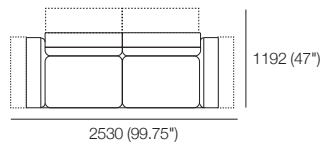

3 Seater 405 Arms 2 Motion (2x Arms)

1x P2661, 3x C781, 3x AB570,
2x AB405 MOTION

2 Seater 405 Arms All Motion

1x P1880, 2x C781, 2x AB570 MOTION,
2x AB405 MOTION

2.5 Seater 405 Arms All Motion

1x P2038, 2x C860, 2x B570W MOTION,
2x AB405 MOTION