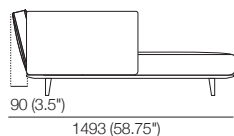

Neo

Chaise P940 LH or RH
Side View Back AB405