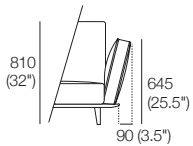

940 (37")

Neo

Chair Armless P781

1x P781, 1x C781, 1x AB570

781 (30.75")

2 Seater Armless P1562

1x P1562, 2x C781, 2x AB570

1562 (61.5")

Chair 1 Arm P940 (LH or RH)
1x P940, 1x C781, 1x AB570,
1x AB470

710
(28")

1050 (41.5")

2 Seater 1 Arm P1721 (LH or RH)
1x P1721, 2x C781, 2x AB570,
1x AB470

710
(28")

1831 (72")

Armchair P1099

1x P1099, 1x C781, 1x AB570,
2x AB405

645
(25.5")

1279 (50.5")

AB570 / AB405

AB570 / AB470

AB570 / AB570

3 Seater Armless P2343

1x P2343, 3x C781, 3x AB570

2343 (92.25")