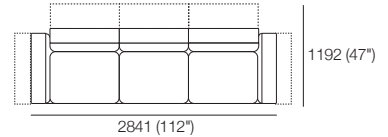

3 Seater 405 Arms All Motion

1x P2661, 3x C781, 3x AB570 MOTION,
2x AB405 MOTION