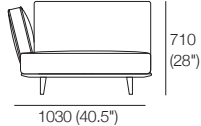

2881 (113.5")

Neo Deluxe

Chaise P940 LH or RH
Side View Back AB405

Side View Back AB470

Side View Back AB570

Chaise
1x P940 x 1403LH
1x C1244LH, 2x AB405

Chaise
1x P940 x 1403LH
1x C1244LH, 1x AB405
1x AB470