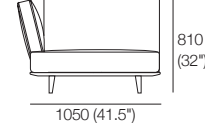

Chaise
1x P940 x 1403LH
1x C1244LH, 1x AB470
1x AB570