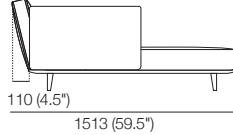

2881 (113.5")

Neo Deluxe

Chaise P940 LH or RH
Side View Back AB405

Side View Back AB470

Side View Back AB570

Chaise
1x P940 x 1403LH
1x C1244LH, 2x AB405

Chaise
1x P940 x 1403LH
1x C1244LH, 1x AB405
1x AB470