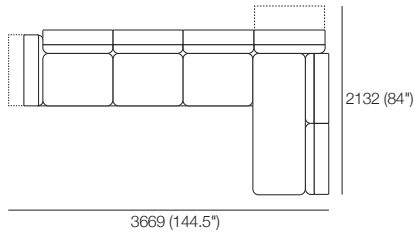

Neo Deluxe Packages

B7 2 Motion (1x Arm 1x Back)

1x P1721, 1x P2502, 5x AB570,
3x C781, 1x C1562, 1x AB405 MOTION,
1x AB570 MOTION