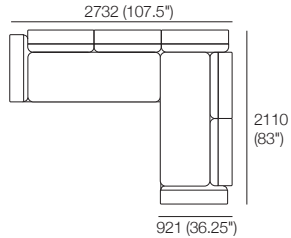

Chaise
1x P940 x 1403RH
1x C1244RH, 2x AB570

Neo Packages

KING[®]
L I V I N G

kingliving.com

Neo Packages

Package A4

1x P1880, 1x P1721, 2x C1562,
5x AB570, 2x AB405

Package B1