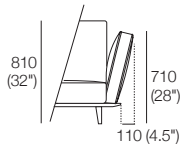

940 (37")

Neo

Chair Armless P781

1x P781, 1x C781, 1x AB570

781 (30.75")

2 Seater Armless P1562

1x P1562, 2x C781, 2x AB570

1562 (61.5")

Chair 1 Arm P940 (LH or RH)
1x P940, 1x C781, 1x AB570,
1x AB470

710
(28")

1050 (41.5")

2 Seater 1 Arm P1721 (LH or RH)
1x P1721, 2x C781, 2x AB570,
1x AB470

710
(28")

1831 (72")

Armchair P1099

1x P1099, 1x C781, 1x AB570,
2x AB405

645
(25.5")

1279 (50.5")

AB570 / AB405

AB570 / AB470

AB570 / AB570

3 Seater Armless P2343

1x P2343, 3x C781, 3x AB570

2343 (92.25")