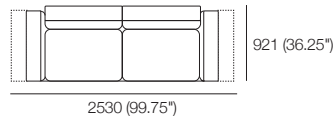

2.5 Seater 405 Arms 2 Motion (2x Arms)

1x P2038, 2x C860, 2x B570W,
2x AB405 MOTION