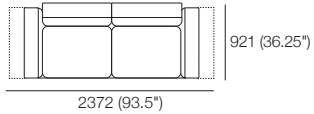

Neo Deluxe Packages

KING[®]
L I V I N G

kingliving.com

Neo Deluxe Packages

2 Seater 405 Arms 2 Motion (2x Arms)

1x P1880, 2x C781, 2x AB570,
2x AB405 MOTION

2.5 Seater 405 Arms 2 Motion (2x Arms)

1x P2038, 2x C860, 2x B570W,
2x AB405 MOTION