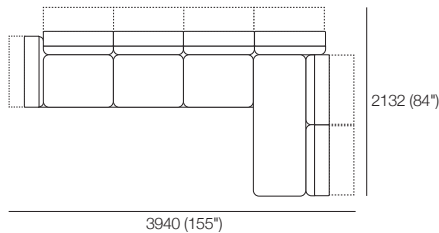

B7 All Motion

1x P2502, 1x P1721, 3x C781,
1x C1562, 6x AB570 MOTION, 1x AB405 MOTION