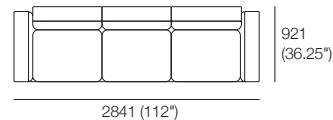

1x P1880, 2x C781, 2x AB570,
2x AB405

Package 2.5 Seater 405 Arms

1x P2038, 2x C860, 2x B570W,
2x AB405

Package 3 Seater Low Arms

1x P2661, 3x C781, 3x AB570,
2x AB405

3 Seater High Arms

1x P2661, 3x C781, 5x AB570