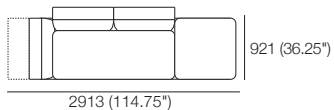

2 Seater PLUS 1x Arm Motion

1x P2502, 1x C781D, 1x C1562,
1x AB570 MOTION, 2x AB570