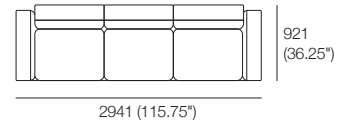

1x P1880, 2x C781, 2x AB570,
2x AB405

Package 2.5 Seater 405 Arms

1x P2038, 2x C860, 2x B570W,
2x AB405

Package 3 Seater Low Arms

1x P2661, 3x C781, 3x AB570,
2x AB405

3 Seater High Arms

1x P2661, 3x C781, 5x AB570