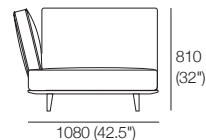

Chaise
1x P940 x 1403LH
1x C1244LH, 2x AB570