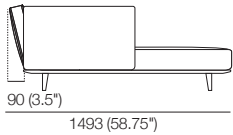

Neo Deluxe

Chaise P940 LH or RH
Side View Back AB405