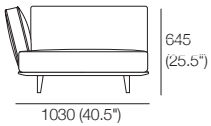

2881 (113.5")

Neo Deluxe

Chaise P940 LH or RH
Side View Back AB405

Side View Back AB470

Side View Back AB570

Chaise
1x P940 x 1403LH
1x C1244LH, 2x AB405

Chaise
1x P940 x 1403LH
1x C1244LH, 1x AB405
1x AB470