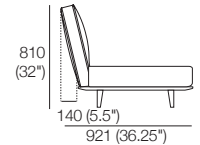

940 (37")

Neo

Chair Armless P781

1x P781, 1x C781, 1x AB570

781 (30.75")

2 Seater Armless P1562

1x P1562, 2x C781, 2x AB570

1562 (61.5")

Chair 1 Arm P940 (LH or RH)
1x P940, 1x C781, 1x AB570,
1x AB470

710
(28")

1050 (41.5")

2 Seater 1 Arm P1721 (LH or RH)
1x P1721, 2x C781, 2x AB570,
1x AB470

710
(28")

1831 (72")

Armchair P1099

1x P1099, 1x C781, 1x AB570,
2x AB405

645
(25.5")

1279 (50.5")

AB570 / AB405

AB570 / AB470

AB570 / AB570

3 Seater Armless P2343

1x P2343, 3x C781, 3x AB570

2343 (92.25")

3 Seater 1 Arm P2502 (LH or RH)
1x P2502, 3x C781, 3x AB570,
1x AB470

710
(28")

2612 (103")

3 Seater P2661

1x P2661, 3x C781, 3x AB570,
2x AB470

710
(28")

2881 (113.5")

Neo