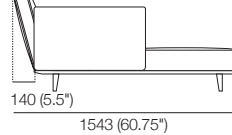

2881 (113.5")

Neo Deluxe

Chaise P940 LH or RH
Side View Back AB405

Side View Back AB470

Side View Back AB570

Chaise
1x P940 x 1403LH
1x C1244LH, 2x AB405

Chaise
1x P940 x 1403LH
1x C1244LH, 1x AB405
1x AB470