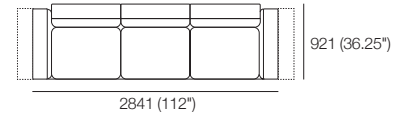

3 Seater 405 Arms 2 Motion (2x Arms)

1x P2661, 3x C781, 3x AB570,
2x AB405 MOTION