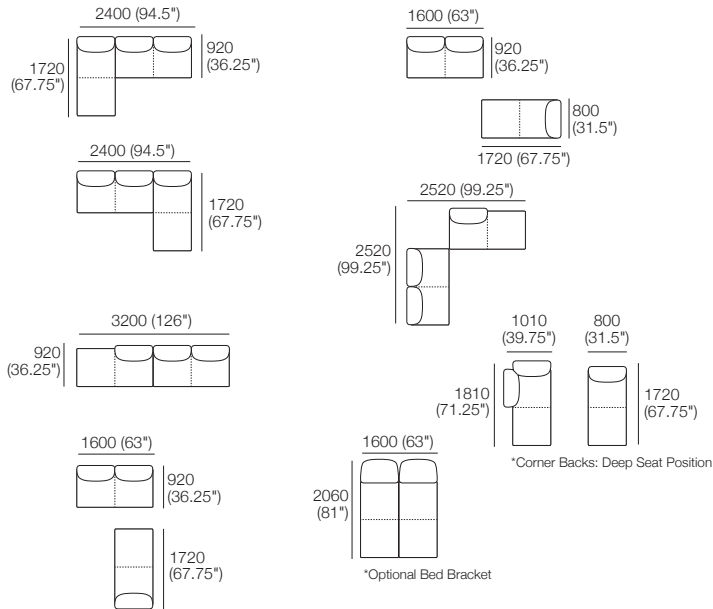

Delta III Packages

Package: 1 AE

Components: 2x Rectangle, 3x Back AE

Configurations: