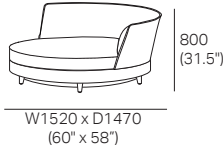

Delta III

KING[®]
L I V I N G

kingliving.com

Delta III Components

Chair
(Square + Back)

S Chair
(S Square + Back)

Back AE
Back View

Side View Positions
STD / Deep Position

STD Position

Deep Position

Circle 1380 (Swivel)
1x Base 1380,
1x Back B1380

S Circle 1380 (Storage – No Swivel)
1x Base S 1380,
1x Back B1380

Box Arm

Box Arm Smart

Box Arm Compact

Box Arm Compact Smart

SMART Pocket Accessory
Arm Table CRES

SMART Pocket Accessory
Arm Charge Table CRES

Platform Table CRES

Platform Table REC
Depth 800

Angled Leg
(STD)

Adjustable Leg
(Optional)

Bed Bracket

Delta III Components