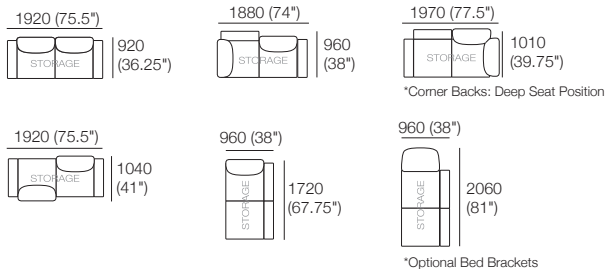

Package: 2 STR Storage DLX SEP AE

Components: 1x 2STR Base SEP 1600 Storage, 2x Back AE, 2x Delta III Box Arm
Configurations: