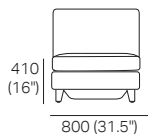

Chair
(Square + Back)

Chair + Box Arms

Chair + Box Arm
+ Platform Table CRES

Chair + Box Arm
+ Platform Table REC

Chair + Box Arms, + Arm Table CRES
(or Arm Charge Table CRES)

S Chair (Storage)
(S Square + Back)

S Chair + Box Arms Compact

S Chair + Box Arm Compact
+ Platform Table CRES

S Chair + Box Arm Compact
+ Platform Table REC

S Chair + Box Arms Compact
+ Arm Table CRES (or Arm Charge Table CRES)

S Chair (Storage)
(S Square + Back)

S Chair + Box Arms

S Chair + Box Arm
+ Platform Table CRES

S Chair + Box Arm
+ Platform Table REC

S Chair + Box Arms
+ Arm Table CRES (or Arm Charge Table CRES)

DT2016313 v19

Effective January 2019. *Use Magic Joiner M105. **Seat Depths: STD Position 920 (36.25") / Deep Position 1010 (39.75"). As King Living has a policy of continuous improvement, changes to products and specifications may be made without prior notice. Images and drawings are representative of design only. Accessories not included.