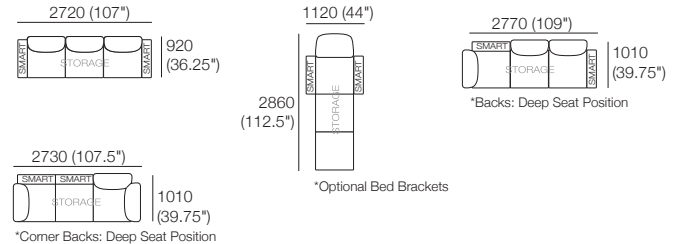

Delta III Packages

Package: 3 STR Deluxe SEP AE

Components: 1x 3STR Base SEP, 3x Back AE, 2x Box Arm
Configurations:

Package: 3 STR Storage Deluxe SEP AE

Components: 1x 3STR Base SEP Storage, 3x Back AE, 2x Box Arm. Configurations:

Package: 3 STR Deluxe SEP SMART AE

Components: 1x 3STR Base SEP, 3x Back AE, 2x Box Arm SMART
Configurations:

Package: 3 STR Storage Deluxe SEP SMART AE

Components: 1x 3STR Base SEP Storage, 3x Back AE, 2x Box Arm SMART. Configurations: