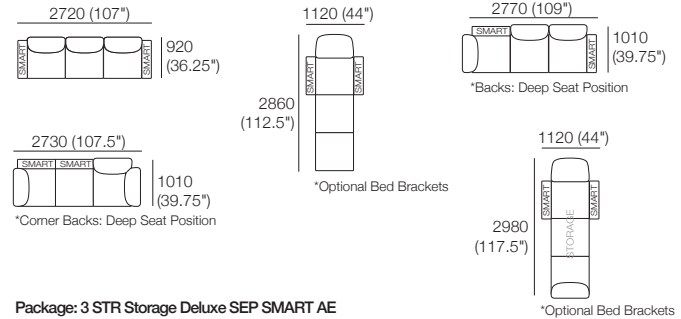

Package: 3 STR Deluxe SEP SMART AE

Components: 1x 3STR Base SEP, 3x Back AE, 2x Box Arm SMART
Configurations:

Package: 3 STR Storage Deluxe SEP SMART AE

Components: 1x 3STR Base SEP Storage, 3x Back AE, 2x Box Arm SMART. Configurations: