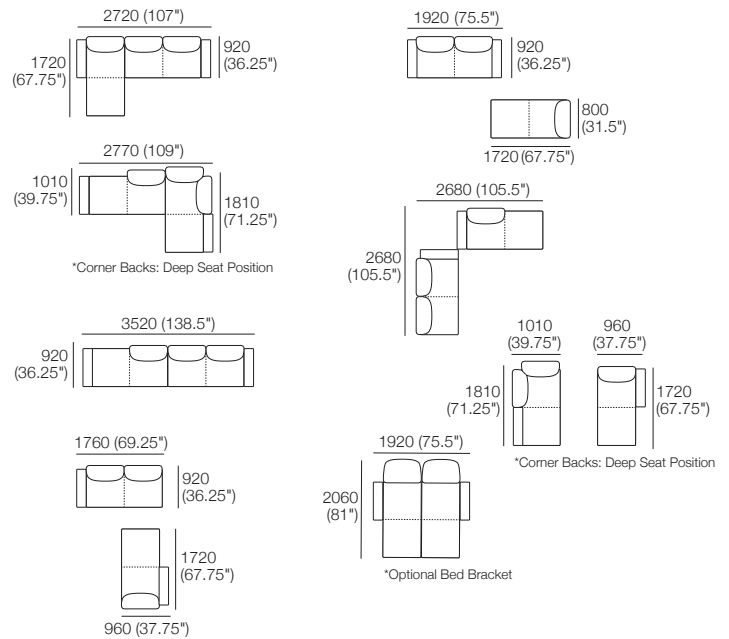

Package: 1 Deluxe AE

Components: 2x Rectangle, 3x Back AE, 2x Box Arm

Configurations: