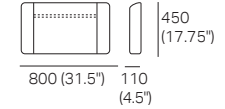

STD Position

Deep Position

Circle 1380 (Swivel)
1x Base 1380,
1x Back B1380

S Circle 1380 (Storage – No Swivel)
1x Base S 1380,
1x Back B1380

Box Arm

Box Arm Smart

Box Arm Compact

Box Arm Compact Smart