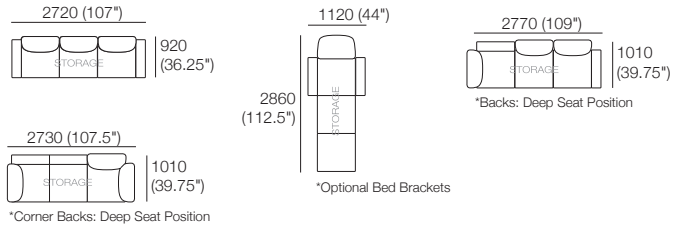

Delta III Packages

Package: 3 STR Deluxe SEP AE

Components: 1x 3STR Base SEP, 3x Back AE, 2x Box Arm
Configurations:

Package: 3 STR Storage Deluxe SEP AE

Components: 1x 3STR Base SEP Storage, 3x Back AE, 2x Box Arm. Configurations:

Package: 3 STR Deluxe SEP SMART AE

Components: 1x 3STR Base SEP, 3x Back AE, 2x Box Arm SMART
Configurations:

Package: 3 STR Storage Deluxe SEP SMART AE

Components: 1x 3STR Base SEP Storage, 3x Back AE, 2x Box Arm SMART. Configurations: