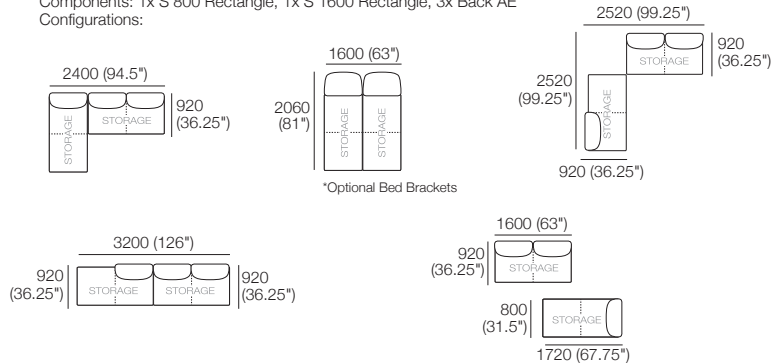

Package: 2S Storage AE

Components: 1x S 800 Rectangle, 1x S 1600 Rectangle, 3x Back AE
Configurations: