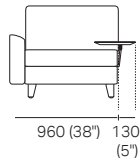

Rectangle S 1600 Leather (Seam) / Fabric (No Seam)

2STR Base SEP 800 Storage Separate Seat Cushions

2STR Base SEP 1600 Storage Separate Seat Cushions

3STR Base SEP Storage Separate Seat Cushions

Delta III

Chair
(Square + Back)

Chair
+ Box Arms Compact

Chair + Box Arm Compact
+ Platform Table CRES

Chair + Box Arm Compact
+ Platform Table REC

Chair + Box Arms Compact, + Arm Table CRES
(or Arm Charge Table CRES)

Chair
(Square + Back)

Chair + Box Arms

Chair + Box Arm
+ Platform Table CRES

Chair + Box Arm
+ Platform Table REC

Chair + Box Arms, + Arm Table CRES
(or Arm Charge Table CRES)

S Chair (Storage)
(S Square + Back)