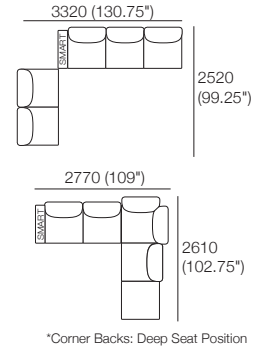

Package: 6 SEP SMART AE

Components: 1x 3STR Base SEP, 1x 2STR Base SEP,
5x Back AE, 1x Box Arm SMART
Configurations: