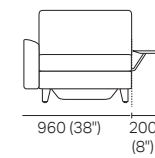

Chair
(Square + Back)

Chair + Box Arms

Chair + Box Arm
+ Platform Table CRES

Chair + Box Arm
+ Platform Table REC

Chair + Box Arms, + Arm Table CRES
(or Arm Charge Table CRES)

S Chair (Storage)
(S Square + Back)

S Chair + Box Arms Compact

S Chair + Box Arm Compact
+ Platform Table CRES

S Chair + Box Arm Compact
+ Platform Table REC

S Chair + Box Arms Compact
+ Arm Table CRES (or Arm Charge Table CRES)

S Chair (Storage)
(S Square + Back)

S Chair + Box Arms

S Chair + Box Arm
+ Platform Table CRES

S Chair + Box Arm
+ Platform Table REC

S Chair + Box Arms
+ Arm Table CRES (or Arm Charge Table CRES)

DT2016313 v19

Effective January 2019. *Use Magic Joiner M105. **Seat Depths: STD Position 920 (36.25") / Deep Position 1010 (39.75"). As King Living has a policy of continuous improvement, changes to products and specifications may be made without prior notice. Images and drawings are representative of design only. Accessories not included.