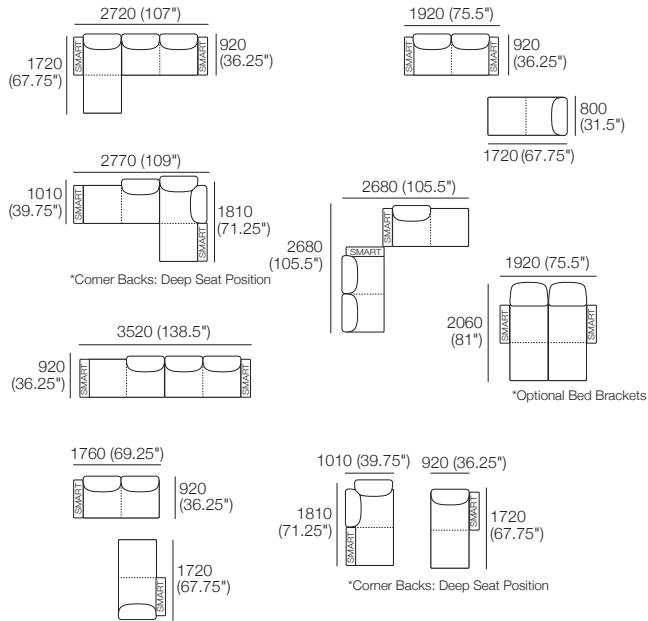

Configurations:

Package: 1 Deluxe AE

Components: 2x Rectangle, 3x Back AE, 2x Box Arm

Configurations:

Delta III Packages

Package: 1 Deluxe SMART AE

Components: 2x Rectangle, 3x Back AE, 2x Box Arm SMART
Configurations: