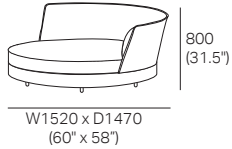

Delta III

KING[®]
L I V I N G

kingliving.com

Delta III Components

Chair
(Square + Back)

S Chair
(S Square + Back)

Back AE
Back View

Side View Positions
STD / Deep Position

STD Position

Deep Position

Circle 1380 (Swivel)
1x Base 1380,
1x Back B1380

S Circle 1380 (Storage – No Swivel)
1x Base S 1380,
1x Back B1380

Box Arm

Box Arm Smart

Box Arm Compact

Box Arm Compact Smart

SMART Pocket Accessory
Arm Table CRES

SMART Pocket Accessory
Arm Charge Table CRES

Platform Table CRES

Platform Table REC
Depth 800

Angled Leg
(STD)

Adjustable Leg
(Optional)

Bed Bracket

Delta III Components