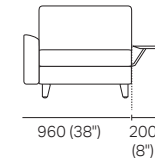

Chair
(Square + Back)

Chair
+ Box Arms Compact

Chair + Box Arm Compact
+ Platform Table CRES

Chair + Box Arm Compact
+ Platform Table REC

Chair + Box Arms Compact, + Arm Table CRES
(or Arm Charge Table CRES)

Chair
(Square + Back)

Chair + Box Arms

Chair + Box Arm
+ Platform Table CRES

Chair + Box Arm
+ Platform Table REC

Chair + Box Arms, + Arm Table CRES
(or Arm Charge Table CRES)

S Chair (Storage)
(S Square + Back)

S Chair + Box Arms Compact

S Chair + Box Arm Compact
+ Platform Table CRES

S Chair + Box Arm Compact
+ Platform Table REC

S Chair + Box Arms Compact
+ Arm Table CRES (or Arm Charge Table CRES)

S Chair (Storage)
(S Square + Back)

S Chair + Box Arms

S Chair + Box Arm
+ Platform Table CRES

S Chair + Box Arm
+ Platform Table REC

S Chair + Box Arms
+ Arm Table CRES (or Arm Charge Table CRES)

DT2016313 v19

Effective January 2019. *Use Magic Joiner M105. **Seat Depths: STD Position 920 (36.25") / Deep Position 1010 (39.75"). As King Living has a policy of continuous improvement, changes to products and specifications may be made without prior notice. Images and drawings are representative of design only. Accessories not included.