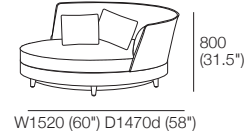

Package: Delta III Storage Circle Sofa 1380

Components: 1x Circle Base S 1380,
1x Circle Back B1380,
2x Panama Cushion Square
(Storage - No Swivel)