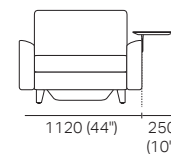

S Chair + Box Arms Compact

S Chair + Box Arm Compact
+ Platform Table CRES

S Chair + Box Arm Compact
+ Platform Table REC

S Chair + Box Arms Compact
+ Arm Table CRES (or Arm Charge Table CRES)

S Chair (Storage)
(S Square + Back)

S Chair + Box Arms

S Chair + Box Arm
+ Platform Table CRES

S Chair + Box Arm
+ Platform Table REC

S Chair + Box Arms
+ Arm Table CRES (or Arm Charge Table CRES)

DT2016313 v19

Effective January 2019. *Use Magic Joiner M105. **Seat Depths: STD Position 920 (36.25") / Deep Position 1010 (39.75"). As King Living has a policy of continuous improvement, changes to products and specifications may be made without prior notice. Images and drawings are representative of design only. Accessories not included.