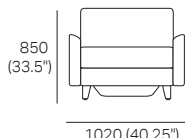

Chair
(Square + Back)

Chair
+ Box Arms Compact

Chair + Box Arm Compact
+ Platform Table CRES

Chair + Box Arm Compact
+ Platform Table REC

Chair + Box Arms Compact, + Arm Table CRES
(or Arm Charge Table CRES)

Chair
(Square + Back)

Chair + Box Arms

Chair + Box Arm
+ Platform Table CRES

Chair + Box Arm
+ Platform Table REC

Chair + Box Arms, + Arm Table CRES
(or Arm Charge Table CRES)

S Chair (Storage)
(S Square + Back)

S Chair + Box Arms Compact

S Chair + Box Arm Compact
+ Platform Table CRES

S Chair + Box Arm Compact
+ Platform Table REC

S Chair + Box Arms Compact
+ Arm Table CRES (or Arm Charge Table CRES)

S Chair (Storage)
(S Square + Back)

S Chair + Box Arms

S Chair + Box Arm
+ Platform Table CRES

S Chair + Box Arm
+ Platform Table REC

S Chair + Box Arms
+ Arm Table CRES (or Arm Charge Table CRES)

DT2016313 v19

Effective January 2019. *Use Magic Joiner M105. **Seat Depths: STD Position 920 (36.25") / Deep Position 1010 (39.75"). As King Living has a policy of continuous improvement, changes to products and specifications may be made without prior notice. Images and drawings are representative of design only. Accessories not included.