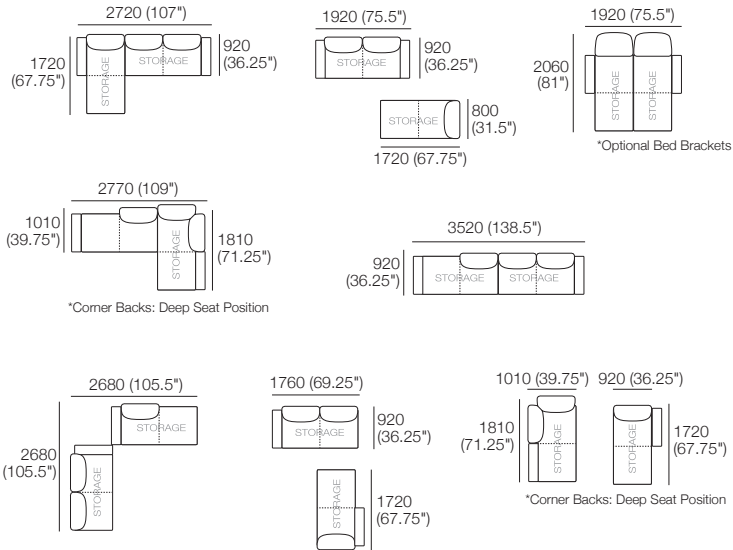

Package: Delta III Storage Circle Sofa 1380

Components: 1x Circle Base S 1380,
1x Circle Back B1380,
2x Panama Cushion Square
(Storage - No Swivel)

Delta III Packages

Package: 2S Deluxe Storage AE

Components: 1x S 800 Rectangle, 1x S 1600 Rectangle, 3x Back AE, 2x Box Arm
Configurations: