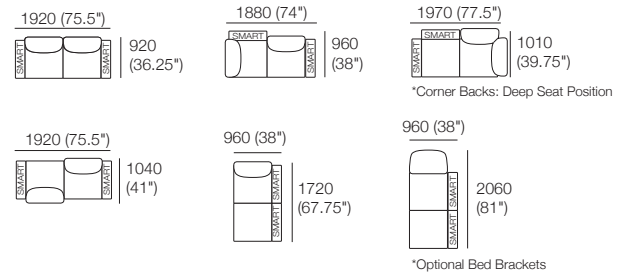

Package: 2 STR DLX SEP SMART AE

Components: 1x 2STR Base SEP, 2x Back AE, 2x Delta III Box Arm SMART
Configurations: