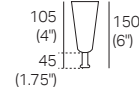

SMART Pocket Accessory
Arm Table CRES

SMART Pocket Accessory
Arm Charge Table CRES

Platform Table CRES

Platform Table REC
Depth 800

Angled Leg
(STD)

Adjustable Leg
(Optional)

Bed Bracket

Delta III Components