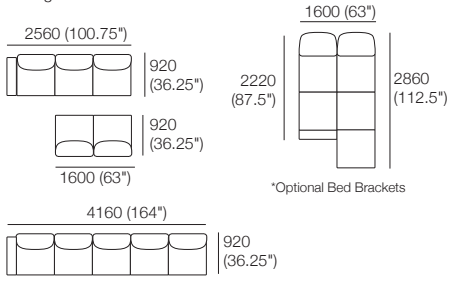

Package: 3 STR Storage Deluxe SEP SMART AE

Components: 1x 3STR Base SEP Storage, 3x Back AE, 2x Box Arm SMART. Configurations:

Delta III Packages

Package: 6 SEP AE

Components: 1x 3STR Base SEP, 1x 2STR Base SEP,
5x Back AE, 1x Box Arm
Configurations: