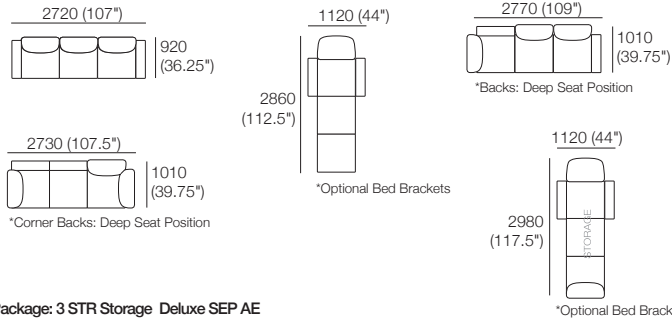

Package: 2 STR Storage DLX SEP SMART AE

Components: 1x 2STR Base SEP 1600 Storage, 2x Back AE, 2x Delta III Box Arm SMART
Configurations:

Delta III Packages

Package: 3 STR Deluxe SEP AE

Components: 1x 3STR Base SEP, 3x Back AE, 2x Box Arm
Configurations: