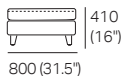

SMART Pocket Accessory
Arm Table CRES

SMART Pocket Accessory
Arm Charge Table CRES

Platform Table CRES

Platform Table REC
Depth 800

Angled Leg
(STD)

Adjustable Leg
(Optional)

Bed Bracket

Delta III Components

Rectangles End View

Square (No Storage)

Square S (Storage)

Rectangle Leather (Seam) / Fabric (No Seam)

2STR Base SEP Separate Seat Cushions

3STR Base SEP Separate Seat Cushions

SEP Bases End View

Rectangle S 800 Leather (Seam) / Fabric (No Seam)

Rectangle S 1600 Leather (Seam) / Fabric (No Seam)

2STR Base SEP 800 Storage Separate Seat Cushions

2STR Base SEP 1600 Storage Separate Seat Cushions

3STR Base SEP Storage Separate Seat Cushions

Delta III