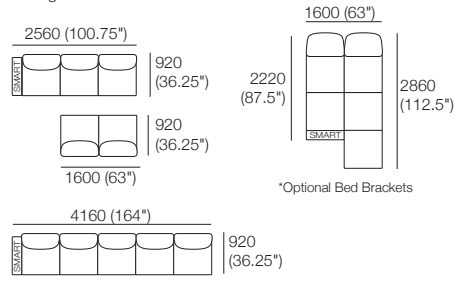

Package: 6 SEP SMART AE

Components: 1x 3STR Base SEP, 1x 2STR Base SEP,
5x Back AE, 1x Box Arm SMART
Configurations: