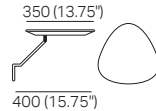

Platform Table CRES