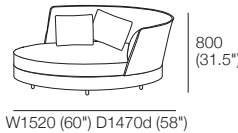

Package: Delta III Circle Sofa 1380

Components: 1x Circle Base 1380,
1x Circle Back B1380,
2x Panama Cushion Square
(Swivel)