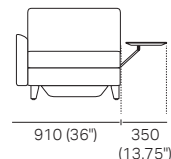

Chair
(Square + Back)

Chair
+ Box Arms Compact

Chair + Box Arm Compact
+ Platform Table CRES

Chair + Box Arm Compact
+ Platform Table REC

Chair + Box Arms Compact, + Arm Table CRES
(or Arm Charge Table CRES)

Chair
(Square + Back)

Chair + Box Arms

Chair + Box Arm
+ Platform Table CRES

Chair + Box Arm
+ Platform Table REC

Chair + Box Arms, + Arm Table CRES
(or Arm Charge Table CRES)

S Chair (Storage)
(S Square + Back)

S Chair + Box Arms Compact

S Chair + Box Arm Compact
+ Platform Table CRES

S Chair + Box Arm Compact
+ Platform Table REC

S Chair + Box Arms Compact
+ Arm Table CRES (or Arm Charge Table CRES)

S Chair (Storage)
(S Square + Back)

S Chair + Box Arms

S Chair + Box Arm
+ Platform Table CRES

S Chair + Box Arm
+ Platform Table REC

S Chair + Box Arms
+ Arm Table CRES (or Arm Charge Table CRES)

DT2016313 v19

Effective January 2019. *Use Magic Joiner M105. **Seat Depths: STD Position 920 (36.25") / Deep Position 1010 (39.75"). As King Living has a policy of continuous improvement, changes to products and specifications may be made without prior notice. Images and drawings are representative of design only. Accessories not included.