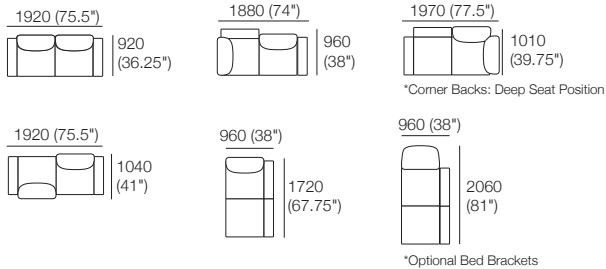

S Chair + Box Arms

S Chair + Box Arm
+ Platform Table CRES

S Chair + Box Arm
+ Platform Table REC

S Chair + Box Arms
+ Arm Table CRES (or Arm Charge Table CRES)

DT2016313 v19

Effective January 2019. *Use Magic Joiner M105. **Seat Depths: STD Position 920 (36.25") / Deep Position 1010 (39.75"). As King Living has a policy of continuous improvement, changes to products and specifications may be made without prior notice. Images and drawings are representative of design only. Accessories not included.

Delta III Packages

KING[®]
L I V I N G

kingliving.com

Delta III Packages

Package: 2 STR DLX SEP AE

Components: 1x 2STR Base SEP, 2x Back AE, 2x Delta III Box Arm
Configurations:

Package: 2 STR Storage DLX SEP AE