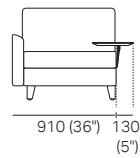

Rectangles End View

Square (No Storage)

Square S (Storage)

Rectangle Leather (Seam) / Fabric (No Seam)

2STR Base SEP Separate Seat Cushions

3STR Base SEP Separate Seat Cushions

SEP Bases End View

Rectangle S 800 Leather (Seam) / Fabric (No Seam)

Rectangle S 1600 Leather (Seam) / Fabric (No Seam)

2STR Base SEP 800 Storage Separate Seat Cushions

2STR Base SEP 1600 Storage Separate Seat Cushions

3STR Base SEP Storage Separate Seat Cushions

Delta III

Chair
(Square + Back)

Chair
+ Box Arms Compact

Chair + Box Arm Compact
+ Platform Table CRES

Chair + Box Arm Compact
+ Platform Table REC

Chair + Box Arms Compact, + Arm Table CRES
(or Arm Charge Table CRES)