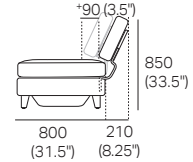

Delta III

KING[®]
L I V I N G

kingliving.com

Delta III Components

Chair
(Square + Back)

S Chair
(S Square + Back)

Back AE
Back View

Side View Positions
STD / Deep Position

STD Position

Deep Position

Circle 1380 (Swivel)
1x Base 1380,
1x Back B1380

S Circle 1380 (Storage – No Swivel)
1x Base S 1380,
1x Back B1380

Box Arm

Box Arm Smart

Box Arm Compact

Box Arm Compact Smart

SMART Pocket Accessory
Arm Table CRES

SMART Pocket Accessory
Arm Charge Table CRES

Platform Table CRES

Platform Table REC
Depth 800

Angled Leg
(STD)

Adjustable Leg
(Optional)

Bed Bracket

Delta III Components