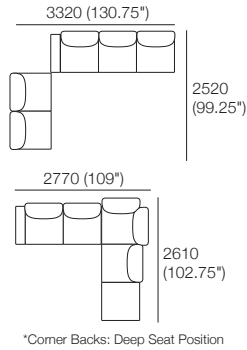

Package: 3 STR Storage Deluxe SEP SMART AE

Components: 1x 3STR Base SEP Storage, 3x Back AE, 2x Box Arm SMART. Configurations:

Delta III Packages

Package: 6 SEP AE

Components: 1x 3STR Base SEP, 1x 2STR Base SEP,
5x Back AE, 1x Box Arm
Configurations: