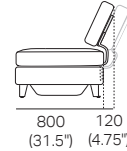

Delta III

KING[®]
L I V I N G

kingliving.com

Delta III Components

Chair
(Square + Back)

S Chair
(S Square + Back)

Back AE
Back View

Side View Positions
STD / Deep Position

STD Position

Deep Position

Circle 1380 (Swivel)
1x Base 1380,
1x Back B1380

S Circle 1380 (Storage – No Swivel)
1x Base S 1380,
1x Back B1380

Box Arm

Box Arm Smart

Box Arm Compact

Box Arm Compact Smart

SMART Pocket Accessory
Arm Table CRES

SMART Pocket Accessory
Arm Charge Table CRES

Platform Table CRES

Platform Table REC
Depth 800

Angled Leg
(STD)

Adjustable Leg
(Optional)

Bed Bracket

Delta III Components