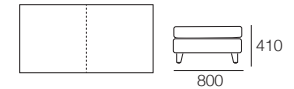

Delta III

KING[®]
L I V I N G

kingliving.com

Delta III Components

Square
(No Storage)

S Square
(Storage)

800 Rectangle
Leather (Seam) / Fabric (No Seam)

S 800 Rectangle
Leather (Seam) / Fabric (No Seam)

S 1600 Rectangle
Leather (Seam) / Fabric (No Seam)

Delta III 2STR SEP Base
Separate Seat Cushions

Delta III 2STR SEP Base (Storage)
Separate Seat Cushions

Delta III 3STR SEP Base
Separate Seat Cushions

Delta III 3STR SEP Base (Storage)
Separate Seat Cushions