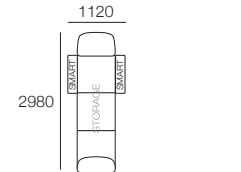

*Corner Backs: Deep Seat Position

Package: 3 STR Deluxe SEP SMART AE

Components: 1x 3STR Base SEP Storage, 3x Back AE, 2x Box Arm SMART
Configurations:

*Backs: Deep Seat Position

*with 2x Optional Bed Bracket