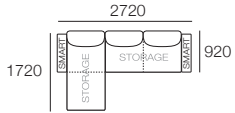

kingliving.com

Delta III Packages

Package: 2S Deluxe Storage SMART AE

Components: 1x S 800 Rectangle, 1x S 1600 Rectangle, 3x Back AE, 2x Box Arm SMART

Configurations:

Delta III Packages

Package: 7S SEP AE

Components: 1x 3STR Base SEP Storage, 1x 2STR Base SEP 1600 Storage, 5x Back AE, 4x Box Arm