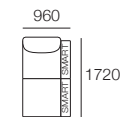

Platform Table CRES

Platform Table REC
Depth 800

Angled Leg
(STD)

Adjustable Leg
(Optional)

Bed Bracket

Delta III

Delta III Packages

Package: 2STR Deluxe SEP AE

Components: 1x 2STR Base, 2x Back AE, 2x Box Arm
Configurations:

*Corner Backs:
 Deep Seat Position

*with 2x Optional
 Bed Bracket

Package: 2STR Deluxe SEP SMART AE

Components: 1x 2STR Base, 2x Back AE, 2x Box Arm SMART
Configurations:

*Corner Backs: Deep Seat Position

*with 2x Optional Bed Bracket

DT2018580 V1

Effective July 2018. *Use Magic Joiner M105. **Seat Depths: STD Position 920 / Deep Position 1010. As King Living has a policy of continuous improvement, changes to products and specifications may be made without prior notice. Photographic Images and component drawings are representative of design only. Package details above. Any additional components and/or accessories shown are not included.