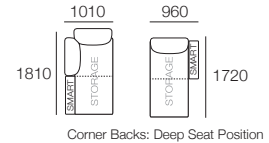

DT20185688 V1

Effective July 2018. *Use Magic Joiner M105. **Seat Depths: STD Position 920 / Deep Position 1010. As King Living has a policy of continuous improvement, changes to products and specifications may be made without prior notice. Photographic images and component drawings are representative of design only. Package details above. Any additional components and/or accessories shown are not included.

kingliving.com

Delta III Packages

Package: 2S Deluxe Storage SMART AE

Components: 1x S 800 Rectangle, 1x S 1600 Rectangle, 3x Back AE, 2x Box Arm SMART

Configurations:

Delta III Packages

Package: 7S SEP AE

Components: 1x 3STR Base SEP Storage, 1x 2STR Base SEP 1600 Storage, 5x Back AE, 4x Box Arm