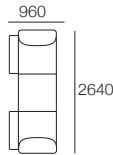

Delta III Package

Package: 3STR Deluxe SEP AE

Components: 1x 3STR Base, 2x Back AE, 2x Box Arm

Configurations:

*Corner Backs: Deep Seat Position

*Backs: Deep Seat Position

*with 2x Optional Bed Bracket

*with 2x Optional Bed Bracket

Package: 3STR Deluxe SEP SMART AE

Components: 1x 3STR Base, 2x Back AE, 2x Box Arm SMART

Configurations:

*Backs: Deep Seat Position

*Corner Backs: Deep Seat Position

*with 2x Optional Bed Bracket

*with 2x Optional Bed Bracket

DT201 8592 V1

Effective July 2018. *Use Magic Joiner M105. **Seat Depths: STD Position 920 / Deep Position 1010. As King Living has a policy of continuous improvement, changes to products and specifications may be made without prior notice. Photographic Images and component drawings are representative of design only. Package details above. Any additional components and/or accessories shown are not included.

kingliving.com