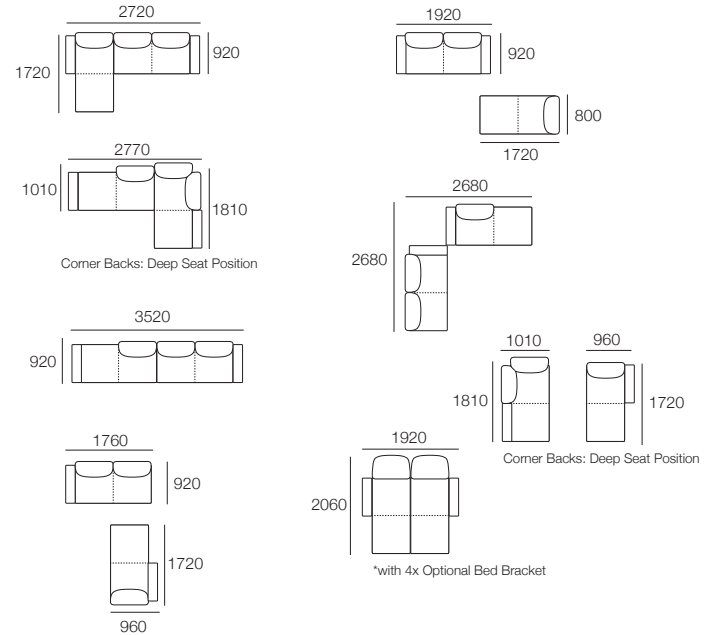

Configurations:

DT2018585 V1

Effective July 2018. *Use Magic Joiner M105. **Seat Depths: STD Position 920 / Deep Position 1010. As King Living has a policy of continuous improvement, changes to products and specifications may be made without prior notice. Photographic Images and component drawings are representative of design only. Package details above. Any additional components and/or accessories shown are not included.

kingliving.com

Delta III Packages

Package: 1 AE

Components: 2x Rectangle, 3x Back AE

Configurations:

Package: 1 Deluxe AE

Components: 2x Rectangle, 3x Back AE, 2x Box Arm

Configurations:

DT20185686 V1

Effective July 2018. *Use Magic Joiner M105. **Seat Depths: STD Position 920 / Deep Position 1010. As King Living has a policy of continuous improvement, changes to products and specifications may be made without prior notice. Photographic Images and component drawings are representative of design only. Package details above. Any additional components and/or accessories shown are not included.