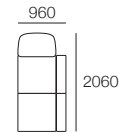

*with 2x Optional
Bed Bracket