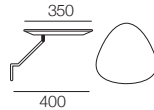

Platform Table CRES