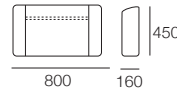

S 1600 Rectangle
Leather (Seam) / Fabric (No Seam)

Delta III 2STR SEP Base
Separate Seat Cushions

Delta III 2STR SEP Base (Storage)
Separate Seat Cushions

Delta III 3STR SEP Base
Separate Seat Cushions

Delta III 3STR SEP Base (Storage)
Separate Seat Cushions

Delta III Components

Chair
(Square + Back)

S Chair
(S Square + Back)

Back AE
Back View

Side View Positions
STD / Deep Position

STD Position

Deep Position

Circle 1380 (Swivel)
1x Base 1380,
1x Back B1380

S Circle 1380 (Storage – No Swivel)
1x Base S 1380,
1x Back B1380

Box Arm

Box Arm Smart

Box Arm Compact

Box Arm Compact Smart

SMART Pocket Accessory
Arm Table CRES

SMART Pocket Accessory
Arm Charge Table CRES