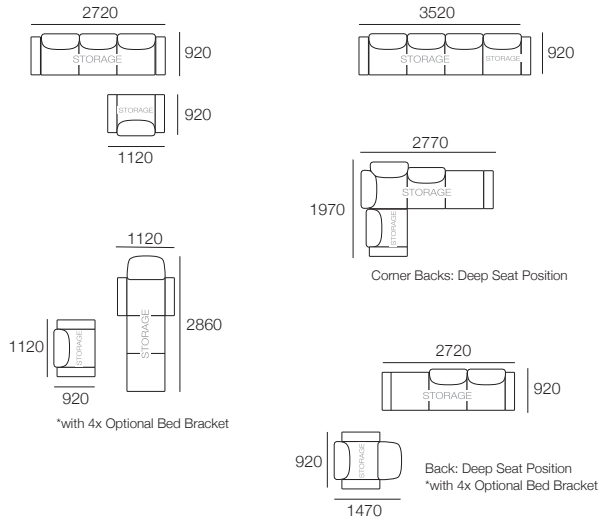

Configurations:

Package: 7S SEP SMART AE

Components: 1x 3STR Base SEP Storage, 1x 2STR Base SEP 1600 Storage, 5x Back AE, 4x Box Arm SMART

Configurations:

Delta III Packages

Package: 8S Storage SEP AE

Components: 1x 3STR Base SEP Storage, 1x Square S, 4x Back AE, 4x Box Arm AE
Configurations: