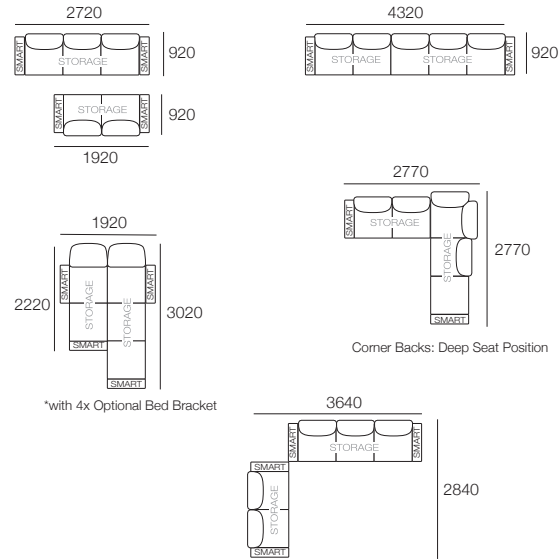

Configurations: