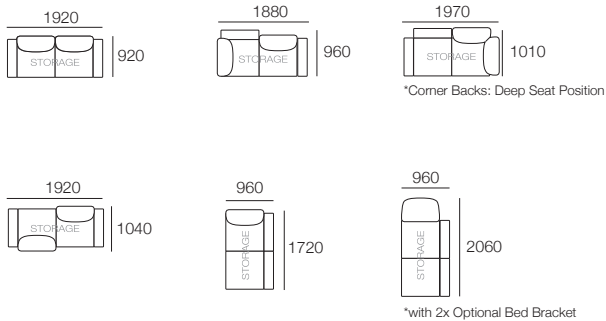

*Corner Backs: Deep Seat Position

*with 2x Optional Bed Bracket

DT2018580 V1

Effective July 2018. *Use Magic Joiner M105. **Seat Depths: STD Position 920 / Deep Position 1010. As King Living has a policy of continuous improvement, changes to products and specifications may be made without prior notice. Photographic Images and component drawings are representative of design only. Package details above. Any additional components and/or accessories shown are not included.

kingliving.com

Delta III Package

Package: 2 STR Storage DLX SEP AE

Components: 1x 2STR Base SEP 1600 Storage, 2x Back AE, 2x Delta III Box Arm AE
Configurations:

Package: 2 STR Storage DLX SEP SMART AE

Components: 1x 2STR Base SEP 1600 Storage, 2x Back AE, 2x Delta III Box Arm SMART
Configurations: