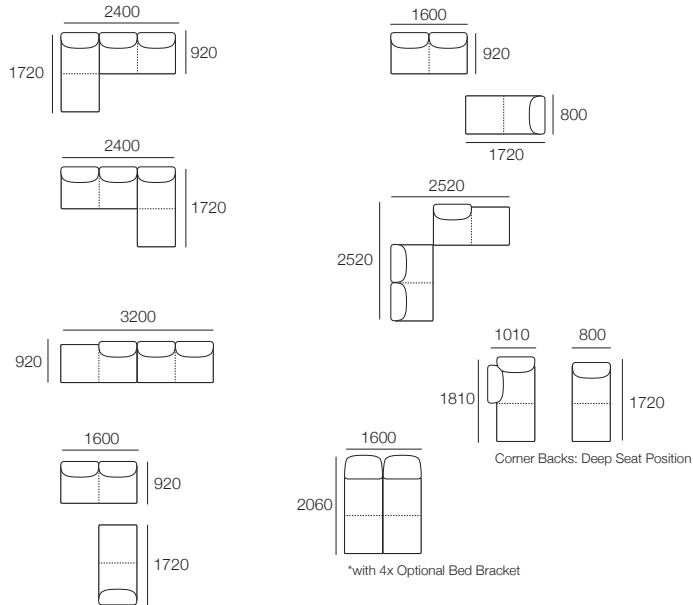

Configurations:

DT2018585 V1

Effective July 2018. *Use Magic Joiner M105. **Seat Depths: STD Position 920 / Deep Position 1010. As King Living has a policy of continuous improvement, changes to products and specifications may be made without prior notice. Photographic Images and component drawings are representative of design only. Package details above. Any additional components and/or accessories shown are not included.

kingliving.com

Delta III Packages

Package: 1 AE

Components: 2x Rectangle, 3x Back AE

Configurations:

Package: 1 Deluxe AE

Components: 2x Rectangle, 3x Back AE, 2x Box Arm

Configurations:

DT20185686 V1

Effective July 2018. *Use Magic Joiner M105. **Seat Depths: STD Position 920 / Deep Position 1010. As King Living has a policy of continuous improvement, changes to products and specifications may be made without prior notice. Photographic Images and component drawings are representative of design only. Package details above. Any additional components and/or accessories shown are not included.