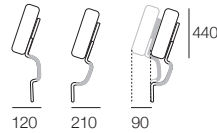

S 1600 Rectangle
Leather (Seam) / Fabric (No Seam)

Delta III 2STR SEP Base
Separate Seat Cushions

Delta III 2STR SEP Base (Storage)
Separate Seat Cushions

Delta III 3STR SEP Base
Separate Seat Cushions

Delta III 3STR SEP Base (Storage)
Separate Seat Cushions

Delta III Components

Chair
(Square + Back)

S Chair
(S Square + Back)

Back AE
Back View

Side View Positions
STD / Deep Position

STD Position

Deep Position

Circle 1380 (Swivel)
1x Base 1380,
1x Back B1380

S Circle 1380 (Storage – No Swivel)
1x Base S 1380,
1x Back B1380

Box Arm

Box Arm Smart

Box Arm Compact

Box Arm Compact Smart

SMART Pocket Accessory
Arm Table CRES

SMART Pocket Accessory
Arm Charge Table CRES