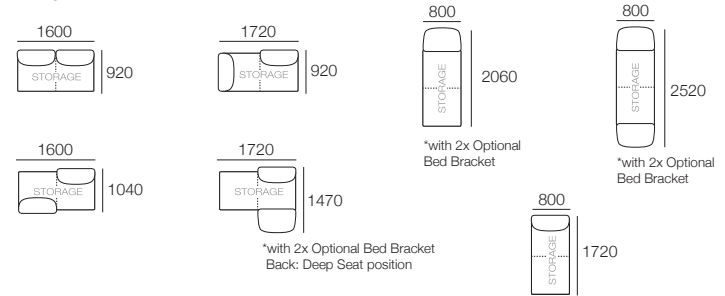

Package: S 2 Seater Armless AE (Storage):

Components: 1x S 1600 Rectangle, 2x Back AE

Configurations: