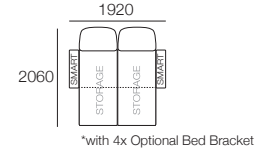

kingliving.com

Delta III Packages

Package: 2S Deluxe Storage SMART AE

Components: 1x S 800 Rectangle, 1x S 1600 Rectangle, 3x Back AE, 2x Box Arm SMART

Configurations:

Delta III Packages

Package: 7S SEP AE

Components: 1x 3STR Base SEP Storage, 1x 2STR Base SEP 1600 Storage, 5x Back AE, 4x Box Arm