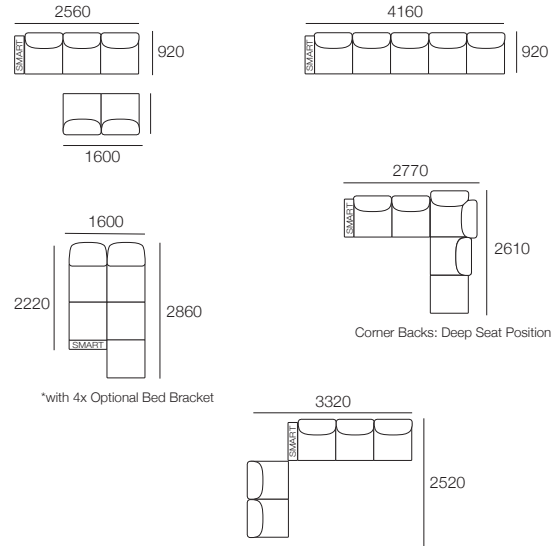

*with 2x Optional Bed Bracket

*Corner Backs: Deep Seat Position

Delta III Packages

Package: 6 SEP AE

Components: 1x 3STR Base, 1x 2STR Base, 5x Back AE, 1x Box Arm

Configurations:

Package: 6 SEP SMART AE

Components: 1x 3STR Base, 1x 2STR Base, 5x Back AE, 1x Box Arm SMART

Configurations:

DT2018584 V1

Effective July 2018. *Use Magic Joiner M105. **Seat Depths: STD Position 920 / Deep Position 1010. As King Living has a policy of continuous improvement, changes to products and specifications may be made without prior notice. Photographic Images and component drawings are representative of design only. Package details above. Any additional components and/or accessories shown are not included.