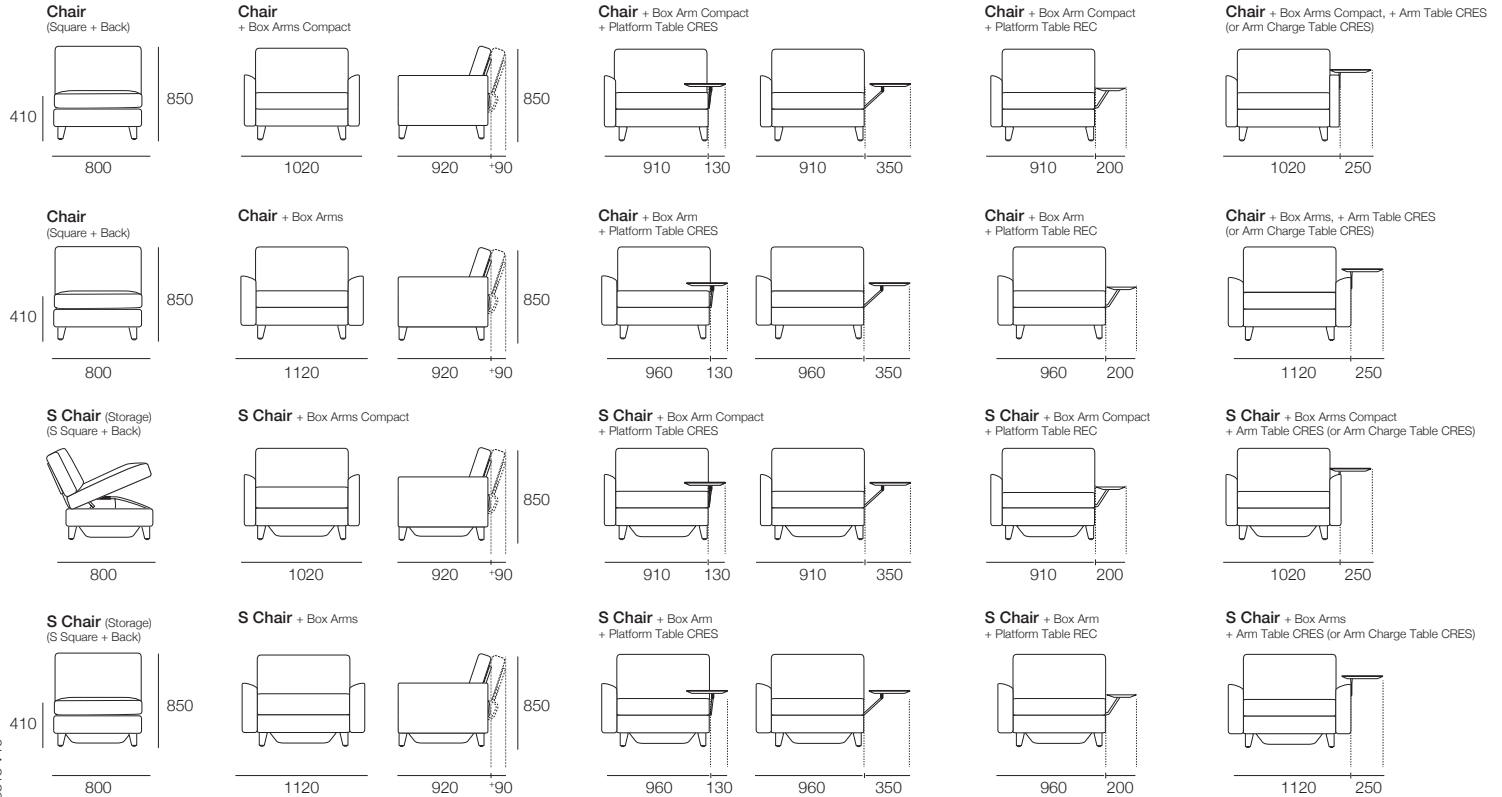

S Circle 1380 (Storage – No Swivel)
1x Base S 1380,
1x Back B1380

Box Arm

Box Arm Smart

Box Arm Compact

Box Arm Compact Smart

SMART Pocket Accessory
Arm Table CRES

SMART Pocket Accessory
Arm Charge Table CRES

Platform Table CRES

Platform Table REC
Depth 800

Angled Leg
(STD)

Adjustable Leg
(Optional)

Bed Bracket

Delta III

Delta III Packages

Package: 2STR Deluxe SEP AE

Components: 1x 2STR Base, 2x Back AE, 2x Box Arm
Configurations:

*Corner Backs:
 Deep Seat Position

*with 2x Optional
 Bed Bracket

Package: 2STR Deluxe SEP SMART AE

Components: 1x 2STR Base, 2x Back AE, 2x Box Arm SMART
Configurations:

*Corner Backs: Deep Seat Position

*with 2x Optional Bed Bracket

DT2018580 V1

Effective July 2018. *Use Magic Joiner M105. **Seat Depths: STD Position 920 / Deep Position 1010. As King Living has a policy of continuous improvement, changes to products and specifications may be made without prior notice. Photographic Images and component drawings are representative of design only. Package details above. Any additional components and/or accessories shown are not included.