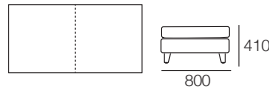

Delta III

KING[®]
L I V I N G

kingliving.com

Delta III Components

Square
(No Storage)

S Square
(Storage)

800 Rectangle
Leather (Seam) / Fabric (No Seam)

S 800 Rectangle
Leather (Seam) / Fabric (No Seam)

S 1600 Rectangle
Leather (Seam) / Fabric (No Seam)

Delta III 2STR SEP Base
Separate Seat Cushions

Delta III 2STR SEP Base (Storage)
Separate Seat Cushions

Delta III 3STR SEP Base
Separate Seat Cushions

Delta III 3STR SEP Base (Storage)
Separate Seat Cushions