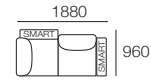

Platform Table CRES

Platform Table REC
Depth 800

Angled Leg
(STD)

Adjustable Leg
(Optional)

Bed Bracket

Delta III

Delta III Packages

Package: 2STR Deluxe SEP AE

Components: 1x 2STR Base, 2x Back AE, 2x Box Arm
Configurations:

*Corner Backs:
 Deep Seat Position

*with 2x Optional
 Bed Bracket

Package: 2STR Deluxe SEP SMART AE

Components: 1x 2STR Base, 2x Back AE, 2x Box Arm SMART
Configurations:

*Corner Backs: Deep Seat Position

*with 2x Optional Bed Bracket

DT2018580 V1

Effective July 2018. *Use Magic Joiner M105. **Seat Depths: STD Position 920 / Deep Position 1010. As King Living has a policy of continuous improvement, changes to products and specifications may be made without prior notice. Photographic Images and component drawings are representative of design only. Package details above. Any additional components and/or accessories shown are not included.

kingliving.com

Delta III Package

Package: 2 STR Storage DLX SEP AE

Components: 1x 2STR Base SEP 1600 Storage, 2x Back AE, 2x Delta III Box Arm AE
Configurations:

Package: 2 STR Storage DLX SEP SMART AE

Components: 1x 2STR Base SEP 1600 Storage, 2x Back AE, 2x Delta III Box Arm SMART
Configurations: