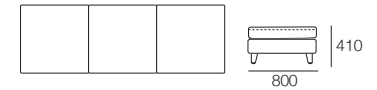

S 1600 Rectangle
Leather (Seam) / Fabric (No Seam)

Delta III 2STR SEP Base
Separate Seat Cushions

Delta III 2STR SEP Base (Storage)
Separate Seat Cushions

Delta III 3STR SEP Base
Separate Seat Cushions

Delta III 3STR SEP Base (Storage)
Separate Seat Cushions

Delta III Components

Chair
(Square + Back)

S Chair
(S Square + Back)

Back AE
Back View

Side View Positions
STD / Deep Position

STD Position

Deep Position

Circle 1380 (Swivel)
1x Base 1380,
1x Back B1380