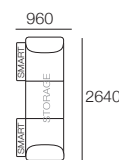

Delta III Package

Package: 3 STR Deluxe SEP AE

Components: 1x 3STR Base SEP Storage, 3x Back AE, 2x Box Arm AE
Configurations:

*Backs: Deep Seat Position

*with 2x Optional Bed Bracket

*with 2x Optional Bed Bracket

*Corner Backs: Deep Seat Position

Package: 3 STR Deluxe SEP SMART AE

Components: 1x 3STR Base SEP Storage, 3x Back AE, 2x Box Arm SMART
Configurations:

*Backs: Deep Seat Position

*with 2x Optional Bed Bracket

*with 2x Optional Bed Bracket

*Corner Backs: Deep Seat Position