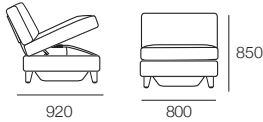

Delta III

KING[®]
L I V I N G

kingliving.com

Delta III Components

Square
(No Storage)

S Square
(Storage)

800 Rectangle
Leather (Seam) / Fabric (No Seam)

S 800 Rectangle
Leather (Seam) / Fabric (No Seam)

S 1600 Rectangle
Leather (Seam) / Fabric (No Seam)

Delta III 2STR SEP Base
Separate Seat Cushions

Delta III 2STR SEP Base (Storage)
Separate Seat Cushions

Delta III 3STR SEP Base
Separate Seat Cushions

Delta III 3STR SEP Base (Storage)
Separate Seat Cushions

Delta III Components

Chair
(Square + Back)

S Chair
(S Square + Back)

Back AE
Back View

Side View Positions
STD / Deep Position

STD Position

Deep Position

Circle 1380 (Swivel)
1x Base 1380,
1x Back B1380