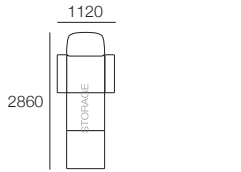

kingliving.com

Delta III Package

Package: 3 STR Deluxe SEP AE

Components: 1x 3STR Base SEP Storage, 3x Back AE, 2x Box Arm AE
Configurations:

*Backs: Deep Seat Position

*with 2x Optional Bed Bracket

*with 2x Optional Bed Bracket