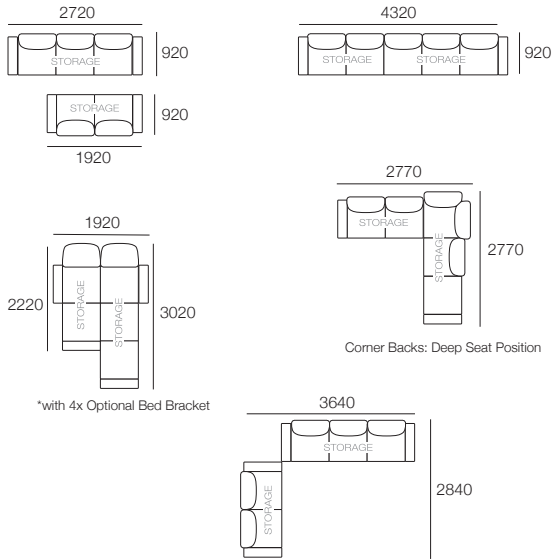

Delta III Packages

Package: 7S SEP AE

Components: 1x 3STR Base SEP Storage, 1x 2STR Base SEP 1600 Storage, 5x Back AE, 4x Box Arm

Configurations: