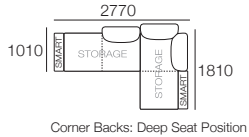

DT20185688 V1

Effective July 2018. *Use Magic Joiner M105. **Seat Depths: STD Position 920 / Deep Position 1010. As King Living has a policy of continuous improvement, changes to products and specifications may be made without prior notice. Photographic images and component drawings are representative of design only. Package details above. Any additional components and/or accessories shown are not included.

kingliving.com

Delta III Packages

Package: 2S Deluxe Storage SMART AE

Components: 1x S 800 Rectangle, 1x S 1600 Rectangle, 3x Back AE, 2x Box Arm SMART

Configurations:

Delta III Packages

Package: 7S SEP AE

Components: 1x 3STR Base SEP Storage, 1x 2STR Base SEP 1600 Storage, 5x Back AE, 4x Box Arm