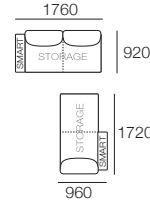

kingliving.com

Delta III Packages

Package: 2S Deluxe Storage SMART AE

Components: 1x S 800 Rectangle, 1x S 1600 Rectangle, 3x Back AE, 2x Box Arm SMART

Configurations:

Delta III Packages

Package: 7S SEP AE

Components: 1x 3STR Base SEP Storage, 1x 2STR Base SEP 1600 Storage, 5x Back AE, 4x Box Arm