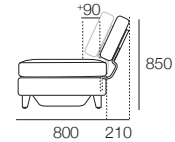

Delta III Components

Chair
(Square + Back)

S Chair
(S Square + Back)

Back AE
Back View

Side View Positions
STD / Deep Position

STD Position

Deep Position

Circle 1380 (Swivel)
1x Base 1380,
1x Back B1380