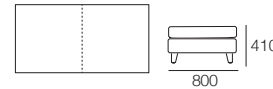

Delta III

KING[®]
L I V I N G

kingliving.com

Delta III Components

Square
(No Storage)

S Square
(Storage)

800 Rectangle
Leather (Seam) / Fabric (No Seam)

S 800 Rectangle
Leather (Seam) / Fabric (No Seam)

S 1600 Rectangle
Leather (Seam) / Fabric (No Seam)

Delta III 2STR SEP Base
Separate Seat Cushions

Delta III 2STR SEP Base (Storage)
Separate Seat Cushions

Delta III 3STR SEP Base
Separate Seat Cushions

Delta III 3STR SEP Base (Storage)
Separate Seat Cushions