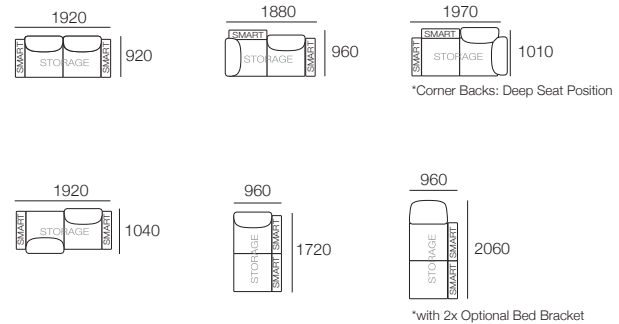

*Corner Backs: Deep Seat Position

*with 2x Optional Bed Bracket

DT2018580 V1

Effective July 2018. *Use Magic Joiner M105. **Seat Depths: STD Position 920 / Deep Position 1010. As King Living has a policy of continuous improvement, changes to products and specifications may be made without prior notice. Photographic Images and component drawings are representative of design only. Package details above. Any additional components and/or accessories shown are not included.

kingliving.com

Delta III Package

Package: 2 STR Storage DLX SEP AE

Components: 1x 2STR Base SEP 1600 Storage, 2x Back AE, 2x Delta III Box Arm AE
Configurations:

Package: 2 STR Storage DLX SEP SMART AE

Components: 1x 2STR Base SEP 1600 Storage, 2x Back AE, 2x Delta III Box Arm SMART
Configurations:

DT2018581 V1

Effective July 2018. *Use Magic Joiner M105. **Seat Depths: STD Position 920 / Deep Position 1010. As King Living has a policy of continuous improvement, changes to products and specifications may be made without prior notice. Photographic Images and component drawings are representative of design only. Package details above. Any additional components and/or accessories shown are not included.