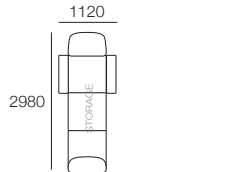

kingliving.com

Delta III Package

Package: 3 STR Deluxe SEP AE

Components: 1x 3STR Base SEP Storage, 3x Back AE, 2x Box Arm AE
Configurations:

*Backs: Deep Seat Position

*with 2x Optional Bed Bracket

*with 2x Optional Bed Bracket