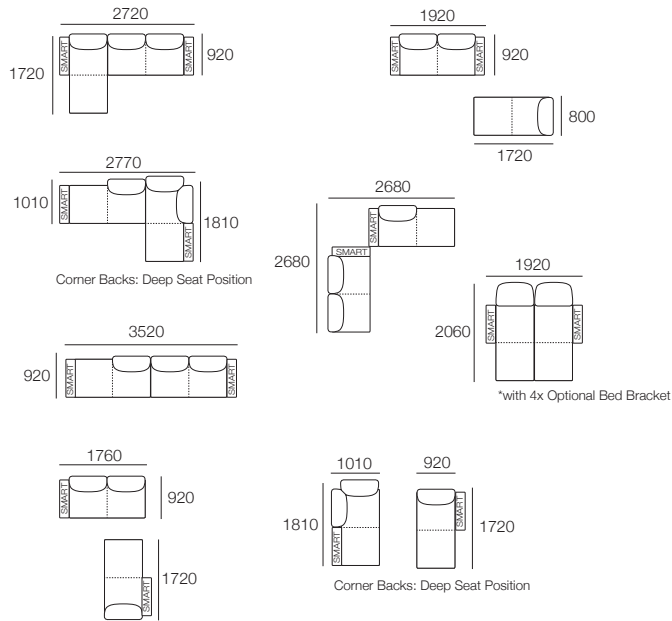

Delta III Packages

KING®
L I V I N G

Package: 1 Deluxe SMART AE

Components: 2x Rectangle, 3x Back AE, 2x Box Arm SMART

Configurations: