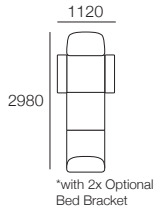

DT2018581 V1

Effective July 2018. *Use Magic Joiner M105. **Seat Depths: STD Position 920 / Deep Position 1010. As King Living has a policy of continuous improvement, changes to products and specifications may be made without prior notice. Photographic Images and component drawings are representative of design only. Package details above. Any additional components and/or accessories shown are not included.

kingliving.com

Delta III Package

Package: 3STR Deluxe SEP AE

Components: 1x 3STR Base, 2x Back AE, 2x Box Arm

Configurations:

*Corner Backs: Deep Seat Position

*Backs: Deep Seat Position

*with 2x Optional Bed Bracket