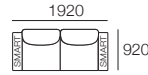

Components: 1x 2STR Base, 2x Back AE, 2x Box Arm
Configurations:

*Corner Backs:
 Deep Seat Position

*with 2x Optional
 Bed Bracket

Package: 2STR Deluxe SEP SMART AE

Components: 1x 2STR Base, 2x Back AE, 2x Box Arm SMART
Configurations:

*Corner Backs: Deep Seat Position

*with 2x Optional Bed Bracket

DT2018580 V1

Effective July 2018. *Use Magic Joiner M105. **Seat Depths: STD Position 920 / Deep Position 1010. As King Living has a policy of continuous improvement, changes to products and specifications may be made without prior notice. Photographic Images and component drawings are representative of design only. Package details above. Any additional components and/or accessories shown are not included.