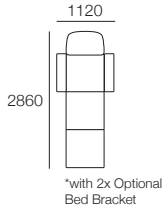

DT2018581 V1

Effective July 2018. *Use Magic Joiner M105. **Seat Depths: STD Position 920 / Deep Position 1010. As King Living has a policy of continuous improvement, changes to products and specifications may be made without prior notice. Photographic Images and component drawings are representative of design only. Package details above. Any additional components and/or accessories shown are not included.

kingliving.com

Delta III Package

Package: 3STR Deluxe SEP AE

Components: 1x 3STR Base, 2x Back AE, 2x Box Arm

Configurations:

*Corner Backs: Deep Seat Position

*Backs: Deep Seat Position

*with 2x Optional Bed Bracket