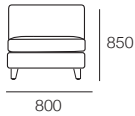

Delta III

KING[®]
L I V I N G

kingliving.com

Delta III Components

Square
(No Storage)

S Square
(Storage)

800 Rectangle
Leather (Seam) / Fabric (No Seam)

S 800 Rectangle
Leather (Seam) / Fabric (No Seam)

S 1600 Rectangle
Leather (Seam) / Fabric (No Seam)

Delta III 2STR SEP Base
Separate Seat Cushions

Delta III 2STR SEP Base (Storage)
Separate Seat Cushions

Delta III 3STR SEP Base
Separate Seat Cushions

Delta III 3STR SEP Base (Storage)
Separate Seat Cushions

Delta III Components

Chair
(Square + Back)

S Chair
(S Square + Back)

Back AE
Back View

Side View Positions
STD / Deep Position

STD Position

Deep Position

Circle 1380 (Swivel)
1x Base 1380,
1x Back B1380