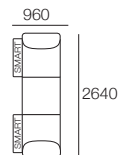

*with 2x Optional Bed Bracket

Package: 3STR Deluxe SEP SMART AE

Components: 1x 3STR Base, 2x Back AE, 2x Box Arm SMART

Configurations:

*Backs: Deep Seat Position

*Corner Backs: Deep Seat Position

*with 2x Optional Bed Bracket

*with 2x Optional Bed Bracket

DT201 8592 V1

Effective July 2018. *Use Magic Joiner M105. **Seat Depths: STD Position 920 / Deep Position 1010. As King Living has a policy of continuous improvement, changes to products and specifications may be made without prior notice. Photographic Images and component drawings are representative of design only. Package details above. Any additional components and/or accessories shown are not included.