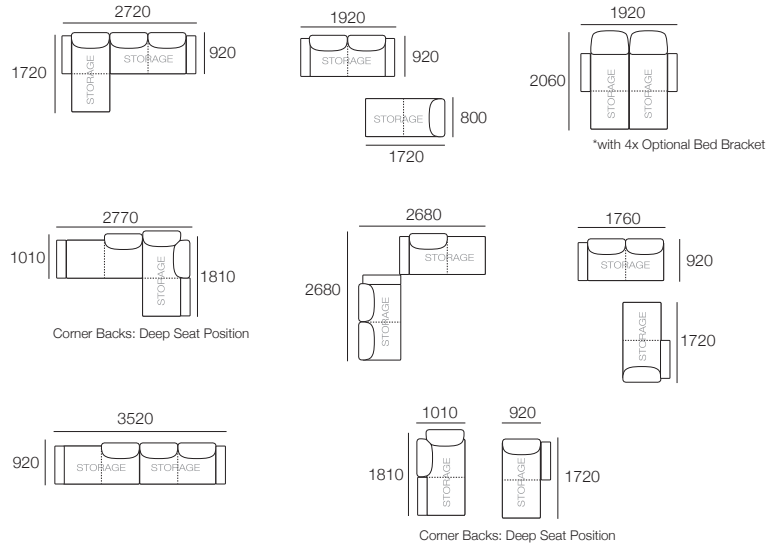

Components: 1x Circle Base S 1380,
1x Circle Back B1380,
2x Panama Cushion Square

DT2018587 V1

Effective July 2018. *Use Magic Joiner M105. **Seat Depths: STD Position 920 / Deep Position 1010. As King Living has a policy of continuous improvement, changes to products and specifications may be made without prior notice. Photographic Images and component drawings are representative of design only. Package details above. Any additional components and/or accessories shown are not included.

kingliving.com

Delta III Packages

Package: 2S Storage AE

Components: 1x S 800 Rectangle, 1x S 1600 Rectangle, 3x Back AE
Configurations:

Package: 2S Deluxe Storage AE

Components: 1x S 800 Rectangle, 1x S 1600 Rectangle, 3x Back AE, 2x Box Arm
Configurations:

DT20185688 V1

Effective July 2018. *Use Magic Joiner M105. **Seat Depths: STD Position 920 / Deep Position 1010. As King Living has a policy of continuous improvement, changes to products and specifications may be made without prior notice. Photographic images and component drawings are representative of design only. Package details above. Any additional components and/or accessories shown are not included.