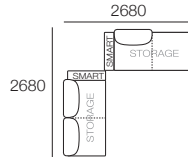

DT20185688 V1

Effective July 2018. *Use Magic Joiner M105. **Seat Depths: STD Position 920 / Deep Position 1010. As King Living has a policy of continuous improvement, changes to products and specifications may be made without prior notice. Photographic images and component drawings are representative of design only. Package details above. Any additional components and/or accessories shown are not included.

kingliving.com

Delta III Packages

Package: 2S Deluxe Storage SMART AE

Components: 1x S 800 Rectangle, 1x S 1600 Rectangle, 3x Back AE, 2x Box Arm SMART

Configurations:

Delta III Packages

Package: 7S SEP AE

Components: 1x 3STR Base SEP Storage, 1x 2STR Base SEP 1600 Storage, 5x Back AE, 4x Box Arm