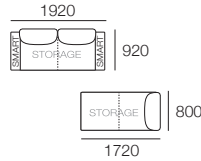

kingliving.com

Delta III Packages

Package: 2S Deluxe Storage SMART AE

Components: 1x S 800 Rectangle, 1x S 1600 Rectangle, 3x Back AE, 2x Box Arm SMART

Configurations:

Delta III Packages

Package: 7S SEP AE

Components: 1x 3STR Base SEP Storage, 1x 2STR Base SEP 1600 Storage, 5x Back AE, 4x Box Arm