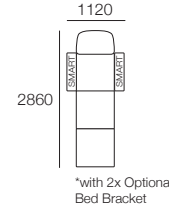

*with 2x Optional Bed Bracket

Package: 3STR Deluxe SEP SMART AE

Components: 1x 3STR Base, 2x Back AE, 2x Box Arm SMART

Configurations:

*Backs: Deep Seat Position

*Corner Backs: Deep Seat Position

*with 2x Optional Bed Bracket

*with 2x Optional Bed Bracket

DT201 8592 V1

Effective July 2018. *Use Magic Joiner M105. **Seat Depths: STD Position 920 / Deep Position 1010. As King Living has a policy of continuous improvement, changes to products and specifications may be made without prior notice. Photographic Images and component drawings are representative of design only. Package details above. Any additional components and/or accessories shown are not included.