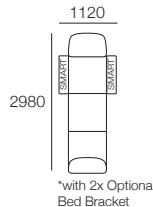

*with 2x Optional Bed Bracket

Package: 3STR Deluxe SEP SMART AE

Components: 1x 3STR Base, 2x Back AE, 2x Box Arm SMART

Configurations:

*Backs: Deep Seat Position

*Corner Backs: Deep Seat Position

*with 2x Optional Bed Bracket

*with 2x Optional Bed Bracket

DT201 8592 V1

Effective July 2018. *Use Magic Joiner M105. **Seat Depths: STD Position 920 / Deep Position 1010. As King Living has a policy of continuous improvement, changes to products and specifications may be made without prior notice. Photographic Images and component drawings are representative of design only. Package details above. Any additional components and/or accessories shown are not included.