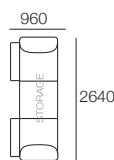

Delta III Package

Package: 3 STR Deluxe SEP AE

Components: 1x 3STR Base SEP Storage, 3x Back AE, 2x Box Arm AE
Configurations:

*Backs: Deep Seat Position

*with 2x Optional Bed Bracket

*with 2x Optional Bed Bracket

*Corner Backs: Deep Seat Position

Package: 3 STR Deluxe SEP SMART AE

Components: 1x 3STR Base SEP Storage, 3x Back AE, 2x Box Arm SMART
Configurations:

*Backs: Deep Seat Position

*with 2x Optional Bed Bracket

*with 2x Optional Bed Bracket

*Corner Backs: Deep Seat Position