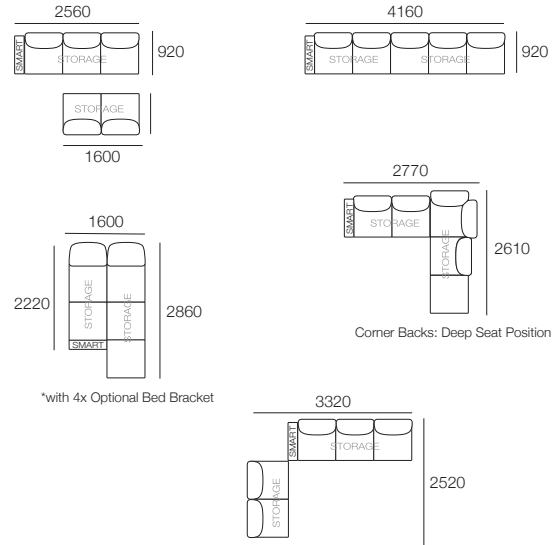

Configurations:

DT2018584 V1

Effective July 2018. *Use Magic Joiner M105. **Seat Depths: STD Position 920 / Deep Position 1010. As King Living has a policy of continuous improvement, changes to products and specifications may be made without prior notice. Photographic Images and component drawings are representative of design only. Package details above. Any additional components and/or accessories shown are not included.

kingliving.com

Delta III Package

Package: 6 SEP AE (Storage)

Components: 1x 2STR Base SEP 1600 Storage, 1x 3STR Base SEP Storage, 5x Back AE, 1x Box Arm

Configurations:

Package: 6 SEP SMART AE (Storage)

Components: 1x 2STR Base SEP 1600 Storage, 1x 3STR Base SEP Storage, 5x Back AE, 1x Box Arm SMART

Configurations:

DT2018585 V1

Effective July 2018. *Use Magic Joiner M105. **Seat Depths: STD Position 920 / Deep Position 1010. As King Living has a policy of continuous improvement, changes to products and specifications may be made without prior notice. Photographic Images and component drawings are representative of design only. Package details above. Any additional components and/or accessories shown are not included.