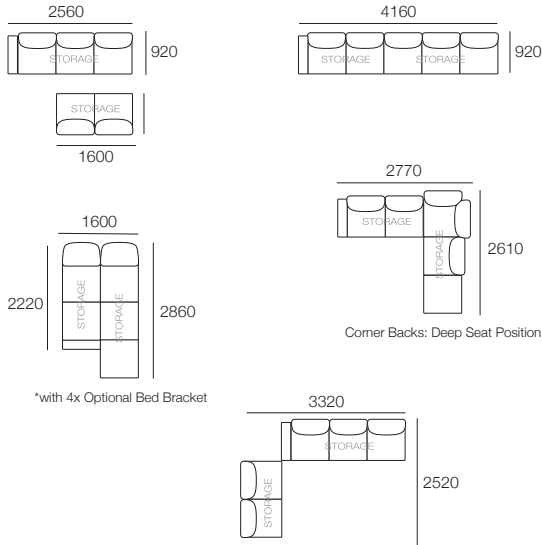

Delta III Package

Package: 6 SEP AE (Storage)

Components: 1x 2STR Base SEP 1600 Storage, 1x 3STR Base SEP Storage, 5x Back AE, 1x Box Arm

Configurations: