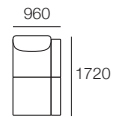

*with 2x Optional
Bed Bracket