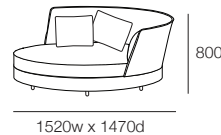

DT20185686 V1

Effective July 2018. *Use Magic Joiner M105. **Seat Depths: STD Position 920 / Deep Position 1010. As King Living has a policy of continuous improvement, changes to products and specifications may be made without prior notice. Photographic Images and component drawings are representative of design only. Package details above. Any additional components and/or accessories shown are not included.

kingliving.com

Delta III Packages

KING[®]
L I V I N G

Package: 1 Deluxe SMART AE

Components: 2x Rectangle, 3x Back AE, 2x Box Arm SMART

Configurations:

Package: S 2 Seater Armless AE (Storage):

Components: 1x S 1600 Rectangle, 2x Back AE

Configurations:

Package: Delta III Circle Sofa 1380

(Swivel)

Components: 1x Circle Base 1380,
1x Circle Back B1380,
2x Panama Cushion Square

Package: Delta III Storage Circle Sofa 1380

(Storage – No Swivel)