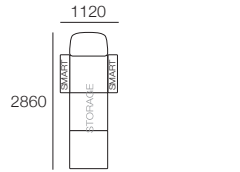

*Corner Backs: Deep Seat Position

Package: 3 STR Deluxe SEP SMART AE

Components: 1x 3STR Base SEP Storage, 3x Back AE, 2x Box Arm SMART
Configurations:

*Backs: Deep Seat Position

*with 2x Optional Bed Bracket