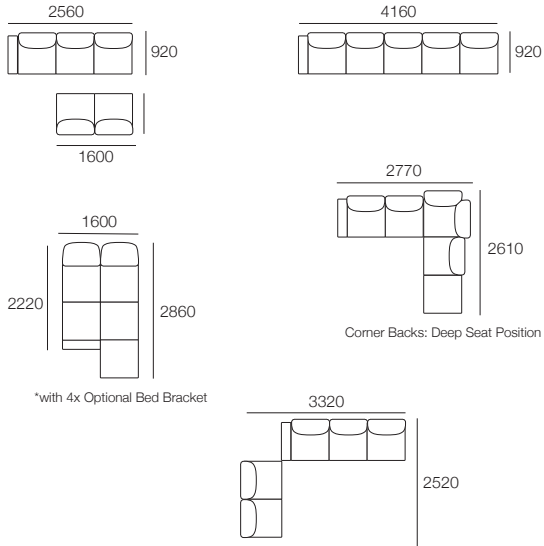

*with 2x Optional Bed Bracket

*Corner Backs: Deep Seat Position

Delta III Packages

Package: 6 SEP AE

Components: 1x 3STR Base, 1x 2STR Base, 5x Back AE, 1x Box Arm

Configurations:

Package: 6 SEP SMART AE

Components: 1x 3STR Base, 1x 2STR Base, 5x Back AE, 1x Box Arm SMART

Configurations:

DT2018584 V1

Effective July 2018. *Use Magic Joiner M105. **Seat Depths: STD Position 920 / Deep Position 1010. As King Living has a policy of continuous improvement, changes to products and specifications may be made without prior notice. Photographic Images and component drawings are representative of design only. Package details above. Any additional components and/or accessories shown are not included.