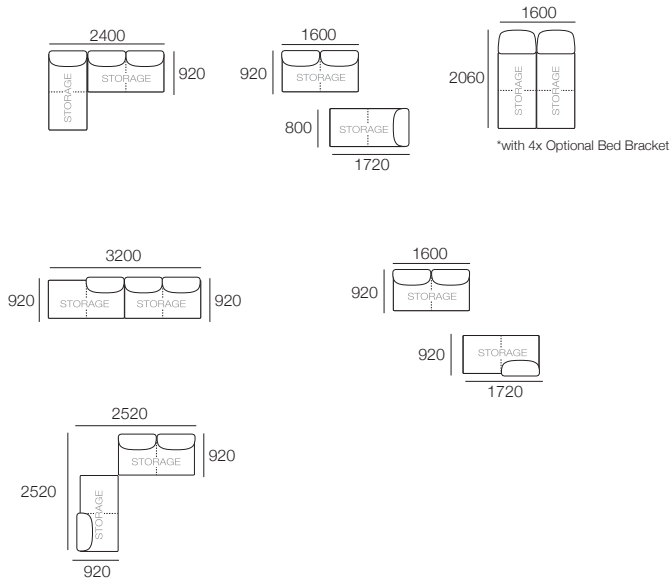

Delta III Packages

Package: 2S Storage AE

Components: 1x S 800 Rectangle, 1x S 1600 Rectangle, 3x Back AE
Configurations: