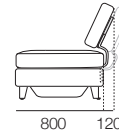

Delta III Components

Chair
(Square + Back)

S Chair
(S Square + Back)

Back AE
Back View

Side View Positions
STD / Deep Position

STD Position

Deep Position

Circle 1380 (Swivel)
1x Base 1380,
1x Back B1380

S Circle 1380 (Storage – No Swivel)
1x Base S 1380,
1x Back B1380

Box Arm

Box Arm Smart

Box Arm Compact

Box Arm Compact Smart

SMART Pocket Accessory
Arm Table CRES

SMART Pocket Accessory
Arm Charge Table CRES