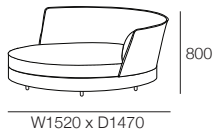

S 1600 Rectangle
Leather (Seam) / Fabric (No Seam)

Delta III 2STR SEP Base
Separate Seat Cushions

Delta III 2STR SEP Base (Storage)
Separate Seat Cushions

Delta III 3STR SEP Base
Separate Seat Cushions

Delta III 3STR SEP Base (Storage)
Separate Seat Cushions

Delta III Components

Chair
(Square + Back)

S Chair
(S Square + Back)

Back AE
Back View

Side View Positions
STD / Deep Position

STD Position

Deep Position

Circle 1380 (Swivel)
1x Base 1380,
1x Back B1380

S Circle 1380 (Storage – No Swivel)
1x Base S 1380,
1x Back B1380

Box Arm

Box Arm Smart

Box Arm Compact

Box Arm Compact Smart

SMART Pocket Accessory
Arm Table CRES

SMART Pocket Accessory
Arm Charge Table CRES