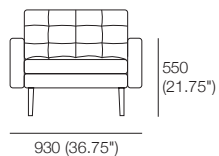

2 Seater Base
D750 (29.5")

3 Seater Base
D750 (29.5")

AB730

AB825

AB1460

AB2190

Back Cushion 730P

Back Cushion 730Q

Bolster (Support)

Bolster Cushion (Scatter)

Swivel Table

Leg

Uno

Armless Chair

Chair 1x Arm

Chair 2x Arms

Chair 2x Arms

2 Seater Armless

2 Seater 1x Arm

2 Seater 2x Arms

Effective September 2018. *Use Magic Joiner M95. Warning: Do not sit on arm when in flat/extended position. Maximum load 10kg (22lb). As King Living has a policy of continuous improvement, changes to products and specifications may be made without prior notice. Images and component drawings shown are representative of design only. Accessories not included.

Uno

3 Seater Armless

2190 (86.25")

3 Seater 1x Arm

2290 (90")

3 Seater 2x Arm

2390 (94")

2640 (104")