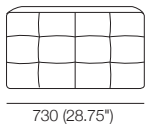

2 Seater Base
D750 (29.5")

3 Seater Base
D750 (29.5")

AB730

AB825

AB1460

AB2190

Back Cushion 730P

Back Cushion 730Q

Chair 2x Arms

2 Seater Armless

2 Seater 1x Arm

2 Seater 2x Arms

Effective September 2018. *Use Magic Joiner M95. Warning: Do not sit on arm when in flat/extended position. Maximum load 10kg (22lb). As King Living has a policy of continuous improvement, changes to products and specifications may be made without prior notice. Images and component drawings shown are representative of design only. Accessories not included.