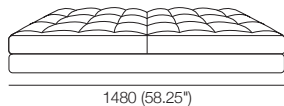

Uno

KING[®]
L I V I N G

kingliving.com

Uno

Ottoman 730/730
D750 (29.5")

Ottoman 1460/730
D750 (29.5")

Ottoman 1460/550
D570 (22.5")

Square
D750 (29.5")

2 Seater Base
D750 (29.5")

3 Seater Base
D750 (29.5")

AB730

AB825

AB1460

AB2190

Back Cushion 730P

Back Cushion 730Q

Chair 2x Arms

2 Seater Armless

2 Seater 1x Arm

2 Seater 2x Arms

Effective September 2018. *Use Magic Joiner M95. Warning: Do not sit on arm when in flat/extended position. Maximum load 10kg (22lb). As King Living has a policy of continuous improvement, changes to products and specifications may be made without prior notice. Images and component drawings shown are representative of design only. Accessories not included.