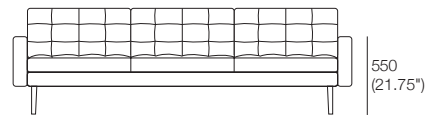

Chair 2x Arms

2 Seater Armless

2 Seater 1x Arm

2 Seater 2x Arms

Effective September 2018. *Use Magic Joiner M95. Warning: Do not sit on arm when in flat/extended position. Maximum load 10kg (22lb). As King Living has a policy of continuous improvement, changes to products and specifications may be made without prior notice. Images and component drawings shown are representative of design only. Accessories not included.

Uno

3 Seater Armless

2190 (86.25")

3 Seater 1x Arm

2290 (90")

3 Seater 2x Arm

2390 (94")

2640 (104")