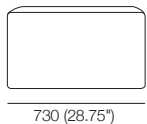

2 Seater Base
D750 (29.5")

3 Seater Base
D750 (29.5")

AB730

AB825

AB1460

AB2190

Back Cushion 730P

Back Cushion 730Q