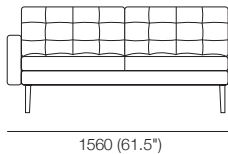

2 Seater Base
D750 (29.5")

3 Seater Base
D750 (29.5")

AB730

AB825

AB1460

AB2190

Back Cushion 730P

Back Cushion 730Q

Bolster (Support)

Bolster Cushion (Scatter)

Swivel Table

Leg

Uno

Armless Chair

Chair 1x Arm

Chair 2x Arms

Chair 2x Arms

2 Seater Armless

2 Seater 1x Arm

2 Seater 2x Arms

Effective September 2018. *Use Magic Joiner M95. Warning: Do not sit on arm when in flat/extended position. Maximum load 10kg (22lb). As King Living has a policy of continuous improvement, changes to products and specifications may be made without prior notice. Images and component drawings shown are representative of design only. Accessories not included.

Uno

3 Seater Armless

2190 (86.25")

3 Seater 1x Arm

2290 (90")

3 Seater 2x Arm

2390 (94")

2640 (104")