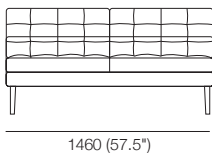

Bolster (Support)

Bolster Cushion (Scatter)

Swivel Table

Leg

Uno

Armless Chair

Chair 1x Arm

Chair 2x Arms

Chair 2x Arms

2 Seater Armless

2 Seater 1x Arm

2 Seater 2x Arms

Effective September 2018. *Use Magic Joiner M95. Warning: Do not sit on arm when in flat/extended position. Maximum load 10kg (22lb). As King Living has a policy of continuous improvement, changes to products and specifications may be made without prior notice. Images and component drawings shown are representative of design only. Accessories not included.

Uno

3 Seater Armless

2190 (86.25")

3 Seater 1x Arm

2290 (90")

3 Seater 2x Arm

2390 (94")

2640 (104")