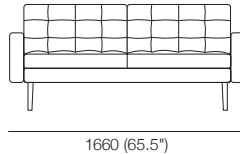

Chair 2x Arms

2 Seater Armless

2 Seater 1x Arm

2 Seater 2x Arms

Effective September 2018. *Use Magic Joiner M95. Warning: Do not sit on arm when in flat/extended position. Maximum load 10kg (22lb). As King Living has a policy of continuous improvement, changes to products and specifications may be made without prior notice. Images and component drawings shown are representative of design only. Accessories not included.

Uno

3 Seater Armless

2190 (86.25")

3 Seater 1x Arm

2290 (90")

3 Seater 2x Arm

2390 (94")

2640 (104")