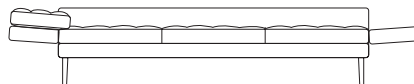

Chair 2x Arms

2 Seater Armless

2 Seater 1x Arm

2 Seater 2x Arms

Effective September 2018. *Use Magic Joiner M95. Warning: Do not sit on arm when in flat/extended position. Maximum load 10kg (22lb). As King Living has a policy of continuous improvement, changes to products and specifications may be made without prior notice. Images and component drawings shown are representative of design only. Accessories not included.

Uno

3 Seater Armless

2190 (86.25")

3 Seater 1x Arm

2290 (90")

3 Seater 2x Arm

2390 (94")

2640 (104")