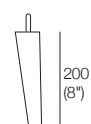

Bolster (Support)

Bolster Cushion (Scatter)

Swivel Table

Leg

Uno

Armless Chair

Chair 1x Arm

Chair 2x Arms

Chair 2x Arms

2 Seater Armless

2 Seater 1x Arm

2 Seater 2x Arms

Effective September 2018. *Use Magic Joiner M95. Warning: Do not sit on arm when in flat/extended position. Maximum load 10kg (22lb). As King Living has a policy of continuous improvement, changes to products and specifications may be made without prior notice. Images and component drawings shown are representative of design only. Accessories not included.

Uno

3 Seater Armless

2190 (86.25")

3 Seater 1x Arm

2290 (90")

3 Seater 2x Arm

2390 (94")

2640 (104")