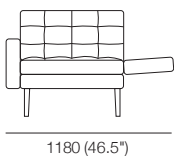

2 Seater Base
D750 (29.5")

3 Seater Base
D750 (29.5")

AB730

AB825

AB1460

AB2190

Back Cushion 730P

Back Cushion 730Q

Bolster (Support)

Bolster Cushion (Scatter)

Swivel Table

Leg

Uno

Armless Chair

Chair 1x Arm

Chair 2x Arms

Chair 2x Arms

2 Seater Armless

2 Seater 1x Arm

2 Seater 2x Arms

Effective September 2018. *Use Magic Joiner M95. Warning: Do not sit on arm when in flat/extended position. Maximum load 10kg (22lb). As King Living has a policy of continuous improvement, changes to products and specifications may be made without prior notice. Images and component drawings shown are representative of design only. Accessories not included.

Uno

3 Seater Armless

2190 (86.25")

3 Seater 1x Arm

2290 (90")

3 Seater 2x Arm

2390 (94")

2640 (104")