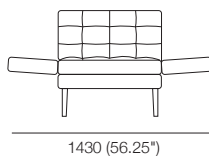

2 Seater Base
D750 (29.5")

3 Seater Base
D750 (29.5")

AB730

AB825

AB1460

AB2190

Back Cushion 730P

Back Cushion 730Q

Bolster (Support)

Bolster Cushion (Scatter)

Swivel Table

Leg

Uno

Armless Chair

Chair 1x Arm

Chair 2x Arms

Chair 2x Arms

2 Seater Armless

2 Seater 1x Arm

2 Seater 2x Arms

Effective September 2018. *Use Magic Joiner M95. Warning: Do not sit on arm when in flat/extended position. Maximum load 10kg (22lb). As King Living has a policy of continuous improvement, changes to products and specifications may be made without prior notice. Images and component drawings shown are representative of design only. Accessories not included.

Uno

3 Seater Armless

2190 (86.25")

3 Seater 1x Arm

2290 (90")

3 Seater 2x Arm

2390 (94")

2640 (104")