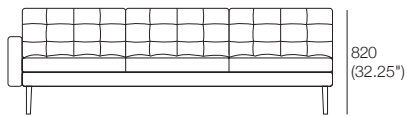

Bolster (Support)

Bolster Cushion (Scatter)

Swivel Table

Leg

Uno

Armless Chair

Chair 1x Arm

Chair 2x Arms

Chair 2x Arms

2 Seater Armless

2 Seater 1x Arm

2 Seater 2x Arms

Effective September 2018. *Use Magic Joiner M95. Warning: Do not sit on arm when in flat/extended position. Maximum load 10kg (22lb). As King Living has a policy of continuous improvement, changes to products and specifications may be made without prior notice. Images and component drawings shown are representative of design only. Accessories not included.

Uno

3 Seater Armless

2190 (86.25")

3 Seater 1x Arm

2290 (90")

3 Seater 2x Arm

2390 (94")

2640 (104")