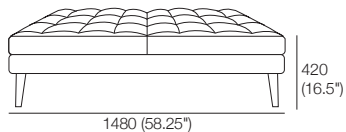

Uno

KING[®]
L I V I N G

kingliving.com

Uno

Ottoman 730/730
D750 (29.5")

Ottoman 1460/730
D750 (29.5")

Ottoman 1460/550
D570 (22.5")

Square
D750 (29.5")

2 Seater Base
D750 (29.5")

3 Seater Base
D750 (29.5")

AB730

AB825

AB1460

AB2190

Back Cushion 730P

Back Cushion 730Q

Chair 2x Arms

2 Seater Armless

2 Seater 1x Arm

2 Seater 2x Arms

Effective September 2018. *Use Magic Joiner M95. Warning: Do not sit on arm when in flat/extended position. Maximum load 10kg (22lb). As King Living has a policy of continuous improvement, changes to products and specifications may be made without prior notice. Images and component drawings shown are representative of design only. Accessories not included.