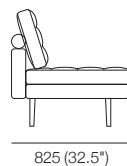

Bolster (Support)

Bolster Cushion (Scatter)

Swivel Table

Leg

Uno

Armless Chair

Chair 1x Arm

Chair 2x Arms

Chair 2x Arms

2 Seater Armless

2 Seater 1x Arm

2 Seater 2x Arms

Effective September 2018. *Use Magic Joiner M95. Warning: Do not sit on arm when in flat/extended position. Maximum load 10kg (22lb). As King Living has a policy of continuous improvement, changes to products and specifications may be made without prior notice. Images and component drawings shown are representative of design only. Accessories not included.

Uno

3 Seater Armless

2190 (86.25")

3 Seater 1x Arm

2290 (90")

3 Seater 2x Arm

2390 (94")

2640 (104")