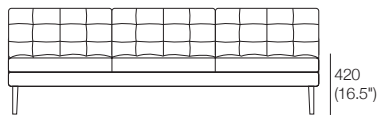

Bolster (Support)

Bolster Cushion (Scatter)

Swivel Table

Leg

Uno

Armless Chair

Chair 1x Arm

Chair 2x Arms

Chair 2x Arms

2 Seater Armless

2 Seater 1x Arm

2 Seater 2x Arms

Effective September 2018. *Use Magic Joiner M95. Warning: Do not sit on arm when in flat/extended position. Maximum load 10kg (22lb). As King Living has a policy of continuous improvement, changes to products and specifications may be made without prior notice. Images and component drawings shown are representative of design only. Accessories not included.

Uno

3 Seater Armless

2190 (86.25")

3 Seater 1x Arm

2290 (90")

3 Seater 2x Arm

2390 (94")

2640 (104")