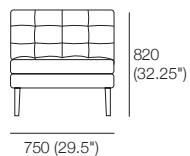

2 Seater Base
D750 (29.5")

3 Seater Base
D750 (29.5")

AB730

AB825

AB1460

AB2190

Back Cushion 730P

Back Cushion 730Q

Bolster (Support)

Bolster Cushion (Scatter)

Swivel Table

Leg

Uno

Armless Chair

Chair 1x Arm

Chair 2x Arms

Chair 2x Arms

2 Seater Armless

2 Seater 1x Arm

2 Seater 2x Arms

Effective September 2018. *Use Magic Joiner M95. Warning: Do not sit on arm when in flat/extended position. Maximum load 10kg (22lb). As King Living has a policy of continuous improvement, changes to products and specifications may be made without prior notice. Images and component drawings shown are representative of design only. Accessories not included.

Uno

3 Seater Armless

2190 (86.25")

3 Seater 1x Arm

2290 (90")

3 Seater 2x Arm

2390 (94")

2640 (104")