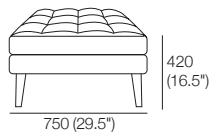

Uno

KING[®]
L I V I N G

kingliving.com

Uno

Ottoman 730/730
D750 (29.5")

Ottoman 1460/730
D750 (29.5")

Ottoman 1460/550
D570 (22.5")

Square
D750 (29.5")

Chair 2x Arms

2 Seater Armless

2 Seater 1x Arm

2 Seater 2x Arms

Effective September 2018. *Use Magic Joiner M95. Warning: Do not sit on arm when in flat/extended position. Maximum load 10kg (22lb). As King Living has a policy of continuous improvement, changes to products and specifications may be made without prior notice. Images and component drawings shown are representative of design only. Accessories not included.

Uno

3 Seater Armless

2190 (86.25")

3 Seater 1x Arm

2290 (90")

3 Seater 2x Arm

2390 (94")

2640 (104")