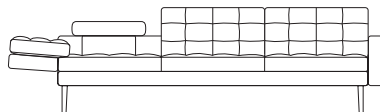

Chair 2x Arms

2 Seater Armless

2 Seater 1x Arm

2 Seater 2x Arms

Effective September 2018. *Use Magic Joiner M95. Warning: Do not sit on arm when in flat/extended position. Maximum load 10kg (22lb). As King Living has a policy of continuous improvement, changes to products and specifications may be made without prior notice. Images and component drawings shown are representative of design only. Accessories not included.

Uno

3 Seater Armless

2190 (86.25")

3 Seater 1x Arm

2290 (90")

3 Seater 2x Arm

2390 (94")

2640 (104")