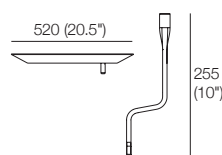

Swivel Table