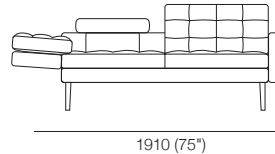

Bolster (Support)

Bolster Cushion (Scatter)

Swivel Table

Leg

Uno

Armless Chair

Chair 1x Arm

Chair 2x Arms

Chair 2x Arms

2 Seater Armless

2 Seater 1x Arm

2 Seater 2x Arms

Effective September 2018. *Use Magic Joiner M95. Warning: Do not sit on arm when in flat/extended position. Maximum load 10kg (22lb). As King Living has a policy of continuous improvement, changes to products and specifications may be made without prior notice. Images and component drawings shown are representative of design only. Accessories not included.

Uno

3 Seater Armless

2190 (86.25")

3 Seater 1x Arm

2290 (90")

3 Seater 2x Arm

2390 (94")

2640 (104")