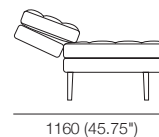

2 Seater Base
D750 (29.5")

3 Seater Base
D750 (29.5")

AB730

AB825

AB1460

AB2190

Back Cushion 730P

Back Cushion 730Q

Bolster (Support)

Bolster Cushion (Scatter)

Swivel Table

Leg

Uno

Armless Chair

Chair 1x Arm

Chair 2x Arms

Chair 2x Arms

2 Seater Armless

2 Seater 1x Arm

2 Seater 2x Arms

Effective September 2018. *Use Magic Joiner M95. Warning: Do not sit on arm when in flat/extended position. Maximum load 10kg (22lb). As King Living has a policy of continuous improvement, changes to products and specifications may be made without prior notice. Images and component drawings shown are representative of design only. Accessories not included.

Uno

3 Seater Armless

2190 (86.25")

3 Seater 1x Arm

2290 (90")

3 Seater 2x Arm

2390 (94")

2640 (104")