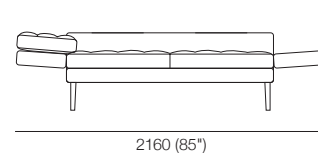

Bolster (Support)

Bolster Cushion (Scatter)

Swivel Table

Leg

Uno

Armless Chair

Chair 1x Arm

Chair 2x Arms

Chair 2x Arms

2 Seater Armless

2 Seater 1x Arm

2 Seater 2x Arms

Effective September 2018. *Use Magic Joiner M95. Warning: Do not sit on arm when in flat/extended position. Maximum load 10kg (22lb). As King Living has a policy of continuous improvement, changes to products and specifications may be made without prior notice. Images and component drawings shown are representative of design only. Accessories not included.

Uno

3 Seater Armless

2190 (86.25")

3 Seater 1x Arm

2290 (90")

3 Seater 2x Arm

2390 (94")

2640 (104")