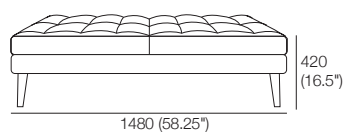

Uno

KING[®]
L I V I N G

kingliving.com

Uno

Ottoman 730/730
D750 (29.5")

Ottoman 1460/730
D750 (29.5")

Ottoman 1460/550
D570 (22.5")

Square
D750 (29.5")

Chair 2x Arms

2 Seater Armless

2 Seater 1x Arm

2 Seater 2x Arms

Effective September 2018. *Use Magic Joiner M95. Warning: Do not sit on arm when in flat/extended position. Maximum load 10kg (22lb). As King Living has a policy of continuous improvement, changes to products and specifications may be made without prior notice. Images and component drawings shown are representative of design only. Accessories not included.

Uno

3 Seater Armless

2190 (86.25")

3 Seater 1x Arm

2290 (90")

3 Seater 2x Arm

2390 (94")

2640 (104")