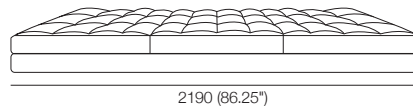

Uno

KING[®]
L I V I N G

kingliving.com

Uno

Ottoman 730/730
D750 (29.5")

Ottoman 1460/730
D750 (29.5")

Ottoman 1460/550
D570 (22.5")

Square
D750 (29.5")

2 Seater Base
D750 (29.5")

3 Seater Base
D750 (29.5")

AB730

AB825

AB1460

AB2190

Back Cushion 730P

Back Cushion 730Q

Chair 2x Arms

2 Seater Armless

2 Seater 1x Arm

2 Seater 2x Arms

Effective September 2018. *Use Magic Joiner M95. Warning: Do not sit on arm when in flat/extended position. Maximum load 10kg (22lb). As King Living has a policy of continuous improvement, changes to products and specifications may be made without prior notice. Images and component drawings shown are representative of design only. Accessories not included.