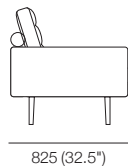

2 Seater Base
D750 (29.5")

3 Seater Base
D750 (29.5")

AB730

AB825

AB1460

AB2190

Back Cushion 730P

Back Cushion 730Q

Bolster (Support)

Bolster Cushion (Scatter)

Swivel Table

Leg

Uno

Armless Chair

Chair 1x Arm

Chair 2x Arms

Chair 2x Arms

2 Seater Armless

2 Seater 1x Arm

2 Seater 2x Arms

Effective September 2018. *Use Magic Joiner M95. Warning: Do not sit on arm when in flat/extended position. Maximum load 10kg (22lb). As King Living has a policy of continuous improvement, changes to products and specifications may be made without prior notice. Images and component drawings shown are representative of design only. Accessories not included.

Uno

3 Seater Armless

2190 (86.25")

3 Seater 1x Arm

2290 (90")

3 Seater 2x Arm

2390 (94")

2640 (104")