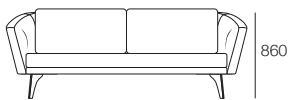

2.5 STR ABU A

Components: 1x 2.5 STR Base Angled-MIX,
1x 2.5 STR ABU Angled, 2x BC965