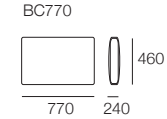

Back Cushions