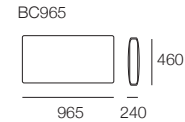

Back Cushions