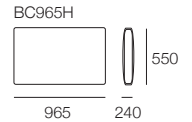

Back Cushions