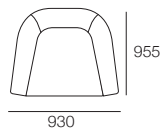

Table Tops available in
any King Living timber finish
or carrara marble

King Boulevard

Leather Stitching Detail

Armchair

Top View

Front View

Back View

Side View

2 Seater

Top View

Front View

Back View

Side View

2.5 Seater

Top View

Front View