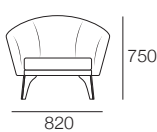

Modular: 2 STR Base Angled SEP
Fixed: 2 STR Base Angled SEP-MIX

Modular: 2.5 STR Base Angled
Fixed: 2.5 STR Base Angled-MIX

Modular: 2.5 STR Base Angled SEP
Fixed: 2.5 STR Base Angled SEP-MIX

Modular: 3 STR Base Angled
Fixed: 3 STR Base Angled-MIX

Modular: 3 STR Base Angled SEP
Fixed: 3 STR Base Angled SEP-MIX

Armchair
955(D)

Armchair Compact
730(D)

Platforms 770(D)
Single Seat Cushion

2 STR Base Square

3 STR Base Square

Corners

AB Corner Angled