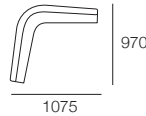

Modular: 2 STR Base Angled SEP
Fixed: 2 STR Base Angled SEP-MIX

Modular: 2.5 STR Base Angled
Fixed: 2.5 STR Base Angled-MIX

Modular: 2.5 STR Base Angled SEP
Fixed: 2.5 STR Base Angled SEP-MIX

Modular: 3 STR Base Angled
Fixed: 3 STR Base Angled-MIX

Modular: 3 STR Base Angled SEP
Fixed: 3 STR Base Angled SEP-MIX

Armchair
955(D)

Armchair Compact
730(D)

Platforms 770(D)
Single Seat Cushion

2 STR Base Square

3 STR Base Square

Corners

AB Corner Angled