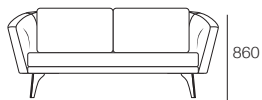

King Boulevard Packages

KING[®]
L I V I N G

kingliving.com

King Boulevard Settings

2 STR ABU A

Components: 1x 2 STR Base Angled-MIX,
1x 2 STR ABU Angled, 2x BC770

W2180 x D970

2.5 STR ABU A