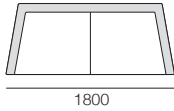

King Boulevard

KING[®]
L I V I N G

kingliving.com

King Boulevard Components

Platforms 760(D)
Single Seat Cushion

Modular: 2 STR Base Angled
Fixed: 2 STR Base Angled-MIX

Platforms SEP 760(D)
Separated Seat Cushions

Modular: 2 STR Base Angled SEP
Fixed: 2 STR Base Angled SEP-MIX

Modular: 2.5 STR Base Angled
Fixed: 2.5 STR Base Angled-MIX

Modular: 2.5 STR Base Angled SEP
Fixed: 2.5 STR Base Angled SEP-MIX

Modular: 3 STR Base Angled
Fixed: 3 STR Base Angled-MIX