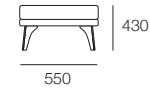

Modular: 2 STR Base Angled SEP
Fixed: 2 STR Base Angled SEP-MIX

Modular: 2.5 STR Base Angled
Fixed: 2.5 STR Base Angled-MIX

Modular: 2.5 STR Base Angled SEP
Fixed: 2.5 STR Base Angled SEP-MIX

Modular: 3 STR Base Angled
Fixed: 3 STR Base Angled-MIX

Modular: 3 STR Base Angled SEP
Fixed: 3 STR Base Angled SEP-MIX

Armchair
955(D)

Armchair Compact
730(D)

Platforms 770(D)
Single Seat Cushion

2 STR Base Square

3 STR Base Square

Corners

AB Corner Angled

AB Corner Square

Backs

Back Cushions

900 Ottoman
900(D)

Panama Cushion
555(H)

Legs

Available in any
King Living Timber Finish

Boulevard Table

2 Seater

Top View

Front View

Back View

Side View

2.5 Seater

Top View

Front View