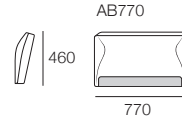

King Boulevard Components

Platforms 760(D)
Single Seat Cushion

Modular: 2 STR Base Angled
Fixed: 2 STR Base Angled-MIX

Platforms SEP 760(D)
Separated Seat Cushions

Modular: 2 STR Base Angled SEP
Fixed: 2 STR Base Angled SEP-MIX

Modular: 2.5 STR Base Angled
Fixed: 2.5 STR Base Angled-MIX

Modular: 2.5 STR Base Angled SEP
Fixed: 2.5 STR Base Angled SEP-MIX

Modular: 3 STR Base Angled
Fixed: 3 STR Base Angled-MIX

Modular: 3 STR Base Angled SEP
Fixed: 3 STR Base Angled SEP-MIX

Armchair
955(D)

Armchair Compact
730(D)

Platforms 770(D)
Single Seat Cushion

2 STR Base Square

3 STR Base Square

Corners

AB Corner Angled

AB Corner Square

Backs

Back Cushions

900 Ottoman
900(D)

Panama Cushion
555(H)

Legs

Available in any
King Living Timber Finish

Boulevard Table

Table Tops available in
any King Living timber finish
or carrara marble