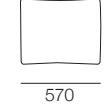

Modular: 3 STR Base Angled SEP
Fixed: 3 STR Base Angled SEP-MIX

Armchair
955(D)

Armchair Compact
730(D)

Platforms 770(D)
Single Seat Cushion

2 STR Base Square

3 STR Base Square

Corners

AB Corner Angled

AB Corner Square

Backs

Back Cushions

900 Ottoman
900(D)

Panama Cushion
555(H)

Legs

Available in any
King Living Timber Finish

Boulevard Table

2 Seater

Top View

Front View

Back View

Side View

2.5 Seater

Top View

Front View