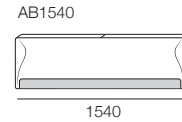

King Boulevard Components

Platforms 760(D)
Single Seat Cushion

Modular: 2 STR Base Angled
Fixed: 2 STR Base Angled-MIX

Platforms SEP 760(D)
Separated Seat Cushions

Modular: 2 STR Base Angled SEP
Fixed: 2 STR Base Angled SEP-MIX

Modular: 2.5 STR Base Angled
Fixed: 2.5 STR Base Angled-MIX

Modular: 2.5 STR Base Angled SEP
Fixed: 2.5 STR Base Angled SEP-MIX

Modular: 3 STR Base Angled
Fixed: 3 STR Base Angled-MIX

Modular: 3 STR Base Angled SEP
Fixed: 3 STR Base Angled SEP-MIX

Armchair
955(D)

Armchair Compact
730(D)

Platforms 770(D)
Single Seat Cushion

2 STR Base Square

3 STR Base Square

Corners

AB Corner Angled

AB Corner Square

Backs

Back Cushions

900 Ottoman
900(D)

Panama Cushion
555(H)

Legs

Available in any
King Living Timber Finish

Boulevard Table

Table Tops available in
any King Living timber finish
or carrara marble