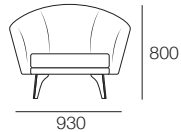

Modular: 2 STR Base Angled SEP
Fixed: 2 STR Base Angled SEP-MIX

Modular: 2.5 STR Base Angled
Fixed: 2.5 STR Base Angled-MIX

Modular: 2.5 STR Base Angled SEP
Fixed: 2.5 STR Base Angled SEP-MIX

Modular: 3 STR Base Angled
Fixed: 3 STR Base Angled-MIX

Modular: 3 STR Base Angled SEP
Fixed: 3 STR Base Angled SEP-MIX

Armchair
955(D)

Armchair Compact
730(D)

Platforms 770(D)
Single Seat Cushion

2 STR Base Square

3 STR Base Square

Corners

AB Corner Angled