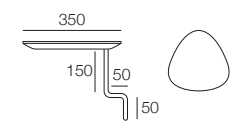

Panama Cushion
555(H)

Legs

Available in any
King Living Timber Finish

Boulevard Table

Table Tops available in
any King Living timber finish
or carrara marble