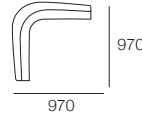

AB Corner Square