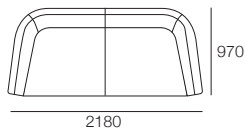

Table Tops available in
any King Living timber finish
or carrara marble

King Boulevard

Leather Stitching Detail

Armchair

Top View

Front View

Back View

Side View

2 Seater

Top View

Front View

Back View

Side View

2.5 Seater

Top View

Front View