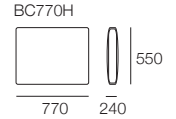

Back Cushions