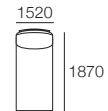

*with Sun Lounge Brackets

Effective July 2018. *Sun Lounge Brackets not included in Packages – price extra. Colours & Finishes Available: Platforms: Powder Coated (Salt or Rock). Frames: Powder Coated (Salt or Rock). Inserts: Ceramic (Slate or Pumice) or Timber. As King Living has a policy of continuous improvement, changes to products and specifications may be made without prior notice. Images and drawings are representative of design only. Any additional components and/or accessories shown are not included.