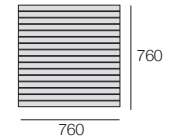

Table Frame

(Top View)

Table Frame 760-D760

Table Insert

(Top View)

Table Insert 760-D760 Ceramic

Table Insert 760-D760 Timber

Seat Composition RH / LH: Platform + Seat Cushion