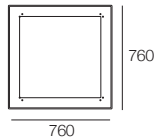

Shelf Frame 252-D760

Shelf Insert (Top View)

Shelf Insert 252-D760 Ceramic

Shelf Insert 252-D760 Timber

Table Composition: Platform + Table Frame + Table Insert

Platform

(Top View)

P760-D760