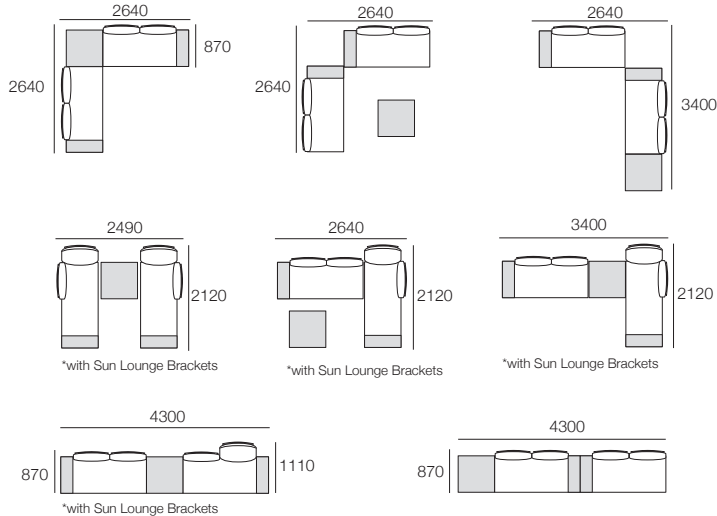

KingCove Packages

Ceramic: Package 1

Components: 2x P1772-D760, 2x C1520-D760, 2x Shelf Frame 252-D760, 1x P760-D760, 1x Table Frame 760-D760, 2x Shelf Insert 252-D760 Ceramic, 1x Table Insert 760-D760 Ceramic, 4x B760 Frame, 4x BC760

Timber: Package 1

Components: 2x P1772-D760, 2x C1520-D760, 2x Shelf Frame 252-D760, 1x P760-D760, 1x Table Frame 760-D760, 2x Shelf Insert 252-D760 Timber, 1x Table Insert 760-D760 Timber, 4x B760 Frame, 4x BC760

Optional Extra:

*Sun Lounge Brackets

Ceramic: Package 2

Components: 1x P1772-D760, 1x P2532-D760, 1x C1520-D760, 2x C1140-D760, 2x Shelf Frame 252-D760, 1x P760-D760, 1x Table Frame 760-D760, 2x Shelf Insert 252-D760 Ceramic, 1x Table Insert 760-D760 Ceramic, 2x B760 Frame, 2x BC760, 2x B1140 Frame, 2x BC1140

Timber: Package 2

Components: 1x P1772-D760, 1x P2532-D760, 1x C1520-D760, 2x C1140-D760, 2x Shelf Frame 252-D760, 1x P760-D760, 1x Table Frame 760-D760, 2x Shelf Insert 252-D760 Timber, 1x Table Insert 760-D760 Timber, 2x B760 Frame, 2x BC760, 2x B1140 Frame, 2x BC1140