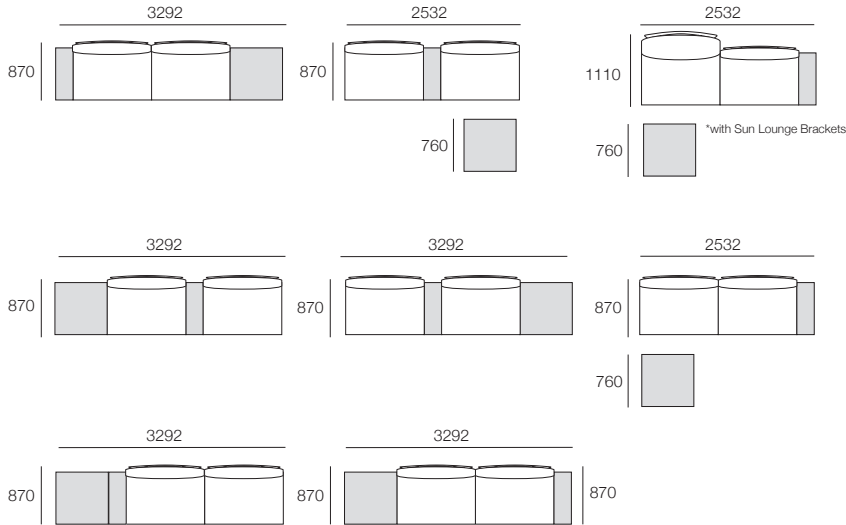

KingCove Packages

Ceramic: Package 4

Components: 1x P2532-D760, 2x C1140-D760, 2x BC1140, 2x B1140 Frame, 1x Shelf Frame 252-D760, 1x Shelf Insert 252-D760 Ceramic, 1x P760-D760, 1x Table Frame 760-D760, 1x Table Insert 760-D760 Ceramic

Timber: Package 4

Components: 1x P2532-D760, 2x C1140-D760, 2x BC1140, 2x B1140 Frame, 1x Shelf Frame 252-D760, 1x Shelf Insert 252-D760 Timber, 1x P760-D760, 1x Table Frame 760-D760, 1x Table Insert 760-D760 Timber

Optional Extra

*Sun Lounge Brackets

Ceramic: Package 5

Components: 1x P1772-D760, 1x C1520-D760, 2x BC760, 2x B760 Frame, 1x Shelf Frame 252-D760, 1x Shelf Insert 252-D760 Ceramic

Timber: Package 5

Components: 1x P1772-D760, 1x C1520-D760, 2x BC760, 2x B760 Frame, 1x Shelf Frame 252-D760, 1x Shelf Insert 252-D760 Timber