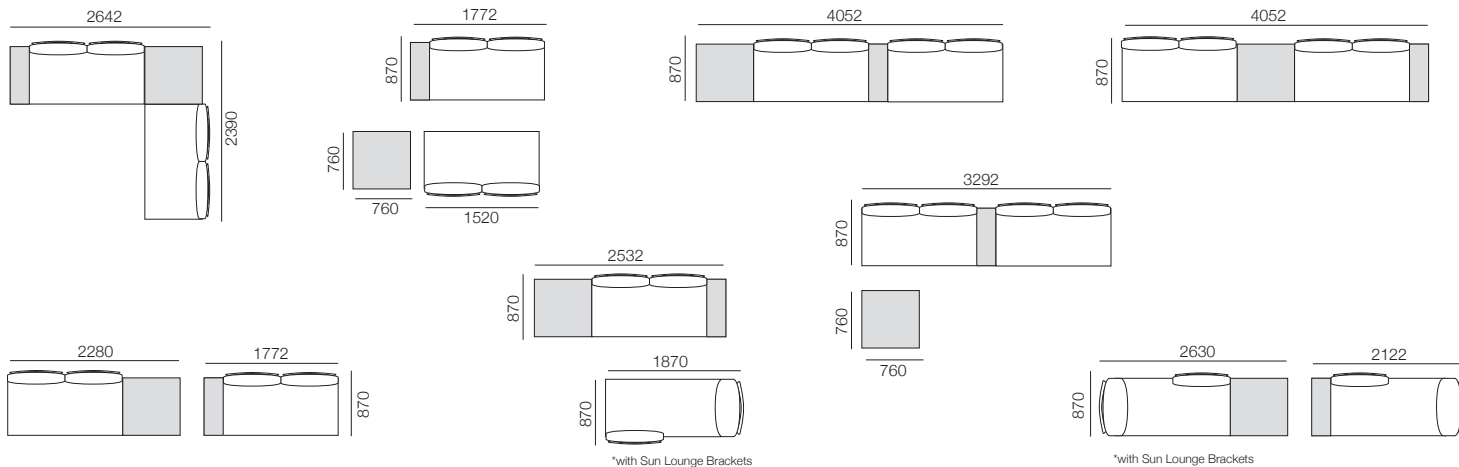

Optional Extra

*Sun Lounge Brackets

Package 6: Timber

Components: 1x Platform P1520-D760, 1x Platform P1772-D760, 2x Seat Cushion C1520-D760, 4x Back BC760, 4x Back Frame B760, 1x Shelf Frame 252-D760, 1x Shelf Insert 252-D760 TIMB, 1x Platform P760-D760, 1x Table Frame 760-D760, 1x Table Insert 760-D760 TIMB

Optional Extra

*Sun Lounge Brackets

KingCove Composition

KING[®]
OUTDOOR

kingliving.com

KingCove Composition

Shelf Composition RH / LH: Platform + Shelf Frame + Shelf Insert

Shelf Frame (Top View)