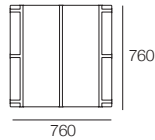

Shelf Frame 252-D760

Shelf Insert (Top View)

Shelf Insert 252-D760 Ceramic

Shelf Insert 252-D760 Timber

Table Composition: Platform + Table Frame + Table Insert

Platform

(Top View)

P760-D760

Table Frame

(Top View)

Table Frame 760-D760

Table Insert

(Top View)

Table Insert 760-D760 Ceramic

Table Insert 760-D760 Timber

Seat Composition RH / LH: Platform + Seat Cushion