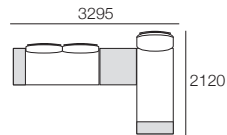

Optional Extra

*Sun Lounge Brackets

*with Sun Lounge Brackets

*with Sun Lounge Brackets

*with Sun Lounge Brackets

*with Sun Lounge Brackets

Package 2 Seater

Components: 1x P1520-D760, 1x C1520-D760, 2x B760 Frame, 2x BC760