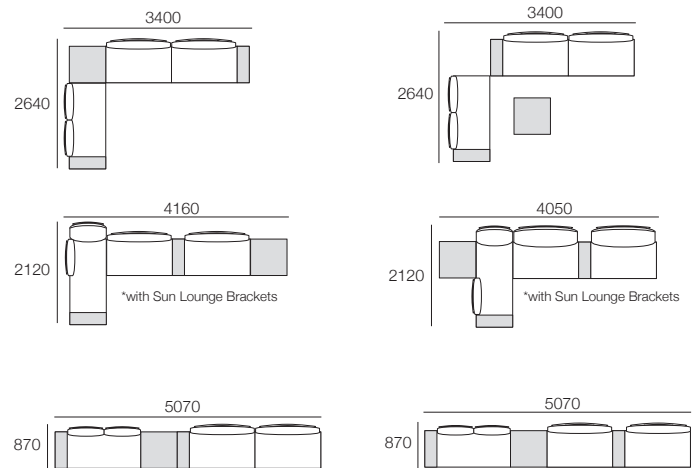

Optional Extra:

*Sun Lounge Brackets

Effective July 2018. *Sun Lounge Brackets not included in Packages – price extra. Colours & Finishes Available: Platforms: Powder Coated (Salt or Rock). Frames: Powder Coated (Salt or Rock). Inserts: Ceramic (Slate or Pumice) or Timber. As King Living has a policy of continuous improvement, changes to products and specifications may be made without prior notice. Images and drawings are representative of design only. Any additional components and/or accessories shown are not included.