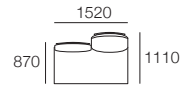

Optional Extra

*Sun Lounge Brackets

*with Sun Lounge Brackets