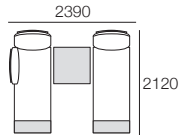

*with Sun Lounge Brackets