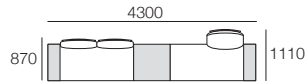

Optional Extra

*Sun Lounge Brackets

*with Sun Lounge Brackets

*with Sun Lounge Brackets

*with Sun Lounge Brackets

*with Sun Lounge Brackets

Package 2 Seater

Components: 1x P1520-D760, 1x C1520-D760, 2x B760 Frame, 2x BC760