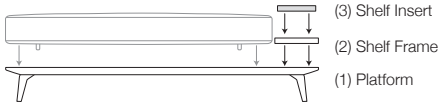

Optional Extra

*Sun Lounge Brackets

KingCove Composition

KING[®]
OUTDOOR

kingliving.com

KingCove Composition

Shelf Composition RH / LH: Platform + Shelf Frame + Shelf Insert

Shelf Frame (Top View)

Shelf Frame 252-D760

Shelf Insert (Top View)

Shelf Insert 252-D760 Ceramic

Shelf Insert 252-D760 Timber

Table Composition: Platform + Table Frame + Table Insert

Platform

(Top View)

P760-D760