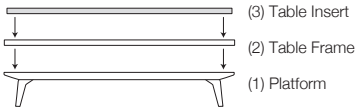

Optional Extra

*Sun Lounge Brackets

KingCove Composition

KING[®]
OUTDOOR

kingliving.com

KingCove Composition

Shelf Composition RH / LH: Platform + Shelf Frame + Shelf Insert

Shelf Frame (Top View)

Shelf Frame 252-D760

Shelf Insert (Top View)

Shelf Insert 252-D760 Ceramic

Shelf Insert 252-D760 Timber

Table Composition: Platform + Table Frame + Table Insert

Platform

(Top View)

P760-D760

Table Frame

(Top View)

Table Frame 760-D760

Table Insert

(Top View)

Table Insert 760-D760 Ceramic

Table Insert 760-D760 Timber

Seat Composition RH / LH: Platform + Seat Cushion