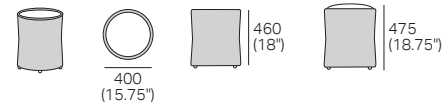

(Swivel Base, No Storage)

Circle 1380 Back

(Not sold separately)

Cushions

(Arm, Round, Bolster)

Calypso III RND HIGH

Glass Top (H460) or Soft Top (H475)

Arm Table Rectangle

Swivel Table Round

Delta Outdoor III Packages

With KingRope™

KING®
OUTDOOR

Delta Outdoor III Packages

Package 1

Components: 2x Rectangles, 3x Backs,
2x Free Sun Lounge Brackets
Configurations:

Package 1 Premium