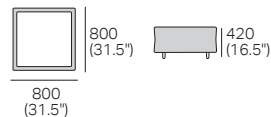

Delta Outdoor III

With KingRope™

KING[®]
OUTDOOR

Delta Outdoor III

Rectangle

Back

Back View

Back Bracket

Bracket Reverses for Deep Seat Position

Calypso III – KingRope Base

Glass Top or Soft Top

Square

Sunlounge Brackets

Reclined Position

Calypso III RND STD

Glass Top (H290) or Soft Top (H305)