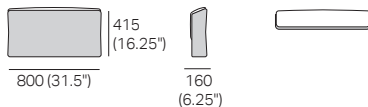

Chair

(Square + Back)

Arm

Side View

Front View Top View

Calypso III RND MED

Glass Top (H300) or Soft Top (H315)

Circle 1380

(Swivel Base, No Storage)

Circle 1380 Back

(Not sold separately)

Cushions

(Arm, Round, Bolster)

Calypso III RND HIGH

Glass Top (H460) or Soft Top (H475)

Arm Table Rectangle