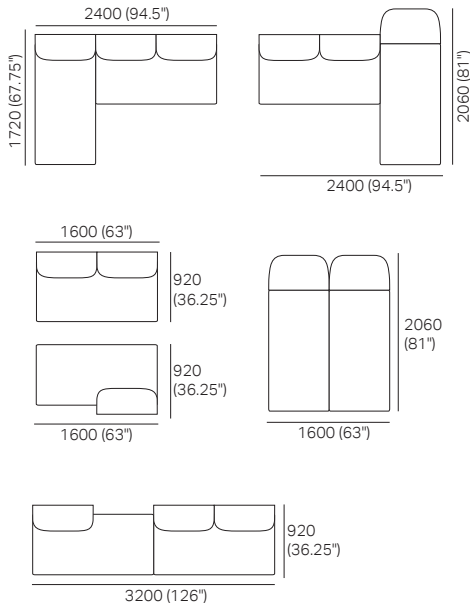

Swivel Table Round

Delta Outdoor III Packages

With KingRope™

KING®
OUTDOOR

Delta Outdoor III Packages

Package 1

Components: 2x Rectangles, 3x Backs,
2x Free Sun Lounge Brackets
Configurations:

Package 1 Premium

Components: 2x Rectangles, 3x Backs,
2x Free Sun Lounge Brackets, 2x Arms
Configurations:

Package Circle Sofa 1380

Components: 1x Circle 1380,
1x Circle 1380 Back, 3x PanamaO

Package Chair:

Components: 1x Square, 1x Back