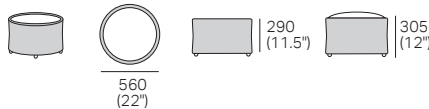

Bracket Reverses for Deep Seat Position

Calypso III – KingRope Base

Glass Top or Soft Top

Square

Sunlounge Brackets

Reclined Position

Calypso III RND STD

Glass Top (H290) or Soft Top (H305)