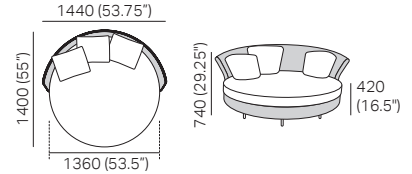

Swivel Table Round

Delta Outdoor III Packages

With KingRope™

KING®
OUTDOOR

Delta Outdoor III Packages

Package 1

Components: 2x Rectangles, 3x Backs,
2x Free Sun Lounge Brackets
Configurations:

Package 1 Premium

Components: 2x Rectangles, 3x Backs,
2x Free Sun Lounge Brackets, 2x Arms
Configurations:

Package Circle Sofa 1380

Components: 1x Circle 1380,
1x Circle 1380 Back, 3x PanamaO

Package Chair:

Components: 1x Square, 1x Back