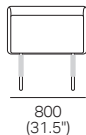

Delta Outdoor III

With KingRope™

KING[®]
OUTDOOR

Delta Outdoor III

Rectangle

Back

Back View

Back Bracket

Bracket Reverses for Deep Seat Position

Calypso III – KingRope Base

Glass Top or Soft Top

Square

Sunlounge Brackets

Reclined Position

Calypso III RND STD

Glass Top (H290) or Soft Top (H305)