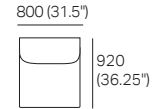

Components: 2x Rectangles, 3x Backs,
2x Free Sun Lounge Brackets, 2x Arms
Configurations:

Package Circle Sofa 1380

Components: 1x Circle 1380,
1x Circle 1380 Back, 3x PanamaO

Package Chair:

Components: 1x Square, 1x Back