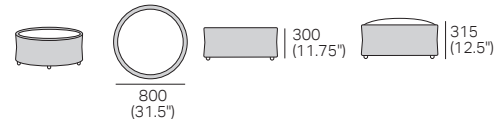

Chair

(Square + Back)

Arm

Side View

Front View Top View

Calypso III RND MED

Glass Top (H300) or Soft Top (H315)

Circle 1380

(Swivel Base, No Storage)

Circle 1380 Back

(Not sold separately)

Cushions

(Arm, Round, Bolster)

Calypso III RND HIGH

Glass Top (H460) or Soft Top (H475)

Arm Table Rectangle