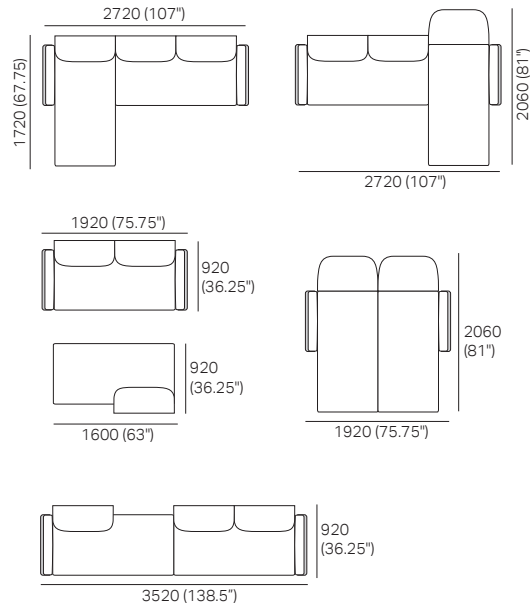

(Swivel Base, No Storage)

Circle 1380 Back

(Not sold separately)

Cushions

(Arm, Round, Bolster)

Calypso III RND HIGH

Glass Top (H460) or Soft Top (H475)

Arm Table Rectangle

Swivel Table Round

Delta Outdoor III Packages

With KingRope™

KING®
OUTDOOR

Delta Outdoor III Packages

Package 1

Components: 2x Rectangles, 3x Backs,
2x Free Sun Lounge Brackets
Configurations:

Package 1 Premium

Components: 2x Rectangles, 3x Backs,
2x Free Sun Lounge Brackets, 2x Arms
Configurations:

Package Circle Sofa 1380

Components: 1x Circle 1380,
1x Circle 1380 Back, 3x PanamaO

Package Chair:

Components: 1x Square, 1x Back