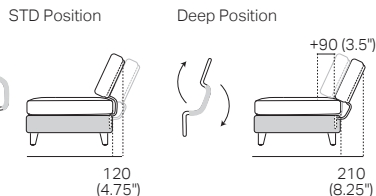

Delta Outdoor III

With KingRope™

KING[®]
OUTDOOR

Delta Outdoor III

Rectangle

Back

Back View

Back Bracket

Bracket Reverses for Deep Seat Position

Calypso III – KingRope Base

Glass Top or Soft Top

Square

Sunlounge Brackets

Reclined Position

Calypso III RND STD

Glass Top (H290) or Soft Top (H305)