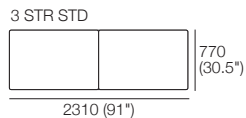

Zaza Outdoor

KING[®]
OUTDOOR

kingliving.com

DT2019960 V1

ZazaO Components

Platforms H280 (11") with Seat Cushion

Arms/Backs* Fixed H580 (23")

Arms/Backs* Flex H580 (23")