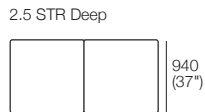

Zaza Outdoor

KING[®]
OUTDOOR

kingliving.com

DT2019960 V1

ZazaO Components

Platforms H280 (11") with Seat Cushion

Arms/Backs* Fixed H580 (23")

Arms/Backs* Flex H580 (23")