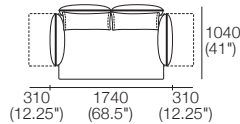

Back Cushions BC940. H500 (19.75")

Scatter Cushions Zazina. H470 (18.5")

Legs H160 (2.25")

Effective November 2019. *Arms/Backs & Platform Compatibility: **AB770 Arms:** (2 STR; 2.5 STR; 3 STR). **AB770 Backs:** (2 STR; 3 STR). **AB940 Arms:** (2 STR DEEP; 2.5 STR DEEP; 3 STR DEEP). **AB940 Backs:** (2.5 STR). **AB1155 Backs:** (3 STR). **Chaises:** **2 STR, 3 STR and Angle Chaise STD:** (AB770 for STD Arm/Back. AB1155 for Long Arm/Back). **Chaise 2.5 STR:** (AB770 for STD Arm/Back. AB940 for Long Arm/Back). The maximum usage weight for the AB770Flex is 15kg (33lb). As King Living has a policy of continuous improvement, changes to products and specifications may be made without prior notice. Images and drawings are representative of design only. Accessories not included.

ZazaO Packages

Package: 2 STR STD 2 FlexAB

Components: 1x 2 STR Base STD,
2x AB770 Fixed, 2x AB770 Flex,
2x BC770

Package: 2 STR Deep 2 FlexAB

Components: 1x 2 STR Base Deep,
2x AB770 Fixed, 2x AB770 Flex,
2x BC770