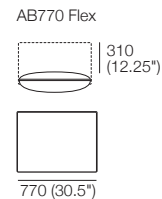

Zaza Outdoor

KING[®]
OUTDOOR

kingliving.com

DT2019960 V1

ZazaO Components

Platforms H280 (11") with Seat Cushion

Arms/Backs* Fixed H580 (23")

Arms/Backs* Flex H580 (23")

Back Cushions BC940. H500 (19.75")

Scatter Cushions Zazina. H470 (18.5")

Legs H160 (2.25")

Effective November 2019. *Arms/Backs & Platform Compatibility: **AB770 Arms:** (2 STR; 2.5 STR; 3 STR). **AB770 Backs:** (2 STR; 3 STR). **AB940 Arms:** (2 STR DEEP; 2.5 STR DEEP; 3 STR DEEP). **AB940 Backs:** (2.5 STR). **AB1155 Backs:** (3 STR). **Chaises:** **2 STR, 3 STR and Angle Chaise STD:** (AB770 for STD Arm/Back. AB1155 for Long Arm/Back). **Chaise 2.5 STR:** (AB770 for STD Arm/Back. AB940 for Long Arm/Back). The maximum usage weight for the AB770Flex is 15kg (33lb). As King Living has a policy of continuous improvement, changes to products and specifications may be made without prior notice. Images and drawings are representative of design only. Accessories not included.