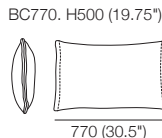

Zaza Outdoor

KING[®]
OUTDOOR

kingliving.com

DT2019960 V1

ZazaO Components

Platforms H280 (11") with Seat Cushion

Arms/Backs* Fixed H580 (23")

Arms/Backs* Flex H580 (23")

Back Cushions BC940. H500 (19.75")

Scatter Cushions Zazina. H470 (18.5")

Legs H160 (2.25")

Effective November 2019. *Arms/Backs & Platform Compatibility: **AB770 Arms:** (2 STR; 2.5 STR; 3 STR). **AB770 Backs:** (2 STR; 3 STR). **AB940 Arms:** (2 STR DEEP; 2.5 STR DEEP; 3 STR DEEP). **AB940 Backs:** (2.5 STR). **AB1155 Backs:** (3 STR). **Chaises:** **2 STR, 3 STR and Angle Chaise STD:** (AB770 for STD Arm/Back. AB1155 for Long Arm/Back). **Chaise 2.5 STR:** (AB770 for STD Arm/Back. AB940 for Long Arm/Back). The maximum usage weight for the AB770Flex is 15kg (33lb). As King Living has a policy of continuous improvement, changes to products and specifications may be made without prior notice. Images and drawings are representative of design only. Accessories not included.