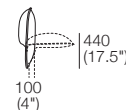

Zaza Outdoor

KING[®]
OUTDOOR

kingliving.com

DT2019960 V1

ZazaO Components

Platforms H280 (11") with Seat Cushion

Arms/Backs* Fixed H580 (23")

Arms/Backs* Flex H580 (23")