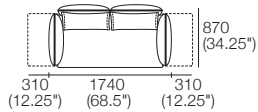

Back Cushions BC940. H500 (19.75")

Scatter Cushions Zazina. H470 (18.5")

Legs H160 (2.25")

Effective November 2019. *Arms/Backs & Platform Compatibility: **AB770 Arms:** (2 STR; 2.5 STR; 3 STR). **AB770 Backs:** (2 STR; 3 STR). **AB940 Arms:** (2 STR DEEP; 2.5 STR DEEP; 3 STR DEEP). **AB940 Backs:** (2.5 STR). **AB1155 Backs:** (3 STR). **Chaises:** **2 STR, 3 STR and Angle Chaise STD:** (AB770 for STD Arm/Back. AB1155 for Long Arm/Back). **Chaise 2.5 STR:** (AB770 for STD Arm/Back. AB940 for Long Arm/Back). The maximum usage weight for the AB770Flex is 15kg (33lb). As King Living has a policy of continuous improvement, changes to products and specifications may be made without prior notice. Images and drawings are representative of design only. Accessories not included.

ZazaO Packages

Package: 2 STR STD 2 FlexAB

Components: 1x 2 STR Base STD,
2x AB770 Fixed, 2x AB770 Flex,
2x BC770

Package: 2 STR Deep 2 FlexAB

Components: 1x 2 STR Base Deep,
2x AB770 Fixed, 2x AB770 Flex,
2x BC770