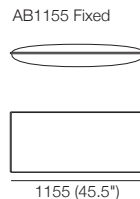

Zaza Outdoor

KING[®]
OUTDOOR

kingliving.com

DT2019960 V1

ZazaO Components

Platforms H280 (11") with Seat Cushion

Arms/Backs* Fixed H580 (23")

Arms/Backs* Flex H580 (23")

Back Cushions BC940. H500 (19.75")

Scatter Cushions Zazina. H470 (18.5")

Legs H160 (2.25")

Effective November 2019. *Arms/Backs & Platform Compatibility: **AB770 Arms:** (2 STR; 2.5 STR; 3 STR). **AB770 Backs:** (2 STR; 3 STR). **AB940 Arms:** (2 STR DEEP; 2.5 STR DEEP; 3 STR DEEP). **AB940 Backs:** (2.5 STR). **AB1155 Backs:** (3 STR). **Chaises:** **2 STR, 3 STR and Angle Chaise STD:** (AB770 for STD Arm/Back. AB1155 for Long Arm/Back). **Chaise 2.5 STR:** (AB770 for STD Arm/Back. AB940 for Long Arm/Back). The maximum usage weight for the AB770Flex is 15kg (33lb). As King Living has a policy of continuous improvement, changes to products and specifications may be made without prior notice. Images and drawings are representative of design only. Accessories not included.