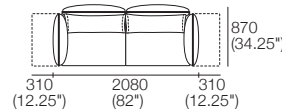

Package: 2.5 STR STD 2 FlexAB

Components: 1x 2.5 STR Base STD,
2x AB940 Fixed, 2x AB770 Flex, 2x BC940