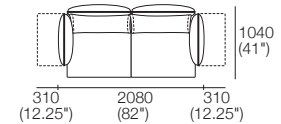

Package: 2.5 STR Deep 2 FlexAB

Components: 1x 2.5 STR Base DEEP,
2x AB940 Fixed, 2x AB770 Flex, 2x BC940