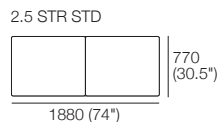

Zaza Outdoor

KING[®]
OUTDOOR

kingliving.com

DT2019960 V1

ZazaO Components

Platforms H280 (11") with Seat Cushion

Arms/Backs* Fixed H580 (23")

Arms/Backs* Flex H580 (23")