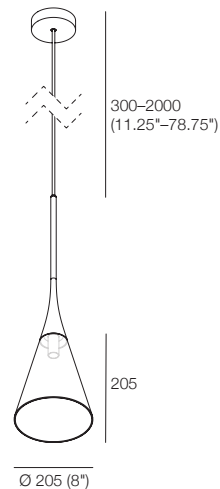

Arum Pendant
Blown-Glass Shade

Specifications

Switch

Dimming Functionality

Light Source

E14 40W Max.

Shade

Olive Green; Smoke;
Ochre Red; or Amber

Stem

Black Nickel

Ceiling Fitting

Black Nickel