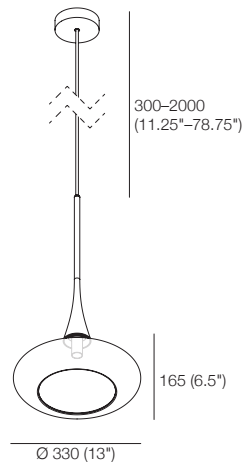

Gymea Pendant
Blown-Glass Shade