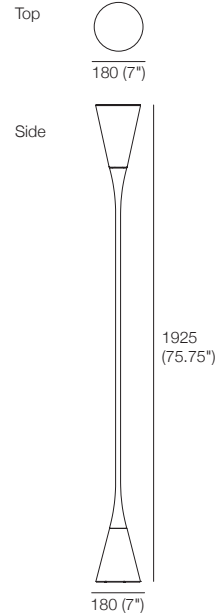

Arum Floor Lamp
Blown-Glass Shade

Specifications

Switch

Touch-Dimming Functionality

Light Source

E14 40W Max.

Shade

Olive Green; Smoke;
Ochre Red; or Amber