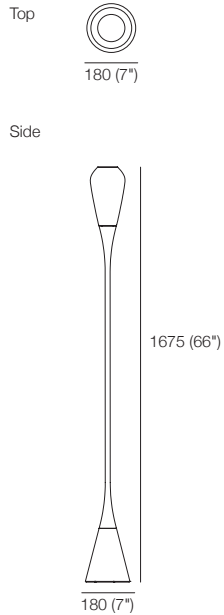

Solifiore Floor Lamps

Protea Floor Lamp
Blown-Glass Shade