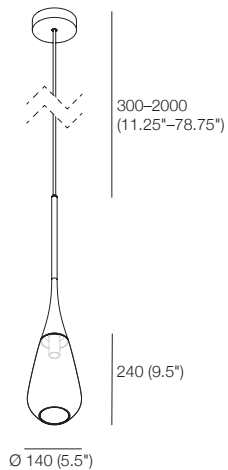

Solifiore Pendants

Protea Pendant
Blown-Glass Shade