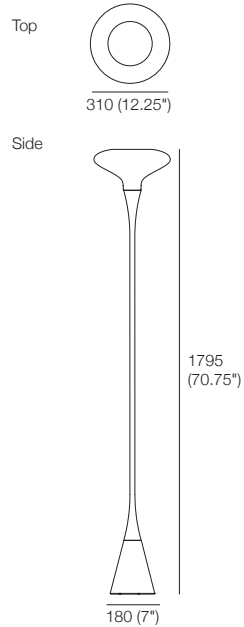

Arum Floor Lamp
Blown-Glass Shade

Specifications

Switch

Touch-Dimming Functionality

Light Source

E14 40W Max.

Shade

Olive Green; Smoke;
Ochre Red; or Amber