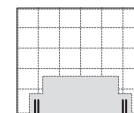

Queen Bed Leather

Bed Head Detail

Back View

*STD Option Only

Serenade Storage Bed

Double Bed Fabric

Bed Head Detail

Back View

Options: STD with Tricot (Shown) or Deluxe* without Tricot

Double Bed Leather

Bed Head Detail

Back View

*STD Option Only

King Single Bed Fabric

Bed Head Detail

Back View

Options: STD with Tricot (Shown) or Deluxe* without Tricot

King Single Bed Leather

Bed Head Detail

Back View

*STD Option Only

Serenade Storage Bed

Design Features

Storage