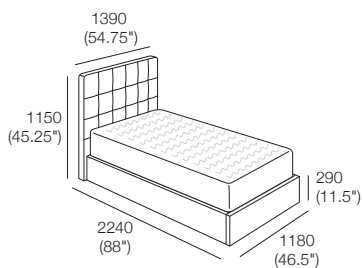

Queen Bed Leather

Bed Head Detail

Back View

*STD Option Only

Serenade Storage Bed

Double Bed Fabric

Bed Head Detail

Back View

Options: STD with Tricot (Shown) or Deluxe* without Tricot

Double Bed Leather

Bed Head Detail

Back View

*STD Option Only

King Single Bed Fabric

Bed Head Detail

Back View

Options: STD with Tricot (Shown) or Deluxe* without Tricot

King Single Bed Leather

Bed Head Detail

Back View

*STD Option Only

Serenade Storage Bed

Design Features

Storage