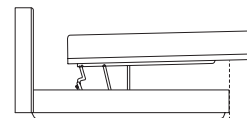

Options: STD with Tricot (Shown) or Deluxe* without Tricot

King Single Bed Leather

Bed Head Detail

Back View

*STD Option Only

Serenade Storage Bed

Design Features

Storage

Bed base encloses a generous storage compartment.

Storage Access

Engineered Steel Frame opens easily to access storage.

Bed-making

Engineered Steel Frame lifts further into the bed-making position and extends past the bed base by 365 (14.5").