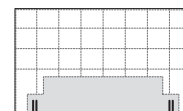

King Bed Leather

Bed Head Detail

Back View

*STD Option Only

Queen Bed Fabric

Bed Head Detail

Back View

Options: STD with Tricot (Shown) or Deluxe* without Tricot

Queen Bed Leather

Bed Head Detail

Back View

*STD Option Only

Serenade Storage Bed

Double Bed Fabric

Bed Head Detail

Back View