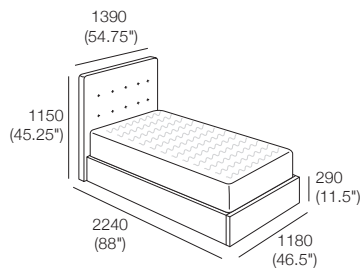

Queen Bed Leather

Bed Head Detail

Back View

*STD Option Only

Serenade Storage Bed

Double Bed Fabric

Bed Head Detail

Back View

Options: STD with Tricot (Shown) or Deluxe* without Tricot

Double Bed Leather

Bed Head Detail

Back View

*STD Option Only

King Single Bed Fabric

Bed Head Detail

Back View

Options: STD with Tricot (Shown) or Deluxe* without Tricot

King Single Bed Leather

Bed Head Detail

Back View

*STD Option Only

Serenade Storage Bed

Design Features

Storage