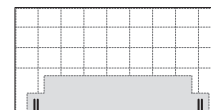

Serenade Storage Bed

KING[®]
L I V I N G

kingliving.com

Serenade Storage Bed

King Bed Fabric

Bed Head Detail

Back View

Options: STD with Tricot (Shown) or Deluxe* without Tricot

King Bed Leather

Bed Head Detail

Back View

*STD Option Only

Queen Bed Fabric

Bed Head Detail

Back View

Options: STD with Tricot (Shown) or Deluxe* without Tricot

Queen Bed Leather

Bed Head Detail

Back View

*STD Option Only

Serenade Storage Bed

Double Bed Fabric

Bed Head Detail

Back View