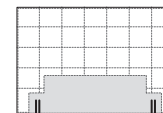

Queen Bed Leather

Bed Head Detail

Back View

*STD Option Only

Serenade Storage Bed

Double Bed Fabric

Bed Head Detail

Back View

Options: STD with Tricot (Shown) or Deluxe* without Tricot

Double Bed Leather

Bed Head Detail

Back View

*STD Option Only

King Single Bed Fabric

Bed Head Detail

Back View