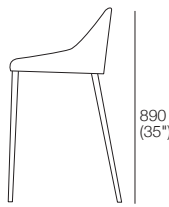

K I N G

DT2022057-V1

kingliving.com

Quay Outdoor Chairs | Stools

Quay Outdoor Chairs | Stools

Dining Chair (Upholstered)
Front View

650 (25.5")

Seat Height
520 (20.5")

Side View

580 (23")

695
(27.5")

800
(31.5")

Counter Stool (Upholstered)
Front View

510 (20")

Seat Height
680 (26.75")

Side View

520 (20.5")

890
(35")

Counter Stool (Woven)
Front View

510 (20")

Seat Height
680 (26.75")

Side View

520 (20.5")

890
(35")

Dining Chair (Woven)
Front View

640 (25.25")

Seat Height
520 (20.5")

Side View

565 (22.25")

695
(27.5")

800
(31.5")

Back Cushion*
Chair: (Optional)