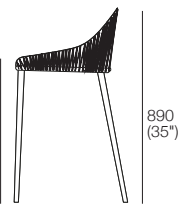

K I N G

DT2022057-V1

kingliving.com

Quay Outdoor Chairs | Stools

Quay Outdoor Chairs | Stools

Dining Chair (Upholstered)
Front View

650 (25.5")

Seat Height
520 (20.5")

Side View

580 (23")

695
(27.5")

800
(31.5")

Counter Stool (Upholstered)
Front View

510 (20")

Seat Height
680 (26.75")

Side View

520 (20.5")

890
(35")

Counter Stool (Woven)
Front View

510 (20")

Seat Height
680 (26.75")

Side View

520 (20.5")

890
(35")

Dining Chair (Woven)
Front View

640 (25.25")

Seat Height
520 (20.5")

Side View

565 (22.25")

695
(27.5")

800
(31.5")

Back Cushion*
Chair: (Optional)