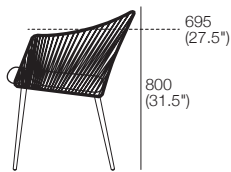

K I N G

DT2022057-V1

kingliving.com

Quay Outdoor Chairs | Stools

Quay Outdoor Chairs | Stools

Dining Chair (Upholstered)
Front View

650 (25.5")

Seat Height
520 (20.5")

Side View

580 (23")

695
(27.5")

800
(31.5")

Counter Stool (Upholstered)
Front View

510 (20")

Seat Height
680 (26.75")

Side View

520 (20.5")

890
(35")

Counter Stool (Woven)
Front View

510 (20")

Seat Height
680 (26.75")

Side View

520 (20.5")

890
(35")

Dining Chair (Woven)
Front View

640 (25.25")

Seat Height
520 (20.5")

Side View

565 (22.25")

695
(27.5")

800
(31.5")

Back Cushion*
Chair: (Optional)