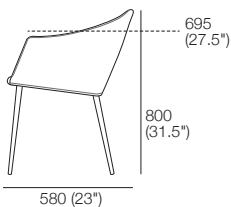

K I N G

DT2022057-V1

kingliving.com

Quay Outdoor Chairs | Stools

Quay Outdoor Chairs | Stools

Dining Chair (Upholstered)
Front View

650 (25.5")

Seat Height
520 (20.5")

Side View

580 (23")

695
(27.5")

800
(31.5")

Counter Stool (Upholstered)
Front View

510 (20")

Seat Height
680 (26.75")

Side View

520 (20.5")

890
(35")

Counter Stool (Woven)
Front View

510 (20")

Seat Height
680 (26.75")

Side View

520 (20.5")

890
(35")

Dining Chair (Woven)
Front View

640 (25.25")

Seat Height
520 (20.5")

Side View

565 (22.25")

695
(27.5")

800
(31.5")

Back Cushion*
Chair: (Optional)