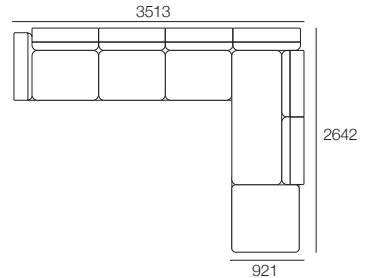

Package B1

2x P2502, 1x C1562, 3x C781, 1x C781D,
1x AB405, 6x AB570