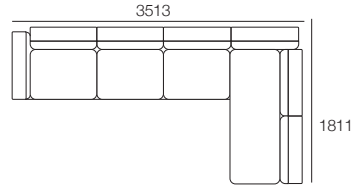

Package B7

1x P1721, 1x P2502, 3x C781,
1x C1562, 6x AB570, 1x AB405