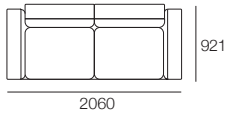

2 Seater 405 Arms

1x P1880, 2x C781, 2x AB570,
2x AB405