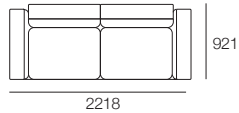

1x P1880, 1x P1721, 2x C1562,
5x AB570, 2x AB405

Package B7

1x P1721, 1x P2502, 3x C781,
1x C1562, 6x AB570, 1x AB405

2.5 Seater 405 Arms

1x P2038, 2x C860, 2x B570W,
2x AB405

2.5 Seater 405 Arms P

1x P2038, 2x C860, 2x B570W, 2x AB405,
2x Free Matching Panama Cushions