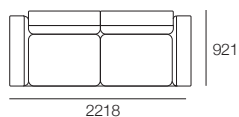

2.5 Seater 405 Arms P

Includes 2x Free Matching Panama Cushions