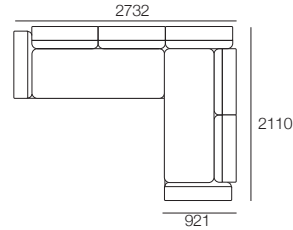

Neo Packages

2 Seater 405 Arms

1x P1880, 2x C781, 2x AB570,
2x AB405

2 Seater 405 Arms P

1x P1880, 2x C781, 2x AB570, 2x AB405,
2x Free Matching Panama Cushions

Package A4

1x P1880, 1x P1721, 2x C1562,
5x AB570, 2x AB405