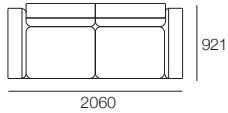

Neo Packages

KING[®]
L I V I N G

Neo Packages

2 Seater 405 Arms

1x P1880, 2x C781, 2x AB570,
2x AB405

2 Seater 405 Arms P

1x P1880, 2x C781, 2x AB570, 2x AB405,
2x Free Matching Panama Cushions

Package A4