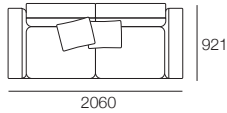

Neo Packages

KING[®]
L I V I N G

Neo Packages

2 Seater 405 Arms

1x P1880, 2x C781, 2x AB570,
2x AB405

2 Seater 405 Arms P

1x P1880, 2x C781, 2x AB570, 2x AB405,
2x Free Matching Panama Cushions

Package A4