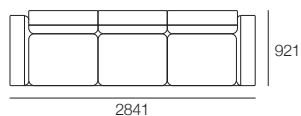

Package B1 P

2x P2502, 1x C1562, 3x C781, 1x C781D, 1x AB405, 6x AB570, 2x Free Matching Panama Cushions

3 Seater Low Arms

1x P2661, 3x C781, 3x AB570, 2x AB405

3 Seater Low Arms

Includes 2x Free Matching Panama Cushions