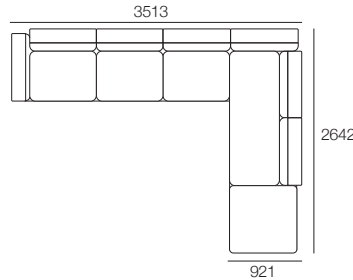

Package B1

2x P2502, 1x C1562, 3x C781, 1x C781D,
1x AB405, 6x AB570