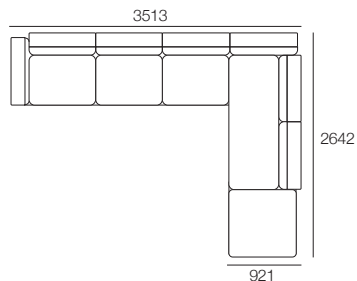

2.5 Seater 405 Arms

1x P2038, 2x C860, 2x B570W, 2x AB405

2.5 Seater 405 Arms P

Includes 2x Free Matching Panama Cushions

2.5 Seater 405 ADJ Arms

1x P2038, 2x C860, 2x B570W, 2x AB405

Package B1

2x P2502, 1x C1562, 3x C781, 1x C781D, 1x AB405, 6x AB570