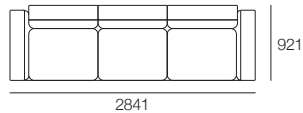

Package B1

2x P2502, 1x C1562, 3x C781, 1x C781D,
1x AB405, 6x AB570

Package B1 P

2x P2502, 1x C1562, 3x C781, 1x C781D, 1x AB405,
6x AB570, 2x Free Matching Panama Cushions

3 Seater Low Arms

1x P2661, 3x C781, 3x AB570,
2x AB405