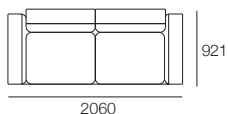

Neo Deluxe Packages

2 Seater 405 Arms

1x P1880, 2x C781, 2x AB570, 2x AB405

2 Seater 405 Arms P

Includes 2x Free Matching Panama Cushions