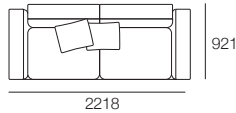

1x P1880, 1x P1721, 2x C1562,
5x AB570, 2x AB405

Package B7

1x P1721, 1x P2502, 3x C781,
1x C1562, 6x AB570, 1x AB405

2.5 Seater 405 Arms

1x P2038, 2x C860, 2x B570W,
2x AB405

2.5 Seater 405 Arms P

1x P2038, 2x C860, 2x B570W, 2x AB405,
2x Free Matching Panama Cushions