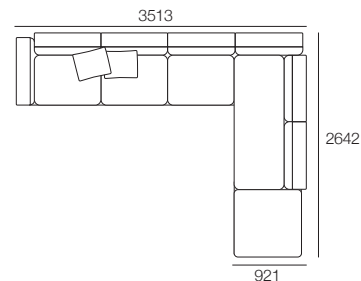

Package B1 P

2x P2502, 1x C1562, 3x C781, 1x C781D, 1x AB405, 6x AB570, 2x Free Matching Panama Cushions