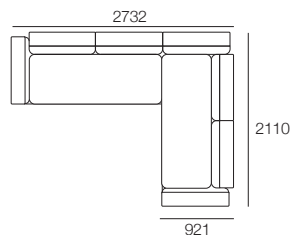

2 Seater 405 Arms P

Includes 2x Free Matching Panama Cushions

2 Seater 405 ADJ Arms

1x P1880, 2x C781, 2x AB570, 2x AB405

Package A4

1x P1880, 1x P1721, 2x C1562, 5x AB570, 2x AB405

Package B7

1x P1721, 1x P2502, 3x C781, 1x C1562, 6x AB570, 1x AB405