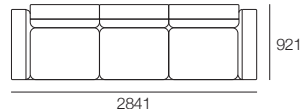

3 Seater 405 ADJ Arms

1x P2661, 3x C781, 3x AB570, 2x AB405