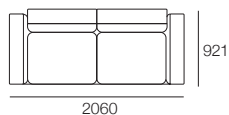

2 Seater 405 ADJ Arms

1x P1880, 2x C781, 2x AB570, 2x AB405