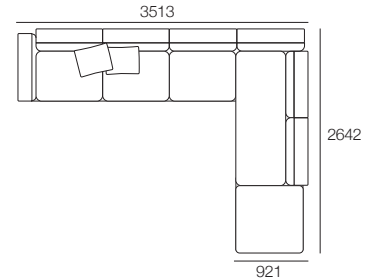

Package B1 P

2x P2502, 1x C1562, 3x C781, 1x C781D, 1x AB405,
6x AB570, 2x Free Matching Panama Cushions