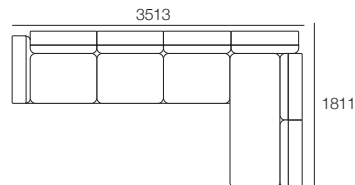

2 Seater 405 Arms P

Includes 2x Free Matching Panama Cushions

2 Seater 405 ADJ Arms

1x P1880, 2x C781, 2x AB570, 2x AB405

Package A4

1x P1880, 1x P1721, 2x C1562, 5x AB570, 2x AB405

Package B7

1x P1721, 1x P2502, 3x C781, 1x C1562, 6x AB570, 1x AB405