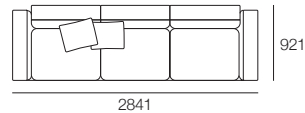

3 Seater Low Arms P

1x P2661, 3x C781, 3x AB570, 2x AB405,
2x Free Matching Panama Cushions