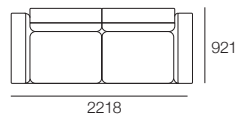

2.5 Seater 405 Arms

1x P2038, 2x C860, 2x B570W, 2x AB405

2.5 Seater 405 Arms P

Includes 2x Free Matching Panama Cushions

2.5 Seater 405 ADJ Arms

1x P2038, 2x C860, 2x B570W, 2x AB405

Package B1

2x P2502, 1x C1562, 3x C781, 1x C781D, 1x AB405, 6x AB570