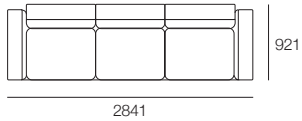

Chaise

1x P940 x 1403RH
1x C1244RH, 1x B470H
1x AB570

Package

Hi Back 3 Seater Package 1H

Back Height 860mm

1x P2661, 3x C781, 3x B470H,
2x AB405

DT2017387 V1

Effective September 2017. As King Living has a policy of continuous improvement, changes to products and specifications may be made without prior notice. Images and drawings are representative of design only. Any additional components and/or accessories shown are not included.