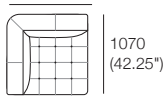

Max

KING[®]
L I V I N G

DT201 9760 V3

kingliving.com

Max Packages

Max Modules With Leather Stitching

Corner

Angle Corner Chaise Chaise L

1350 (53.25")

Chaise R

1350 (53.25")

Package Corner 107

1x Corner, 1x BackCushion,
1x Panama Cushion
SQUARE

Package Chair Armless

1x Chair Armless,
1x BackCushion

Package 2 Seater