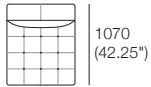

1350 (53.25")

Chaise R

1350 (53.25")

Package Corner 107

1x Corner, 1x BackCushion,
1x Panama Cushion
SQUARE

Package Chair Armless

1x Chair Armless,
1x BackCushion

Package 2 Seater

2x Corner, 2x BackCushion,
2x Panama Cushion SQUARE

Package Chaise LH

1x Chaise L, 1x BackCushion,
1x Panama Cushion SQUARE

Chair Armless

900 (35.5")

Additional Stitching Detail

Corner

Chair

Ottoman

900 (35.5")

Ottoman

Back Cushions

900 (35.5")

Chaise

Package 1 (more configurations next page)

2x Corner, 2x Chair Armless, 4x BackCushion,
2x Panama Cushion SQUARE