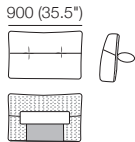

2x Corner, 2x BackCushion,
2x Panama Cushion SQUARE

Package Chaise LH

1x Chaise L, 1x BackCushion,
1x Panama Cushion SQUARE

Chair Armless

900 (35.5")

Additional Stitching Detail

Corner

Chair

Ottoman

900 (35.5")

Ottoman

Back Cushions

900 (35.5")

Chaise

Package 1 (more configurations next page)

2x Corner, 2x Chair Armless, 4x BackCushion,
2x Panama Cushion SQUARE

Package 3 Seater

2x Corner, 3x BackCushion,
1x Chair Armless, 2x Panama
Cushion SQUARE

Package Chaise RH

1x Chaise R, 1x BackCushion,
1x Panama Cushion SQUARE

Package 2 (more configurations next page)

2x Corner, 4x BackCushion, 2x Chair Armless,
1x Ottoman, 2x Panama Cushion SQUARE