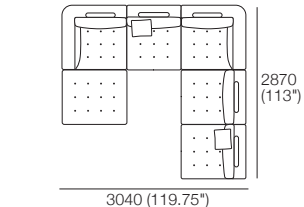

Package 3 Seater

2x Corner, 3x BackCushion,
1x Chair Armless, 2x Panama
Cushion SQUARE

Package Chaise RH

1x Chaise R, 1x BackCushion,
1x Panama Cushion SQUARE

Package 2 (more configurations next page)

2x Corner, 4x BackCushion, 2x Chair Armless,
1x Ottoman, 2x Panama Cushion SQUARE

Package 3 (more configurations next page)

2x Corner V2, 5x BackCushion, 3x Chair Armless V2,
1x Ottoman V2, 2x PanamaCushion SQUARE

Max Packages

Package 3 LH Chaise Corner

Components: 2x Corner, 3x Chair Armless, 1x LH Chaise R, 6x Back Cushion,
2x Panama Cushion SQUARE
Configurations: