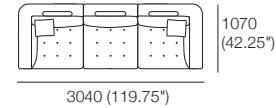

2x Corner, 2x BackCushion,
2x Panama Cushion SQUARE

Package Chaise LH

1x Chaise L, 1x BackCushion,
1x Panama Cushion SQUARE

Chair Armless

900 (35.5")

Additional Stitching Detail

Corner

Chair

Ottoman

900 (35.5")

Ottoman

Back Cushions

900 (35.5")

Chaise

Package 1 (more configurations next page)

2x Corner, 2x Chair Armless, 4x BackCushion,
2x Panama Cushion SQUARE

Package 3 Seater

2x Corner, 3x BackCushion,
1x Chair Armless, 2x Panama
Cushion SQUARE

Package Chaise RH

1x Chaise R, 1x BackCushion,
1x Panama Cushion SQUARE

Package 2 (more configurations next page)

2x Corner, 4x BackCushion, 2x Chair Armless,
1x Ottoman, 2x Panama Cushion SQUARE