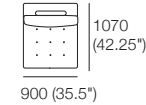

1350 (53.25")

Chaise R

1350 (53.25")

Package Corner 107

1x Corner, 1x BackCushion,
1x Panama Cushion
SQUARE

Package Chair Armless

1x Chair Armless,
1x BackCushion

Package 2 Seater

2x Corner, 2x BackCushion,
2x Panama Cushion SQUARE

Package Chaise LH

1x Chaise L, 1x BackCushion,
1x Panama Cushion SQUARE

Chair Armless

900 (35.5")

Additional Stitching Detail

Corner

Chair