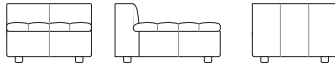

1350 (53.25")

Chaise R

1350 (53.25")

Package Corner 107

1x Corner, 1x BackCushion,
1x Panama Cushion
SQUARE

Package Chair Armless

1x Chair Armless,
1x BackCushion

Package 2 Seater

2x Corner, 2x BackCushion,
2x Panama Cushion SQUARE

Package Chaise LH

1x Chaise L, 1x BackCushion,
1x Panama Cushion SQUARE

Chair Armless

900 (35.5")

Additional Stitching Detail

Corner

Chair

Ottoman

900 (35.5")

Ottoman

Back Cushions

900 (35.5")

Chaise

Package 1 (more configurations next page)

2x Corner, 2x Chair Armless, 4x BackCushion,
2x Panama Cushion SQUARE