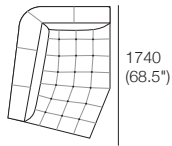

Max

KING[®]
L I V I N G

DT201 9760 V3

kingliving.com

Max Packages

Max Modules With Leather Stitching

Corner

Angle Corner Chaise Chaise L

1350 (53.25")

Chaise R

1350 (53.25")

Package Corner 107

1x Corner, 1x BackCushion,
1x Panama Cushion
SQUARE

Package Chair Armless

1x Chair Armless,
1x BackCushion

Package 2 Seater

2x Corner, 2x BackCushion,
2x Panama Cushion SQUARE

Package Chaise LH

1x Chaise L, 1x BackCushion,
1x Panama Cushion SQUARE

Chair Armless

900 (35.5")

Additional Stitching Detail

Corner

Chair