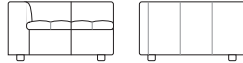

1350 (53.25")

Chaise R

1350 (53.25")

Package Corner 107

1x Corner, 1x BackCushion,
1x Panama Cushion
SQUARE

Package Chair Armless

1x Chair Armless,
1x BackCushion

Package 2 Seater

2x Corner, 2x BackCushion,
2x Panama Cushion SQUARE

Package Chaise LH

1x Chaise L, 1x BackCushion,
1x Panama Cushion SQUARE

Chair Armless

900 (35.5")

Additional Stitching Detail

Corner

Chair

Ottoman

900 (35.5")

Ottoman

Back Cushions

900 (35.5")

Chaise

Package 1 (more configurations next page)

2x Corner, 2x Chair Armless, 4x BackCushion,
2x Panama Cushion SQUARE