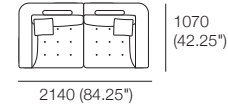

1350 (53.25")

Chaise R

1350 (53.25")

Package Corner 107

1x Corner, 1x BackCushion,
1x Panama Cushion
SQUARE

Package Chair Armless

1x Chair Armless,
1x BackCushion

Package 2 Seater

2x Corner, 2x BackCushion,
2x Panama Cushion SQUARE

Package Chaise LH

1x Chaise L, 1x BackCushion,
1x Panama Cushion SQUARE

Chair Armless

900 (35.5")

Additional Stitching Detail

Corner

Chair