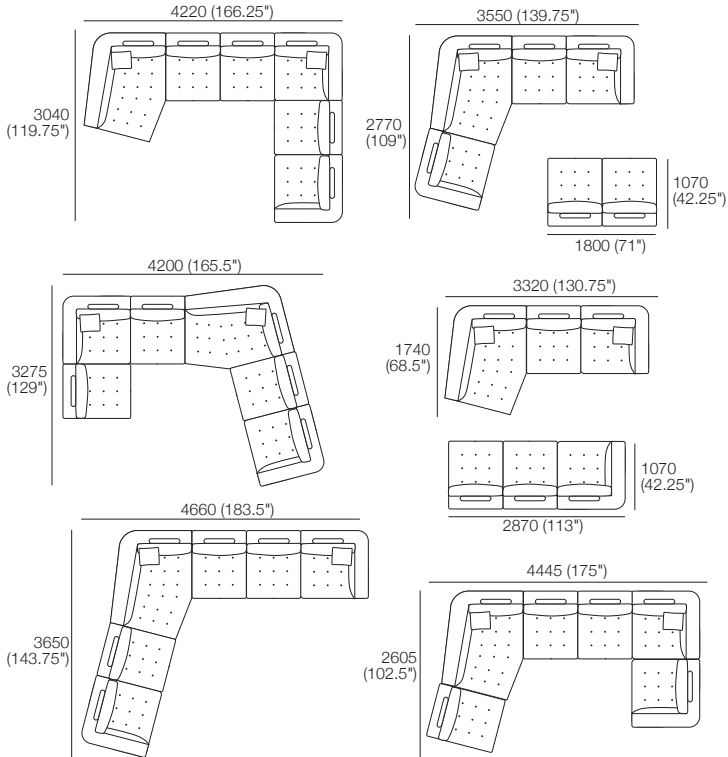

2x Corner, 2x BackCushion,
2x Panama Cushion SQUARE

Package Chaise LH

1x Chaise L, 1x BackCushion,
1x Panama Cushion SQUARE

Chair Armless

900 (35.5")

Additional Stitching Detail

Corner

Chair

Package 3 Seater

2x Corner, 3x BackCushion,
1x Chair Armless, 2x Panama
Cushion SQUARE

Package Chaise RH

1x Chaise R, 1x BackCushion,
1x Panama Cushion SQUARE

Package 2 (more configurations next page)

2x Corner, 4x BackCushion, 2x Chair Armless,
1x Ottoman, 2x Panama Cushion SQUARE

Package 3 (more configurations next page)

2x Corner V2, 5x BackCushion, 3x Chair Armless V2,
1x Ottoman V2, 2x PanamaCushion SQUARE

Max Packages

Package 3 LH Chaise Corner

Components: 2x Corner, 3x Chair Armless, 1x LH Chaise R, 6x Back Cushion,
2x Panama Cushion SQUARE
Configurations:

Package 3 RH Chaise Corner

Components: 2x Corner, 3x Chair Armless, 1x RH Chaise R, 6x Back Cushion,
2x Panama Cushion SQUARE
Configurations: