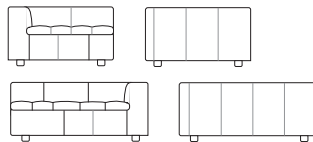

2x Corner, 2x BackCushion,
2x Panama Cushion SQUARE

Package Chaise LH

1x Chaise L, 1x BackCushion,
1x Panama Cushion SQUARE

Chair Armless

900 (35.5")

Additional Stitching Detail

Corner

Chair

Ottoman

900 (35.5")

Ottoman

Back Cushions

900 (35.5")

Chaise

Package 1 (more configurations next page)

2x Corner, 2x Chair Armless, 4x BackCushion,
2x Panama Cushion SQUARE

Package 3 Seater

2x Corner, 3x BackCushion,
1x Chair Armless, 2x Panama
Cushion SQUARE

Package Chaise RH

1x Chaise R, 1x BackCushion,
1x Panama Cushion SQUARE

Package 2 (more configurations next page)

2x Corner, 4x BackCushion, 2x Chair Armless,
1x Ottoman, 2x Panama Cushion SQUARE

Package 3 (more configurations next page)

2x Corner V2, 5x BackCushion, 3x Chair Armless V2,
1x Ottoman V2, 2x PanamaCushion SQUARE

Max Packages

Package 3 LH Chaise Corner

Components: 2x Corner, 3x Chair Armless, 1x LH Chaise R, 6x Back Cushion,
2x Panama Cushion SQUARE
Configurations: