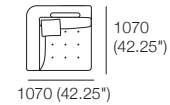

1350 (53.25")

Chaise R

1350 (53.25")

Package Corner 107

1x Corner, 1x BackCushion,
1x Panama Cushion
SQUARE

Package Chair Armless

1x Chair Armless,
1x BackCushion

Package 2 Seater

2x Corner, 2x BackCushion,
2x Panama Cushion SQUARE

Package Chaise LH

1x Chaise L, 1x BackCushion,
1x Panama Cushion SQUARE

Chair Armless

900 (35.5")

Additional Stitching Detail

Corner

Chair