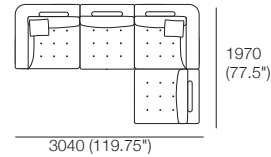

2x Corner, 2x BackCushion,
2x Panama Cushion SQUARE

Package Chaise LH

1x Chaise L, 1x BackCushion,
1x Panama Cushion SQUARE

Chair Armless

900 (35.5")

Additional Stitching Detail

Corner

Chair

Ottoman

900 (35.5")

Ottoman

Back Cushions

900 (35.5")

Chaise

Package 1 (more configurations next page)

2x Corner, 2x Chair Armless, 4x BackCushion,
2x Panama Cushion SQUARE

Package 3 Seater

2x Corner, 3x BackCushion,
1x Chair Armless, 2x Panama
Cushion SQUARE

Package Chaise RH

1x Chaise R, 1x BackCushion,
1x Panama Cushion SQUARE

Package 2 (more configurations next page)

2x Corner, 4x BackCushion, 2x Chair Armless,
1x Ottoman, 2x Panama Cushion SQUARE