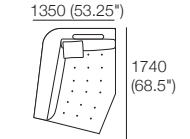

1350 (53.25")

Chaise R

1350 (53.25")

Package Corner 107

1x Corner, 1x BackCushion,
1x Panama Cushion
SQUARE

Package Chair Armless

1x Chair Armless,
1x BackCushion

Package 2 Seater

2x Corner, 2x BackCushion,
2x Panama Cushion SQUARE

Package Chaise LH

1x Chaise L, 1x BackCushion,
1x Panama Cushion SQUARE

Chair Armless

900 (35.5")

Additional Stitching Detail

Corner

Chair