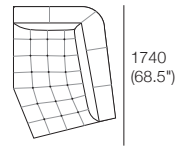

Max

KING[®]
L I V I N G

DT201 9760 V3

kingliving.com

Max Packages

Max Modules With Leather Stitching

Corner

Angle Corner Chaise Chaise L

1350 (53.25")

Chaise R

1350 (53.25")

Package Corner 107

1x Corner, 1x BackCushion,
1x Panama Cushion
SQUARE

Package Chair Armless

1x Chair Armless,
1x BackCushion

Package 2 Seater

2x Corner, 2x BackCushion,
2x Panama Cushion SQUARE

Package Chaise LH

1x Chaise L, 1x BackCushion,
1x Panama Cushion SQUARE

Chair Armless

900 (35.5")

Additional Stitching Detail

Corner

Chair