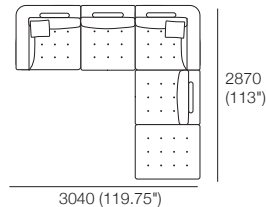

Ottoman

900 (35.5")

Ottoman

Back Cushions

900 (35.5")

Chaise

Package 1 (more configurations next page)

2x Corner, 2x Chair Armless, 4x BackCushion,
2x Panama Cushion SQUARE

Package 3 Seater

2x Corner, 3x BackCushion,
1x Chair Armless, 2x Panama
Cushion SQUARE

Package Chaise RH

1x Chaise R, 1x BackCushion,
1x Panama Cushion SQUARE

Package 2 (more configurations next page)

2x Corner, 4x BackCushion, 2x Chair Armless,
1x Ottoman, 2x Panama Cushion SQUARE

Package 3 (more configurations next page)

2x Corner V2, 5x BackCushion, 3x Chair Armless V2,
1x Ottoman V2, 2x PanamaCushion SQUARE

Max Packages

Package 3 LH Chaise Corner

Components: 2x Corner, 3x Chair Armless, 1x LH Chaise R, 6x Back Cushion,
2x Panama Cushion SQUARE
Configurations: