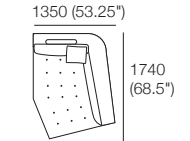

2x Corner, 2x BackCushion,
2x Panama Cushion SQUARE

Package Chaise LH

1x Chaise L, 1x BackCushion,
1x Panama Cushion SQUARE

Chair Armless

900 (35.5")

Additional Stitching Detail

Corner

Chair

Ottoman

900 (35.5")

Ottoman

Back Cushions

900 (35.5")

Chaise

Package 1 (more configurations next page)

2x Corner, 2x Chair Armless, 4x BackCushion,
2x Panama Cushion SQUARE

Package 3 Seater

2x Corner, 3x BackCushion,
1x Chair Armless, 2x Panama
Cushion SQUARE

Package Chaise RH

1x Chaise R, 1x BackCushion,
1x Panama Cushion SQUARE

Package 2 (more configurations next page)

2x Corner, 4x BackCushion, 2x Chair Armless,
1x Ottoman, 2x Panama Cushion SQUARE