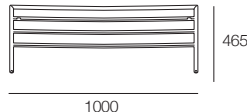

P2532-D760

Seat Cushions

760 (Depth)

C760-D760

C1140-D760

C1520-D760

Back Frames

Use with Back Cushions: BC760 & BC1140

B760

B1140

Back Bracket

Use with Back Frames:
B760 & B1140

Sun Lounge Bracket

Use with Back Frames:
B760 & B1140

Back Cushions 200 (Depth)

Use with Back Frames: B760 & B1140