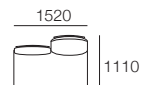

Components: 1x P1520-D760, 1x C1520-D760, 2x BFC760

Optional Extra

**Sun Lounge Brackets not available with HB Packages

Package 2 Seater

Components: 1x P1520-D760, 1x C1520-D760, 2x B760 Frame, 2x BC760

Optional Extra

*Sun Lounge Brackets

*with Sun Lounge Brackets

Packages: 4, 5 & Coffee Tables

Ceramic: Package 4

Components: 1x P2532-D760, 2x C1140-D760, 2x BC1140, 2x B1140 Frame, 1x Shelf Frame 252-D760, 1x Shelf Insert 252-D760 Ceramic, 1x P760-D760, 1x Table Frame 760-D760, 1x Table Insert 760-D760 Ceramic