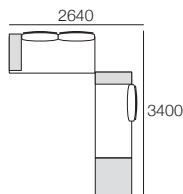

*with Sun Lounge Brackets