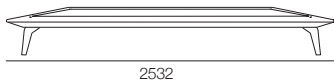

P2532-D760