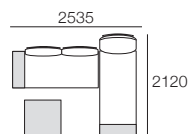

Package 3

Ceramic: Package 3

Components: 2x P1772-D760, 2x C1520-D760, 3x B760 Frame, 3x BC760, 2x Shelf Frame 252-D760, 1x P760-D760, 1x Table Frame 760-D760, 2x Shelf Insert 252-D760 Ceramic, 1x Table Insert 760-D760 Ceramic

Timber: Package 3

Components: 2x P1772-D760, 2x C1520-D760, 3x B760 Frame, 3x BC760, 2x Shelf Frame 252-D760, 1x P760-D760, 1x Table Frame 760-D760, 2x Shelf Insert 252-D760 Timber, 1x Table Insert 760-D760 Timber

Optional Extra

*Sun Lounge Brackets

*with Sun Lounge Brackets