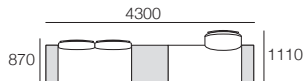

Optional Extra

*Sun Lounge Brackets

*with Sun Lounge Brackets

*with Sun Lounge Brackets

*with Sun Lounge Brackets

*with Sun Lounge Brackets

2 Seater HB & 2 Seater

Package 2 Seater HB** (**Hidden Back Frame & Cushion)