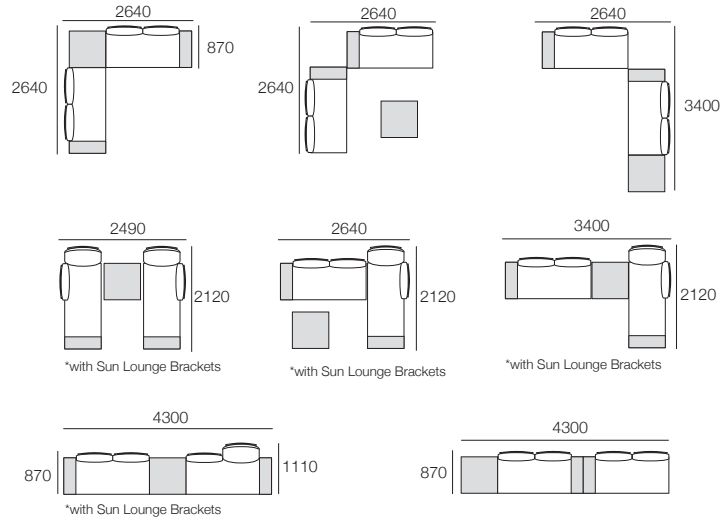

Package 1 & 1HB

Ceramic: Package 1 or Package 1HB** (**Hidden Back Frame & Cushion)

Components: 2x P1772-D760, 2x C1520-D760, 2x Shelf Frame 252-D760, 1x P760-D760, 1x Table Frame 760-D760, 2x Shelf Insert 252-D760 Ceramic, 1x Table Insert 760-D760 Ceramic
Package 1: 4x B760 Frame, 4x BC760. ****Package 1HB:** 4x BFC760

Timber: Package 1 or Package 1HB** (**Hidden Back Frame & Cushion)

Components: 2x P1772-D760, 2x C1520-D760, 2x Shelf Frame 252-D760, 1x P760-D760, 1x Table Frame 760-D760, 2x Shelf Insert 252-D760 Timber, 1x Table Insert 760-D760 Timber
Package 1: 4x B760 Frame, 4x BC760. ****Package 1HB:** 4x BFC760

Optional Extra: *Sun Lounge Brackets

**Sun Lounge Brackets not available with HB Packages