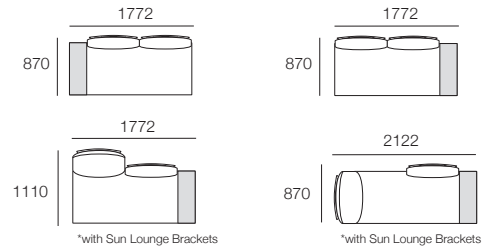

Optional Extra

*Sun Lounge Brackets

Package KingCove Table 760-D760 Ceramic:

1x Platform P760-D760, 1x Table Frame 760-D760, 1x Table Insert 760-D760 Ceramic

Package KingCove Table 760-D760 Timber:

1x Platform P760-D760, 1x Table Frame 760-D760, 1x Table Insert 760-D760 Timber