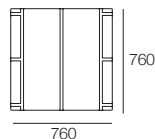

BC760

BC1140

Angle Leg

Back Frame & Cushion 200 (Depth)

Internal Back Frame & Cushion

BFC760 Rock or
BFC760 Salt

BFC1140 Rock or
BFC1140 Salt

Shelf

Shelf Frame 252-D760

Shelf Insert 252-D760 Ceramic

Shelf Insert 252-D760 Timber

Table

Table Frame 760-D760

Table Insert 760-D760 Ceramic

Table Insert 760-D760 Timber

King Cove Packages