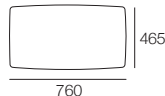

Back Cushions 200 (Depth)

Use with Back Frames: B760 & B1140

BC760