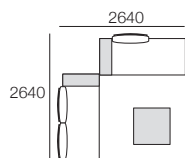

Package 3

Ceramic: Package 3

Components: 2x P1772-D760, 2x C1520-D760, 3x B760 Frame, 3x BC760, 2x Shelf Frame 252-D760, 1x P760-D760, 1x Table Frame 760-D760, 2x Shelf Insert 252-D760 Ceramic, 1x Table Insert 760-D760 Ceramic

Timber: Package 3

Components: 2x P1772-D760, 2x C1520-D760, 3x B760 Frame, 3x BC760, 2x Shelf Frame 252-D760, 1x P760-D760, 1x Table Frame 760-D760, 2x Shelf Insert 252-D760 Timber, 1x Table Insert 760-D760 Timber

Optional Extra

*Sun Lounge Brackets

*with Sun Lounge Brackets