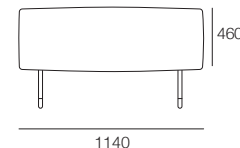

BC760

BC1140

Angle Leg

Back Frame & Cushion 200 (Depth)

Internal Back Frame & Cushion

BFC760 Rock or
BFC760 Salt

BFC1140 Rock or
BFC1140 Salt

Shelf

Shelf Frame 252-D760

Shelf Insert 252-D760 Ceramic

Shelf Insert 252-D760 Timber

Table

Table Frame 760-D760

Table Insert 760-D760 Ceramic

Table Insert 760-D760 Timber

King Cove Packages