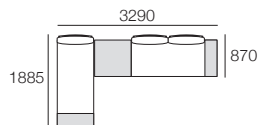

Package 3

Ceramic: Package 3

Components: 2x P1772-D760, 2x C1520-D760, 3x B760 Frame, 3x BC760, 2x Shelf Frame 252-D760, 1x P760-D760, 1x Table Frame 760-D760, 2x Shelf Insert 252-D760 Ceramic, 1x Table Insert 760-D760 Ceramic

Timber: Package 3

Components: 2x P1772-D760, 2x C1520-D760, 3x B760 Frame, 3x BC760, 2x Shelf Frame 252-D760, 1x P760-D760, 1x Table Frame 760-D760, 2x Shelf Insert 252-D760 Timber, 1x Table Insert 760-D760 Timber

Optional Extra

*Sun Lounge Brackets

*with Sun Lounge Brackets