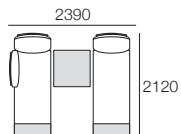

*with Sun Lounge Brackets