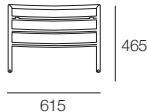

P2532-D760

Seat Cushions

760 (Depth)

C760-D760

C1140-D760

C1520-D760

Back Frames

Use with Back Cushions: BC760 & BC1140

B760

B1140

Back Bracket

Use with Back Frames:
B760 & B1140

Sun Lounge Bracket

Use with Back Frames:
B760 & B1140

Back Cushions 200 (Depth)

Use with Back Frames: B760 & B1140