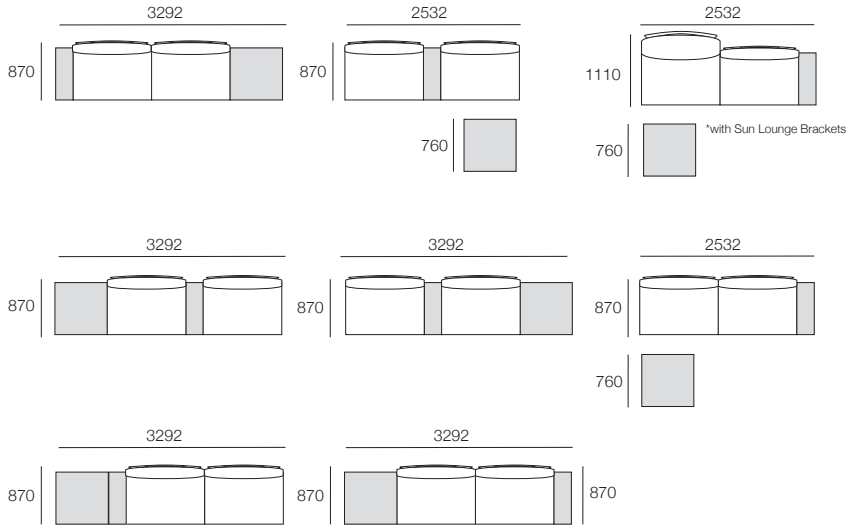

Packages: 4, 5 & Coffee Tables

Ceramic: Package 4

Components: 1x P2532-D760, 2x C1140-D760, 2x BC1140, 2x B1140 Frame, 1x Shelf Frame 252-D760, 1x Shelf Insert 252-D760 Ceramic, 1x P760-D760, 1x Table Frame 760-D760, 1x Table Insert 760-D760 Ceramic

Timber: Package 4

Components: 1x P2532-D760, 2x C1140-D760, 2x BC1140, 2x B1140 Frame, 1x Shelf Frame 252-D760, 1x Shelf Insert 252-D760 Timber, 1x P760-D760, 1x Table Frame 760-D760, 1x Table Insert 760-D760 Timber

Optional Extra

*Sun Lounge Brackets

Ceramic: Package 5

Components: 1x P1772-D760, 1x C1520-D760, 2x BC760, 2x B760 Frame, 1x Shelf Frame 252-D760, 1x Shelf Insert 252-D760 Ceramic

Timber: Package 5

Components: 1x P1772-D760, 1x C1520-D760, 2x BC760, 2x B760 Frame, 1x Shelf Frame 252-D760, 1x Shelf Insert 252-D760 Timber