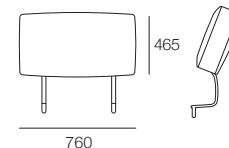

B760

B1140

Back Bracket

Use with Back Frames:
B760 & B1140

Sun Lounge Bracket

Use with Back Frames:
B760 & B1140

Back Cushions 200 (Depth)

Use with Back Frames: B760 & B1140

BC760

BC1140

Angle Leg

Back Frame & Cushion 200 (Depth)

Internal Back Frame & Cushion

BFC760 Rock or
BFC760 Salt

BFC1140 Rock or
BFC1140 Salt

Shelf