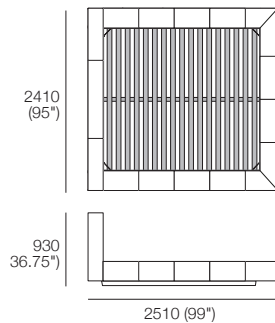

King-US
softcover: fabric or leather*