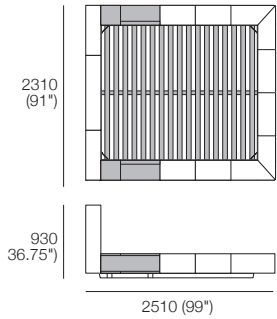

Jasper Bed

KING[®]
L I V I N G

Jasper Bed

King-AU SuperKing-NZ
shelf + cover: fabric or leather*
shelf options sold separately

King-AU SuperKing-NZ
softcover: fabric or leather*

King-SG
shelf + cover: fabric or leather*
shelf options sold separately