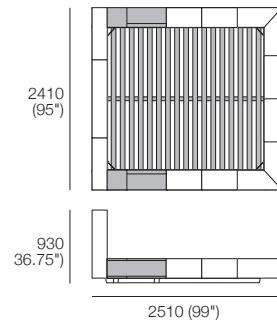

King-US
shelf + cover: fabric or leather*
shelf options sold separately