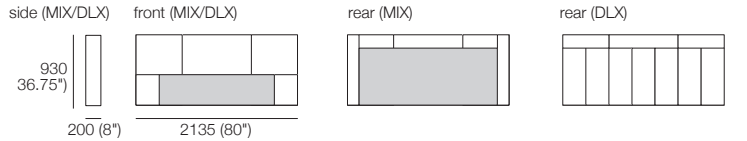

Queen-SG

softcover: fabric or leather*

BedHead King-AU-SG / SuperKing-NZ

upholstery: fabric or leather* | mix or deluxe*

BedHead King-NZ

upholstery: fabric or leather* | mix or deluxe*

BedHead King-US

upholstery: fabric or leather* | mix or deluxe*