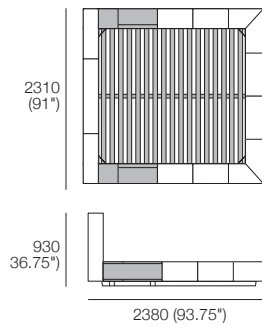

Jasper Bed

KING[®]
L I V I N G

Jasper Bed

King-AU SuperKing-NZ
shelf + cover: fabric or leather*
shelf options sold separately

King-AU SuperKing-NZ
softcover: fabric or leather*

King-SG
shelf + cover: fabric or leather*
shelf options sold separately