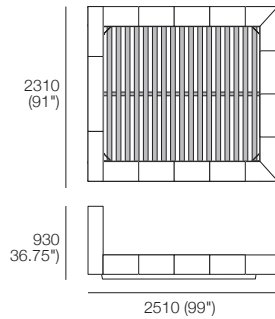

Jasper Bed

KING[®]
L I V I N G

Jasper Bed

King-AU SuperKing-NZ
shelf + cover: fabric or leather*
shelf options sold separately

King-AU SuperKing-NZ
softcover: fabric or leather*

King-SG
shelf + cover: fabric or leather*
shelf options sold separately