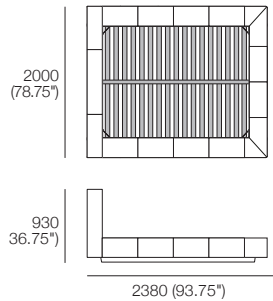

Queen-SG

softcover: fabric or leather*