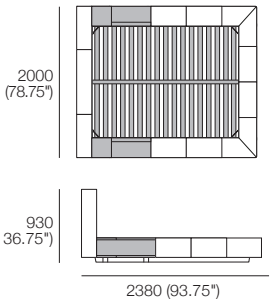

King-NZ
softcover: fabric or leather*

Jasper Bed

Queen-AU-NZ-US

shelf + cover: fabric or leather*
shelf options sold separately

Queen-AU-NZ-US

softcover: fabric or leather*

Queen-SG

shelf + cover: fabric or leather*
shelf options sold separately