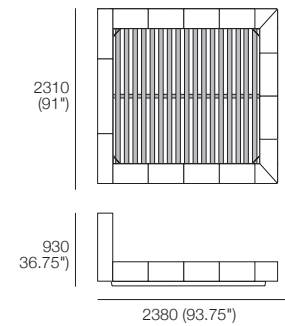

King-SG
softcover: fabric or leather*