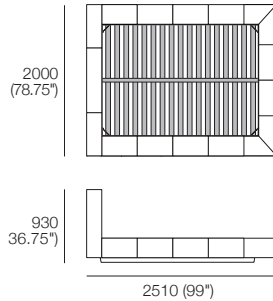

King-NZ
softcover: fabric or leather*

Jasper Bed

Queen-AU-NZ-US

shelf + cover: fabric or leather*
shelf options sold separately

Queen-AU-NZ-US

softcover: fabric or leather*

Queen-SG

shelf + cover: fabric or leather*
shelf options sold separately