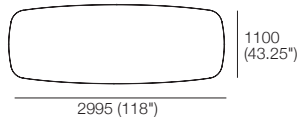

2995 RECT Table Open Base
King Living Colours/Finishes*