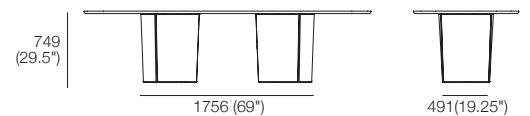

**2995 RECT Table** Open Base  
King Living Colours/Finishes\*

Open Base

**2995 RECT Table** Double Plinth Base  
King Living Colours/Finishes\*

Double Plinth Base