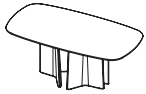

# Issho Dining Tables

**Dining Table Circle 1590 Open Base**  
King Living Colours/Finishes\*

Elevations

**Dining Table Circle 1590 Plinth Base**  
King Living Colours/Finishes\*  
Floor Plate: Black Powder Coated

Elevations

**Lazy Susan Dining Table 1590 Open Base**  
King Living Colours/Finishes\*

**Lazy Susan Dining Table 1590 Plinth Base**  
King Living Colours/Finishes\*

Top

Elevation

# Issho Dining Tables

**1900 RECT Table** Open Base  
King Living Colours/Finishes\*

Underside – Base Configuration  
Open Base

Elevations

**2395 RECT Table** Open Base  
King Living Colours/Finishes\*

Open Base