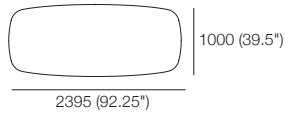

# Issho Dining Tables

**1900 RECT Table** Open Base  
King Living Colours/Finishes\*

Underside – Base Configuration  
Open Base

Elevations

**2395 RECT Table** Open Base  
King Living Colours/Finishes\*

Open Base