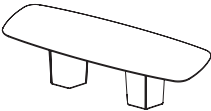

# Issho Dining Tables

**1900 RECT Table** Open Base  
King Living Colours/Finishes\*

Underside – Base Configuration  
Open Base

Elevations

**2395 RECT Table** Open Base  
King Living Colours/Finishes\*

Open Base

**2995 RECT Table** Open Base  
King Living Colours/Finishes\*

Open Base

**2995 RECT Table** Double Plinth Base  
King Living Colours/Finishes\*

Double Plinth Base