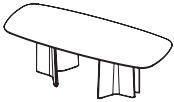

# Issho Dining Tables

**1900 RECT Table** Open Base  
King Living Colours/Finishes\*

Underside – Base Configuration  
Open Base

Elevations

**2395 RECT Table** Open Base  
King Living Colours/Finishes\*

Open Base

**2995 RECT Table** Open Base  
King Living Colours/Finishes\*

Open Base

**2995 RECT Table** Double Plinth Base  
King Living Colours/Finishes\*

Double Plinth Base