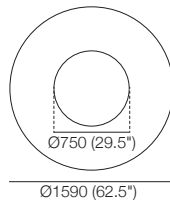

Elevations

**Lazy Susan Dining Table 1590 Open Base**  
King Living Colours/Finishes\*

**Lazy Susan Dining Table 1590 Plinth Base**  
King Living Colours/Finishes\*

Top

Elevation