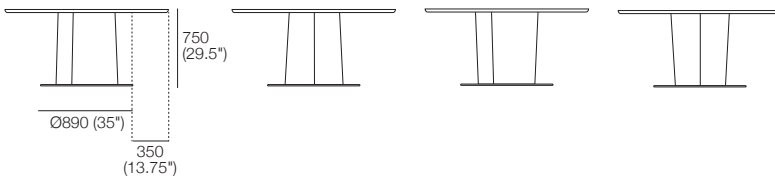

Elevations