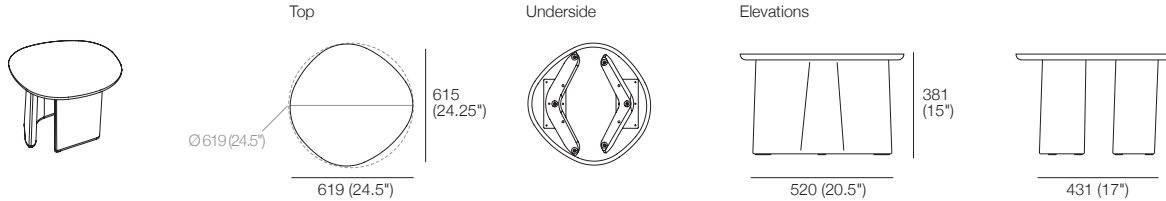

Issho Side and Coffee Tables

Side Table King Living Timber Finishes*