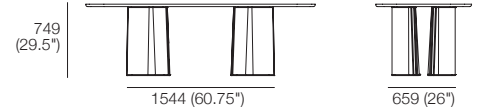

# Issho Dining Tables

**1900 RECT Table** Open Base  
King Living Colours/Finishes\*

Underside – Base Configuration  
Open Base

Elevations

**2395 RECT Table** Open Base  
King Living Colours/Finishes\*

Open Base