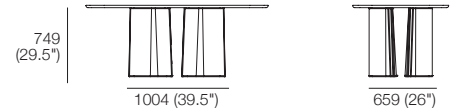

# Issho Dining Tables

**1900 RECT Table** Open Base  
King Living Colours/Finishes\*

Underside – Base Configuration  
Open Base

Elevations

**2395 RECT Table** Open Base  
King Living Colours/Finishes\*

Open Base