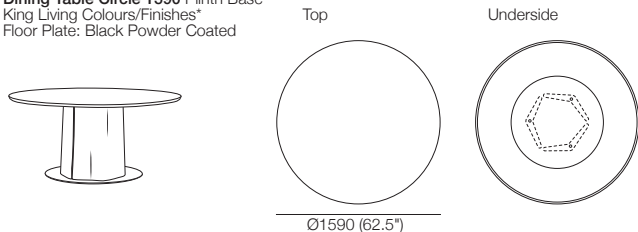

# Issho Table Range

**KING**<sup>®</sup>  
L I V I N G

# Issho Dining Tables

**Dining Table Circle 1590 Open Base**  
King Living Colours/Finishes\*

Elevations

**Dining Table Circle 1590 Plinth Base**  
King Living Colours/Finishes\*  
Floor Plate: Black Powder Coated

Elevations

**Lazy Susan Dining Table 1590 Open Base**  
King Living Colours/Finishes\*

**Lazy Susan Dining Table 1590 Plinth Base**  
King Living Colours/Finishes\*

Top

Elevation