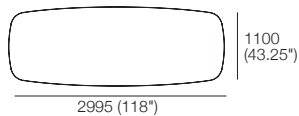

2995 RECT Table Double Plinth Base
King Living Colours/Finishes*