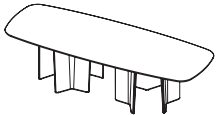

# Issho Dining Tables

**1900 RECT Table** Open Base  
King Living Colours/Finishes\*

Underside – Base Configuration  
Open Base

Elevations

**2395 RECT Table** Open Base  
King Living Colours/Finishes\*

Open Base

**2995 RECT Table** Open Base  
King Living Colours/Finishes\*

Open Base

**2995 RECT Table** Double Plinth Base  
King Living Colours/Finishes\*

Double Plinth Base