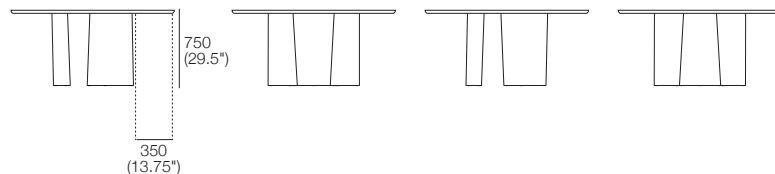

# Issho Table Range

**KING**<sup>®</sup>  
L I V I N G

# Issho Dining Tables

**Dining Table Circle 1590 Open Base**  
King Living Colours/Finishes\*

Elevations

**Dining Table Circle 1590 Plinth Base**  
King Living Colours/Finishes\*  
Floor Plate: Black Powder Coated