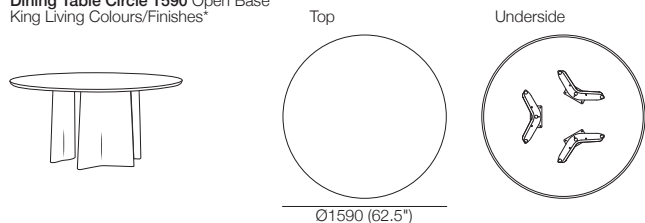

# Issho Table Range

**KING**<sup>®</sup>  
L I V I N G

# Issho Dining Tables

**Dining Table Circle 1590 Open Base**  
King Living Colours/Finishes\*

Elevations

**Dining Table Circle 1590 Plinth Base**  
King Living Colours/Finishes\*  
Floor Plate: Black Powder Coated