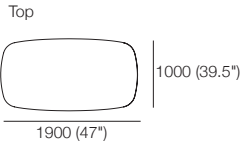

Issho Dining Tables