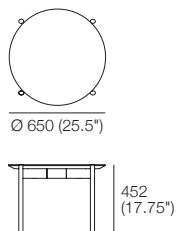

Eto Collection

occasional tables | dining tables

Occasional Table RND 650
available in selected colours/finishes*