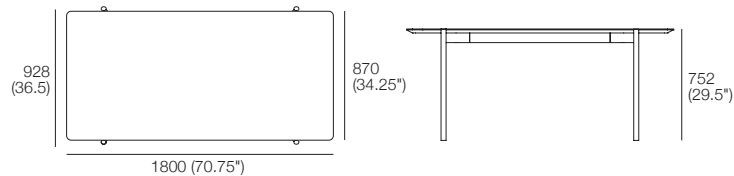

Dining Table REC 1800
available in selected colours/finishes*