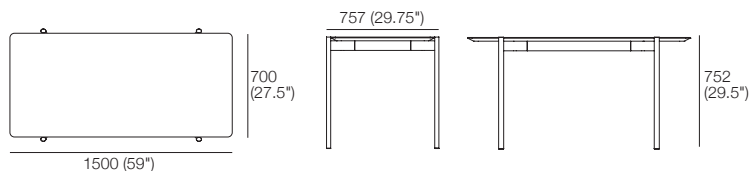

Dining Table REC 1800
available in selected colours/finishes*

Eto Collection

desks | consoles

Desk Standard

slim wide drawer, standard legs
available in selected colours/finishes*

Desk Select

powered legs** replace standard legs