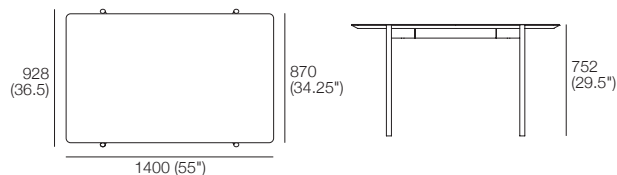

Dining Table RND 900
available in selected colours/finishes*

Dining Table REC 1400
available in selected colours/finishes*

Occasional Table RND 900
available in selected colours/finishes*

Dining Table RND 1240
available in selected colours/finishes*