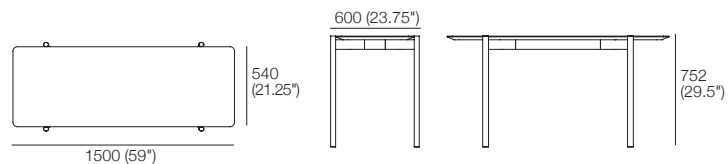

Desk Compact Select

powered legs** replace standard legs