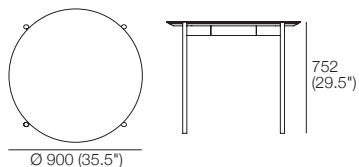

Dining Table RND 900
available in selected colours/finishes*