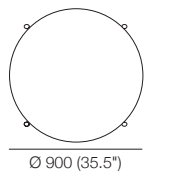

Occasional Table RND 900
available in selected colours/finishes*