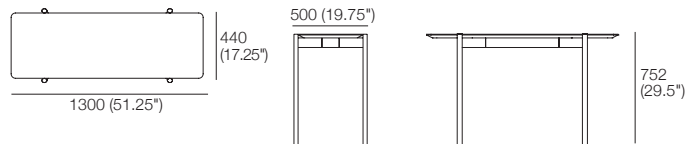

Console Select

powered legs** replace standard legs