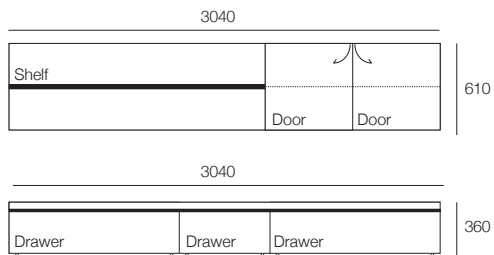

Available Colours:

Walnut with Matt White drawers;
Congo; Walnut

Edge Collection

Entertainment, Living & Dining

Wall System – Comp 8

Depth: Top Unit 360 | Bottom Unit 560

Top Unit:

3x Doors – with adjustable Shelves
1x Shelf

Bottom Unit:

3x Drawers
1x Shelf

Available Colours:

Walnut with Matt White drawers;
Congo; Walnut

Wall System – Comp 16

Depth: Top Unit 360 | Bottom Unit 560

Top Unit:

2x Doors – with adjustable Shelves
1x Shelf