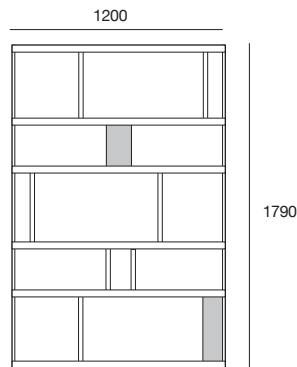

Bottom Unit:

3x Drawers
1x Shelf

Available Colours:

Walnut with Matt White drawers;
Congo; Walnut

Wall System – Comp 16

Depth: Top Unit 360 | Bottom Unit 560

Top Unit:

2x Doors – with adjustable Shelves
1x Shelf

Bottom Unit:

Can be purchased separately
3x Drawers
1x Shelf

Available Colours:

Walnut with Matt White drawers;
Congo; Walnut

Edge Collection

Entertainment, Living & Dining

Eric Buffet – W601

Depth 500

Features:

3x Drawers
3x Doors – with adjustable Shelves

Available Colours:

Walnut; Congo

Amondo Bookcase – S701

Depth 300

Features:

Could be used as a room divider
5x Shelves