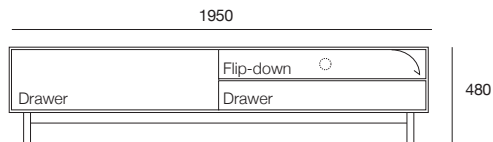

Edge Collection

Entertainment, Living & Dining

Cosmo Sideboard – D815

Depth 460

Features:

2x Drawers
1x Flip-down – with rear cable access for DVD players etc

Available Colours:

Walnut with Matt White drawers;
Congo; Walnut