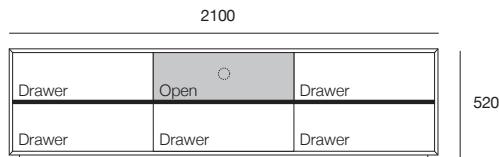

Eric Sideboard – D601

Depth 520

Features:

5x Drawers
1x Open Shelf – with rear cable access for DVD players etc

Available Colours:

Walnut with Matt White drawers;
Congo; Walnut