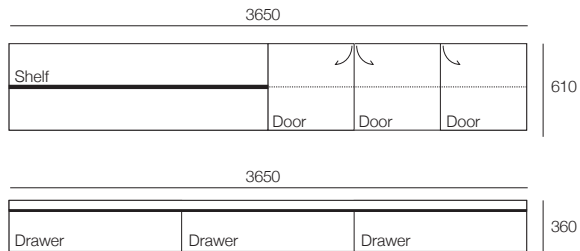

Features:

2x Drawers
1x Flip-down – with rear cable access for DVD players etc

Available Colours:

Walnut with Matt White drawers;
Congo; Walnut

Eric Sideboard – D601

Depth 520

Features:

5x Drawers
1x Open Shelf – with rear cable access for DVD players etc

Available Colours:

Walnut with Matt White drawers;
Congo; Walnut

Edge Collection

Entertainment, Living & Dining

Wall System – Comp 8

Depth: Top Unit 360 | Bottom Unit 560

Top Unit:

3x Doors – with adjustable Shelves
1x Shelf