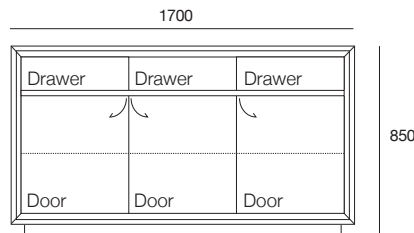

Bottom Unit:

3x Drawers
1x Shelf

Available Colours:

Walnut with Matt White drawers;
Congo; Walnut

Wall System – Comp 16

Depth: Top Unit 360 | Bottom Unit 560

Top Unit:

2x Doors – with adjustable Shelves
1x Shelf

Bottom Unit:

Can be purchased separately
3x Drawers
1x Shelf

Available Colours:

Walnut with Matt White drawers;
Congo; Walnut

Edge Collection

Entertainment, Living & Dining

Eric Buffet – W601

Depth 500

Features:

3x Drawers
3x Doors – with adjustable Shelves

Available Colours:

Walnut; Congo

Amondo Bookcase – S701

Depth 300

Features:

Could be used as a room divider
5x Shelves