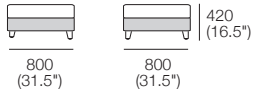

Delta Outdoor III

Rectangle

Square

Chair

(Square + Back)

Circle 1380

(Swivel Base, No Storage)

Circle 1380 Back

(Not sold separately)

Arm Table Rectangle

Swivel Table Round

Back

Rear View

Back Bracket

Bracket Reverses for Deep Seat Position

Sunlounge Brackets

Reclined Position

Arm

Side View

Front View

Top View

Cushions

(Arm, Round, Bolster)

Calypso III – KingRope Base

Glass Top or Soft Top

Calypso III SQ

Glass Top only

Calypso III RND STD

Glass Top (H290) or Soft Top (H305)

Calypso III RND MED

Glass Top (H300) or Soft Top (H315)

Calypso III RND HIGH

Glass Top (H460) or Soft Top (H475)