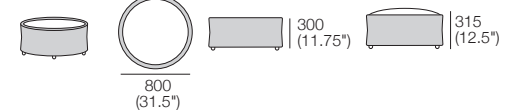

Calypso III RND MED

Glass Top (H300) or Soft Top (H315)