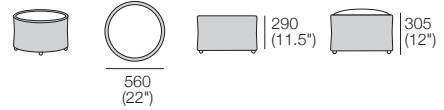

Calypso III RND STD

Glass Top (H290) or Soft Top (H305)