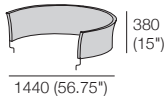

(Square + Back)

Circle 1380

(Swivel Base, No Storage)

Circle 1380 Back

(Not sold separately)

Arm Table Rectangle

Swivel Table Round

Back

Rear View

Back Bracket

Bracket Reverses for Deep Seat Position

Sunlounge Brackets

Reclined Position

Arm

Side View

Front View