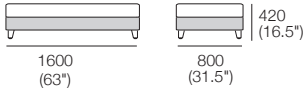

Delta Outdoor III

Rectangle