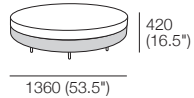

(Square + Back)

Circle 1380

(Swivel Base, No Storage)

Circle 1380 Back

(Not sold separately)

Arm Table Rectangle

Swivel Table Round

Back