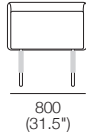

(Square + Back)

Circle 1380

(Swivel Base, No Storage)

Circle 1380 Back

(Not sold separately)

Arm Table Rectangle

Swivel Table Round

Back

Rear View

Back Bracket

Bracket Reverses for Deep Seat Position

Sunlounge Brackets

Reclined Position

Arm

Side View

Front View