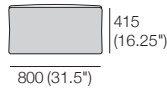

(Square + Back)

Circle 1380

(Swivel Base, No Storage)

Circle 1380 Back

(Not sold separately)

Arm Table Rectangle

Swivel Table Round

Back

Rear View

Back Bracket

Bracket Reverses for Deep Seat Position

Sunlounge Brackets

Reclined Position

Arm

Side View

Front View