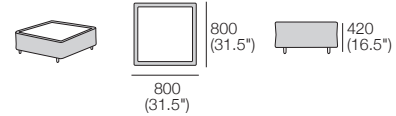

Rear View

Back Bracket

Bracket Reverses for Deep Seat Position

Sunlounge Brackets

Reclined Position

Arm

Side View

Front View

Top View

Cushions

(Arm, Round, Bolster)

Calypso III – KingRope Base

Glass Top or Soft Top

Calypso III SQ

Glass Top only

Calypso III RND STD