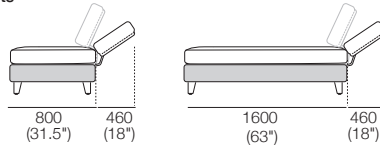

(Square + Back)

Circle 1380

(Swivel Base, No Storage)

Circle 1380 Back

(Not sold separately)

Arm Table Rectangle

Swivel Table Round

Back

Rear View

Back Bracket

Bracket Reverses for Deep Seat Position

Sunlounge Brackets

Reclined Position

Arm

Side View

Front View