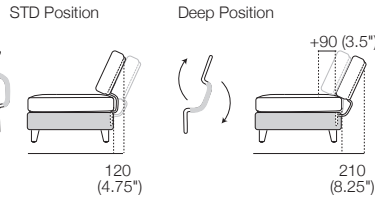

(Square + Back)

Circle 1380

(Swivel Base, No Storage)

Circle 1380 Back

(Not sold separately)

Arm Table Rectangle

Swivel Table Round

Back

Rear View

Back Bracket

Bracket Reverses for Deep Seat Position

Sunlounge Brackets

Reclined Position

Arm

Side View

Front View