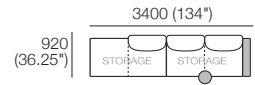

Delta III Package 2S T AE

Package 2S T AE

Components: 1x S 800 Rectangle, 1x S 1600 Rectangle, 3x Back AE,
1x Platform Table RECT Timber, 1x Platform Table RND Timber
Configurations:

DT2020075 V1

Effective April 2020. Use Magic Joiner M105. Seat Depths: STD Position 920 / Deep Position 1010. As King Living has a policy of continuous improvement, changes to products and specifications may be made without prior notice. Images and drawings are representative of design only. Accessories not included.