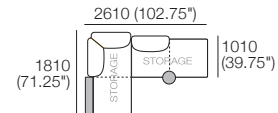

Delta III Package 2S T AE

Package 2S T AE

Components: 1x S 800 Rectangle, 1x S 1600 Rectangle, 3x Back AE,
1x Platform Table RECT Timber, 1x Platform Table RND Timber
Configurations:

DT2020075 V1

Effective April 2020. Use Magic Joiner M105. Seat Depths: STD Position 920 / Deep Position 1010. As King Living has a policy of continuous improvement, changes to products and specifications may be made without prior notice. Images and drawings are representative of design only. Accessories not included.