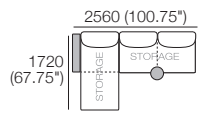

Delta III Package 2S T AE

Package 2S T AE

Components: 1x S 800 Rectangle, 1x S 1600 Rectangle, 3x Back AE,
1x Platform Table RECT Timber, 1x Platform Table RND Timber
Configurations:

DT2020075 V1

Effective April 2020. Use Magic Joiner M105. Seat Depths: STD Position 920 / Deep Position 1010. As King Living has a policy of continuous improvement, changes to products and specifications may be made without prior notice. Images and drawings are representative of design only. Accessories not included.