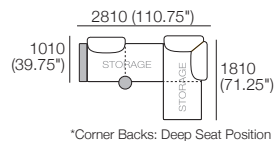

Delta III Package 2S T AE

Package 2S T AE

Components: 1x S 800 Rectangle, 1x S 1600 Rectangle, 3x Back AE,
1x Platform Table RECT Timber, 1x Platform Table RND Timber
Configurations:

DT2020075 V1

Effective April 2020. Use Magic Joiner M105. Seat Depths: STD Position 920 / Deep Position 1010. As King Living has a policy of continuous improvement, changes to products and specifications may be made without prior notice. Images and drawings are representative of design only. Accessories not included.