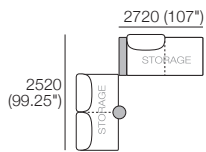

Delta III Package 2S T AE

Package 2S T AE

Components: 1x S 800 Rectangle, 1x S 1600 Rectangle, 3x Back AE,
1x Platform Table RECT Timber, 1x Platform Table RND Timber
Configurations:

DT2020075 V1

Effective April 2020. Use Magic Joiner M105. Seat Depths: STD Position 920 / Deep Position 1010. As King Living has a policy of continuous improvement, changes to products and specifications may be made without prior notice. Images and drawings are representative of design only. Accessories not included.