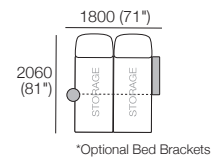

Delta III Package 2S T AE

Package 2S T AE

Components: 1x S 800 Rectangle, 1x S 1600 Rectangle, 3x Back AE,
1x Platform Table RECT Timber, 1x Platform Table RND Timber
Configurations:

DT2020075 V1

Effective April 2020. Use Magic Joiner M105. Seat Depths: STD Position 920 / Deep Position 1010. As King Living has a policy of continuous improvement, changes to products and specifications may be made without prior notice. Images and drawings are representative of design only. Accessories not included.