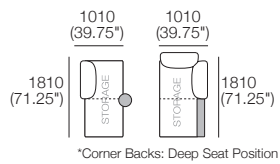

Delta III Package 2S T AE

Package 2S T AE

Components: 1x S 800 Rectangle, 1x S 1600 Rectangle, 3x Back AE,
1x Platform Table RECT Timber, 1x Platform Table RND Timber
Configurations:

DT2020075 V1

Effective April 2020. Use Magic Joiner M105. Seat Depths: STD Position 920 / Deep Position 1010. As King Living has a policy of continuous improvement, changes to products and specifications may be made without prior notice. Images and drawings are representative of design only. Accessories not included.