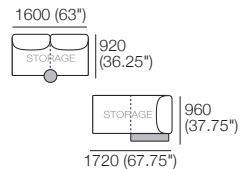

Delta III Package 2S T AE

Package 2S T AE

Components: 1x S 800 Rectangle, 1x S 1600 Rectangle, 3x Back AE,
1x Platform Table RECT Timber, 1x Platform Table RND Timber
Configurations:

DT2020075 V1

Effective April 2020. Use Magic Joiner M105. Seat Depths: STD Position 920 / Deep Position 1010. As King Living has a policy of continuous improvement, changes to products and specifications may be made without prior notice. Images and drawings are representative of design only. Accessories not included.