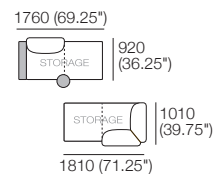

Delta III Package 2S T AE

Package 2S T AE

Components: 1x S 800 Rectangle, 1x S 1600 Rectangle, 3x Back AE,
1x Platform Table RECT Timber, 1x Platform Table RND Timber
Configurations:

DT2020075 V1

Effective April 2020. Use Magic Joiner M105. Seat Depths: STD Position 920 / Deep Position 1010. As King Living has a policy of continuous improvement, changes to products and specifications may be made without prior notice. Images and drawings are representative of design only. Accessories not included.