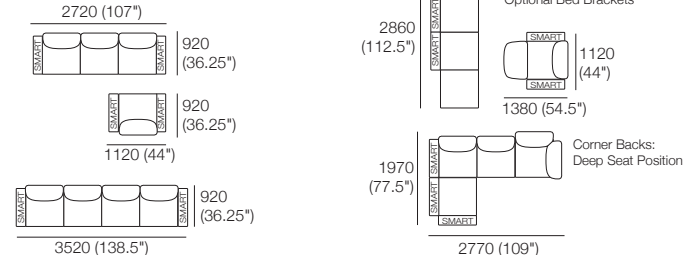

Components: 1x 3STR Base SEP, 1x 2STR Base SEP, 5x Back AE, 4x Box Arm SMART

Configurations:

Package 8 SEP SMART AE:

Components: 1x 3STR Base SEP, 1x Square, 4x Back AE, 4x Box Arm SMART

Configurations:

Delta III Packages

Configurations:

Delta III Packages

2STR Deluxe Storage

Package: 2 STR DLX Storage AE

Components: 1x S 1600 Rectangle, 2x Back AE, 2x Box Arm

Configurations:

1920 (36.25")

1880 (74")

Configurations:

1920 (36.25")

1880 (74")

1970 (77.5")

Corner Backs: Deep Seat Position

1920 (36.25")

960 (38")

960 (38")