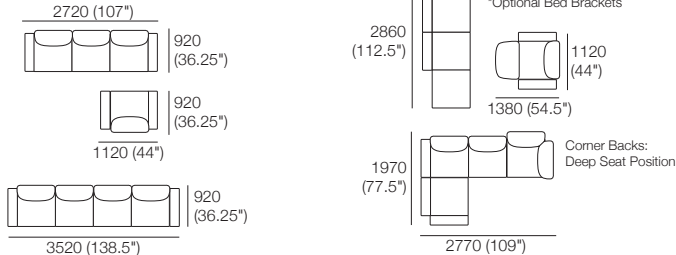

Package 7 SEP AE:

Components: 1x 3STR Base SEP, 1x 2STR Base SEP, 5x Back AE, 4x Box Arm

Configurations:

Package 8 SEP AE:

Components: 1x 3STR Base SEP, 1x Square, 4x Back AE, 4x Box Arm

Configurations:

Package 7 SEP SMART AE:

Configurations:

Delta III Packages

2STR Deluxe Storage

Package: 2 STR DLX Storage AE

Components: 1x S 1600 Rectangle, 2x Back AE, 2x Box Arm

Configurations:

1920 (36.25")

1880 (74")

1970 (77.5")

Corner Backs: Deep Seat Position

1920 (36.25")

960 (38")

960 (38")

*Optional Bed Brackets

Package: 2 STR DLX Storage SMART AE

Components: 1x S 1600 Rectangle, 2x Back AE, 2x Box Arm SMART

Configurations:

1920 (36.25")

1880 (74")

1970 (77.5")

Corner Backs: Deep Seat Position

1920 (36.25")

960 (38")

960 (38")