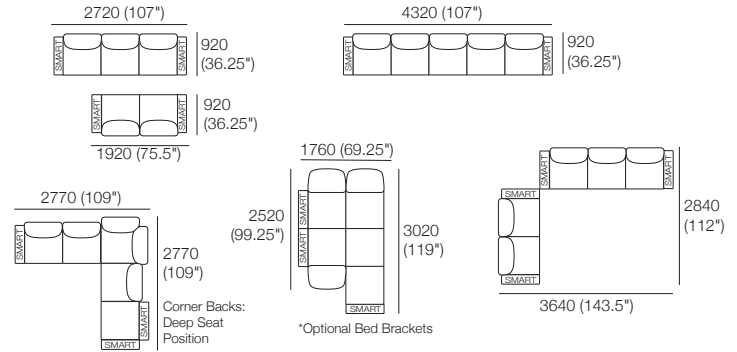

Package 7 SEP AE:

Components: 1x 3STR Base SEP, 1x 2STR Base SEP, 5x Back AE, 4x Box Arm

Configurations:

Package 8 SEP AE:

Components: 1x 3STR Base SEP, 1x Square, 4x Back AE, 4x Box Arm

Configurations:

Package 7 SEP SMART AE:

Components: 1x 3STR Base SEP, 1x 2STR Base SEP, 5x Back AE, 4x Box Arm SMART

Configurations:

Package 8 SEP SMART AE:

Components: 1x 3STR Base SEP, 1x Square, 4x Back AE, 4x Box Arm SMART

Configurations:

Delta III Packages

Configurations:

Delta III Packages

2STR Deluxe Storage

Package: 2 STR DLX Storage AE

Components: 1x S 1600 Rectangle, 2x Back AE, 2x Box Arm

Configurations:

1920 (36.25")

1880 (74")

Configurations:

1920 (36.25")

1880 (74")

1970 (77.5")

Corner Backs: Deep Seat Position

1920 (36.25")

960 (38")

960 (38")