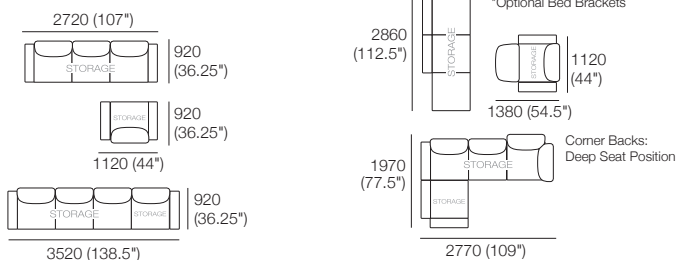

Package 8S Storage SEP AE:

Components: 1x 3STR Base SEP Storage, 1x Square S, 4x Back AE, 4x Box Arm

Configurations: