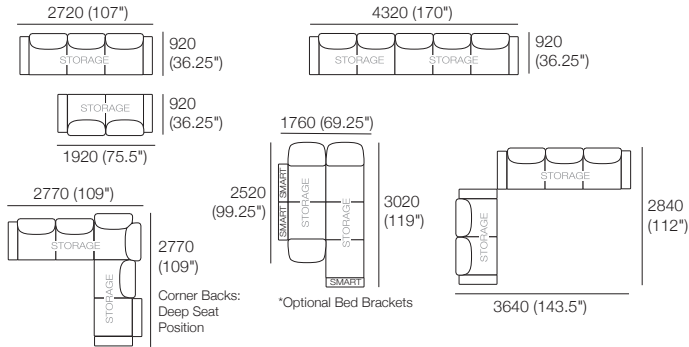

Components: 1x 3STR Base SEP, 1x 2STR Base SEP, 5x Back AE, 4x Box Arm SMART

Configurations:

Package 8 SEP SMART AE:

Components: 1x 3STR Base SEP, 1x Square, 4x Back AE, 4x Box Arm SMART

Configurations:

Delta III Packages

7S SEP + 8S SEP

Package 7S Storage SEP AE:

Components: 1x 3STR Base SEP Storage, 1x 2STR Base SEP 1600 Storage, 5x Back AE, 4x Box Arm

Configurations:

Package 8S Storage SEP AE:

Components: 1x 3STR Base SEP Storage, 1x Square S, 4x Back AE, 4x Box Arm

Configurations:

Delta III Packages

2STR Deluxe Storage

Package: 2 STR DLX Storage AE

Components: 1x S 1600 Rectangle, 2x Back AE, 2x Box Arm

Configurations:

1920 (36.25")

1880 (74")

Configurations:

1920 (36.25")

1880 (74")

1970 (77.5")

Corner Backs: Deep Seat Position

1920 (36.25")

960 (38")

960 (38")