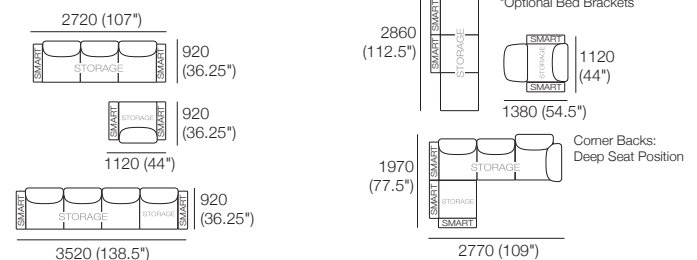

Configurations:

Package 7S Storage SEP SMART AE:

Components: 1x 3STR Base SEP Storage, 1x 2STR Base SEP 1600 Storage, 5x Back AE, 4x Box Arm SMART

Configurations:

Package 8S Storage SEP SMART AE:

Components: 1x 3STR Base SEP Storage, 1x Square S, 4x Back AE, 4x Box Arm SMART

Configurations:

Delta III Packages

2STR Deluxe Storage

Package: 2 STR DLX Storage AE

Components: 1x S 1600 Rectangle, 2x Back AE, 2x Box Arm

Configurations:

1920 (36.25")

1880 (74")

1970 (77.5")

Corner Backs: Deep Seat Position

1920 (36.25")

960 (38")

960 (38")

*Optional Bed Brackets

Package: 2 STR DLX Storage SMART AE

Components: 1x S 1600 Rectangle, 2x Back AE, 2x Box Arm SMART

Configurations:

1920 (36.25")

1880 (74")

1970 (77.5")

Corner Backs: Deep Seat Position

1920 (36.25")

960 (38")

960 (38")