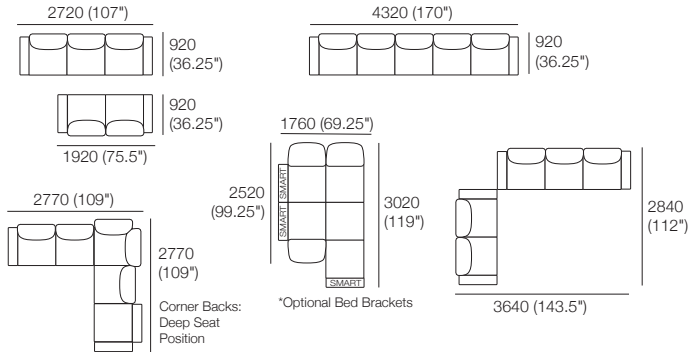

Delta III Packages

7 SEP + 8 SEP

Package 7 SEP AE:

Components: 1x 3STR Base SEP, 1x 2STR Base SEP, 5x Back AE, 4x Box Arm

Configurations: