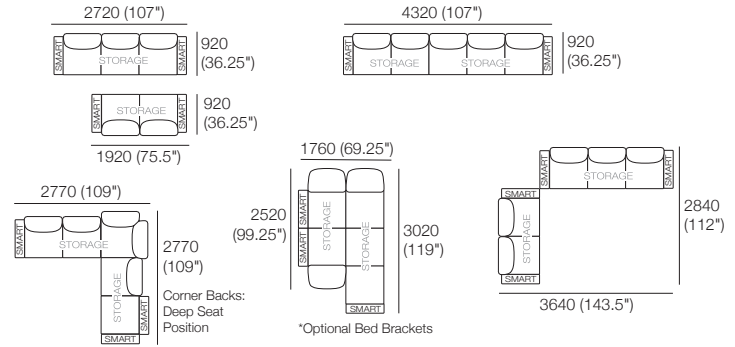

Package 7S Storage SEP SMART AE:

Components: 1x 3STR Base SEP Storage, 1x 2STR Base SEP 1600 Storage, 5x Back AE, 4x Box Arm SMART

Configurations: