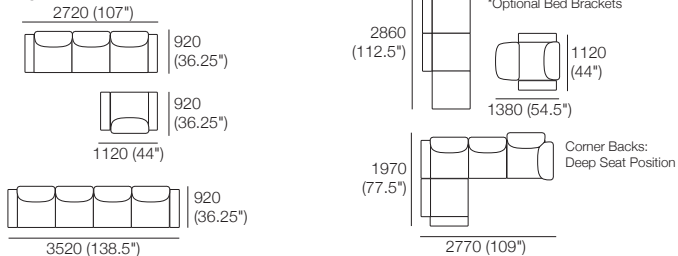

Delta III Packages

7 SEP + 7S SEP + 8 SEP + 8S SEP

+ 2STR Deluxe Storage

KING[®]
L I V I N G

Delta III Packages

7 SEP + 8 SEP

Package 7 SEP AE:

Components: 1x 3STR Base SEP, 1x 2STR Base SEP, 5x Back AE, 4x Box Arm

Configurations:

Package 8 SEP AE:

Components: 1x 3STR Base SEP, 1x Square, 4x Back AE, 4x Box Arm

Configurations:

Package 7 SEP SMART AE:

Components: 1x 3STR Base SEP, 1x 2STR Base SEP, 5x Back AE, 4x Box Arm SMART