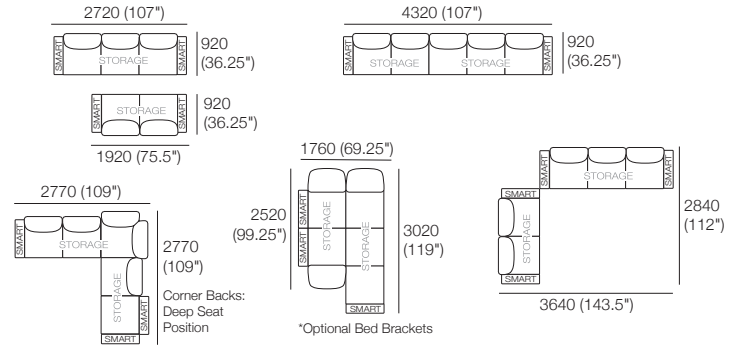

Configurations:

Package 8S Storage SEP AE:

Components: 1x 3STR Base SEP Storage, 1x Square S,
4x Back AE, 4x Box Arm

Configurations:

Package 7S Storage SEP SMART AE:

Components: 1x 3STR Base SEP Storage, 1x 2STR Base SEP 1600 Storage,
5x Back AE, 4x Box Arm SMART

Configurations:

Package 8S Storage SEP SMART AE:

Components: 1x 3STR Base SEP Storage, 1x Square S,
4x Back AE, 4x Box Arm SMART

Configurations:

Delta III Packages

2STR Deluxe Storage

Package: 2 STR DLX Storage AE