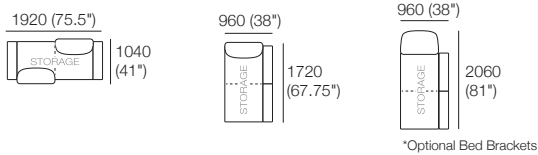

Delta III Packages

2STR Deluxe Storage

Package: 2 STR DLX Storage AE

Components: 1x S 1600 Rectangle, 2x Back AE, 2x Box Arm
Configurations: