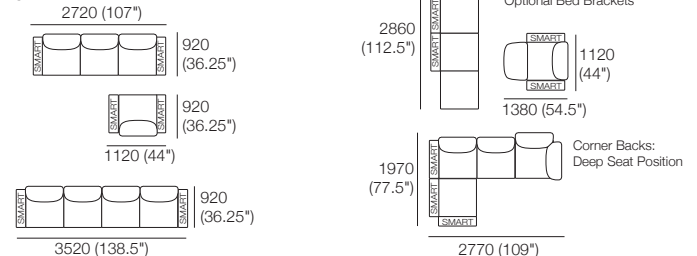

Delta III Packages

7 SEP + 7S SEP + 8 SEP + 8S SEP

+ 2STR Deluxe Storage

KING[®]
L I V I N G

Delta III Packages

7 SEP + 8 SEP

Package 7 SEP AE:

Components: 1x 3STR Base SEP, 1x 2STR Base SEP, 5x Back AE, 4x Box Arm

Configurations:

Package 8 SEP AE:

Components: 1x 3STR Base SEP, 1x Square, 4x Back AE, 4x Box Arm

Configurations:

Package 7 SEP SMART AE:

Components: 1x 3STR Base SEP, 1x 2STR Base SEP, 5x Back AE, 4x Box Arm SMART

Configurations:

Package 8 SEP SMART AE:

Components: 1x 3STR Base SEP, 1x Square, 4x Back AE, 4x Box Arm SMART

Configurations:

Delta III Packages

7S SEP + 8S SEP

Package 7S Storage SEP AE:

Components: 1x 3STR Base SEP Storage, 1x 2STR Base SEP 1600 Storage,
5x Back AE, 4x Box Arm