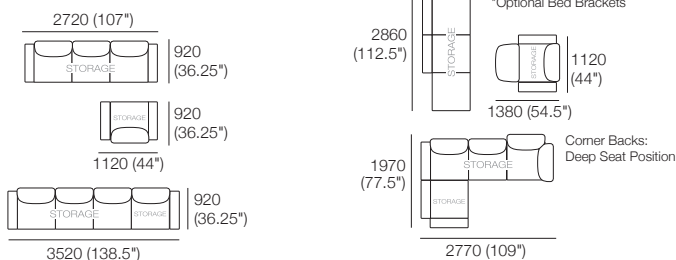

Configurations:

Package 8 SEP SMART AE:

Components: 1x 3STR Base SEP, 1x Square, 4x Back AE, 4x Box Arm SMART

Configurations:

Delta III Packages

7S SEP + 8S SEP

Package 7S Storage SEP AE:

Components: 1x 3STR Base SEP Storage, 1x 2STR Base SEP 1600 Storage,
5x Back AE, 4x Box Arm

Configurations:

Package 8S Storage SEP AE:

Components: 1x 3STR Base SEP Storage, 1x Square S,
4x Back AE, 4x Box Arm

Configurations:

Package 7S Storage SEP SMART AE:

Components: 1x 3STR Base SEP Storage, 1x 2STR Base SEP 1600 Storage,
5x Back AE, 4x Box Arm SMART