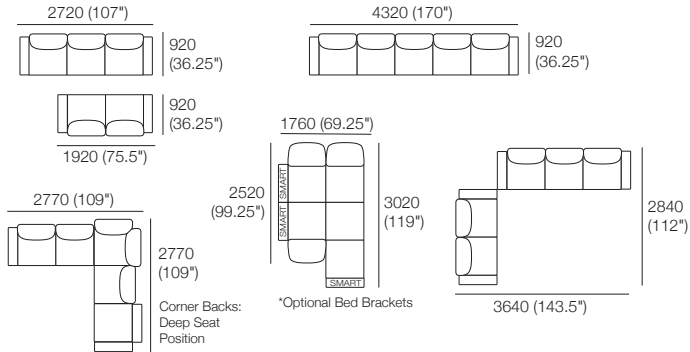

Delta III Packages

7 SEP + 7S SEP + 8 SEP + 8S SEP

+ 2STR Deluxe Storage

KING[®]
L I V I N G

Delta III Packages

7 SEP + 8 SEP

Package 7 SEP AE:

Components: 1x 3STR Base SEP, 1x 2STR Base SEP, 5x Back AE, 4x Box Arm

Configurations:

Package 8 SEP AE:

Components: 1x 3STR Base SEP, 1x Square, 4x Back AE, 4x Box Arm

Configurations:

Package 7 SEP SMART AE:

Components: 1x 3STR Base SEP, 1x 2STR Base SEP, 5x Back AE, 4x Box Arm SMART

Configurations:

Package 8 SEP SMART AE:

Components: 1x 3STR Base SEP, 1x Square, 4x Back AE, 4x Box Arm SMART

Configurations:

Delta III Packages

7S SEP + 8S SEP

Package 7S Storage SEP AE:

Components: 1x 3STR Base SEP Storage, 1x 2STR Base SEP 1600 Storage,
5x Back AE, 4x Box Arm