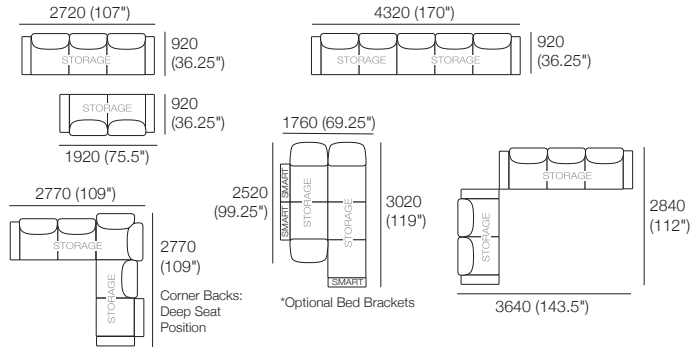

Configurations:

Package 8 SEP AE:

Components: 1x 3STR Base SEP, 1x Square, 4x Back AE, 4x Box Arm

Configurations:

Package 7 SEP SMART AE:

Components: 1x 3STR Base SEP, 1x 2STR Base SEP, 5x Back AE, 4x Box Arm SMART

Configurations:

Package 8 SEP SMART AE:

Components: 1x 3STR Base SEP, 1x Square, 4x Back AE, 4x Box Arm SMART

Configurations:

Delta III Packages

7S SEP + 8S SEP

Package 7S Storage SEP AE:

Components: 1x 3STR Base SEP Storage, 1x 2STR Base SEP 1600 Storage,
5x Back AE, 4x Box Arm

Configurations:

Package 8S Storage SEP AE:

Components: 1x 3STR Base SEP Storage, 1x Square S,
4x Back AE, 4x Box Arm

Configurations:

Package 7S Storage SEP SMART AE:

Components: 1x 3STR Base SEP Storage, 1x 2STR Base SEP 1600 Storage,
5x Back AE, 4x Box Arm SMART

Configurations:

Package 8S Storage SEP SMART AE:

Components: 1x 3STR Base SEP Storage, 1x Square S,
4x Back AE, 4x Box Arm SMART

Configurations:

Delta III Packages

2STR Deluxe Storage

Package: 2 STR DLX Storage AE