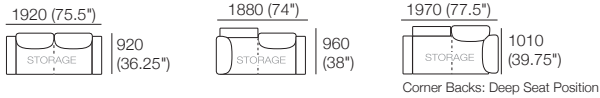

Delta III Packages

2STR Deluxe Storage

Package: 2 STR DLX Storage AE

Components: 1x S 1600 Rectangle, 2x Back AE, 2x Box Arm
Configurations: