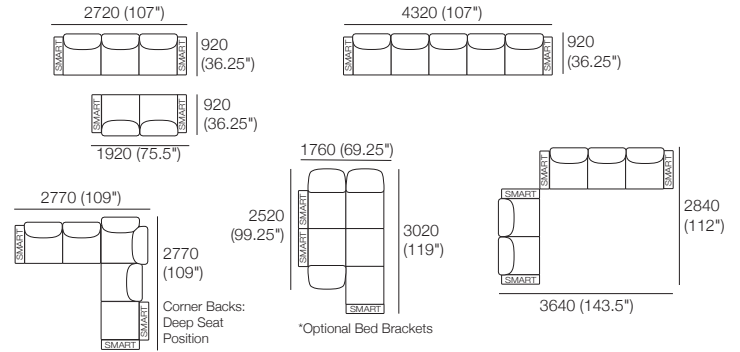

Delta III Packages

7 SEP + 7S SEP + 8 SEP + 8S SEP

+ 2STR Deluxe Storage

KING[®]
L I V I N G

Delta III Packages

7 SEP + 8 SEP

Package 7 SEP AE:

Components: 1x 3STR Base SEP, 1x 2STR Base SEP, 5x Back AE, 4x Box Arm

Configurations:

Package 8 SEP AE:

Components: 1x 3STR Base SEP, 1x Square, 4x Back AE, 4x Box Arm

Configurations:

Package 7 SEP SMART AE:

Components: 1x 3STR Base SEP, 1x 2STR Base SEP, 5x Back AE, 4x Box Arm SMART

Configurations:

Package 8 SEP SMART AE:

Components: 1x 3STR Base SEP, 1x Square, 4x Back AE, 4x Box Arm SMART

Configurations:

Delta III Packages

7S SEP + 8S SEP

Package 7S Storage SEP AE:

Components: 1x 3STR Base SEP Storage, 1x 2STR Base SEP 1600 Storage,
5x Back AE, 4x Box Arm