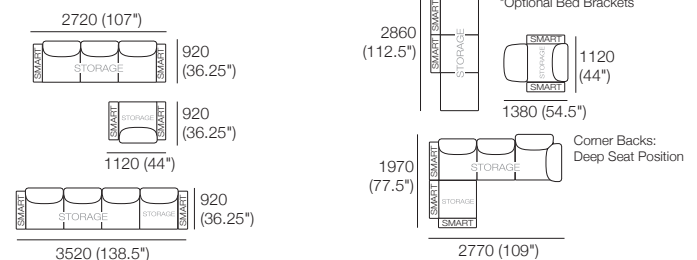

Configurations:

Package 8S Storage SEP AE:

Components: 1x 3STR Base SEP Storage, 1x Square S,
4x Back AE, 4x Box Arm

Configurations:

Package 7S Storage SEP SMART AE:

Components: 1x 3STR Base SEP Storage, 1x 2STR Base SEP 1600 Storage,
5x Back AE, 4x Box Arm SMART

Configurations:

Package 8S Storage SEP SMART AE:

Components: 1x 3STR Base SEP Storage, 1x Square S,
4x Back AE, 4x Box Arm SMART

Configurations:

Delta III Packages

2STR Deluxe Storage

Package: 2 STR DLX Storage AE