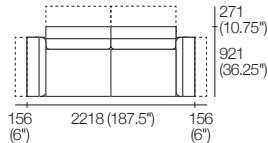

2.5 Seater 405 Arms All Motion

1x P2038, 2x C860, 2x B570W MOTION,
2x AB405 MOTION