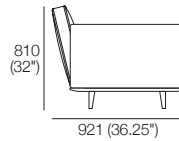

3 Seater 1 Arm P2502 (LH or RH)
Components: 1x P2502, 3x C781,
3x AB570, 1x AB470

2 Seater P1880
Side View

2 Seater P1880
Components: 1x P1880, 2x C781,
2x AB570, 2x AB470

2 Seater P1880
Side View

3 Seater P2661
Components: 1x P2661, 3x C781,
3x AB570, 2x AB470

AB405 Closed + Recline Position
Front View

AB470 Closed + Recline Position
Front View

AB570 Closed + Recline Position
Front View

Neo Deluxe II

2 Seater 405 Arms 2 Motion (2x Arms)

1x P1880, 2x C781, 2x AB570,
2x AB405 MOTION