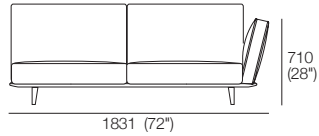

Neo Deluxe II

KING[®]
L I V I N G

DT2020062 V2

kingliving.com

Neo Deluxe II

2 Seater 1 Arm P1721 (LH or RH)
Side View

2 Seater 1 Arm P1721 (LH or RH)
Components: 1x P1721, 2x C781,
2x AB570, 1x AB470

3 Seater 1 Arm P2502 (LH or RH)
Side View

3 Seater 1 Arm P2502 (LH or RH)
Components: 1x P2502, 3x C781,
3x AB570, 1x AB470

2 Seater P1880
Side View

2 Seater P1880
Components: 1x P1880, 2x C781,
2x AB570, 2x AB470

2 Seater P1880
Side View

3 Seater P2661
Components: 1x P2661, 3x C781,
3x AB570, 2x AB470