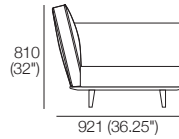

Neo Deluxe II

KING[®]
L I V I N G

DT2020062 V2

kingliving.com

Neo Deluxe II

2 Seater 1 Arm P1721 (LH or RH)
Side View

2 Seater 1 Arm P1721 (LH or RH)
Components: 1x P1721, 2x C781,
2x AB570, 1x AB470

3 Seater 1 Arm P2502 (LH or RH)
Side View

3 Seater 1 Arm P2502 (LH or RH)
Components: 1x P2502, 3x C781,
3x AB570, 1x AB470

2 Seater P1880
Side View

2 Seater P1880
Components: 1x P1880, 2x C781,
2x AB570, 2x AB470

2 Seater P1880
Side View

3 Seater P2661
Components: 1x P2661, 3x C781,
3x AB570, 2x AB470