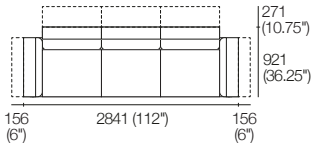

3 Seater 405 Arms All Motion

1x P2661, 3x C781, 3x AB570 MOTION,
2x AB405 MOTION