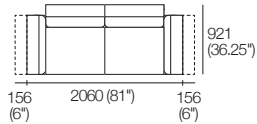

3 Seater 1 Arm P2502 (LH or RH)
Components: 1x P2502, 3x C781,
3x AB570, 1x AB470

2 Seater P1880
Side View

2 Seater P1880
Components: 1x P1880, 2x C781,
2x AB570, 2x AB470

2 Seater P1880
Side View

3 Seater P2661
Components: 1x P2661, 3x C781,
3x AB570, 2x AB470

AB405 Closed + Recline Position
Front View

AB470 Closed + Recline Position
Front View

AB570 Closed + Recline Position
Front View

Neo Deluxe II

2 Seater 405 Arms 2 Motion (2x Arms)

1x P1880, 2x C781, 2x AB570,
2x AB405 MOTION