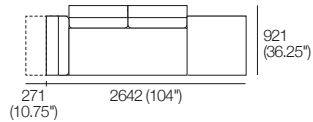

2.5 Seater 405 Arms All Motion

1x P2038, 2x C860, 2x B570W MOTION,
2x AB405 MOTION

3 Seater 405 Arms All Motion

1x P2661, 3x C781, 3x AB570 MOTION,
2x AB405 MOTION

2 Seater PLUS 1x Arm Motion

1x P2502, 1x C781D, 1x C1562,
1x AB570 MOTION, 2x AB570