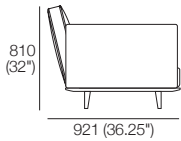

Neo Deluxe II

KING[®]
L I V I N G

DT2020062 V2

kingliving.com

Neo Deluxe II

2 Seater 1 Arm P1721 (LH or RH)
Side View

2 Seater 1 Arm P1721 (LH or RH)
Components: 1x P1721, 2x C781,
2x AB570, 1x AB470

3 Seater 1 Arm P2502 (LH or RH)
Side View

3 Seater 1 Arm P2502 (LH or RH)
Components: 1x P2502, 3x C781,
3x AB570, 1x AB470

2 Seater P1880
Side View

2 Seater P1880
Components: 1x P1880, 2x C781,
2x AB570, 2x AB470

2 Seater P1880
Side View

3 Seater P2661
Components: 1x P2661, 3x C781,
3x AB570, 2x AB470