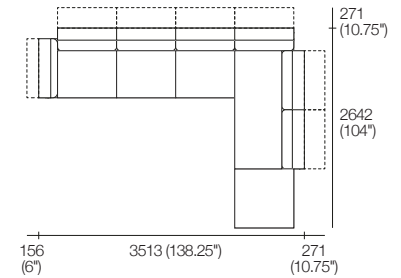

B1 All Motion

2x P2502, 1x C1562, 3x C781, 1x C781D,
6x AB570 MOTION, 1x AB405 MOTION