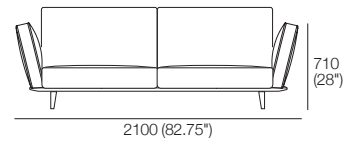

Neo Deluxe II

KING[®]
L I V I N G

DT2020062 V2

kingliving.com

Neo Deluxe II

2 Seater 1 Arm P1721 (LH or RH)
Side View

2 Seater 1 Arm P1721 (LH or RH)
Components: 1x P1721, 2x C781,
2x AB570, 1x AB470

3 Seater 1 Arm P2502 (LH or RH)
Side View

3 Seater 1 Arm P2502 (LH or RH)
Components: 1x P2502, 3x C781,
3x AB570, 1x AB470

2 Seater P1880
Side View

2 Seater P1880
Components: 1x P1880, 2x C781,
2x AB570, 2x AB470

2 Seater P1880
Side View

3 Seater P2661
Components: 1x P2661, 3x C781,
3x AB570, 2x AB470