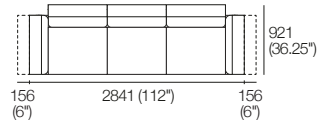

3 Seater 405 Arms 2 Motion (2x Arms)

1x P2661, 3x C781, 3x AB570,
2x AB405 MOTION