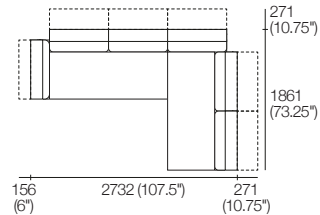

Package B8 All Motion

2x P1721, 2x C1562, 5x AB570 MOTION,
1x AB405 MOTION