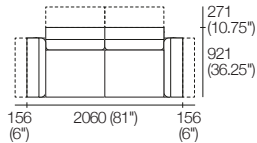

2.5 Seater 405 Arms 2 Motion (2x Arms)

1x P2038, 2x C860, 2x B570W,
2x AB405 MOTION

3 Seater 405 Arms 2 Motion (2x Arms)

1x P2661, 3x C781, 3x AB570,
2x AB405 MOTION

2 Seater 405 Arms All Motion

1x P1880, 2x C781, 2x AB570 MOTION,
2x AB405 MOTION