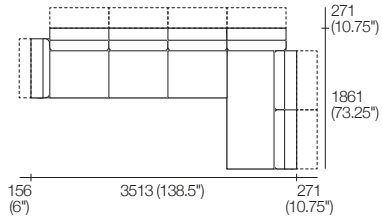

B7 All Motion

1x P2502, 1x P1721, 3x C781, 1x C1562,
6x AB570 MOTION, 1x AB405 MOTION