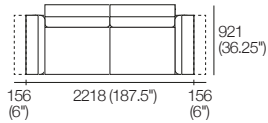

2.5 Seater 405 Arms 2 Motion (2x Arms)

1x P2038, 2x C860, 2x B570W,
2x AB405 MOTION