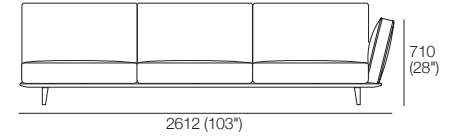

Neo Deluxe II

KING[®]
L I V I N G

DT2020062 V2

kingliving.com

Neo Deluxe II

2 Seater 1 Arm P1721 (LH or RH)
Side View

2 Seater 1 Arm P1721 (LH or RH)
Components: 1x P1721, 2x C781,
2x AB570, 1x AB470

3 Seater 1 Arm P2502 (LH or RH)
Side View

3 Seater 1 Arm P2502 (LH or RH)
Components: 1x P2502, 3x C781,
3x AB570, 1x AB470

2 Seater P1880
Side View

2 Seater P1880
Components: 1x P1880, 2x C781,
2x AB570, 2x AB470

2 Seater P1880
Side View

3 Seater P2661
Components: 1x P2661, 3x C781,
3x AB570, 2x AB470