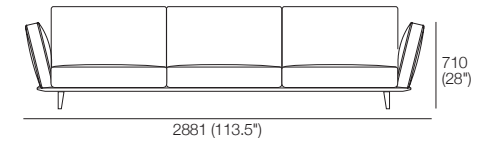

Neo Deluxe II

KING[®]
L I V I N G

DT2020062 V2

kingliving.com

Neo Deluxe II

2 Seater 1 Arm P1721 (LH or RH)
Side View

2 Seater 1 Arm P1721 (LH or RH)
Components: 1x P1721, 2x C781,
2x AB570, 1x AB470

3 Seater 1 Arm P2502 (LH or RH)
Side View

3 Seater 1 Arm P2502 (LH or RH)
Components: 1x P2502, 3x C781,
3x AB570, 1x AB470

2 Seater P1880
Side View

2 Seater P1880
Components: 1x P1880, 2x C781,
2x AB570, 2x AB470

2 Seater P1880
Side View

3 Seater P2661
Components: 1x P2661, 3x C781,
3x AB570, 2x AB470

AB405 Closed + Recline Position
Front View

AB470 Closed + Recline Position
Front View

AB570 Closed + Recline Position
Front View

Neo Deluxe II

2 Seater 405 Arms 2 Motion (2x Arms)

1x P1880, 2x C781, 2x AB570,
2x AB405 MOTION