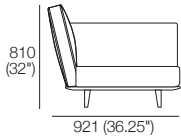

Neo Deluxe II

KING[®]
L I V I N G

DT2020062 V2

kingliving.com

Neo Deluxe II

2 Seater 1 Arm P1721 (LH or RH)
Side View

2 Seater 1 Arm P1721 (LH or RH)
Components: 1x P1721, 2x C781,
2x AB570, 1x AB470

3 Seater 1 Arm P2502 (LH or RH)
Side View

3 Seater 1 Arm P2502 (LH or RH)
Components: 1x P2502, 3x C781,
3x AB570, 1x AB470

2 Seater P1880
Side View

2 Seater P1880
Components: 1x P1880, 2x C781,
2x AB570, 2x AB470

2 Seater P1880
Side View

3 Seater P2661
Components: 1x P2661, 3x C781,
3x AB570, 2x AB470