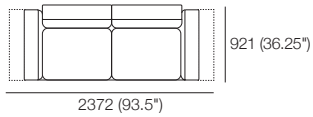

3 Seater 1 Arm P2502 (LH or RH)
Components: 1x P2502, 3x C781,
3x AB570, 1x AB470

2 Seater P1880
Side View

2 Seater P1880
Components: 1x P1880, 2x C781,
2x AB570, 2x AB470

2 Seater P1880
Side View

3 Seater P2661
Components: 1x P2661, 3x C781,
3x AB570, 2x AB470

AB405 Closed + Recline Position
Front View

AB470 Closed + Recline Position
Front View

AB570 Closed + Recline Position
Front View

Neo II Deluxe

2 Seater 405 Arms 2 Motion (2x Arms)

1x P1880, 2x C781, 2x AB570,
2x AB405 MOTION