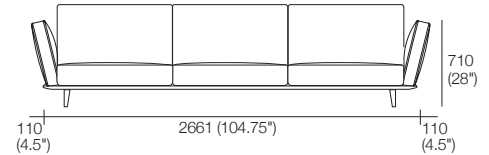

Neo II Deluxe

KING[®]
L I V I N G

kingliving.com

DT2020062 V1

Neo II Deluxe

2 Seater 1 Arm P1721 (LH or RH)
Side View

2 Seater 1 Arm P1721 (LH or RH)
Components: 1x P1721, 2x C781,
2x AB570, 1x AB470

3 Seater 1 Arm P2502 (LH or RH)
Side View

3 Seater 1 Arm P2502 (LH or RH)
Components: 1x P2502, 3x C781,
3x AB570, 1x AB470

2 Seater P1880
Side View

2 Seater P1880
Components: 1x P1880, 2x C781,
2x AB570, 2x AB470

2 Seater P1880
Side View

3 Seater P2661
Components: 1x P2661, 3x C781,
3x AB570, 2x AB470

AB405 Closed + Recline Position
Front View

AB470 Closed + Recline Position
Front View

AB570 Closed + Recline Position
Front View

Neo II Deluxe

2 Seater 405 Arms 2 Motion (2x Arms)

1x P1880, 2x C781, 2x AB570,
2x AB405 MOTION