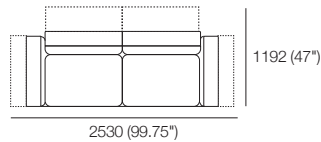

2.5 Seater 405 Arms All Motion

1x P2038, 2x C860, 2x B570W MOTION,
2x AB405 MOTION