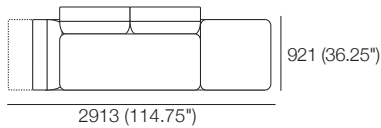

2 Seater PLUS 1x Arm Motion

1x P2502, 1x C781D, 1x C1562,
1x AB570 MOTION, 2x AB570