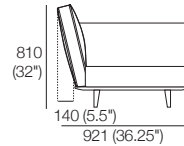

Neo II Deluxe

KING[®]
L I V I N G

kingliving.com

DT2020062 V1

Neo II Deluxe

2 Seater 1 Arm P1721 (LH or RH)
Side View

2 Seater 1 Arm P1721 (LH or RH)
Components: 1x P1721, 2x C781,
2x AB570, 1x AB470

3 Seater 1 Arm P2502 (LH or RH)
Side View

3 Seater 1 Arm P2502 (LH or RH)
Components: 1x P2502, 3x C781,
3x AB570, 1x AB470

2 Seater P1880
Side View

2 Seater P1880
Components: 1x P1880, 2x C781,
2x AB570, 2x AB470

2 Seater P1880
Side View

3 Seater P2661
Components: 1x P2661, 3x C781,
3x AB570, 2x AB470