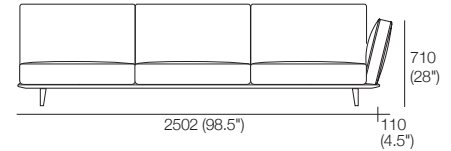

Neo II Deluxe

KING[®]
L I V I N G

kingliving.com

DT2020062 V1

Neo II Deluxe

2 Seater 1 Arm P1721 (LH or RH)
Side View

2 Seater 1 Arm P1721 (LH or RH)
Components: 1x P1721, 2x C781,
2x AB570, 1x AB470

3 Seater 1 Arm P2502 (LH or RH)
Side View

3 Seater 1 Arm P2502 (LH or RH)
Components: 1x P2502, 3x C781,
3x AB570, 1x AB470

2 Seater P1880
Side View

2 Seater P1880
Components: 1x P1880, 2x C781,
2x AB570, 2x AB470

2 Seater P1880
Side View

3 Seater P2661
Components: 1x P2661, 3x C781,
3x AB570, 2x AB470