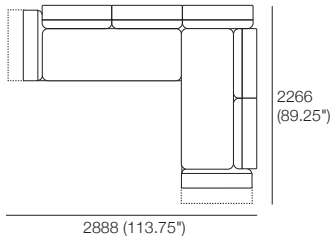

3 Seater 405 Arms All Motion

1x P2661, 3x C781, 3x AB570 MOTION,
2x AB405 MOTION

Neo II Deluxe

A4 2 Motion (2x Arms)

1x P1880, 1x P1721, 2x C1562,
5x AB570, 2x AB405 MOTION

B7 All Motion

1x P2502, 1x P1721, 3x C781,
1x C1562, 6x AB570 MOTION, 1x AB405 MOTION