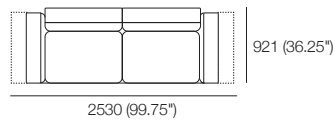

2 Seater 405 Arms All Motion

1x P1880, 2x C781, 2x AB570 MOTION,
2x AB405 MOTION

2 Seater PLUS 1x Arm Motion

1x P2502, 1x C781D, 1x C1562,
1x AB570 MOTION, 2x AB570

2.5 Seater 405 Arms 2 Motion (2x Arms)

1x P2038, 2x C860, 2x B570W,
2x AB405 MOTION