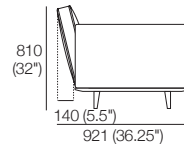

3 Seater 1 Arm P2502 (LH or RH)
Components: 1x P2502, 3x C781,
3x AB570, 1x AB470

2 Seater P1880
Side View

2 Seater P1880
Components: 1x P1880, 2x C781,
2x AB570, 2x AB470

2 Seater P1880
Side View

3 Seater P2661
Components: 1x P2661, 3x C781,
3x AB570, 2x AB470