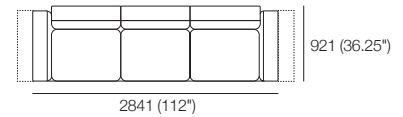

2.5 Seater 405 Arms All Motion

1x P2038, 2x C860, 2x B570W MOTION,
2x AB405 MOTION

Package B8 All Motion

2x P1721, 2x C1562, 5x AB570 MOTION,
1x AB405 MOTION

3 Seater 405 Arms 2 Motion (2x Arms)

1x P2661, 3x C781, 3x AB570,
2x AB405 MOTION