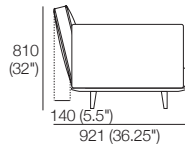

Neo II Deluxe

KING[®]
L I V I N G

kingliving.com

DT2020062 V1

Neo II Deluxe

2 Seater 1 Arm P1721 (LH or RH)
Side View

2 Seater 1 Arm P1721 (LH or RH)
Components: 1x P1721, 2x C781,
2x AB570, 1x AB470

3 Seater 1 Arm P2502 (LH or RH)
Side View

3 Seater 1 Arm P2502 (LH or RH)
Components: 1x P2502, 3x C781,
3x AB570, 1x AB470

2 Seater P1880
Side View

2 Seater P1880
Components: 1x P1880, 2x C781,
2x AB570, 2x AB470

2 Seater P1880
Side View

3 Seater P2661
Components: 1x P2661, 3x C781,
3x AB570, 2x AB470