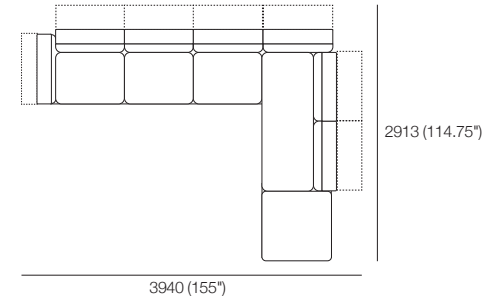

B1 All Motion

2x P2502, 1x C1562, 3x C781, 1x C781D,
6x AB570 MOTION, 1x AB405 MOTION