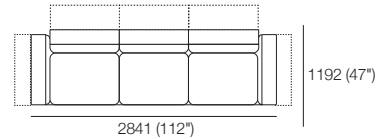

3 Seater 405 Arms All Motion

1x P2661, 3x C781, 3x AB570 MOTION,
2x AB405 MOTION