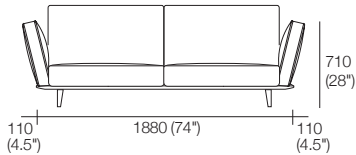

Neo II Deluxe

KING[®]
L I V I N G

kingliving.com

DT2020062 V1

Neo II Deluxe

2 Seater 1 Arm P1721 (LH or RH)
Side View

2 Seater 1 Arm P1721 (LH or RH)
Components: 1x P1721, 2x C781,
2x AB570, 1x AB470

3 Seater 1 Arm P2502 (LH or RH)
Side View

3 Seater 1 Arm P2502 (LH or RH)
Components: 1x P2502, 3x C781,
3x AB570, 1x AB470

2 Seater P1880
Side View

2 Seater P1880
Components: 1x P1880, 2x C781,
2x AB570, 2x AB470

2 Seater P1880
Side View

3 Seater P2661
Components: 1x P2661, 3x C781,
3x AB570, 2x AB470