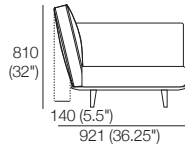

Neo II Deluxe

KING[®]
L I V I N G

kingliving.com

DT2020062 V1

Neo II Deluxe

2 Seater 1 Arm P1721 (LH or RH)
Side View

2 Seater 1 Arm P1721 (LH or RH)
Components: 1x P1721, 2x C781,
2x AB570, 1x AB470

3 Seater 1 Arm P2502 (LH or RH)
Side View

3 Seater 1 Arm P2502 (LH or RH)
Components: 1x P2502, 3x C781,
3x AB570, 1x AB470

2 Seater P1880
Side View

2 Seater P1880
Components: 1x P1880, 2x C781,
2x AB570, 2x AB470

2 Seater P1880
Side View

3 Seater P2661
Components: 1x P2661, 3x C781,
3x AB570, 2x AB470