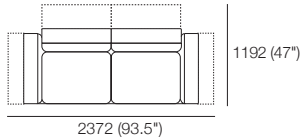

2 Seater 405 Arms All Motion

1x P1880, 2x C781, 2x AB570 MOTION,
2x AB405 MOTION