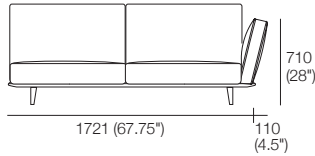

Neo II Deluxe

KING[®]
L I V I N G

kingliving.com

DT2020062 V1

Neo II Deluxe

2 Seater 1 Arm P1721 (LH or RH)
Side View

2 Seater 1 Arm P1721 (LH or RH)
Components: 1x P1721, 2x C781,
2x AB570, 1x AB470

3 Seater 1 Arm P2502 (LH or RH)
Side View

3 Seater 1 Arm P2502 (LH or RH)
Components: 1x P2502, 3x C781,
3x AB570, 1x AB470

2 Seater P1880
Side View

2 Seater P1880
Components: 1x P1880, 2x C781,
2x AB570, 2x AB470

2 Seater P1880
Side View

3 Seater P2661
Components: 1x P2661, 3x C781,
3x AB570, 2x AB470