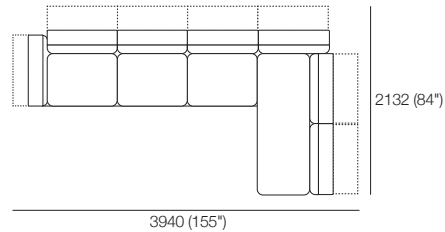

3 Seater 405 Arms All Motion

1x P2661, 3x C781, 3x AB570 MOTION,
2x AB405 MOTION

Neo II Deluxe

A4 2 Motion (2x Arms)

1x P1880, 1x P1721, 2x C1562,
5x AB570, 2x AB405 MOTION

B7 All Motion

1x P2502, 1x P1721, 3x C781,
1x C1562, 6x AB570 MOTION, 1x AB405 MOTION