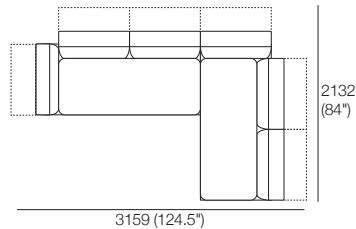

Package B8 All Motion

2x P1721, 2x C1562, 5x AB570 MOTION,
1x AB405 MOTION