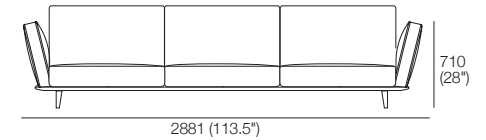

K I N G

DT2020062 V5

kingliving.com

Neo Deluxe II

Neo Deluxe II

2 Seater 1 Arm P1721 (LH or RH)
Side View

2 Seater 1 Arm P1721 (LH or RH)
Components: 1x P1721, 2x C781,
2x AB570, 1x AB470

3 Seater 1 Arm P2502 (LH or RH)
Side View

3 Seater 1 Arm P2502 (LH or RH)
Components: 1x P2502, 3x C781,
3x AB570, 1x AB470

2 Seater P1880
Side View

2 Seater P1880
Components: 1x P1880, 2x C781,
2x AB570, 2x AB470

2 Seater P1880
Side View

3 Seater P2661
Components: 1x P2661, 3x C781,
3x AB570, 2x AB470

AB405 Closed + Recline Position
Front View

AB470 Closed + Recline Position
Front View

AB570 Closed + Recline Position
Front View

Ottomans
Ottoman 781
D781 (30.75")

Ottoman 940
D622 (24.5")

Neo Deluxe II

2 Seater 405 Arms 2 Motion (2x Arms)