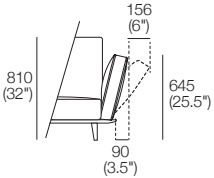

3 Seater 1 Arm P2502 (LH or RH)
Components: 1x P2502, 3x C781,
3x AB570, 1x AB470

2 Seater P1880
Side View

2 Seater P1880
Components: 1x P1880, 2x C781,
2x AB570, 2x AB470

2 Seater P1880
Side View

3 Seater P2661
Components: 1x P2661, 3x C781,
3x AB570, 2x AB470

AB405 Closed + Recline Position
Front View

AB470 Closed + Recline Position
Front View

AB570 Closed + Recline Position
Front View

Ottomans
Ottoman 781
D781 (30.75")

Ottoman 940
D622 (24.5")

Neo Deluxe II

2 Seater 405 Arms 2 Motion (2x Arms)