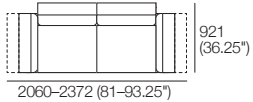

Neo Deluxe II

2 Seater 405 Arms 2 Motion (2x Arms)

1x P1880, 2x C781, 2x AB570,
2x AB405 MOTION