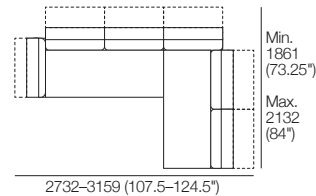

2.5 Seater 405 Arms 2 Motion (2x Arms)

1x P2038, 2x C860, 2x B570W,
2x AB405 MOTION

2.5 Seater 405 Arms All Motion

1x P2038, 2x C860, 2x B570W MOTION,
2x AB405 MOTION

Package B8 All Motion

2x P1721, 2x C1562, 5x AB570 MOTION,
1x AB405 MOTION