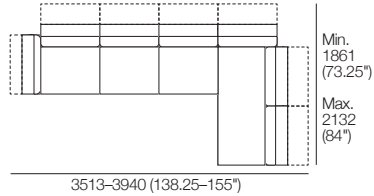

B7 All Motion

1x P2502, 1x P1721, 3x C781, 1x C1562,
6x AB570 MOTION, 1x AB405 MOTION