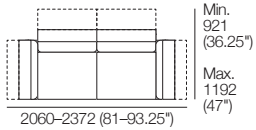

2 Seater 405 Arms All Motion

1x P1880, 2x C781, 2x AB570 MOTION,
2x AB405 MOTION