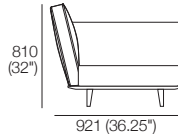

K I N G

DT2020062 V5

kingliving.com

Neo Deluxe II

Neo Deluxe II

2 Seater 1 Arm P1721 (LH or RH)
Side View

2 Seater 1 Arm P1721 (LH or RH)
Components: 1x P1721, 2x C781,
2x AB570, 1x AB470

3 Seater 1 Arm P2502 (LH or RH)
Side View

3 Seater 1 Arm P2502 (LH or RH)
Components: 1x P2502, 3x C781,
3x AB570, 1x AB470

2 Seater P1880
Side View

2 Seater P1880
Components: 1x P1880, 2x C781,
2x AB570, 2x AB470

2 Seater P1880
Side View

3 Seater P2661
Components: 1x P2661, 3x C781,
3x AB570, 2x AB470

AB405 Closed + Recline Position
Front View

AB470 Closed + Recline Position
Front View

AB570 Closed + Recline Position
Front View

Ottomans
Ottoman 781
D781 (30.75")

Ottoman 940
D622 (24.5")

Neo Deluxe II

2 Seater 405 Arms 2 Motion (2x Arms)