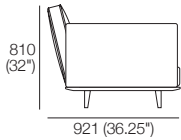

K I N G

DT2020062 V5

kingliving.com

Neo Deluxe II

Neo Deluxe II

2 Seater 1 Arm P1721 (LH or RH)
Side View

2 Seater 1 Arm P1721 (LH or RH)
Components: 1x P1721, 2x C781,
2x AB570, 1x AB470

3 Seater 1 Arm P2502 (LH or RH)
Side View

3 Seater 1 Arm P2502 (LH or RH)
Components: 1x P2502, 3x C781,
3x AB570, 1x AB470

2 Seater P1880
Side View

2 Seater P1880
Components: 1x P1880, 2x C781,
2x AB570, 2x AB470

2 Seater P1880
Side View

3 Seater P2661
Components: 1x P2661, 3x C781,
3x AB570, 2x AB470

AB405 Closed + Recline Position
Front View

AB470 Closed + Recline Position
Front View

AB570 Closed + Recline Position
Front View

Ottomans
Ottoman 781
D781 (30.75")

Ottoman 940
D622 (24.5")

Neo Deluxe II

2 Seater 405 Arms 2 Motion (2x Arms)