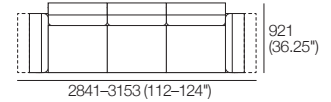

3 Seater 405 Arms 2 Motion (2x Arms)

1x P2661, 3x C781, 3x AB570,
2x AB405 MOTION