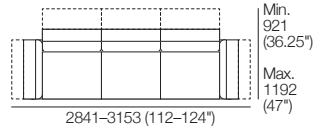

3 Seater 405 Arms All Motion

1x P2661, 3x C781, 3x AB570 MOTION,
2x AB405 MOTION