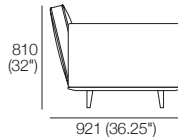

3 Seater 1 Arm P2502 (LH or RH)
Components: 1x P2502, 3x C781,
3x AB570, 1x AB470

2 Seater P1880
Side View

2 Seater P1880
Components: 1x P1880, 2x C781,
2x AB570, 2x AB470

2 Seater P1880
Side View

3 Seater P2661
Components: 1x P2661, 3x C781,
3x AB570, 2x AB470

AB405 Closed + Recline Position
Front View

AB470 Closed + Recline Position
Front View

AB570 Closed + Recline Position
Front View

Ottomans
Ottoman 781
D781 (30.75")

Ottoman 940
D622 (24.5")

Neo Deluxe II

2 Seater 405 Arms 2 Motion (2x Arms)