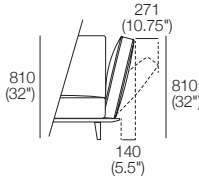

3 Seater 1 Arm P2502 (LH or RH)
Components: 1x P2502, 3x C781,
3x AB570, 1x AB470

2 Seater P1880
Side View

2 Seater P1880
Components: 1x P1880, 2x C781,
2x AB570, 2x AB470

2 Seater P1880
Side View

3 Seater P2661
Components: 1x P2661, 3x C781,
3x AB570, 2x AB470

AB405 Closed + Recline Position
Front View

AB470 Closed + Recline Position
Front View

AB570 Closed + Recline Position
Front View

Ottomans
Ottoman 781
D781 (30.75")

Ottoman 940
D622 (24.5")

Neo Deluxe II

2 Seater 405 Arms 2 Motion (2x Arms)