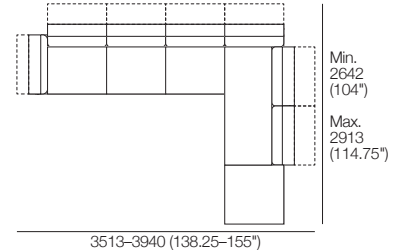

B1 All Motion

2x P2502, 1x C1562, 3x C781, 1x C781D,
6x AB570 MOTION, 1x AB405 MOTION