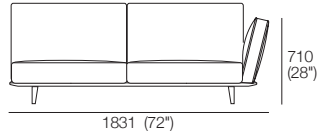

K I N G

DT2020062 V5

kingliving.com

Neo Deluxe II

Neo Deluxe II

2 Seater 1 Arm P1721 (LH or RH)
Side View

2 Seater 1 Arm P1721 (LH or RH)
Components: 1x P1721, 2x C781,
2x AB570, 1x AB470

3 Seater 1 Arm P2502 (LH or RH)
Side View

3 Seater 1 Arm P2502 (LH or RH)
Components: 1x P2502, 3x C781,
3x AB570, 1x AB470

2 Seater P1880
Side View

2 Seater P1880
Components: 1x P1880, 2x C781,
2x AB570, 2x AB470

2 Seater P1880
Side View

3 Seater P2661
Components: 1x P2661, 3x C781,
3x AB570, 2x AB470

AB405 Closed + Recline Position
Front View

AB470 Closed + Recline Position
Front View

AB570 Closed + Recline Position
Front View

Ottomans
Ottoman 781
D781 (30.75")

Ottoman 940
D622 (24.5")

Neo Deluxe II

2 Seater 405 Arms 2 Motion (2x Arms)