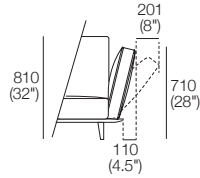

3 Seater 1 Arm P2502 (LH or RH)
Components: 1x P2502, 3x C781,
3x AB570, 1x AB470

2 Seater P1880
Side View

2 Seater P1880
Components: 1x P1880, 2x C781,
2x AB570, 2x AB470

2 Seater P1880
Side View

3 Seater P2661
Components: 1x P2661, 3x C781,
3x AB570, 2x AB470

AB405 Closed + Recline Position
Front View

AB470 Closed + Recline Position
Front View

AB570 Closed + Recline Position
Front View

Ottomans
Ottoman 781
D781 (30.75")

Ottoman 940
D622 (24.5")

Neo Deluxe II

2 Seater 405 Arms 2 Motion (2x Arms)