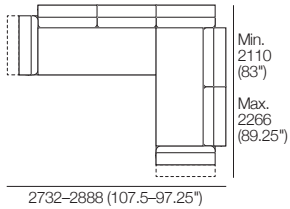

3 Seater 405 Arms 2 Motion (2x Arms)

1x P2661, 3x C781, 3x AB570,
2x AB405 MOTION

3 Seater 405 Arms All Motion

1x P2661, 3x C781, 3x AB570 MOTION,
2x AB405 MOTION

Neo Deluxe II

A4 2 Motion (2x Arms)

1x P1880, 1x P1721, 2x C1562,
5x AB570, 2x AB405 MOTION