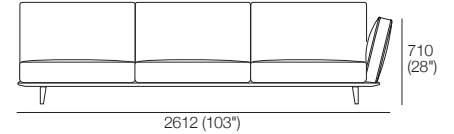

K I N G

DT2020062 V5

kingliving.com

Neo Deluxe II

Neo Deluxe II

2 Seater 1 Arm P1721 (LH or RH)
Side View

2 Seater 1 Arm P1721 (LH or RH)
Components: 1x P1721, 2x C781,
2x AB570, 1x AB470

3 Seater 1 Arm P2502 (LH or RH)
Side View

3 Seater 1 Arm P2502 (LH or RH)
Components: 1x P2502, 3x C781,
3x AB570, 1x AB470

2 Seater P1880
Side View

2 Seater P1880
Components: 1x P1880, 2x C781,
2x AB570, 2x AB470

2 Seater P1880
Side View

3 Seater P2661
Components: 1x P2661, 3x C781,
3x AB570, 2x AB470

AB405 Closed + Recline Position
Front View

AB470 Closed + Recline Position
Front View

AB570 Closed + Recline Position
Front View

Ottomans
Ottoman 781
D781 (30.75")

Ottoman 940
D622 (24.5")

Neo Deluxe II

2 Seater 405 Arms 2 Motion (2x Arms)