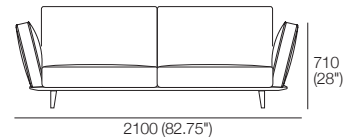

K I N G

DT2020062 V5

kingliving.com

Neo Deluxe II

Neo Deluxe II

2 Seater 1 Arm P1721 (LH or RH)
Side View

2 Seater 1 Arm P1721 (LH or RH)
Components: 1x P1721, 2x C781,
2x AB570, 1x AB470

3 Seater 1 Arm P2502 (LH or RH)
Side View

3 Seater 1 Arm P2502 (LH or RH)
Components: 1x P2502, 3x C781,
3x AB570, 1x AB470

2 Seater P1880
Side View

2 Seater P1880
Components: 1x P1880, 2x C781,
2x AB570, 2x AB470

2 Seater P1880
Side View

3 Seater P2661
Components: 1x P2661, 3x C781,
3x AB570, 2x AB470

AB405 Closed + Recline Position
Front View

AB470 Closed + Recline Position
Front View

AB570 Closed + Recline Position
Front View

Ottomans
Ottoman 781
D781 (30.75")

Ottoman 940
D622 (24.5")

Neo Deluxe II

2 Seater 405 Arms 2 Motion (2x Arms)