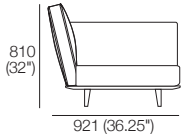

K I N G

DT2020062 V5

kingliving.com

Neo Deluxe II

Neo Deluxe II

2 Seater 1 Arm P1721 (LH or RH)
Side View

2 Seater 1 Arm P1721 (LH or RH)
Components: 1x P1721, 2x C781,
2x AB570, 1x AB470

3 Seater 1 Arm P2502 (LH or RH)
Side View

3 Seater 1 Arm P2502 (LH or RH)
Components: 1x P2502, 3x C781,
3x AB570, 1x AB470

2 Seater P1880
Side View

2 Seater P1880
Components: 1x P1880, 2x C781,
2x AB570, 2x AB470

2 Seater P1880
Side View

3 Seater P2661
Components: 1x P2661, 3x C781,
3x AB570, 2x AB470

AB405 Closed + Recline Position
Front View

AB470 Closed + Recline Position
Front View

AB570 Closed + Recline Position
Front View

Ottomans
Ottoman 781
D781 (30.75")

Ottoman 940
D622 (24.5")

Neo Deluxe II

2 Seater 405 Arms 2 Motion (2x Arms)