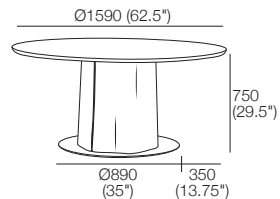

Issho Plinth

Available in King Living Colours/Finishes*