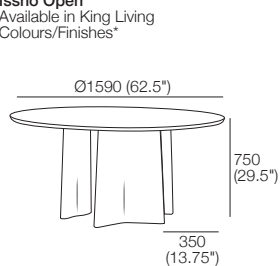

Issho Dining Table

Issho Open

Available in King Living Colours/Finishes*