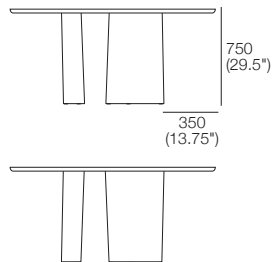

## Issho Open

Available in King Living Colours/Finishes\*

Top

Underside

Elevations