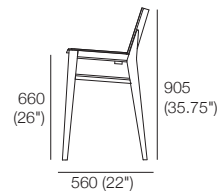

Aspen Collection

Barstool