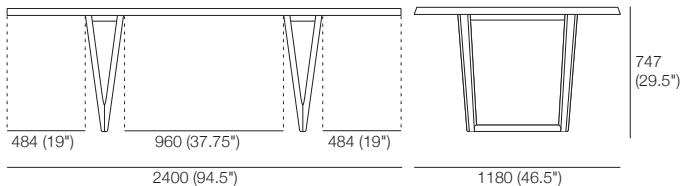

Dining Table 240