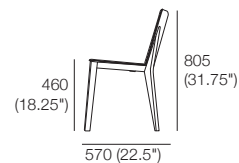

Aspen Collection

KING[®]
L I V I N G

kingliving.com

Aspen Collection

Coffee Table 1350

Coffee Table Round

Dining Chair

Sideboard 2Door 1Drawer 636