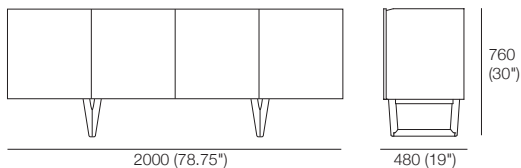

Sideboard 4Door 760