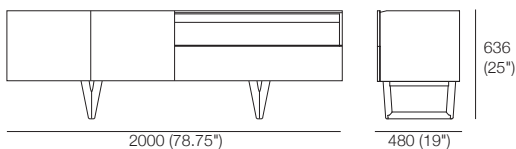

Aspen Collection

KING[®]
L I V I N G

kingliving.com

Aspen Collection

Coffee Table 1350

Coffee Table Round

Dining Chair

Sideboard 2Door 1Drawer 636