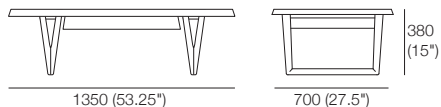

Aspen Collection

KING[®]
L I V I N G

kingliving.com

Aspen Collection

Coffee Table 1350

Coffee Table Round

Dining Chair

Sideboard 2Door 1Drawer 636