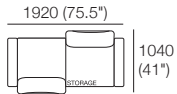

### Package: 2 STR DLX SEP AE

Components: 1x 2STR Base SEP, 2x Back, 2x Box Arm

Configurations:

Use Bed Brackets

### Package: 2 STR Storage DLX SEP AE

Components: 1x 2STR Base SEP 1600 Storage, 2x Back, 2x Box Arm

Configurations:

Use Bed Brackets