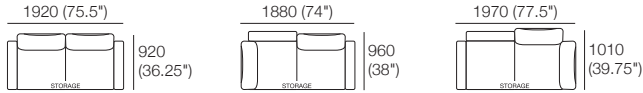

### Package: 2 STR DLX SEP AE

Components: 1x 2STR Base SEP, 2x Back, 2x Box Arm

Configurations:

Use Bed Brackets

### Package: 2 STR Storage DLX SEP AE

Components: 1x 2STR Base SEP 1600 Storage, 2x Back, 2x Box Arm

Configurations:

Use Bed Brackets