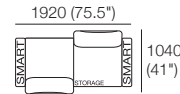

### Package: 2 STR Storage DLX SEP AE

Components: 1x 2STR Base SEP 1600 Storage, 2x Back, 2x Box Arm

Configurations:

Use Bed Brackets

### Package: 2 STR DLX SEP SMART AE

Components: 1x 2STR Base SEP, 2x Back, 2x Box Arm SMART

Configurations:

Use Bed Brackets

### Package: 2 STR Storage DLX SEP SMART AE

Components: 1x 2STR Base SEP 1600 Storage, 2x Back, 2x Box Arm SMART

Configurations:

Use Bed Brackets