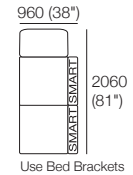

Package: 2 STR DLX SEP SMART AE

Components: 1x 2STR Base SEP, 2x Back, 2x Box Arm SMART

Configurations: