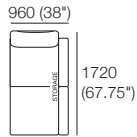

## 2STR DLX SEP

### Package: 2 STR DLX SEP AE

Components: 1x 2STR Base SEP, 2x Back, 2x Box Arm

Configurations:

Use Bed Brackets

### Package: 2 STR Storage DLX SEP AE

Components: 1x 2STR Base SEP 1600 Storage, 2x Back, 2x Box Arm

Configurations:

Use Bed Brackets