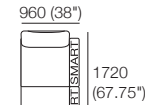

Package: 2 STR DLX SEP SMART AE

Components: 1x 2STR Base SEP, 2x Back, 2x Box Arm SMART

Configurations: