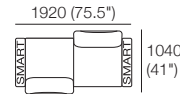

Package: 2 STR DLX SEP SMART AE

Components: 1x 2STR Base SEP, 2x Back, 2x Box Arm SMART

Configurations: