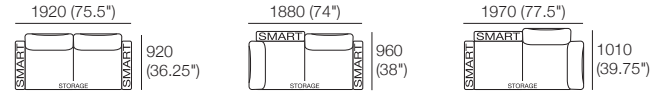

### Package: 2 STR Storage DLX SEP AE

Components: 1x 2STR Base SEP 1600 Storage, 2x Back, 2x Box Arm

Configurations:

Use Bed Brackets

### Package: 2 STR DLX SEP SMART AE

Components: 1x 2STR Base SEP, 2x Back, 2x Box Arm SMART

Configurations:

Use Bed Brackets

### Package: 2 STR Storage DLX SEP SMART AE

Components: 1x 2STR Base SEP 1600 Storage, 2x Back, 2x Box Arm SMART

Configurations:

Use Bed Brackets