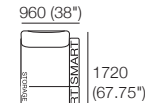

### Package: 2 STR DLX SEP SMART AE

Components: 1x 2STR Base SEP, 2x Back, 2x Box Arm SMART

Configurations:

Use Bed Brackets

### Package: 2 STR Storage DLX SEP SMART AE

Components: 1x 2STR Base SEP 1600 Storage, 2x Back, 2x Box Arm SMART

Configurations:

Use Bed Brackets