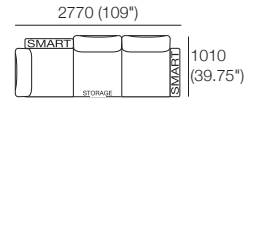

Package: 3 STR Storage Deluxe SEP SMART AE

Components: 1x 3STR Base SEP Storage, 3x Back, 2x Box Arm SMART. Configurations: