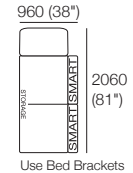

### Package: 2 STR DLX SEP SMART AE

Components: 1x 2STR Base SEP, 2x Back, 2x Box Arm SMART

Configurations:

Use Bed Brackets

### Package: 2 STR Storage DLX SEP SMART AE

Components: 1x 2STR Base SEP 1600 Storage, 2x Back, 2x Box Arm SMART

Configurations:

Use Bed Brackets