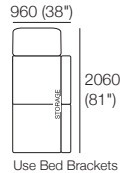

### Package: 2 STR DLX SEP AE

Components: 1x 2STR Base SEP, 2x Back, 2x Box Arm

Configurations:

Use Bed Brackets

### Package: 2 STR Storage DLX SEP AE

Components: 1x 2STR Base SEP 1600 Storage, 2x Back, 2x Box Arm

Configurations:

Use Bed Brackets