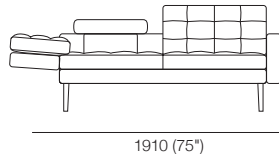

# Uno

**Armless Chair**

**Chair 1x Arm**

**Chair 2x Arms**

**Chair 2x Arms**

**2 Seater Armless**

**2 Seater 1x Arm**

**2 Seater 2x Arms**

Effective August 2019. \*Use Magic Joiner M95. Warning: Do not sit on arm when in flat/extended position. Maximum load 10kg (22lb). As King Living has a policy of continuous improvement, changes to products and specifications may be made without prior notice. Images and component drawings shown are representative of design only. Accessories not included.