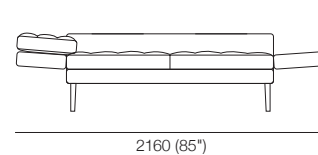

# Uno

**Armless Chair**

**Chair 1x Arm**

**Chair 2x Arms**

**Chair 2x Arms**

**2 Seater Armless**

**2 Seater 1x Arm**

**2 Seater 2x Arms**

Effective August 2019. \*Use Magic Joiner M95. Warning: Do not sit on arm when in flat/extended position. Maximum load 10kg (22lb). As King Living has a policy of continuous improvement, changes to products and specifications may be made without prior notice. Images and component drawings shown are representative of design only. Accessories not included.