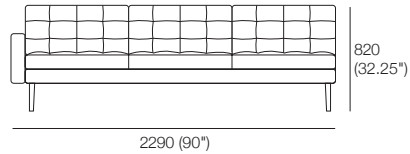

3 Seater 1x Arm