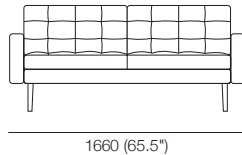

# Uno

**Armless Chair**

**Chair 1x Arm**

**Chair 2x Arms**

**Chair 2x Arms**

**2 Seater Armless**

**2 Seater 1x Arm**

**2 Seater 2x Arms**

Effective August 2019. \*Use Magic Joiner M95. Warning: Do not sit on arm when in flat/extended position. Maximum load 10kg (22lb). As King Living has a policy of continuous improvement, changes to products and specifications may be made without prior notice. Images and component drawings shown are representative of design only. Accessories not included.