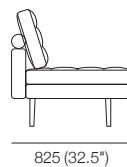

# Uno

**Armless Chair**

**Chair 1x Arm**

**Chair 2x Arms**

**Chair 2x Arms**

**2 Seater Armless**

**2 Seater 1x Arm**

**2 Seater 2x Arms**

Effective August 2019. \*Use Magic Joiner M95. Warning: Do not sit on arm when in flat/extended position. Maximum load 10kg (22lb). As King Living has a policy of continuous improvement, changes to products and specifications may be made without prior notice. Images and component drawings shown are representative of design only. Accessories not included.