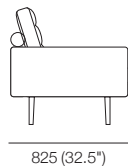

# Uno

**Armless Chair**

**Chair 1x Arm**

**Chair 2x Arms**

**Chair 2x Arms**

**2 Seater Armless**

**2 Seater 1x Arm**

**2 Seater 2x Arms**

Effective August 2019. \*Use Magic Joiner M95. Warning: Do not sit on arm when in flat/extended position. Maximum load 10kg (22lb). As King Living has a policy of continuous improvement, changes to products and specifications may be made without prior notice. Images and component drawings shown are representative of design only. Accessories not included.