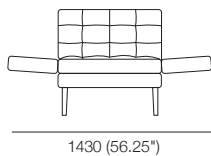

# Uno

**Armless Chair**

**Chair 1x Arm**

**Chair 2x Arms**

**Chair 2x Arms**

**2 Seater Armless**

**2 Seater 1x Arm**

**2 Seater 2x Arms**

Effective August 2019. \*Use Magic Joiner M95. Warning: Do not sit on arm when in flat/extended position. Maximum load 10kg (22lb). As King Living has a policy of continuous improvement, changes to products and specifications may be made without prior notice. Images and component drawings shown are representative of design only. Accessories not included.