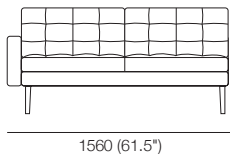

# Uno

**Armless Chair**

**Chair 1x Arm**

**Chair 2x Arms**

**Chair 2x Arms**

**2 Seater Armless**

**2 Seater 1x Arm**

**2 Seater 2x Arms**

Effective August 2019. \*Use Magic Joiner M95. Warning: Do not sit on arm when in flat/extended position. Maximum load 10kg (22lb). As King Living has a policy of continuous improvement, changes to products and specifications may be made without prior notice. Images and component drawings shown are representative of design only. Accessories not included.