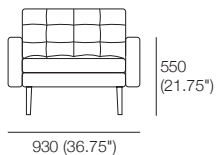

# Uno

**Armless Chair**

**Chair 1x Arm**

**Chair 2x Arms**

**Chair 2x Arms**

**2 Seater Armless**

**2 Seater 1x Arm**

**2 Seater 2x Arms**

Effective August 2019. \*Use Magic Joiner M95. Warning: Do not sit on arm when in flat/extended position. Maximum load 10kg (22lb). As King Living has a policy of continuous improvement, changes to products and specifications may be made without prior notice. Images and component drawings shown are representative of design only. Accessories not included.