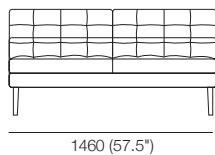

# Uno

**Armless Chair**

**Chair 1x Arm**

**Chair 2x Arms**

**Chair 2x Arms**

**2 Seater Armless**

**2 Seater 1x Arm**

**2 Seater 2x Arms**

Effective August 2019. \*Use Magic Joiner M95. Warning: Do not sit on arm when in flat/extended position. Maximum load 10kg (22lb). As King Living has a policy of continuous improvement, changes to products and specifications may be made without prior notice. Images and component drawings shown are representative of design only. Accessories not included.