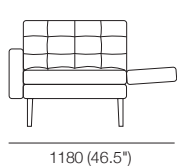

# Uno

**Armless Chair**

**Chair 1x Arm**

**Chair 2x Arms**

**Chair 2x Arms**

**2 Seater Armless**

**2 Seater 1x Arm**

**2 Seater 2x Arms**

Effective August 2019. \*Use Magic Joiner M95. Warning: Do not sit on arm when in flat/extended position. Maximum load 10kg (22lb). As King Living has a policy of continuous improvement, changes to products and specifications may be made without prior notice. Images and component drawings shown are representative of design only. Accessories not included.