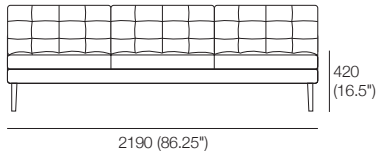

Uno

3 Seater Armless