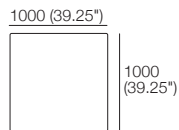

Quay Dining Tables

KING[®]
L I V I N G

kingliving.com

DT2019744 V2

Quay Dining Tables

Dining Tables
End View

Dining Table 1000 4 STR
Top View

Dining Table 1800 6 STR
Top View

Dining Table 2400 8 STR
Top View

Dining Table
Height Variations:
Ceramic Top: 753 (29.75")
Timber Veneer Top: 759 (30")
Marble Top: 761 (30")

Side View

Side View

Side View

Extension Dining Table 1800 6 STR
(Ceramic Top Only)
Extension Leaf Stowed Under
End View

Standard Position – 6 STR
Top View

Extended – 8 STR
Extension Leaf Inserted
Top View

Further Extended – 10 STR
Additional (Optional) Extension Leaf Inserted
Top View

Extension Leaf 550
Top View

Side View

Side View

Side View

550 (21.75")