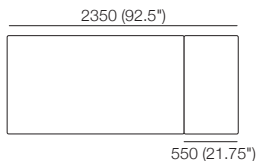

Dining Table 2400 8 STR
Top View

Dining Table
Height Variations:
Ceramic Top: 753 (29.75")
Timber Veneer Top: 759 (30")
Marble Top: 761 (30")

Side View

Side View

Side View

Extension Dining Table 1800 6 STR
(Ceramic Top Only)
Extension Leaf Stowed Under
End View

Standard Position – 6 STR
Top View

Extended – 8 STR
Extension Leaf Inserted
Top View

Further Extended – 10 STR
Additional (Optional) Extension Leaf Inserted
Top View

Extension Leaf 550
Top View

Side View

Side View

Side View

550 (21.75")