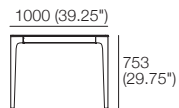

Dining Table 2400 8 STR
Top View

Dining Table
Height Variations:
Ceramic Top: 753 (29.75")
Timber Veneer Top: 759 (30")
Marble Top: 761 (30")

Side View

Side View

Side View

Extension Dining Table 1800 6 STR
(Ceramic Top Only)
Extension Leaf Stowed Under
End View

Standard Position – 6 STR
Top View

Extended – 8 STR
Extension Leaf Inserted
Top View

Further Extended – 10 STR
Additional (Optional) Extension Leaf Inserted
Top View

Extension Leaf 550
Top View

Side View

Side View

Side View

550 (21.75")