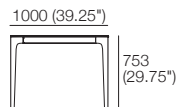

Quay Dining Tables

KING[®]
L I V I N G

kingliving.com

DT2019744 V2

Quay Dining Tables

Dining Tables
End View

Dining Table 1000 4 STR
Top View

Dining Table 1800 6 STR
Top View

Dining Table 2400 8 STR
Top View

Dining Table
Height Variations:
Ceramic Top: 753 (29.75")
Timber Veneer Top: 759 (30")
Marble Top: 761 (30")

Side View

Side View

Side View

Extension Dining Table 1800 6 STR
(Ceramic Top Only)
Extension Leaf Stowed Under
End View

Standard Position – 6 STR
Top View

Extended – 8 STR
Extension Leaf Inserted
Top View

Further Extended – 10 STR
Additional (Optional) Extension Leaf Inserted
Top View

Extension Leaf 550
Top View

Side View

Side View

Side View

550 (21.75")