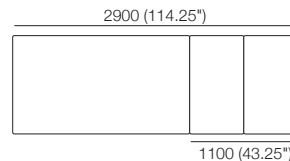

Dining Table 2400 8 STR
Top View

Dining Table
Height Variations:
Ceramic Top: 753 (29.75")
Timber Veneer Top: 759 (30")
Marble Top: 761 (30")

Side View

Side View

Side View

Extension Dining Table 1800 6 STR
(Ceramic Top Only)
Extension Leaf Stowed Under
End View

Standard Position – 6 STR
Top View

Extended – 8 STR
Extension Leaf Inserted
Top View

Further Extended – 10 STR
Additional (Optional) Extension Leaf Inserted
Top View

Extension Leaf 550
Top View

Side View

Side View

Side View

550 (21.75")