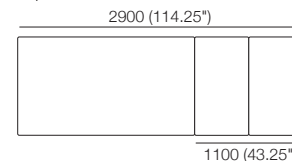

Extension Dining Table 1800 6 STR
Extension Leaf Stowed Under
End View

Standard Position – 6 STR
Top View

Side View

Extended – 8 STR
Extension Leaf Inserted
Top View

Side View

Further Extended – 10 STR
Additional (Optional) Extension Leaf Inserted
Top View

Side View

Extension Leaf 550
Top View

DT201 8744 V1