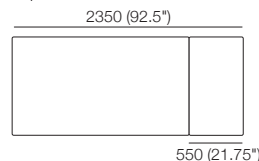

Extension Dining Table 1800 6 STR
Extension Leaf Stowed Under
End View

Standard Position – 6 STR
Top View

Side View

Extended – 8 STR
Extension Leaf Inserted
Top View

Side View

Further Extended – 10 STR
Additional (Optional) Extension Leaf Inserted
Top View

Side View

Extension Leaf 550
Top View

DT201 8744 V1