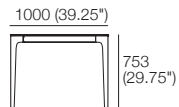

Quay Dining Tables

Dining Tables
End View

Dining Table 1000 4 STR
Top View

Side View

Dining Table 1800 6 STR
Top View

Side View

Dining Table 2400 8 STR
Top View

Side View

Extension Dining Table 1800 6 STR
Extension Leaf Stowed Under
End View

Standard Position – 6 STR
Top View

Side View

Extended – 8 STR
Extension Leaf Inserted
Top View

Side View

Further Extended – 10 STR
Additional (Optional) Extension Leaf Inserted
Top View