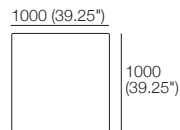

Quay Dining Tables

Dining Tables
End View

Dining Table 1000 4 STR
Top View

Side View

Dining Table 1800 6 STR
Top View

Side View

Dining Table 2400 8 STR
Top View

Side View

Extension Dining Table 1800 6 STR
Extension Leaf Stowed Under
End View

Standard Position – 6 STR
Top View

Side View

Extended – 8 STR
Extension Leaf Inserted
Top View

Side View

Further Extended – 10 STR
Additional (Optional) Extension Leaf Inserted
Top View