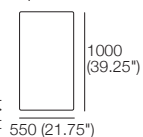

Quay Dining Tables

Dining Tables
End View

Dining Table 1000 4 STR
Top View

Side View

Dining Table 1800 6 STR
Top View

Side View

Dining Table 2400 8 STR
Top View

Side View

Extension Dining Table 1800 6 STR
Extension Leaf Stowed Under
End View

Standard Position – 6 STR
Top View

Side View

Extended – 8 STR
Extension Leaf Inserted
Top View

Side View

Further Extended – 10 STR
Additional (Optional) Extension Leaf Inserted
Top View

Side View

Extension Leaf 550
Top View

DT201 8744 V1