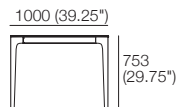

Quay Dining Tables

Dining Tables
End View

Dining Table 1000 4 STR
Top View

Side View

Dining Table 1800 6 STR
Top View

Side View

Dining Table 2400 8 STR
Top View

Side View

Extension Dining Table 1800 6 STR
Extension Leaf Stowed Under
End View

Standard Position – 6 STR
Top View

Side View

Extended – 8 STR
Extension Leaf Inserted
Top View

Side View

Further Extended – 10 STR
Additional (Optional) Extension Leaf Inserted
Top View