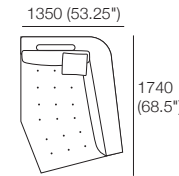

1x Corner, 1x Back Cushion,
1x Panama Cushion SQUARE

Package: Chaise LH

1x Chaise L, 1x Back Cushion,
1x Panama Cushion SQUARE

Package: 1

2x Corner, 2x Chair Armless, 4x Back Cushion,
2x Panama Cushion SQUARE

Package: Chair Armless

1x Chair Armless,
1x Back Cushion

Package: Chaise RH

1x Chaise R, 1x Back Cushion,
1x Panama Cushion SQUARE

Package: 2 Seater

2x Corner, 2x Back Cushion,
2x Panama Cushion SQUARE

Package: 3 Seater