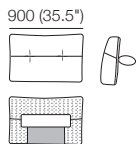

Back Cushions