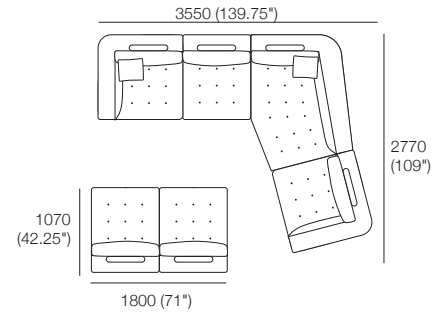

Package: Chair Armless

1x Chair Armless,
1x Back Cushion

Package: Chaise RH

1x Chaise R, 1x Back Cushion,
1x Panama Cushion SQUARE

Package: 2 Seater

2x Corner, 2x Back Cushion,
2x Panama Cushion SQUARE

Package: 3 Seater

3x Back Cushion, 2x Corner, 1x Chair Armless,
2x Panama Cushion SQUARE,

Package: 2

2x Corner, 4x Back Cushion, 2x Chair Armless,
1x Max Ottoman, 2x Panama Cushion SQUARE,

Max

Package 3: RH Chaise Corner

Components: 2x Corner, 3x Chair Armless, 1x RH Chaise R, 6x Back Cushion, 2x Panama Cushion SQUARE

Configurations:

Max

Package 3: LH Chaise Corner

Components: 2x Corner, 3x Chair Armless, 1x LH Chaise R, 6x Back Cushion, 2x Panama Cushion SQUARE

Configurations: