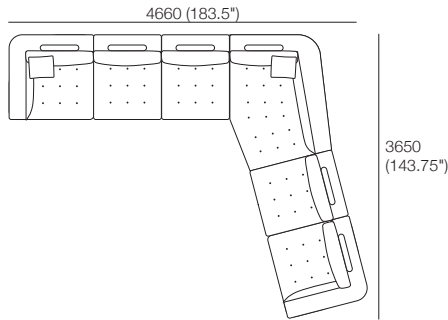

Package: Chair Armless

1x Chair Armless,
1x Back Cushion

Package: Chaise RH

1x Chaise R, 1x Back Cushion,
1x Panama Cushion SQUARE

Package: 2 Seater

2x Corner, 2x Back Cushion,
2x Panama Cushion SQUARE

Package: 3 Seater

3x Back Cushion, 2x Corner, 1x Chair Armless,
2x Panama Cushion SQUARE,

Package: 2

2x Corner, 4x Back Cushion, 2x Chair Armless,
1x Max Ottoman, 2x Panama Cushion SQUARE,

Max

Package 3: RH Chaise Corner

Components: 2x Corner, 3x Chair Armless, 1x RH Chaise R, 6x Back Cushion, 2x Panama Cushion SQUARE

Configurations:

Max

Package 3: LH Chaise Corner

Components: 2x Corner, 3x Chair Armless, 1x LH Chaise R, 6x Back Cushion, 2x Panama Cushion SQUARE

Configurations: