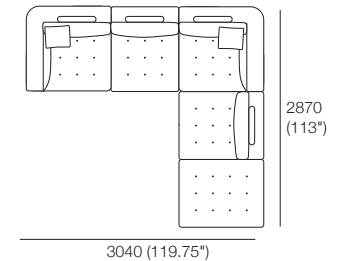

Package: Chair Armless

1x Chair Armless,
1x Back Cushion

Package: Chaise RH

1x Chaise R, 1x Back Cushion,
1x Panama Cushion SQUARE

Package: 2 Seater

2x Corner, 2x Back Cushion,
2x Panama Cushion SQUARE

Package: 3 Seater

3x Back Cushion, 2x Corner, 1x Chair Armless,
2x Panama Cushion SQUARE,

Package: 2

2x Corner, 4x Back Cushion, 2x Chair Armless,
1x Max Ottoman, 2x Panama Cushion SQUARE,

Max

Package 3: RH Chaise Corner

Components: 2x Corner, 3x Chair Armless, 1x RH Chaise R, 6x Back Cushion, 2x Panama Cushion SQUARE