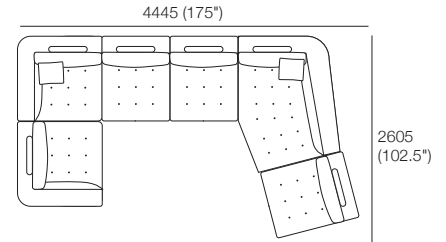

3x Back Cushion, 2x Corner, 1x Chair Armless,
2x Panama Cushion SQUARE,

Package: 2

2x Corner, 4x Back Cushion, 2x Chair Armless,
1x Max Ottoman, 2x Panama Cushion SQUARE,

Max

Package 3: RH Chaise Corner

Components: 2x Corner, 3x Chair Armless, 1x RH Chaise R, 6x Back Cushion, 2x Panama Cushion SQUARE

Configurations:

Max

Package 3: LH Chaise Corner

Components: 2x Corner, 3x Chair Armless, 1x LH Chaise R, 6x Back Cushion, 2x Panama Cushion SQUARE

Configurations: