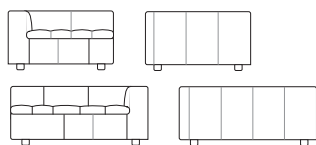

Back Cushions

Angle Corner Chaise Chaise L

Additional Stitching Detail Corner

Chair

Ottoman

Chaise

Chaise R

Package: Corner 107

1x Corner, 1x Back Cushion,
1x Panama Cushion SQUARE

Package: Chaise LH

1x Chaise L, 1x Back Cushion,
1x Panama Cushion SQUARE

Package: 1

2x Corner, 2x Chair Armless, 4x Back Cushion,
2x Panama Cushion SQUARE

Package: Chair Armless

1x Chair Armless,
1x Back Cushion

Package: Chaise RH

1x Chaise R, 1x Back Cushion,
1x Panama Cushion SQUARE

Package: 2 Seater

2x Corner, 2x Back Cushion,
2x Panama Cushion SQUARE

Package: 3 Seater

Configurations:

Max

Package 3: LH Chaise Corner

Components: 2x Corner, 3x Chair Armless, 1x LH Chaise R, 6x Back Cushion, 2x Panama Cushion SQUARE

Configurations: