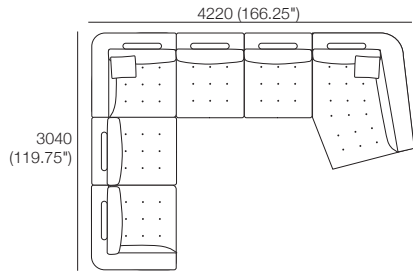

Package: Chair Armless

1x Chair Armless,
1x Back Cushion

Package: Chaise RH

1x Chaise R, 1x Back Cushion,
1x Panama Cushion SQUARE

Package: 2 Seater

2x Corner, 2x Back Cushion,
2x Panama Cushion SQUARE

Package: 3 Seater

3x Back Cushion, 2x Corner, 1x Chair Armless,
2x Panama Cushion SQUARE,

Package: 2

2x Corner, 4x Back Cushion, 2x Chair Armless,
1x Max Ottoman, 2x Panama Cushion SQUARE,

Max

Package 3: RH Chaise Corner

Components: 2x Corner, 3x Chair Armless, 1x RH Chaise R, 6x Back Cushion, 2x Panama Cushion SQUARE

Configurations:

Max

Package 3: LH Chaise Corner

Components: 2x Corner, 3x Chair Armless, 1x LH Chaise R, 6x Back Cushion, 2x Panama Cushion SQUARE

Configurations: