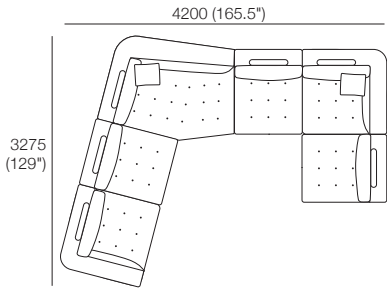

3x Back Cushion, 2x Corner, 1x Chair Armless,
2x Panama Cushion SQUARE,

Package: 2

2x Corner, 4x Back Cushion, 2x Chair Armless,
1x Max Ottoman, 2x Panama Cushion SQUARE,

Max

Package 3: RH Chaise Corner

Components: 2x Corner, 3x Chair Armless, 1x RH Chaise R, 6x Back Cushion, 2x Panama Cushion SQUARE

Configurations:

Max

Package 3: LH Chaise Corner

Components: 2x Corner, 3x Chair Armless, 1x LH Chaise R, 6x Back Cushion, 2x Panama Cushion SQUARE

Configurations: