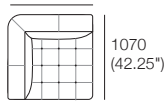

Max

KING[®]
L I V I N G

kingliving.com

Max

Max Modules With Leather Stitching

Corner

Chair Armless

Ottoman

Back Cushions

Angle Corner Chaise Chaise L

Additional Stitching Detail Corner

Chair

Ottoman

Chaise

Chaise R

Package: Corner 107