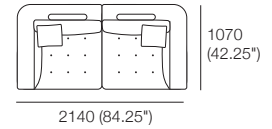

Package: Chair Armless

1x Chair Armless,
1x Back Cushion

Package: Chaise RH

1x Chaise R, 1x Back Cushion,
1x Panama Cushion SQUARE

Package: 2 Seater

2x Corner, 2x Back Cushion,
2x Panama Cushion SQUARE

Package: 3 Seater