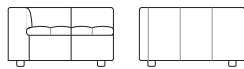

Max

KING[®]
L I V I N G

kingliving.com

Max

Max Modules With Leather Stitching

Corner

Chair Armless

Ottoman

Back Cushions

Angle Corner Chaise Chaise L

Additional Stitching Detail Corner

Chair

Ottoman

Chaise

Chaise R

Package: Corner 107

Configurations:

Max

Package 3: LH Chaise Corner

Components: 2x Corner, 3x Chair Armless, 1x LH Chaise R, 6x Back Cushion, 2x Panama Cushion SQUARE

Configurations: