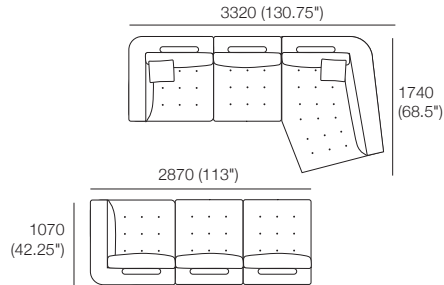

Package: Chair Armless

1x Chair Armless,
1x Back Cushion

Package: Chaise RH

1x Chaise R, 1x Back Cushion,
1x Panama Cushion SQUARE

Package: 2 Seater

2x Corner, 2x Back Cushion,
2x Panama Cushion SQUARE

Package: 3 Seater

3x Back Cushion, 2x Corner, 1x Chair Armless,
2x Panama Cushion SQUARE,

Package: 2

2x Corner, 4x Back Cushion, 2x Chair Armless,
1x Max Ottoman, 2x Panama Cushion SQUARE,

Max

Package 3: RH Chaise Corner

Components: 2x Corner, 3x Chair Armless, 1x RH Chaise R, 6x Back Cushion, 2x Panama Cushion SQUARE

Configurations:

Max

Package 3: LH Chaise Corner

Components: 2x Corner, 3x Chair Armless, 1x LH Chaise R, 6x Back Cushion, 2x Panama Cushion SQUARE

Configurations: