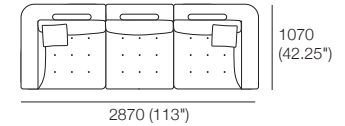

Package: 3 Seater

3x Back Cushion, 2x Corner, 1x Chair Armless,
2x Panama Cushion SQUARE,