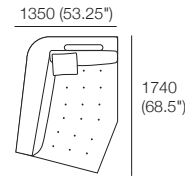

Back Cushions

Angle Corner Chaise Chaise L

Additional Stitching Detail Corner

Chair

Ottoman

Chaise

Chaise R

Package: Corner 107

1x Corner, 1x Back Cushion,
1x Panama Cushion SQUARE

Package: Chaise LH

1x Chaise L, 1x Back Cushion,
1x Panama Cushion SQUARE

Package: 1

2x Corner, 2x Chair Armless, 4x Back Cushion,
2x Panama Cushion SQUARE