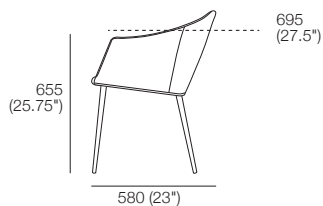

K I N G

DT201 8668 V3

kingliving.com

Quay Indoor
Dining Chairs | Bar Stool

Quay Indoor | Dining Chairs | Bar Stool

Quay Dining Chair
Leather Stitching Indicated
Front View

Side View

Quay Armless Dining Chair
Leather Stitching Indicated
Front View

Side View

Quay Bar Stool
Front View

Side View