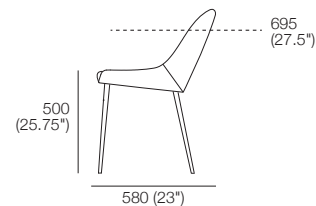

K I N G

DT201 8668 V3

kingliving.com

Quay Indoor
Dining Chairs | Bar Stool

Quay Indoor | Dining Chairs | Bar Stool

Quay Dining Chair
Leather Stitching Indicated
Front View

Side View

Quay Armless Dining Chair
Leather Stitching Indicated
Front View

Side View

Quay Bar Stool
Front View

Side View