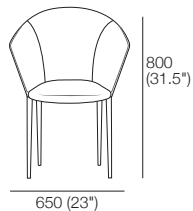

K I N G

DT201 8668 V3

kingliving.com

Quay Indoor
Dining Chairs | Bar Stool

Quay Indoor | Dining Chairs | Bar Stool

Quay Dining Chair
Leather Stitching Indicated
Front View

Side View

Quay Armless Dining Chair
Leather Stitching Indicated
Front View

Side View

Quay Bar Stool
Front View

Side View