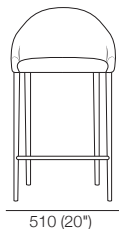

K I N G

DT201 8668 V3

kingliving.com

Quay Indoor
Dining Chairs | Bar Stool

Quay Indoor | Dining Chairs | Bar Stool

Quay Dining Chair
Leather Stitching Indicated
Front View

Side View

Quay Armless Dining Chair
Leather Stitching Indicated
Front View

Side View

Quay Bar Stool
Front View

Side View