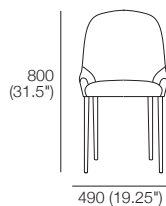

K I N G

DT201 8668 V3

kingliving.com

Quay Indoor
Dining Chairs | Bar Stool

Quay Indoor | Dining Chairs | Bar Stool

Quay Dining Chair
Leather Stitching Indicated
Front View

Side View

Quay Armless Dining Chair
Leather Stitching Indicated
Front View

Side View

Quay Bar Stool
Front View

Side View